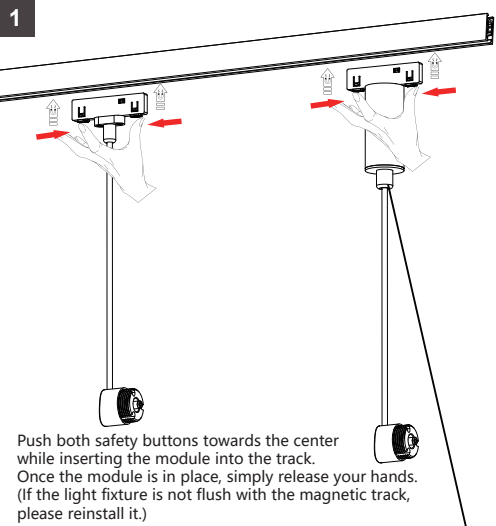

Please read carefully before installing

Installation

Turn OFF

This model is installed and used in the same way.

Loosening the cable clip with a flathead screwdriver can shorten the cable length.