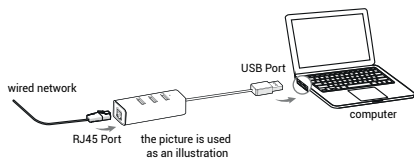

MECHANICAL STRUCTURES AND INSTALLATIONS

NOTE

This adapter supports Plug and Play feature. Plug in and wait for seconds. Then this adapter is ready to use.

For some operating systems, the adapter is not plug-and-play. If you see a prompt page after inserting the adapter, just click to install the driver.

SAFETY INFORMATION

- Keep the device away from water, fire, humidity or hot environments.
- Do not attempt to disassemble, repair, or modify the device.
- Please read and follow the above safety information when operating the device. We cannot guarantee that no accidents or damage will occur due to improper use of the device. Please use this product with care and operate at your own risk.

PRODUCT INSTRUCTION

4 in 1 USB C docking station provide : 1x4K30Hz HDMI port, 1xUSB3.0 data transfer ports, 1x1000Mbps Ethernet port, 1xUSB C PD charging port for business travel and daily using.

FEATURES

- USBC 4-in-1 Adapter: Expands computer ports into an HDMI 4K output port, a USB 3.0 port, and a USB-C charging port. Three ports can work at the same time. Easily expand USB-C devices and fulfill your daily use. Aluminum body to provide better heat dissipation.
- Super-speed USB 3.0 Transfer: USB Type C Multiport Adapter-USB 3.0. Supports 5Gb/s Movies or Data Transfer, down compatible with USB-A 2.0 easy to transfer a HD movie in short time. Compatible with USB flash disk, camera, removable hard drive, mouse, keyboard or other USB A 2.0/USB A 3.0 devices.
- USB C Provides Charging: HDMI to USB C HUB plug and play, no extra driver needed. You can connect USB-C charging cable to quickly charge Laptops & Tablets & smartphones, the maximum charging PD 3.0 60W, Type-C charging quickly output make you satisfaction.
- Support Plug and Play: Support plug and play, Automatic identification when connect with USB interfaces. Convenient to use.
- Compatible Devices: The USB C Hub is compatible with most laptops, tablets, smartphones, Nintendo Switch, and Steam Deck. It's plug-and-play for Windows 11/10/8.1/8, mac OS.

IMPORTER: Prima Group 2004 LTD, Bulgaria, 1784 Sofia, Mladost 1, bl. 144, Ground Floor; Phone: +359 2 988 45 72;