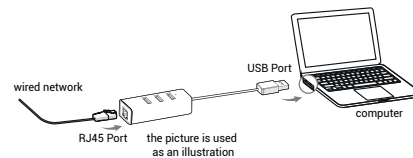

MECHANICAL STRUCTURES AND INSTALLATIONS

NOTE

This adapter supports Plug and Play feature. Plug in and wait for seconds. Then this adapter is ready to use.

For some operating systems, the adapter is not plug-and-play. If you see a prompt page after inserting the adapter, just click to install the driver.

SAFETY INFORMATION

- Keep the device away from water, fire, humidity or hot environments.
- Do not attempt to disassemble, repair, or modify the device.
- Please read and follow the above safety information when operating the device. We cannot guarantee that no accidents or damage will occur due to improper use of the device. Please use this product with care and operate at your own risk.

PRODUCT INSTRUCTION

5 in 1 USB C docking station provide : 1x4K60Hz HDMI port, 2xUSB3.0 data transfer ports, 1x1000Mbps Ethernet port, 1xUSB C PD charging port for business travel and daily using.

FEATURES

- **UHD HDMI Output:** The HDMI port supports resolutions up to 4K, allowing you to enjoy vibrant and sharp visuals on your external display or projector. Perfect for presentations, movies, and multitasking.
- **High-Speed Data Transfer:** Transfer files, photos, and videos at lightning-fast speeds with the USB 3.0 ports. Experience data transfer rates of up to 5Gbps, ensuring efficient and rapid file sharing.
- **Power Delivery (PD) Charging:** Charge your USB-C enabled devices while using the hub. The PD charging port provides up to 60W of power, ensuring that your devices stay powered up and ready for action.
- **Stable 1000Mbps Ethernet:** Support 1000Mbps Gigabit port, backward compatible for 100Mbps/10Mbps RJ45 Lan.
- **Plug-and-Play Convenience:** No need for drivers or additional software installations. Simply connect the hub to your USB-C device and start enjoying enhanced connectivity immediately.
- **Compact Design:** With its slim and lightweight design, this hub is highly portable, making it ideal for travel, office, or home use. Slip it into your bag or pocket and take it wherever you go.

IMPORTER: Prima Group 2004 LTD, Bulgaria, 1784 Sofia, Mladost 1, bl. 144, Ground Floor; Phone: +359 2 988 45 72;