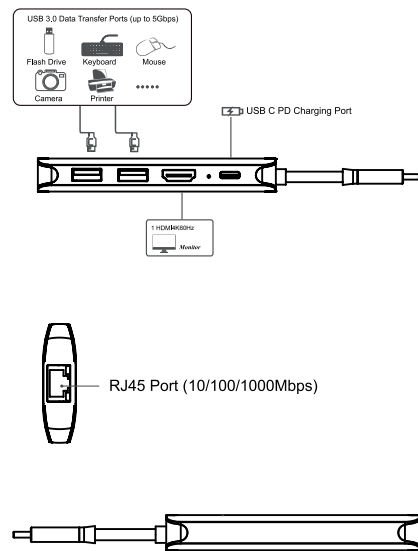

MECHANICAL STRUCTURES AND INSTALLATIONS

NOTE

This adapter supports Plug and Play feature. Plug in and wait for seconds. Then this adapter is ready to use.

For some operating systems, the adapter is not plug-and-play. If you see a prompt page after inserting the adapter, just click to install the driver.

SAFETY INFORMATION

- Keep the device away from water, fire, humidity or hot environments.
- Do not attempt to disassemble, repair, or modify the device.
- Please read and follow the above safety information when operating the device. We cannot guarantee that no accidents or damage will occur due to improper use of the device. Please use this product with care and operate at your own risk.

PRODUCT INSTRUCTION

5 in 1 USB C docking station provide : 1x4K60Hz HDMI port, 2xUSB3.0 data transfer ports, 1x1000Mbps Ethernet port, 1xUSB C PD charging port for business travel and daily using.

FEATURES

- **UHD HDMI Output:** The HDMI port supports resolutions up to 4K, allowing you to enjoy vibrant and sharp visuals on your external display or projector. Perfect for presentations, movies, and multitasking.
- **High-Speed Data Transfer:** Transfer files, photos, and videos at lightning-fast speeds with the USB 3.0 ports. Experience data transfer rates of up to 5Gbps, ensuring efficient and rapid file sharing.
- **Power Delivery (PD) Charging:** Charge your USB-C enabled devices while using the hub. The PD charging port provides up to 60W of power, ensuring that your devices stay powered up and ready for action.
- **Stable 1000Mbps Ethernet:** Support 1000Mbps Gigabit port, backward compatible for 100Mbps/10Mbps RJ45 Lan.
- **Plug-and-Play Convenience:** No need for drivers or additional software installations. Simply connect the hub to your USB-C device and start enjoying enhanced connectivity immediately.
- **Compact Design:** With its slim and lightweight design, this hub is highly portable, making it ideal for travel, office, or home use. Slip it into your bag or pocket and take it wherever you go.

IMPORTER: Prima Group 2004 LTD, Bulgaria, 1784 Sofia, Mladost 1, bl. 144, Ground Floor; Phone: +359 2 988 45 72;