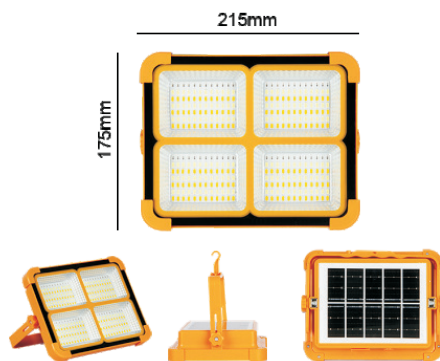

### LED SOLAR PORTABLE FLOODLIGHT