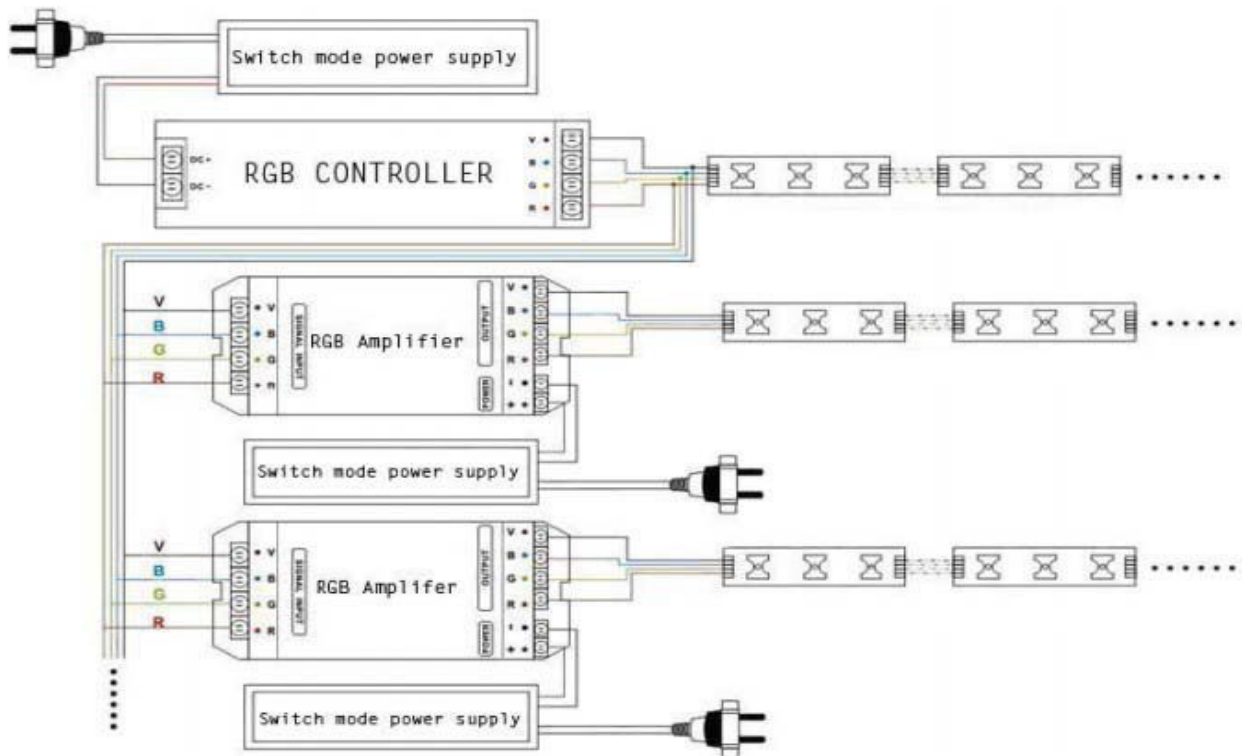

OPTONICA

Installation | RGB LED STRIP

Model 1:

OPTONICA

Model 2:

Model 3: