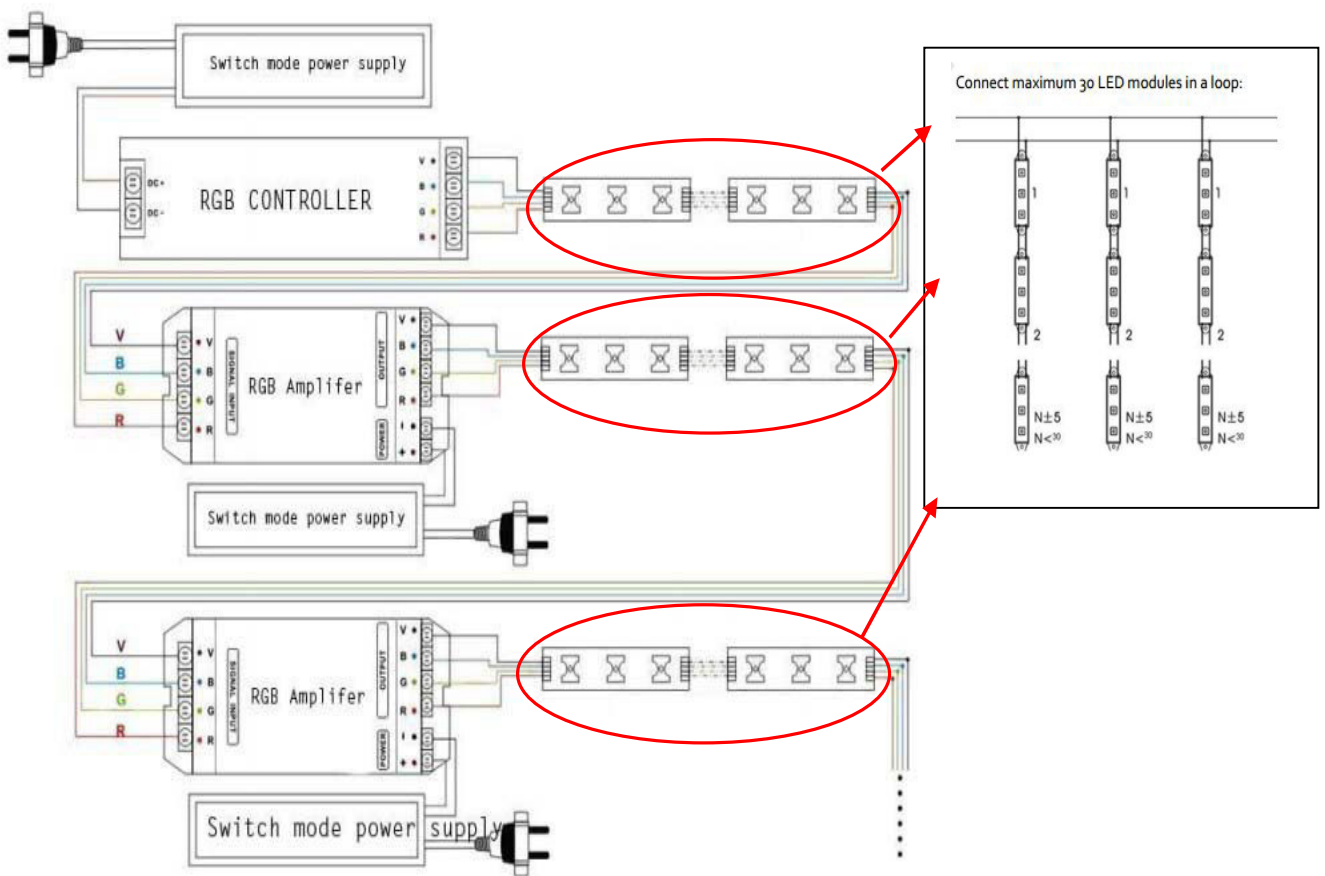

OPTONICA

Installation | RGB LED STRIP

Model 1:

OPTONICA

Model 2:

Model 3: