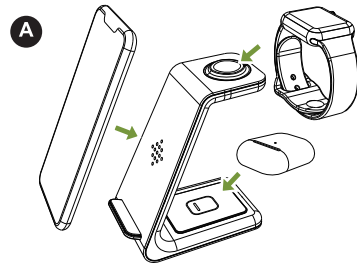

OPTONICA

SKU: 9500, 9501
3-in-1 wireless charging station

USER MANUAL

* Only use certified 18W 9V/2A adapter

IMPORTANT SAFETY INSTRUCTIONS
Before Using the unit, please read the user manual carefully

* Do not store device in high-temperature environment, including heat caused by intense sunlight or other forms of heat. Do not place device in fire or other excessively hot environments. Exposure to fire or temperature above 212°F (100°C) may cause explosion.