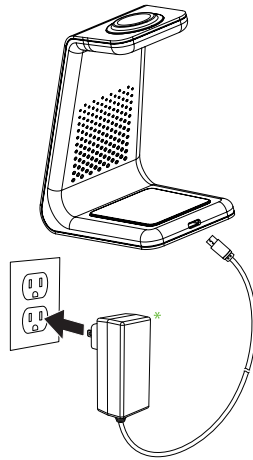

OPTONICA

SKU: 9500, 9501
3-in-1 wireless charging station

USER MANUAL

* Only use certified 18W 9V/2A adapter

IMPORTANT SAFETY INSTRUCTIONS
Before Using the unit, please read the user manual carefully

* Do not store device in high-temperature environment, including heat caused by intense sunlight or other forms of heat. Do not place device in fire or other excessively hot environments. Exposure to fire or temperature above 212°F (100°C) may cause explosion.