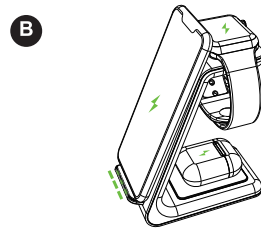

OPTONICA

SKU: 9500, 9501
3-in-1 wireless charging station

USER MANUAL

* Only use certified 18W 9V/2A adapter

IMPORTANT SAFETY INSTRUCTIONS
Before Using the unit, please read the user manual carefully

* Do not store device in high-temperature environment, including heat caused by intense sunlight or other forms of heat. Do not place device in fire or other excessively hot environments. Exposure to fire or temperature above 212°F (100°C) may cause explosion.