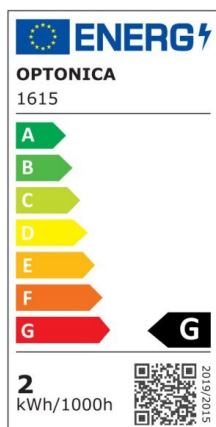

LED Bulb G4

Power

2W

Light color

Neutral
White
(NW)

CE

RoHS

Technical specifications

| | |
|-------------------|--------------------|
| Catalog number | 1616 |
| Beam angle | 360° |
| Brand | Optonica |
| Product Code | SP2-A1 |
| Color Code | 845 |
| Color Designation | Neutral White (NW) |

| | |
|--|----------------|
| Correlated Color Temperature | 4500K |
| Dimmable | No |
| EAN Code | 3800156616165 |
| Energy Consumption | 2 kWh/1000h |
| Energy Efficiency Label | G |
| Flux | 170 lm |
| FLUX per watt | 85 lm/W |
| Input voltage | AC/DC 12V |
| Instant On | 0.2s |
| IP | 20 |
| Items per box | 500 |
| Items per pack | 1 |
| Life span | 25 000 Hours |
| Lumen maintenance at end of service life | 70% |
| Material | Plastic |
| On/Off Cycles | 25 000x |
| Operating Frequency | 50-60Hz |
| Power | 2W |
| Power Factor | 0.5 |
| Power LED | 2W |
| Ra ≥ | 80 |
| Size of Box | 450x210x240 mm |
| Size of package | 65x20 mm |
| Size of product | 10x30 mm |
| Socket | G4 |
| Temperature | -30°C / +50°C |
| Warranty | 2 Years |
| Wattage Equivalent | 18W |
| Weight of Product | 5 gr. |