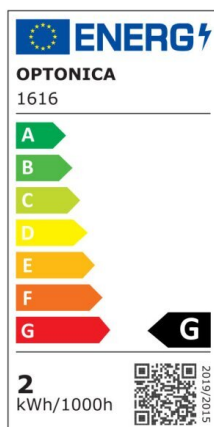

LED Bulb G4

Power

2W

Light color

Neutral
White
(NW)

CE

RoHS

Technical specifications

| | |
|-------------------|--------------------|
| Catalog number | 1616 |
| Beam angle | 360° |
| Brand | Optonica |
| Product Code | SP2-A1 |
| Color Code | 845 |
| Color Designation | Neutral White (NW) |

| | |
|--|----------------|
| Correlated Color Temperature | 4500K |
| Dimmable | No |
| EAN Code | 3800156616165 |
| Energy Consumption | 2 kWh/1000h |
| Energy Efficiency Label | G |
| Flux | 170 lm |
| FLUX per watt | 85 lm/W |
| Input voltage | AC/DC 12V |
| Instant On | 0.2s |
| IP | 20 |
| Items per box | 500 |
| Items per pack | 1 |
| Life span | 25 000 Hours |
| Lumen maintenance at end of service life | 70% |
| Material | Plastic |
| On/Off Cycles | 25 000x |
| Operating Frequency | 50-60Hz |
| Power | 2W |
| Power Factor | 0.5 |
| Power LED | 2W |
| Ra ≥ | 80 |
| Size of Box | 450x210x240 mm |
| Size of package | 65x20 mm |
| Size of product | 10x30 mm |
| Socket | G4 |
| Temperature | -30°C / +50°C |
| Warranty | 2 Years |
| Wattage Equivalent | 18W |
| Weight of Product | 5 gr. |