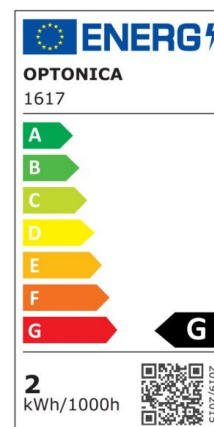

LED Bulb G4

Power

2W

Light color

Neutral
White
(NW)

CE

RoHS

Technical specifications

| | |
|-------------------|--------------------|
| Catalog number | 1616 |
| Beam angle | 360° |
| Brand | Optonica |
| Product Code | SP2-A1 |
| Color Code | 845 |
| Color Designation | Neutral White (NW) |

| | |
|--|----------------|
| Correlated Color Temperature | 4500K |
| Dimmable | No |
| EAN Code | 3800156616165 |
| Energy Consumption | 2 kWh/1000h |
| Energy Efficiency Label | G |
| Flux | 170 lm |
| FLUX per watt | 85 lm/W |
| Input voltage | AC/DC 12V |
| Instant On | 0.2s |
| IP | 20 |
| Items per box | 500 |
| Items per pack | 1 |
| Life span | 25 000 Hours |
| Lumen maintenance at end of service life | 70% |
| Material | Plastic |
| On/Off Cycles | 25 000x |
| Operating Frequency | 50-60Hz |
| Power | 2W |
| Power Factor | 0.5 |
| Power LED | 2W |
| Ra ≥ | 80 |
| Size of Box | 450x210x240 mm |
| Size of package | 65x20 mm |
| Size of product | 10x30 mm |
| Socket | G4 |
| Temperature | -30°C / +50°C |
| Warranty | 2 Years |
| Wattage Equivalent | 18W |
| Weight of Product | 5 gr. |