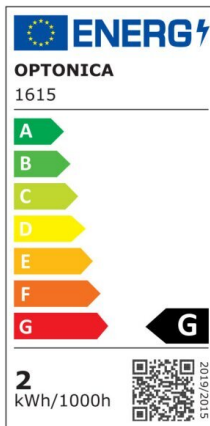

LED Bulb G4

Power

2W

Light color

White
Light
(WH)

CE

RoHS

Technical specifications

Catalog number	1615
Beam angle	360°
Brand	Optonica
Product Code	SP2-A1
EAN Code	3800156616158
Color Code	860

Color Designation	White Light (WH)
Correlated Color Temperature	6000K
Dimmable	No
Energy Consumption	2 kWh/1000h
Energy Efficiency Label	G
Flux	170 lm
FLUX per watt	85 lm/W
Input voltage	AC/DC 12V
Instant On	0.2s
IP	20
Items per box	500
Items per pack	1
Life span	25 000 Hours
Lumen maintenance at end of service life	70%
Material	Plastic
On/Off Cycles	25 000x
Operating Frequency	50-60Hz
Power	2W
Power Factor	0.5
Power LED	2W
Ra ≥	80
Size of Box	450x210x240 mm
Size of package	65x20 mm
Size of product	10x30 mm
Socket	G4
Temperature	-30°C / +50°C
Warranty	2 Years
Wattage Equivalent	18W
Weight of Product	5 gr.