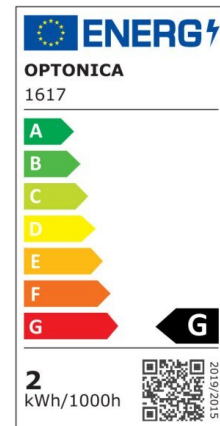

LED Bulb G4

Power

2W

Light color

White
Light
(WH)

CE

RoHS

Technical specifications

Catalog number	1615
Beam angle	360°
Brand	Optonica
Product Code	SP2-A1
EAN Code	3800156616158
Color Code	860

Color Designation	White Light (WH)
Correlated Color Temperature	6000K
Dimmable	No
Energy Consumption	2 kWh/1000h
Energy Efficiency Label	G
Flux	170 lm
FLUX per watt	85 lm/W
Input voltage	AC/DC 12V
Instant On	0.2s
IP	20
Items per box	500
Items per pack	1
Life span	25 000 Hours
Lumen maintenance at end of service life	70%
Material	Plastic
On/Off Cycles	25 000x
Operating Frequency	50-60Hz
Power	2W
Power Factor	0.5
Power LED	2W
Ra ≥	80
Size of Box	450x210x240 mm
Size of package	65x20 mm
Size of product	10x30 mm
Socket	G4
Temperature	-30°C / +50°C
Warranty	2 Years
Wattage Equivalent	18W
Weight of Product	5 gr.