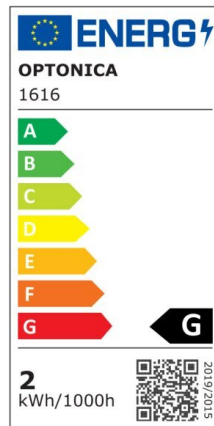

LED Bulb G4

Power

2W

Light color

White
Light
(WH)

CE

RoHS

Technical specifications

Catalog number	1615
Beam angle	360°
Brand	Optonica
Product Code	SP2-A1
EAN Code	3800156616158
Color Code	860

Color Designation	White Light (WH)
Correlated Color Temperature	6000K
Dimmable	No
Energy Consumption	2 kWh/1000h
Energy Efficiency Label	G
Flux	170 lm
FLUX per watt	85 lm/W
Input voltage	AC/DC 12V
Instant On	0.2s
IP	20
Items per box	500
Items per pack	1
Life span	25 000 Hours
Lumen maintenance at end of service life	70%
Material	Plastic
On/Off Cycles	25 000x
Operating Frequency	50-60Hz
Power	2W
Power Factor	0.5
Power LED	2W
Ra ≥	80
Size of Box	450x210x240 mm
Size of package	65x20 mm
Size of product	10x30 mm
Socket	G4
Temperature	-30°C / +50°C
Warranty	2 Years
Wattage Equivalent	18W
Weight of Product	5 gr.