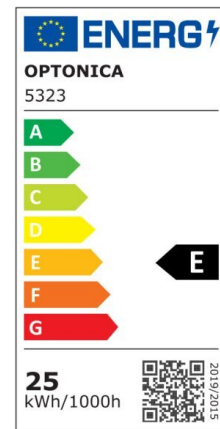

LED 4 Wire Track Light White Body

Power

25W

Light color

Neutral
White
(NW)

CE

RoHS

Technical specifications

Catalog number	5322
Beam angle	24°
Body Color	White
Brand	Optonica
Color Code	840
Color Designation	Neutral White (NW)
Color Of The Shell	White
Correlated Color Temperature	4000K
Dimmable	No
EAN Code	3800156653221
Energy Consumption	25 kWh/1000h
Energy Efficiency Label	E
Flux	2750 lm
FLUX per watt	110lm/W
Input voltage	AC220V
Instant On	0.1s
IP	20
Items per box	12
Items per pack	1
Life span	25 000 Hours
Lumen maintenance at end of service life	70%
Material	Aluminium
Mercury Free	Yes
Mount Type	4 Wire Track System
On/Off Cycles	100 000x
Operating Frequency	50-60Hz
Power	25W

Power Factor	0.95
Ra ≥	90
Size of Box	490x490x400 mm
Size of package	235x235x125 mm
Size of product	φ80x143 mm
Product Code	FL25-A1
Temperature	-30°C / +50°C
Warranty	3 Years
Wattage Equivalent	183W
Weight of Product	1.340 kg.