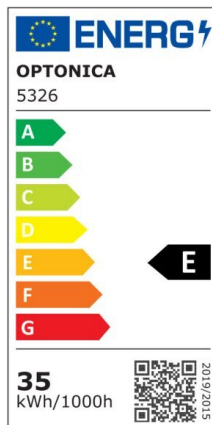

LED 4 Wire Track Light White Body

Power

25W

Light color

Neutral
White
(NW)

CE

RoHS

Technical specifications

Catalog number	5322
Beam angle	24°
Body Color	White
Brand	Optonica
Color Code	840
Color Designation	Neutral White (NW)
Color Of The Shell	White
Correlated Color Temperature	4000K
Dimmable	No
EAN Code	3800156653221
Energy Consumption	25 kWh/1000h
Energy Efficiency Label	E
Flux	2750 lm
FLUX per watt	110lm/W
Input voltage	AC220V
Instant On	0.1s
IP	20
Items per box	12
Items per pack	1
Life span	25 000 Hours
Lumen maintenance at end of service life	70%
Material	Aluminium
Mercury Free	Yes
Mount Type	4 Wire Track System
On/Off Cycles	100 000x
Operating Frequency	50-60Hz
Power	25W

Power Factor	0.95
Ra ≥	90
Size of Box	490x490x400 mm
Size of package	235x235x125 mm
Size of product	φ80x143 mm
Product Code	FL25-A1
Temperature	-30°C / +50°C
Warranty	3 Years
Wattage Equivalent	183W
Weight of Product	1.340 kg.