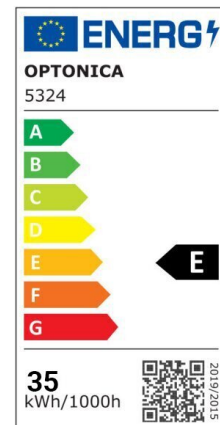

LED 4 Wire Track Light White Body

Power

25W

Light color

Neutral
White
(NW)

CE

RoHS

Technical specifications

Catalog number	5322
Beam angle	24°
Body Color	White
Brand	Optonica
Color Code	840
Color Designation	Neutral White (NW)
Color Of The Shell	White
Correlated Color Temperature	4000K
Dimmable	No
EAN Code	3800156653221
Energy Consumption	25 kWh/1000h
Energy Efficiency Label	E
Flux	2750 lm
FLUX per watt	110lm/W
Input voltage	AC220V
Instant On	0.1s
IP	20
Items per box	12
Items per pack	1
Life span	25 000 Hours
Lumen maintenance at end of service life	70%
Material	Aluminium
Mercury Free	Yes
Mount Type	4 Wire Track System
On/Off Cycles	100 000x
Operating Frequency	50-60Hz
Power	25W

Power Factor	0.95
Ra ≥	90
Size of Box	490x490x400 mm
Size of package	235x235x125 mm
Size of product	φ80x143 mm
Product Code	FL25-A1
Temperature	-30°C / +50°C
Warranty	3 Years
Wattage Equivalent	183W
Weight of Product	1.340 kg.