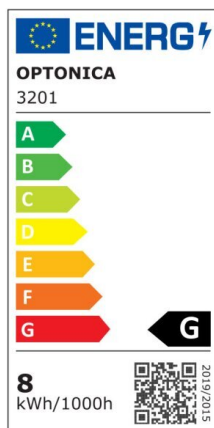

LED COB Downlight Round Rotatable 60°

Power

8W

Light color

Neutral
White
(NW)

CE

RoHS

Technical specifications

Catalog number	3206
Beam angle	60°
Brand	Optonica
Product Code	CB8-A1
Color Code	845

Color Designation	Neutral White (NW)
Correlated Color Temperature	4500K
Dimmable	No
EAN Code	3800156632066
Energy Consumption	8 kWh/1000h
Energy Efficiency Label	G
Flux	560 lm
FLUX per watt	70lm/W
Hole Size	φ85 mm
Input voltage	AC175-265V
Instant On	0.1s
IP	20
Items per box	30
Items per pack	1
LED Type	COB
Life span	25 000 Hours
Lumen maintenance at end of service life	70%
Material	Aluminium
On/Off Cycles	25 000x
Operating Frequency	50-60Hz
Power	8W
Power Factor	0.5
Ra ≥	80
Size of Box	370x220x320 mm
Size of package	100x100x70 mm
Size of product	φ95x55 mm
Temperature	-30°C / +50°C
Warranty	2 Years
Wattage Equivalent	64W
Weight of Product	240 gr.