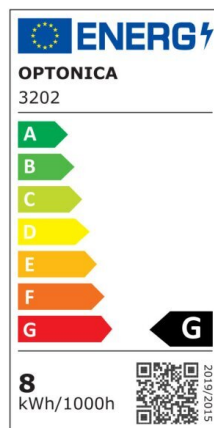

LED COB Downlight Round Rotatable 60°

Power

8W

Light color

Neutral
White
(NW)

CE

RoHS

Technical specifications

Catalog number	3206
Beam angle	60°
Brand	Optonica
Product Code	CB8-A1
Color Code	845

Color Designation	Neutral White (NW)
Correlated Color Temperature	4500K
Dimmable	No
EAN Code	3800156632066
Energy Consumption	8 kWh/1000h
Energy Efficiency Label	G
Flux	560 lm
FLUX per watt	70lm/W
Hole Size	φ85 mm
Input voltage	AC175-265V
Instant On	0.1s
IP	20
Items per box	30
Items per pack	1
LED Type	COB
Life span	25 000 Hours
Lumen maintenance at end of service life	70%
Material	Aluminium
On/Off Cycles	25 000x
Operating Frequency	50-60Hz
Power	8W
Power Factor	0.5
Ra ≥	80
Size of Box	370x220x320 mm
Size of package	100x100x70 mm
Size of product	φ95x55 mm
Temperature	-30°C / +50°C
Warranty	2 Years
Wattage Equivalent	64W
Weight of Product	240 gr.