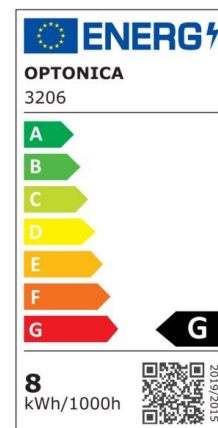

LED COB Downlight Round Rotatable 60°

Power

8W

Light color

Neutral
White
(NW)

CE

RoHS

Technical specifications

Catalog number	3206
Beam angle	60°
Brand	Optonica
Product Code	CB8-A1
Color Code	845

Color Designation	Neutral White (NW)
Correlated Color Temperature	4500K
Dimmable	No
EAN Code	3800156632066
Energy Consumption	8 kWh/1000h
Energy Efficiency Label	G
Flux	560 lm
FLUX per watt	70lm/W
Hole Size	φ85 mm
Input voltage	AC175-265V
Instant On	0.1s
IP	20
Items per box	30
Items per pack	1
LED Type	COB
Life span	25 000 Hours
Lumen maintenance at end of service life	70%
Material	Aluminium
On/Off Cycles	25 000x
Operating Frequency	50-60Hz
Power	8W
Power Factor	0.5
Ra ≥	80
Size of Box	370x220x320 mm
Size of package	100x100x70 mm
Size of product	φ95x55 mm
Temperature	-30°C / +50°C
Warranty	2 Years
Wattage Equivalent	64W
Weight of Product	240 gr.