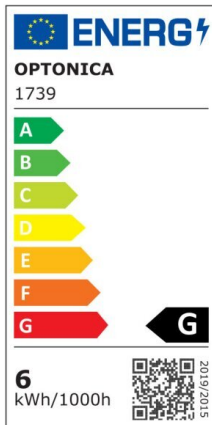

## LED Plastic Bulb G45 E27 5 Years Warranty

Power

6W

Light color

White Light (WH)

CE

RoHS

# Technical specifications

Catalog number	1739
Beam angle	180°
Body Color	White
Brand	Optonica
Product Code	SP6-A8
Color Code	860
Color Designation	White Light (WH)
Correlated Color Temperature	6000K
Dimmable	No
EAN Code	3800156617391
Energy Consumption	6 kWh/1000h
Energy Efficiency Label	G
Flux	480 lm
FLUX per watt	80lm/W
Input voltage	AC175-265V
Instant On	0.1s
IP	20
Items per box	100
Items per pack	1
Life span	35 000 Hours
Lumen maintenance at end of service life	70%
Material	Plastic+Aluminium
Mercury Free	Yes
On/Off Cycles	100 000x
Operating Frequency	50-60Hz
Power	6W
Power Factor	0.5

Power LED	6W
Ra ≥	80
Size of Box	480x250x190 mm
Size of package	85x45x45 mm
Size of product	φ45x75 mm
Socket	E27
Temperature	-30°C / +50°C
Warranty	5 Years
Wattage Equivalent	40W
Weight of Product	40 gr.