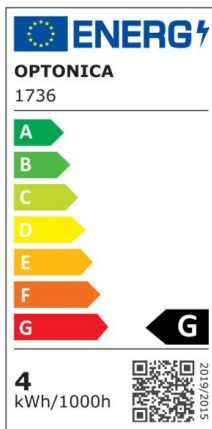

## LED Plastic Bulb G45 E27 5 Years Warranty

Power

6W

Light color

White  
Light  
(WH)

CE

RoHS

# Technical specifications

Catalog number	1739
Beam angle	180°
Body Color	White
Brand	Optonica
Product Code	SP6-A8
Color Code	860
Color Designation	White Light (WH)
Correlated Color Temperature	6000K
Dimmable	No
EAN Code	3800156617391
Energy Consumption	6 kWh/1000h
Energy Efficiency Label	G
Flux	480 lm
FLUX per watt	80lm/W
Input voltage	AC175-265V
Instant On	0.1s
IP	20
Items per box	100
Items per pack	1
Life span	25 000 Hours
Lumen maintenance at end of service life	70%
Material	Plastic+Aluminium
On/Off Cycles	25 000x
Operating Frequency	50-60Hz
Power	6W
Power Factor	0.5
Power LED	6W

Ra ≥	80
Size of Box	480x250x190 mm
Size of package	85x45x45 mm
Size of product	φ45x75 mm
Socket	E27
Temperature	-30°C / +50°C
Warranty	5 Years
Wattage Equivalent	40W
Weight of Product	40 gr.