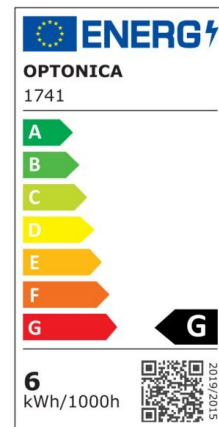

## LED Plastic Bulb G45 E27 5 Years Warranty

Power

6W

Light color

White  
Light  
(WH)

CE

RoHS

# Technical specifications

Catalog number	1739
Beam angle	180°
Body Color	White
Brand	Optonica
Product Code	SP6-A8
Color Code	860
Color Designation	White Light (WH)
Correlated Color Temperature	6000K
Dimmable	No
EAN Code	3800156617391
Energy Consumption	6 kWh/1000h
Energy Efficiency Label	G
Flux	480 lm
FLUX per watt	80lm/W
Input voltage	AC175-265V
Instant On	0.1s
IP	20
Items per box	100
Items per pack	1
Life span	25 000 Hours
Lumen maintenance at end of service life	70%
Material	Plastic+Aluminium
On/Off Cycles	25 000x
Operating Frequency	50-60Hz
Power	6W
Power Factor	0.5
Power LED	6W

Ra ≥	80
Size of Box	480x250x190 mm
Size of package	85x45x45 mm
Size of product	φ45x75 mm
Socket	E27
Temperature	-30°C / +50°C
Warranty	5 Years
Wattage Equivalent	40W
Weight of Product	40 gr.