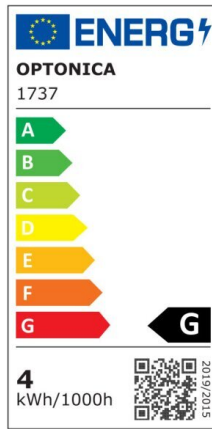

## LED Plastic Bulb G45 E27 5 Years Warranty

Power

6W

Light color

White Light (WH)

CE

RoHS

# Technical specifications

Catalog number	1739
Beam angle	180°
Body Color	White
Brand	Optonica
Product Code	SP6-A8
Color Code	860
Color Designation	White Light (WH)
Correlated Color Temperature	6000K
Dimmable	No
EAN Code	3800156617391
Energy Consumption	6 kWh/1000h
Energy Efficiency Label	G
Flux	480 lm
FLUX per watt	80lm/W
Input voltage	AC175-265V
Instant On	0.1s
IP	20
Items per box	100
Items per pack	1
Life span	35 000 Hours
Lumen maintenance at end of service life	70%
Material	Plastic+Aluminium
Mercury Free	Yes
On/Off Cycles	100 000x
Operating Frequency	50-60Hz
Power	6W
Power Factor	0.5

Power LED	6W
Ra ≥	80
Size of Box	480x250x190 mm
Size of package	85x45x45 mm
Size of product	φ45x75 mm
Socket	E27
Temperature	-30°C / +50°C
Warranty	5 Years
Wattage Equivalent	40W
Weight of Product	40 gr.