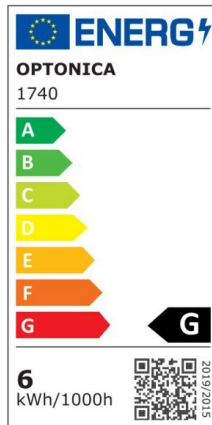

## LED Plastic Bulb G45 E27 5 Years Warranty

Power

6W

Light color

White Light (WH)

CE

RoHS

# Technical specifications

Catalog number	1739
Beam angle	180°
Body Color	White
Brand	Optonica
Product Code	SP6-A8
Color Code	860
Color Designation	White Light (WH)
Correlated Color Temperature	6000K
Dimmable	No
EAN Code	3800156617391
Energy Consumption	6 kWh/1000h
Energy Efficiency Label	G
Flux	480 lm
FLUX per watt	80lm/W
Input voltage	AC175-265V
Instant On	0.1s
IP	20
Items per box	100
Items per pack	1
Life span	35 000 Hours
Lumen maintenance at end of service life	70%
Material	Plastic+Aluminium
Mercury Free	Yes
On/Off Cycles	100 000x
Operating Frequency	50-60Hz
Power	6W
Power Factor	0.5

Power LED	6W
Ra ≥	80
Size of Box	480x250x190 mm
Size of package	85x45x45 mm
Size of product	φ45x75 mm
Socket	E27
Temperature	-30°C / +50°C
Warranty	5 Years
Wattage Equivalent	40W
Weight of Product	40 gr.