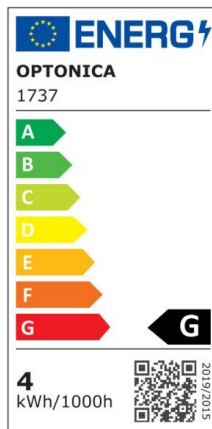

## LED Plastic Bulb G45 E27 5 Years Warranty

Power

6W

Light color

White  
Light  
(WH)

CE

RoHS

# Technical specifications

Catalog number	1739
Beam angle	180°
Body Color	White
Brand	Optonica
Product Code	SP6-A8
Color Code	860
Color Designation	White Light (WH)
Correlated Color Temperature	6000K
Dimmable	No
EAN Code	3800156617391
Energy Consumption	6 kWh/1000h
Energy Efficiency Label	G
Flux	480 lm
FLUX per watt	80lm/W
Input voltage	AC175-265V
Instant On	0.1s
IP	20
Items per box	100
Items per pack	1
Life span	25 000 Hours
Lumen maintenance at end of service life	70%
Material	Plastic+Aluminium
On/Off Cycles	25 000x
Operating Frequency	50-60Hz
Power	6W
Power Factor	0.5
Power LED	6W

Ra ≥	80
Size of Box	480x250x190 mm
Size of package	85x45x45 mm
Size of product	φ45x75 mm
Socket	E27
Temperature	-30°C / +50°C
Warranty	5 Years
Wattage Equivalent	40W
Weight of Product	40 gr.