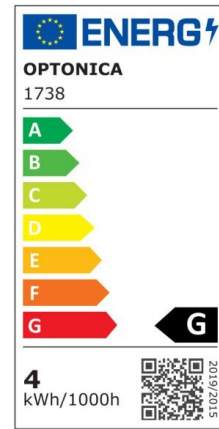

## LED Plastic Bulb G45 E27 5 Years Warranty

Power

6W

Light color

White Light (WH)

CE

RoHS

# Technical specifications

Catalog number	1739
Beam angle	180°
Body Color	White
Brand	Optonica
Product Code	SP6-A8
Color Code	860
Color Designation	White Light (WH)
Correlated Color Temperature	6000K
Dimmable	No
EAN Code	3800156617391
Energy Consumption	6 kWh/1000h
Energy Efficiency Label	G
Flux	480 lm
FLUX per watt	80lm/W
Input voltage	AC175-265V
Instant On	0.1s
IP	20
Items per box	100
Items per pack	1
Life span	35 000 Hours
Lumen maintenance at end of service life	70%
Material	Plastic+Aluminium
Mercury Free	Yes
On/Off Cycles	100 000x
Operating Frequency	50-60Hz
Power	6W
Power Factor	0.5

Power LED	6W
Ra ≥	80
Size of Box	480x250x190 mm
Size of package	85x45x45 mm
Size of product	φ45x75 mm
Socket	E27
Temperature	-30°C / +50°C
Warranty	5 Years
Wattage Equivalent	40W
Weight of Product	40 gr.