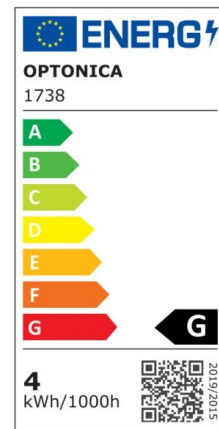

## LED Plastic Bulb G45 E27 5 Years Warranty

Power

6W

Light color

White  
Light  
(WH)

CE

RoHS

# Technical specifications

Catalog number	1739
Beam angle	180°
Body Color	White
Brand	Optonica
Product Code	SP6-A8
Color Code	860
Color Designation	White Light (WH)
Correlated Color Temperature	6000K
Dimmable	No
EAN Code	3800156617391
Energy Consumption	6 kWh/1000h
Energy Efficiency Label	G
Flux	480 lm
FLUX per watt	80lm/W
Input voltage	AC175-265V
Instant On	0.1s
IP	20
Items per box	100
Items per pack	1
Life span	25 000 Hours
Lumen maintenance at end of service life	70%
Material	Plastic+Aluminium
On/Off Cycles	25 000x
Operating Frequency	50-60Hz
Power	6W
Power Factor	0.5
Power LED	6W

Ra ≥	80
Size of Box	480x250x190 mm
Size of package	85x45x45 mm
Size of product	φ45x75 mm
Socket	E27
Temperature	-30°C / +50°C
Warranty	5 Years
Wattage Equivalent	40W
Weight of Product	40 gr.