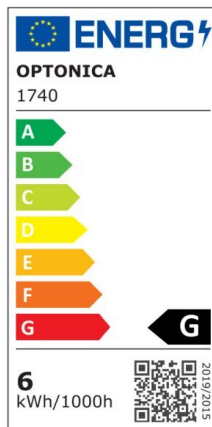

## LED Plastic Bulb G45 E27 5 Years Warranty

Power

6W

Light color

White  
Light  
(WH)

CE

RoHS

# Technical specifications

Catalog number	1739
Beam angle	180°
Body Color	White
Brand	Optonica
Product Code	SP6-A8
Color Code	860
Color Designation	White Light (WH)
Correlated Color Temperature	6000K
Dimmable	No
EAN Code	3800156617391
Energy Consumption	6 kWh/1000h
Energy Efficiency Label	G
Flux	480 lm
FLUX per watt	80lm/W
Input voltage	AC175-265V
Instant On	0.1s
IP	20
Items per box	100
Items per pack	1
Life span	25 000 Hours
Lumen maintenance at end of service life	70%
Material	Plastic+Aluminium
On/Off Cycles	25 000x
Operating Frequency	50-60Hz
Power	6W
Power Factor	0.5
Power LED	6W

Ra ≥	80
Size of Box	480x250x190 mm
Size of package	85x45x45 mm
Size of product	φ45x75 mm
Socket	E27
Temperature	-30°C / +50°C
Warranty	5 Years
Wattage Equivalent	40W
Weight of Product	40 gr.