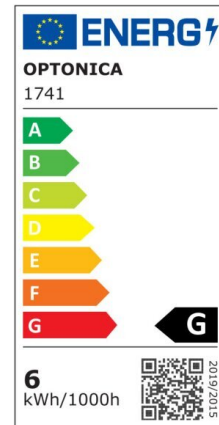

## LED Plastic Bulb G45 E27 5 Years Warranty

Power

6W

Light color

White Light (WH)

CE

RoHS

# Technical specifications

Catalog number	1739
Beam angle	180°
Body Color	White
Brand	Optonica
Product Code	SP6-A8
Color Code	860
Color Designation	White Light (WH)
Correlated Color Temperature	6000K
Dimmable	No
EAN Code	3800156617391
Energy Consumption	6 kWh/1000h
Energy Efficiency Label	G
Flux	480 lm
FLUX per watt	80lm/W
Input voltage	AC175-265V
Instant On	0.1s
IP	20
Items per box	100
Items per pack	1
Life span	35 000 Hours
Lumen maintenance at end of service life	70%
Material	Plastic+Aluminium
Mercury Free	Yes
On/Off Cycles	100 000x
Operating Frequency	50-60Hz
Power	6W
Power Factor	0.5

Power LED	6W
Ra ≥	80
Size of Box	480x250x190 mm
Size of package	85x45x45 mm
Size of product	φ45x75 mm
Socket	E27
Temperature	-30°C / +50°C
Warranty	5 Years
Wattage Equivalent	40W
Weight of Product	40 gr.