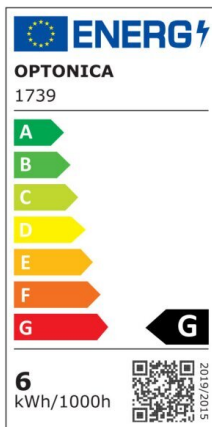

## LED Plastic Bulb G45 E27 5 Years Warranty

Power

6W

Light color

White  
Light  
(WH)

CE

RoHS

# Technical specifications

Catalog number	1739
Beam angle	180°
Body Color	White
Brand	Optonica
Product Code	SP6-A8
Color Code	860
Color Designation	White Light (WH)
Correlated Color Temperature	6000K
Dimmable	No
EAN Code	3800156617391
Energy Consumption	6 kWh/1000h
Energy Efficiency Label	G
Flux	480 lm
FLUX per watt	80lm/W
Input voltage	AC175-265V
Instant On	0.1s
IP	20
Items per box	100
Items per pack	1
Life span	25 000 Hours
Lumen maintenance at end of service life	70%
Material	Plastic+Aluminium
On/Off Cycles	25 000x
Operating Frequency	50-60Hz
Power	6W
Power Factor	0.5
Power LED	6W

Ra ≥	80
Size of Box	480x250x190 mm
Size of package	85x45x45 mm
Size of product	φ45x75 mm
Socket	E27
Temperature	-30°C / +50°C
Warranty	5 Years
Wattage Equivalent	40W
Weight of Product	40 gr.