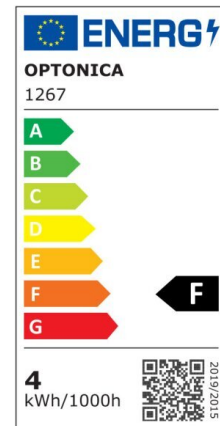

## LED Bulb GU10 Dimmable

Power

6W

Light color

Neutral  
White  
(NW)

CE

RoHS

## Technical specifications

Catalog number	1273
Beam angle	50°
Brand	Optonica
Product Code	SP6-A5
Color Code	842
Color Designation	Neutral White (NW)
Correlated Color Temperature	4500K
Dimmable	Yes
EAN Code	3800156612730
Energy Consumption	6 kWh/1000h
Energy Efficiency Label	F
Flux	480 lm
FLUX per watt	80lm/W
Input voltage	AC220-265V
Instant On	0.2s
IP	20
Items per box	100
Items per pack	1
Life span	25 000 Hours
Lumen maintenance at end of service life	70%

Material	Aluminium
Mercury Free	Yes
On/Off Cycles	100 000x
Operating Frequency	50-60Hz
Power	6W
Power Factor	0.5
Power LED	6W
Ra ≥	80
Size of Box	280x280x290 mm
Size of package	65x50x50 mm
Size of product	50x55 mm
Socket	GU10
Temperature	-30°C / +50°C
Warranty	2 Years
Wattage Equivalent	50W
Weight of Product	60 gr.