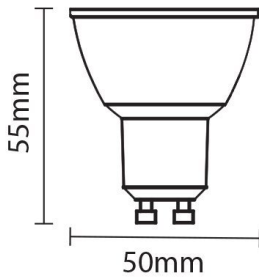

## LED Bulb GU10 Dimmable

Power

6W

Light color

Neutral  
White  
(NW)

CE

RoHS

## Technical specifications

Catalog number	1273
Beam angle	50°
Brand	Optonica
Product Code	SP6-A5
Color Code	842
Color Designation	Neutral White (NW)
Correlated Color Temperature	4500K
Dimmable	Yes
EAN Code	3800156612730
Energy Consumption	6 kWh/1000h
Energy Efficiency Label	F
Flux	480 lm
FLUX per watt	80lm/W
Input voltage	AC220-265V
Instant On	0.2s
IP	20
Items per box	100
Items per pack	1
Life span	25 000 Hours
Lumen maintenance at end of service life	70%

Material	Aluminium
Mercury Free	Yes
On/Off Cycles	100 000x
Operating Frequency	50-60Hz
Power	6W
Power Factor	0.5
Power LED	6W
Ra ≥	80
Size of Box	280x280x290 mm
Size of package	65x50x50 mm
Size of product	50x55 mm
Socket	GU10
Temperature	-30°C / +50°C
Warranty	2 Years
Wattage Equivalent	50W
Weight of Product	60 gr.