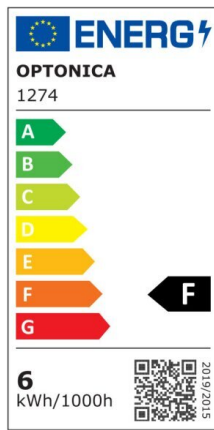

## LED Bulb GU10 Dimmable

Power

6W

Light color

Neutral  
White  
(NW)

CE

RoHS

## Technical specifications

Catalog number	1273
Beam angle	50°
Brand	Optonica
Product Code	SP6-A5
Color Code	842
Color Designation	Neutral White (NW)
Correlated Color Temperature	4500K
Dimmable	Yes
EAN Code	3800156612730
Energy Consumption	6 kWh/1000h
Energy Efficiency Label	F
Flux	480 lm
FLUX per watt	80lm/W
Input voltage	AC220-265V
Instant On	0.2s
IP	20
Items per box	100
Items per pack	1
Life span	25 000 Hours
Lumen maintenance at end of service life	70%

Material	Aluminium
Mercury Free	Yes
On/Off Cycles	100 000x
Operating Frequency	50-60Hz
Power	6W
Power Factor	0.5
Power LED	6W
Ra ≥	80
Size of Box	280x280x290 mm
Size of package	65x50x50 mm
Size of product	50x55 mm
Socket	GU10
Temperature	-30°C / +50°C
Warranty	2 Years
Wattage Equivalent	50W
Weight of Product	60 gr.