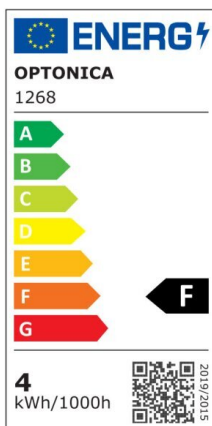

## LED Bulb GU10 Dimmable

Power

6W

Light color

Neutral  
White  
(NW)

CE

RoHS

## Technical specifications

Catalog number	1273
Beam angle	50°
Brand	Optonica
Product Code	SP6-A5
Color Code	842
Color Designation	Neutral White (NW)
Correlated Color Temperature	4500K
Dimmable	Yes
EAN Code	3800156612730
Energy Consumption	6 kWh/1000h
Energy Efficiency Label	F
Flux	480 lm
FLUX per watt	80lm/W
Input voltage	AC220-265V
Instant On	0.2s
IP	20
Items per box	100
Items per pack	1
Life span	25 000 Hours
Lumen maintenance at end of service life	70%

Material	Aluminium
Mercury Free	Yes
On/Off Cycles	100 000x
Operating Frequency	50-60Hz
Power	6W
Power Factor	0.5
Power LED	6W
Ra ≥	80
Size of Box	280x280x290 mm
Size of package	65x50x50 mm
Size of product	50x55 mm
Socket	GU10
Temperature	-30°C / +50°C
Warranty	2 Years
Wattage Equivalent	50W
Weight of Product	60 gr.