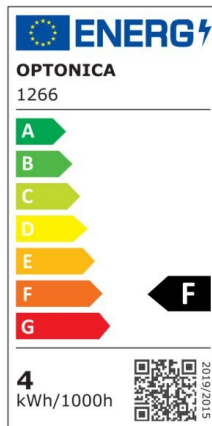

## LED Bulb GU10 Dimmable

Power

6W

Light color

Neutral  
White  
(NW)

CE

RoHS

## Technical specifications

Catalog number	1273
Beam angle	50°
Brand	Optonica
Product Code	SP6-A5
Color Code	842
Color Designation	Neutral White (NW)
Correlated Color Temperature	4500K
Dimmable	Yes
EAN Code	3800156612730
Energy Consumption	6 kWh/1000h
Energy Efficiency Label	F
Flux	480 lm
FLUX per watt	80lm/W
Input voltage	AC220-265V
Instant On	0.2s
IP	20
Items per box	100
Items per pack	1
Life span	25 000 Hours
Lumen maintenance at end of service life	70%

Material	Aluminium
Mercury Free	Yes
On/Off Cycles	100 000x
Operating Frequency	50-60Hz
Power	6W
Power Factor	0.5
Power LED	6W
Ra ≥	80
Size of Box	280x280x290 mm
Size of package	65x50x50 mm
Size of product	50x55 mm
Socket	GU10
Temperature	-30°C / +50°C
Warranty	2 Years
Wattage Equivalent	50W
Weight of Product	60 gr.