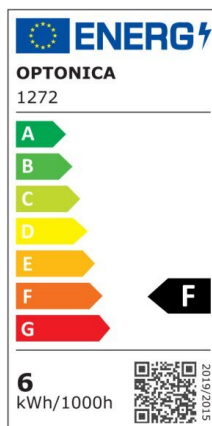

## LED Bulb GU10 Dimmable

Power

6W

Light color

Neutral  
White  
(NW)

CE

RoHS

## Technical specifications

Catalog number	1273
Beam angle	50°
Brand	Optonica
Product Code	SP6-A5
Color Code	842
Color Designation	Neutral White (NW)
Correlated Color Temperature	4500K
Dimmable	Yes
EAN Code	3800156612730
Energy Consumption	6 kWh/1000h
Energy Efficiency Label	F
Flux	480 lm
FLUX per watt	80lm/W
Input voltage	AC220-265V
Instant On	0.2s
IP	20
Items per box	100
Items per pack	1
Life span	25 000 Hours
Lumen maintenance at end of service life	70%

Material	Aluminium
Mercury Free	Yes
On/Off Cycles	100 000x
Operating Frequency	50-60Hz
Power	6W
Power Factor	0.5
Power LED	6W
Ra ≥	80
Size of Box	280x280x290 mm
Size of package	65x50x50 mm
Size of product	50x55 mm
Socket	GU10
Temperature	-30°C / +50°C
Warranty	2 Years
Wattage Equivalent	50W
Weight of Product	60 gr.