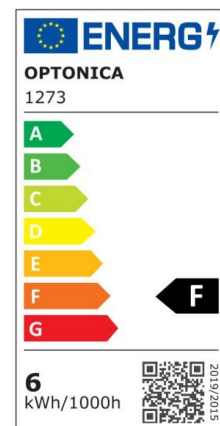

## LED Bulb GU10 Dimmable

Power

6W

Light color

Neutral  
White  
(NW)

CE

RoHS

## Technical specifications

Catalog number	1273
Beam angle	50°
Brand	Optonica
Product Code	SP6-A5
Color Code	842
Color Designation	Neutral White (NW)
Correlated Color Temperature	4500K
Dimmable	Yes
EAN Code	3800156612730
Energy Consumption	6 kWh/1000h
Energy Efficiency Label	F
Flux	480 lm
FLUX per watt	80lm/W
Input voltage	AC220-265V
Instant On	0.2s
IP	20
Items per box	100
Items per pack	1
Life span	25 000 Hours
Lumen maintenance at end of service life	70%

Material	Aluminium
Mercury Free	Yes
On/Off Cycles	100 000x
Operating Frequency	50-60Hz
Power	6W
Power Factor	0.5
Power LED	6W
Ra ≥	80
Size of Box	280x280x290 mm
Size of package	65x50x50 mm
Size of product	50x55 mm
Socket	GU10
Temperature	-30°C / +50°C
Warranty	2 Years
Wattage Equivalent	50W
Weight of Product	60 gr.