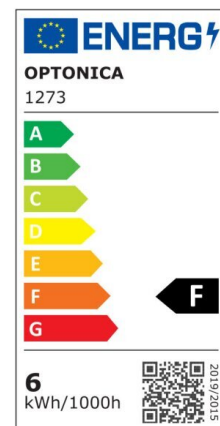

LED Bulb GU10 Dimmable

Power

4W

Light color

Neutral
White
(NW)

CE

RoHS

Technical specifications

Catalog number	1267
Beam angle	50°
Brand	Optonica
Product Code	SP4-A3
Color Code	842
Color Designation	Neutral White (NW)
Correlated Color Temperature	4500K
Dimmable	Yes
EAN Code	3800156612679
Energy Consumption	4 kWh/1000h
Energy Efficiency Label	F
Flux	320 lm
FLUX per watt	80lm/W
Input voltage	AC220-265V
Instant On	0.2s
IP	20
Items per box	100
Items per pack	1
Life span	25 000 Hours
Lumen maintenance at end of service life	70%

Material	Aluminium
On/Off Cycles	25 000x
Operating Frequency	50-60Hz
Power	4W
Power Factor	0.5
Power LED	4W
Ra ≥	80
Size of Box	280x280x290 mm
Size of package	65x50x50 mm
Size of product	50x55 mm
Socket	GU10
Temperature	-30°C / +50°C
Warranty	2 Years
Wattage Equivalent	35W
Weight of Product	60 gr.