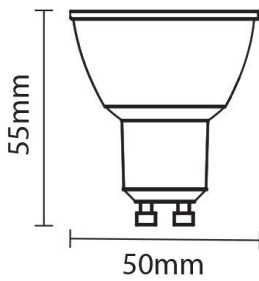

LED Bulb GU10 Dimmable

Power

4W

Light color

Neutral
White
(NW)

CE

RoHS

Technical specifications

Catalog number	1267
Beam angle	50°
Brand	Optonica
Product Code	SP4-A3
Color Code	842
Color Designation	Neutral White (NW)
Correlated Color Temperature	4500K
Dimmable	Yes
EAN Code	3800156612679
Energy Consumption	4 kWh/1000h
Energy Efficiency Label	F
Flux	320 lm
FLUX per watt	80lm/W
Input voltage	AC220-265V
Instant On	0.2s
IP	20
Items per box	100
Items per pack	1
Life span	25 000 Hours
Lumen maintenance at end of service life	70%

Material	Aluminium
On/Off Cycles	25 000x
Operating Frequency	50-60Hz
Power	4W
Power Factor	0.5
Power LED	4W
Ra ≥	80
Size of Box	280x280x290 mm
Size of package	65x50x50 mm
Size of product	50x55 mm
Socket	GU10
Temperature	-30°C / +50°C
Warranty	2 Years
Wattage Equivalent	35W
Weight of Product	60 gr.