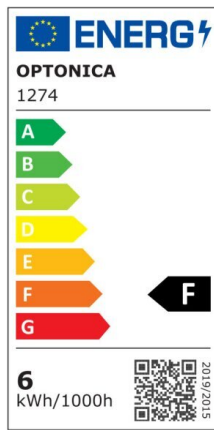

LED Bulb GU10 Dimmable

Power

4W

Light color

Neutral
White
(NW)

CE

RoHS

Technical specifications

Catalog number	1267
Beam angle	50°
Brand	Optonica
Product Code	SP4-A3
Color Code	842
Color Designation	Neutral White (NW)
Correlated Color Temperature	4500K
Dimmable	Yes
EAN Code	3800156612679
Energy Consumption	4 kWh/1000h
Energy Efficiency Label	F
Flux	320 lm
FLUX per watt	80lm/W
Input voltage	AC220-265V
Instant On	0.2s
IP	20
Items per box	100
Items per pack	1
Life span	25 000 Hours
Lumen maintenance at end of service life	70%

Material	Aluminium
On/Off Cycles	25 000x
Operating Frequency	50-60Hz
Power	4W
Power Factor	0.5
Power LED	4W
Ra ≥	80
Size of Box	280x280x290 mm
Size of package	65x50x50 mm
Size of product	50x55 mm
Socket	GU10
Temperature	-30°C / +50°C
Warranty	2 Years
Wattage Equivalent	35W
Weight of Product	60 gr.