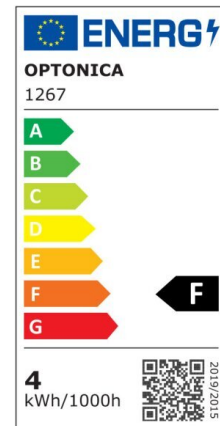

LED Bulb GU10 Dimmable

Power

4W

Light color

Neutral
White
(NW)

CE

RoHS

Technical specifications

Catalog number	1267
Beam angle	50°
Brand	Optonica
Product Code	SP4-A3
Color Code	842
Color Designation	Neutral White (NW)
Correlated Color Temperature	4500K
Dimmable	Yes
EAN Code	3800156612679
Energy Consumption	4 kWh/1000h
Energy Efficiency Label	F
Flux	320 lm
FLUX per watt	80lm/W
Input voltage	AC220-265V
Instant On	0.2s
IP	20
Items per box	100
Items per pack	1
Life span	25 000 Hours
Lumen maintenance at end of service life	70%

Material	Aluminium
On/Off Cycles	25 000x
Operating Frequency	50-60Hz
Power	4W
Power Factor	0.5
Power LED	4W
Ra ≥	80
Size of Box	280x280x290 mm
Size of package	65x50x50 mm
Size of product	50x55 mm
Socket	GU10
Temperature	-30°C / +50°C
Warranty	2 Years
Wattage Equivalent	35W
Weight of Product	60 gr.