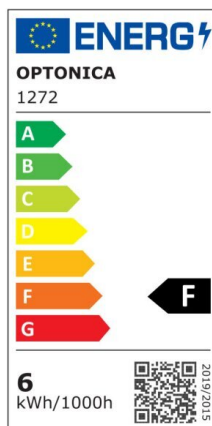

LED Bulb GU10 Dimmable

Power

4W

Light color

Neutral
White
(NW)

CE

RoHS

Technical specifications

Catalog number	1267
Beam angle	50°
Brand	Optonica
Product Code	SP4-A3
Color Code	842
Color Designation	Neutral White (NW)
Correlated Color Temperature	4500K
Dimmable	Yes
EAN Code	3800156612679
Energy Consumption	4 kWh/1000h
Energy Efficiency Label	F
Flux	320 lm
FLUX per watt	80lm/W
Input voltage	AC220-265V
Instant On	0.2s
IP	20
Items per box	100
Items per pack	1
Life span	25 000 Hours
Lumen maintenance at end of service life	70%

Material	Aluminium
On/Off Cycles	25 000x
Operating Frequency	50-60Hz
Power	4W
Power Factor	0.5
Power LED	4W
Ra ≥	80
Size of Box	280x280x290 mm
Size of package	65x50x50 mm
Size of product	50x55 mm
Socket	GU10
Temperature	-30°C / +50°C
Warranty	2 Years
Wattage Equivalent	35W
Weight of Product	60 gr.