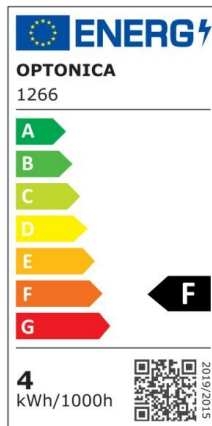

LED Bulb GU10 Dimmable

Power

4W

Light color

Neutral
White
(NW)

CE

RoHS

Technical specifications

Catalog number	1267
Beam angle	50°
Brand	Optonica
Product Code	SP4-A3
Color Code	842
Color Designation	Neutral White (NW)
Correlated Color Temperature	4500K
Dimmable	Yes
EAN Code	3800156612679
Energy Consumption	4 kWh/1000h
Energy Efficiency Label	F
Flux	320 lm
FLUX per watt	80lm/W
Input voltage	AC220-265V
Instant On	0.2s
IP	20
Items per box	100
Items per pack	1
Life span	25 000 Hours
Lumen maintenance at end of service life	70%

Material	Aluminium
On/Off Cycles	25 000x
Operating Frequency	50-60Hz
Power	4W
Power Factor	0.5
Power LED	4W
Ra ≥	80
Size of Box	280x280x290 mm
Size of package	65x50x50 mm
Size of product	50x55 mm
Socket	GU10
Temperature	-30°C / +50°C
Warranty	2 Years
Wattage Equivalent	35W
Weight of Product	60 gr.