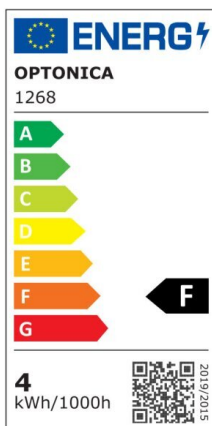

LED Bulb GU10 Dimmable

Power

4W

Light color

Neutral
White
(NW)

CE

RoHS

Technical specifications

Catalog number	1267
Beam angle	50°
Brand	Optonica
Product Code	SP4-A3
Color Code	842
Color Designation	Neutral White (NW)
Correlated Color Temperature	4500K
Dimmable	Yes
EAN Code	3800156612679
Energy Consumption	4 kWh/1000h
Energy Efficiency Label	F
Flux	320 lm
FLUX per watt	80lm/W
Input voltage	AC220-265V
Instant On	0.2s
IP	20
Items per box	100
Items per pack	1
Life span	25 000 Hours
Lumen maintenance at end of service life	70%

Material	Aluminium
On/Off Cycles	25 000x
Operating Frequency	50-60Hz
Power	4W
Power Factor	0.5
Power LED	4W
Ra ≥	80
Size of Box	280x280x290 mm
Size of package	65x50x50 mm
Size of product	50x55 mm
Socket	GU10
Temperature	-30°C / +50°C
Warranty	2 Years
Wattage Equivalent	35W
Weight of Product	60 gr.