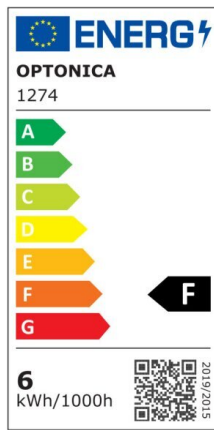

LED Bulb GU10 Dimmable

Power

4W

Light color

White
Light
(WH)

CE

RoHS

Technical specifications

Catalog number	1266
Beam angle	50°
Brand	Optonica
Product Code	SP4-A3
Color Code	860
Color Designation	White Light (WH)
Correlated Color Temperature	6000K
Dimmable	Yes
EAN Code	3800156612662
Energy Consumption	4 kWh/1000h
Energy Efficiency Label	F
Flux	320 lm
FLUX per watt	80lm/W
Input voltage	AC220-265V
Instant On	0.2s
IP	20
Items per box	100
Items per pack	1
Life span	25 000 Hours
Lumen maintenance at end of service life	70%

Material	Aluminium
On/Off Cycles	25 000x
Operating Frequency	50-60Hz
Power	4W
Power Factor	0.5
Power LED	4W
Ra ≥	80
Size of Box	280x280x290 mm
Size of package	65x50x50 mm
Size of product	50x55 mm
Socket	GU10
Temperature	-30°C / +50°C
Warranty	2 Years
Wattage Equivalent	35W
Weight of Product	60 gr.