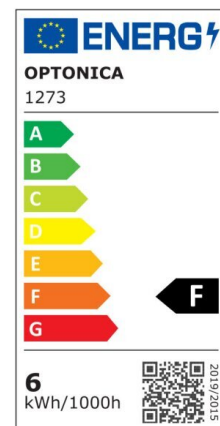

LED Bulb GU10 Dimmable

Power

4W

Light color

White
Light
(WH)

CE

RoHS

Technical specifications

Catalog number	1266
Beam angle	50°
Brand	Optonica
Product Code	SP4-A3
Color Code	860
Color Designation	White Light (WH)
Correlated Color Temperature	6000K
Dimmable	Yes
EAN Code	3800156612662
Energy Consumption	4 kWh/1000h
Energy Efficiency Label	F
Flux	320 lm
FLUX per watt	80lm/W
Input voltage	AC220-265V
Instant On	0.2s
IP	20
Items per box	100
Items per pack	1
Life span	25 000 Hours
Lumen maintenance at end of service life	70%

Material	Aluminium
On/Off Cycles	25 000x
Operating Frequency	50-60Hz
Power	4W
Power Factor	0.5
Power LED	4W
Ra ≥	80
Size of Box	280x280x290 mm
Size of package	65x50x50 mm
Size of product	50x55 mm
Socket	GU10
Temperature	-30°C / +50°C
Warranty	2 Years
Wattage Equivalent	35W
Weight of Product	60 gr.