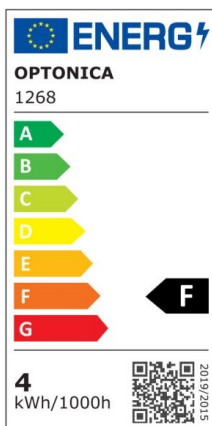

LED Bulb GU10 Dimmable

Power

4W

Light color

White
Light
(WH)

CE

RoHS

Technical specifications

Catalog number	1266
Beam angle	50°
Brand	Optonica
Product Code	SP4-A3
Color Code	860
Color Designation	White Light (WH)
Correlated Color Temperature	6000K
Dimmable	Yes
EAN Code	3800156612662
Energy Consumption	4 kWh/1000h
Energy Efficiency Label	F
Flux	320 lm
FLUX per watt	80lm/W
Input voltage	AC220-265V
Instant On	0.2s
IP	20
Items per box	100
Items per pack	1
Life span	25 000 Hours
Lumen maintenance at end of service life	70%

Material	Aluminium
On/Off Cycles	25 000x
Operating Frequency	50-60Hz
Power	4W
Power Factor	0.5
Power LED	4W
Ra ≥	80
Size of Box	280x280x290 mm
Size of package	65x50x50 mm
Size of product	50x55 mm
Socket	GU10
Temperature	-30°C / +50°C
Warranty	2 Years
Wattage Equivalent	35W
Weight of Product	60 gr.