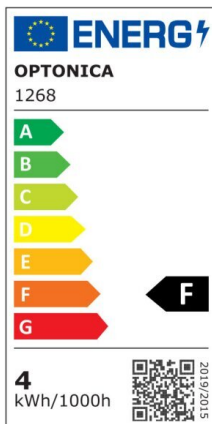

LED Bulb GU10 Dimmable

Power

4W

Light color

White
Light
(WH)

CE

RoHS

Technical specifications

Catalog number	1266
Beam angle	50°
Brand	Optonica
Product Code	SP4-A3
Color Code	860
Color Designation	White Light (WH)
Correlated Color Temperature	6000K
Dimmable	Yes
EAN Code	3800156612662
Energy Consumption	4 kWh/1000h
Energy Efficiency Label	F
Flux	320 lm
FLUX per watt	80lm/W
Input voltage	AC220-265V
Instant On	0.2s
IP	20
Items per box	100
Items per pack	1
Life span	25 000 Hours
Lumen maintenance at end of service life	70%

Material	Aluminium
Mercury Free	Yes
On/Off Cycles	100 000x
Operating Frequency	50-60Hz
Power	4W
Power Factor	0.5
Power LED	4W
Ra ≥	80
Size of Box	280x280x290 mm
Size of package	65x50x50 mm
Size of product	50x55 mm
Socket	GU10
Temperature	-30°C / +50°C
Warranty	2 Years
Wattage Equivalent	35W
Weight of Product	60 gr.