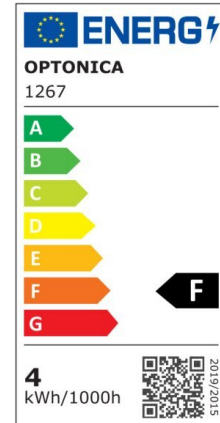

LED Bulb GU10 Dimmable

Power

4W

Light color

White
Light
(WH)

CE

RoHS

Technical specifications

Catalog number	1266
Beam angle	50°
Brand	Optonica
Product Code	SP4-A3
Color Code	860
Color Designation	White Light (WH)
Correlated Color Temperature	6000K
Dimmable	Yes
EAN Code	3800156612662
Energy Consumption	4 kWh/1000h
Energy Efficiency Label	F
Flux	320 lm
FLUX per watt	80lm/W
Input voltage	AC220-265V
Instant On	0.2s
IP	20
Items per box	100
Items per pack	1
Life span	25 000 Hours
Lumen maintenance at end of service life	70%

Material	Aluminium
Mercury Free	Yes
On/Off Cycles	100 000x
Operating Frequency	50-60Hz
Power	4W
Power Factor	0.5
Power LED	4W
Ra ≥	80
Size of Box	280x280x290 mm
Size of package	65x50x50 mm
Size of product	50x55 mm
Socket	GU10
Temperature	-30°C / +50°C
Warranty	2 Years
Wattage Equivalent	35W
Weight of Product	60 gr.