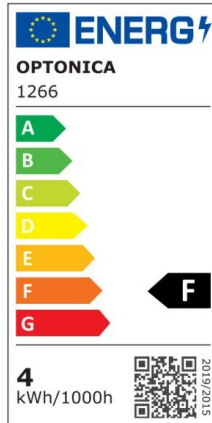

LED Bulb GU10 Dimmable

Power

4W

Light color

White
Light
(WH)

CE

RoHS

Technical specifications

Catalog number	1266
Beam angle	50°
Brand	Optonica
Product Code	SP4-A3
Color Code	860
Color Designation	White Light (WH)
Correlated Color Temperature	6000K
Dimmable	Yes
EAN Code	3800156612662
Energy Consumption	4 kWh/1000h
Energy Efficiency Label	F
Flux	320 lm
FLUX per watt	80lm/W
Input voltage	AC220-265V
Instant On	0.2s
IP	20
Items per box	100
Items per pack	1
Life span	25 000 Hours
Lumen maintenance at end of service life	70%

Material	Aluminium
Mercury Free	Yes
On/Off Cycles	100 000x
Operating Frequency	50-60Hz
Power	4W
Power Factor	0.5
Power LED	4W
Ra ≥	80
Size of Box	280x280x290 mm
Size of package	65x50x50 mm
Size of product	50x55 mm
Socket	GU10
Temperature	-30°C / +50°C
Warranty	2 Years
Wattage Equivalent	35W
Weight of Product	60 gr.