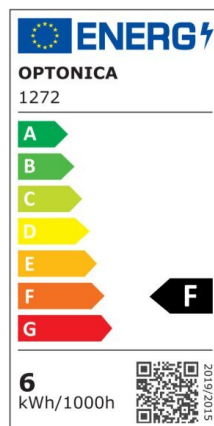

LED Bulb GU10 Dimmable

Power

4W

Light color

White
Light
(WH)

CE

RoHS

Technical specifications

Catalog number	1266
Beam angle	50°
Brand	Optonica
Product Code	SP4-A3
Color Code	860
Color Designation	White Light (WH)
Correlated Color Temperature	6000K
Dimmable	Yes
EAN Code	3800156612662
Energy Consumption	4 kWh/1000h
Energy Efficiency Label	F
Flux	320 lm
FLUX per watt	80lm/W
Input voltage	AC220-265V
Instant On	0.2s
IP	20
Items per box	100
Items per pack	1
Life span	25 000 Hours
Lumen maintenance at end of service life	70%

Material	Aluminium
On/Off Cycles	25 000x
Operating Frequency	50-60Hz
Power	4W
Power Factor	0.5
Power LED	4W
Ra ≥	80
Size of Box	280x280x290 mm
Size of package	65x50x50 mm
Size of product	50x55 mm
Socket	GU10
Temperature	-30°C / +50°C
Warranty	2 Years
Wattage Equivalent	35W
Weight of Product	60 gr.