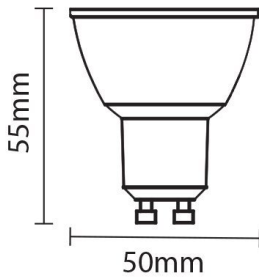

LED Bulb GU10 Dimmable

Power

4W

Light color

White
Light
(WH)

CE

RoHS

Technical specifications

Catalog number	1266
Beam angle	50°
Brand	Optonica
Product Code	SP4-A3
Color Code	860
Color Designation	White Light (WH)
Correlated Color Temperature	6000K
Dimmable	Yes
EAN Code	3800156612662
Energy Consumption	4 kWh/1000h
Energy Efficiency Label	F
Flux	320 lm
FLUX per watt	80lm/W
Input voltage	AC220-265V
Instant On	0.2s
IP	20
Items per box	100
Items per pack	1
Life span	25 000 Hours
Lumen maintenance at end of service life	70%

Material	Aluminium
Mercury Free	Yes
On/Off Cycles	100 000x
Operating Frequency	50-60Hz
Power	4W
Power Factor	0.5
Power LED	4W
Ra ≥	80
Size of Box	280x280x290 mm
Size of package	65x50x50 mm
Size of product	50x55 mm
Socket	GU10
Temperature	-30°C / +50°C
Warranty	2 Years
Wattage Equivalent	35W
Weight of Product	60 gr.