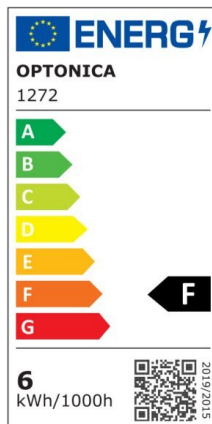

LED Bulb GU10 Dimmable

Power

4W

Light color

White
Light
(WH)

CE

RoHS

Technical specifications

Catalog number	1266
Beam angle	50°
Brand	Optonica
Product Code	SP4-A3
Color Code	860
Color Designation	White Light (WH)
Correlated Color Temperature	6000K
Dimmable	Yes
EAN Code	3800156612662
Energy Consumption	4 kWh/1000h
Energy Efficiency Label	F
Flux	320 lm
FLUX per watt	80lm/W
Input voltage	AC220-265V
Instant On	0.2s
IP	20
Items per box	100
Items per pack	1
Life span	25 000 Hours
Lumen maintenance at end of service life	70%

Material	Aluminium
Mercury Free	Yes
On/Off Cycles	100 000x
Operating Frequency	50-60Hz
Power	4W
Power Factor	0.5
Power LED	4W
Ra ≥	80
Size of Box	280x280x290 mm
Size of package	65x50x50 mm
Size of product	50x55 mm
Socket	GU10
Temperature	-30°C / +50°C
Warranty	2 Years
Wattage Equivalent	35W
Weight of Product	60 gr.