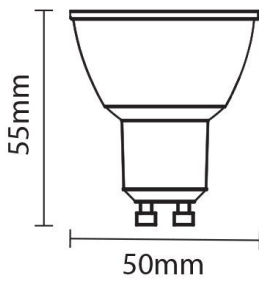

LED Bulb GU10 Dimmable

Power

4W

Light color

White
Light
(WH)

CE

RoHS

Technical specifications

Catalog number	1266
Beam angle	50°
Brand	Optonica
Product Code	SP4-A3
Color Code	860
Color Designation	White Light (WH)
Correlated Color Temperature	6000K
Dimmable	Yes
EAN Code	3800156612662
Energy Consumption	4 kWh/1000h
Energy Efficiency Label	F
Flux	320 lm
FLUX per watt	80lm/W
Input voltage	AC220-265V
Instant On	0.2s
IP	20
Items per box	100
Items per pack	1
Life span	25 000 Hours
Lumen maintenance at end of service life	70%

Material	Aluminium
On/Off Cycles	25 000x
Operating Frequency	50-60Hz
Power	4W
Power Factor	0.5
Power LED	4W
Ra ≥	80
Size of Box	280x280x290 mm
Size of package	65x50x50 mm
Size of product	50x55 mm
Socket	GU10
Temperature	-30°C / +50°C
Warranty	2 Years
Wattage Equivalent	35W
Weight of Product	60 gr.