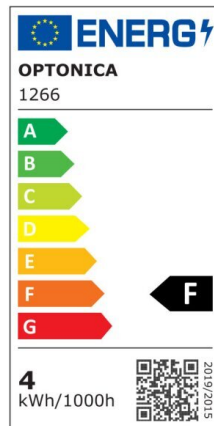

LED Bulb GU10 Dimmable

Power

4W

Light color

White
Light
(WH)

CE

RoHS

Technical specifications

Catalog number	1266
Beam angle	50°
Brand	Optonica
Product Code	SP4-A3
Color Code	860
Color Designation	White Light (WH)
Correlated Color Temperature	6000K
Dimmable	Yes
EAN Code	3800156612662
Energy Consumption	4 kWh/1000h
Energy Efficiency Label	F
Flux	320 lm
FLUX per watt	80lm/W
Input voltage	AC220-265V
Instant On	0.2s
IP	20
Items per box	100
Items per pack	1
Life span	25 000 Hours
Lumen maintenance at end of service life	70%

Material	Aluminium
On/Off Cycles	25 000x
Operating Frequency	50-60Hz
Power	4W
Power Factor	0.5
Power LED	4W
Ra ≥	80
Size of Box	280x280x290 mm
Size of package	65x50x50 mm
Size of product	50x55 mm
Socket	GU10
Temperature	-30°C / +50°C
Warranty	2 Years
Wattage Equivalent	35W
Weight of Product	60 gr.