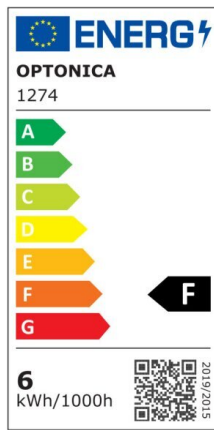

LED Bulb GU10 Dimmable

Power

4W

Light color

White
Light
(WH)

CE

RoHS

Technical specifications

Catalog number	1266
Beam angle	50°
Brand	Optonica
Product Code	SP4-A3
Color Code	860
Color Designation	White Light (WH)
Correlated Color Temperature	6000K
Dimmable	Yes
EAN Code	3800156612662
Energy Consumption	4 kWh/1000h
Energy Efficiency Label	F
Flux	320 lm
FLUX per watt	80lm/W
Input voltage	AC220-265V
Instant On	0.2s
IP	20
Items per box	100
Items per pack	1
Life span	25 000 Hours
Lumen maintenance at end of service life	70%

Material	Aluminium
Mercury Free	Yes
On/Off Cycles	100 000x
Operating Frequency	50-60Hz
Power	4W
Power Factor	0.5
Power LED	4W
Ra ≥	80
Size of Box	280x280x290 mm
Size of package	65x50x50 mm
Size of product	50x55 mm
Socket	GU10
Temperature	-30°C / +50°C
Warranty	2 Years
Wattage Equivalent	35W
Weight of Product	60 gr.