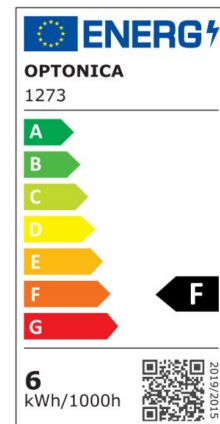

LED Bulb GU10 Dimmable

Power

4W

Light color

White
Light
(WH)

CE

RoHS

Technical specifications

Catalog number	1266
Beam angle	50°
Brand	Optonica
Product Code	SP4-A3
Color Code	860
Color Designation	White Light (WH)
Correlated Color Temperature	6000K
Dimmable	Yes
EAN Code	3800156612662
Energy Consumption	4 kWh/1000h
Energy Efficiency Label	F
Flux	320 lm
FLUX per watt	80lm/W
Input voltage	AC220-265V
Instant On	0.2s
IP	20
Items per box	100
Items per pack	1
Life span	25 000 Hours
Lumen maintenance at end of service life	70%

Material	Aluminium
Mercury Free	Yes
On/Off Cycles	100 000x
Operating Frequency	50-60Hz
Power	4W
Power Factor	0.5
Power LED	4W
Ra ≥	80
Size of Box	280x280x290 mm
Size of package	65x50x50 mm
Size of product	50x55 mm
Socket	GU10
Temperature	-30°C / +50°C
Warranty	2 Years
Wattage Equivalent	35W
Weight of Product	60 gr.