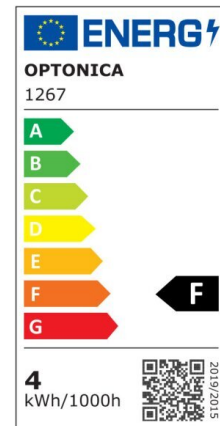

LED Bulb GU10 Dimmable

Power

4W

Light color

White
Light
(WH)

CE

RoHS

Technical specifications

Catalog number	1266
Beam angle	50°
Brand	Optonica
Product Code	SP4-A3
Color Code	860
Color Designation	White Light (WH)
Correlated Color Temperature	6000K
Dimmable	Yes
EAN Code	3800156612662
Energy Consumption	4 kWh/1000h
Energy Efficiency Label	F
Flux	320 lm
FLUX per watt	80lm/W
Input voltage	AC220-265V
Instant On	0.2s
IP	20
Items per box	100
Items per pack	1
Life span	25 000 Hours
Lumen maintenance at end of service life	70%

Material	Aluminium
On/Off Cycles	25 000x
Operating Frequency	50-60Hz
Power	4W
Power Factor	0.5
Power LED	4W
Ra ≥	80
Size of Box	280x280x290 mm
Size of package	65x50x50 mm
Size of product	50x55 mm
Socket	GU10
Temperature	-30°C / +50°C
Warranty	2 Years
Wattage Equivalent	35W
Weight of Product	60 gr.