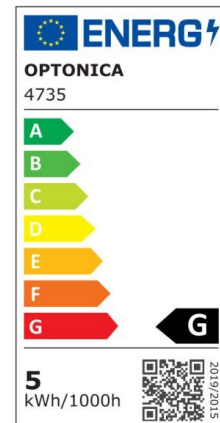

## LED Strip 2835 Waterproof Professional Edition

Power

4.8W/m

Light color

Green

CE

RoHS

## Technical specifications

|  |                 |
|--|-----------------|
| Catalog number                           | 4735            |
| Beam angle                               | 120°            |
| Brand                                    | Optonica        |
| Product Code                             | ST2835-A2       |
| Color Designation                        | Green           |
| Dimmable                                 | Yes             |
| EAN Code                                 | 3800156647350   |
| Energy Consumption                       | 4.8/m kWh/1000h |
| Energy Efficiency Label                  | G               |
| Flux                                     | 300 lm/m        |
| Input voltage                            | 12V             |
| Instant On                               | 0.2s            |
| IP                                       | 65              |
| LED Type                                 | SMD             |
| LEDs/m                                   | 60              |
| Life span                                | 25 000 Hours    |
| Lumen maintenance at end of service life | 70%             |
| Material                                 | Flex PCB        |
| Mercury Free                             | Yes             |
| On/Off Cycles                            | 100 000x        |

|                     |               |
|---------------------|---------------|
| Operating Frequency | 50-60Hz       |
| Power Factor        | 0.5           |
| Power per meter     | 4.8W/m        |
| Ra $\geq$           | 80            |
| Roll                | 5m            |
| Temperature         | -30°C / +50°C |
| Warranty            | 2 Years       |
| Weight of Product   | 155 gr.       |