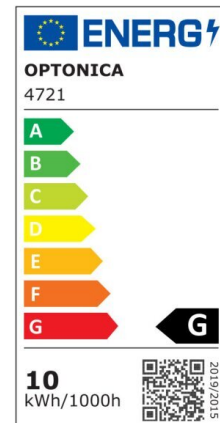

## LED Strip 2835 Waterproof Professional Edition

Power

4.8W/m

Light color

Green

CE

RoHS

## Technical specifications

|  |                 |
|--|-----------------|
| Catalog number                           | 4735            |
| Beam angle                               | 120°            |
| Brand                                    | Optonica        |
| Product Code                             | ST2835-A2       |
| Color Designation                        | Green           |
| Dimmable                                 | Yes             |
| EAN Code                                 | 3800156647350   |
| Energy Consumption                       | 4.8/m kWh/1000h |
| Energy Efficiency Label                  | G               |
| Flux                                     | 300 lm/m        |
| Input voltage                            | 12V             |
| Instant On                               | 0.2s            |
| IP                                       | 65              |
| LED Type                                 | SMD             |
| LEDs/m                                   | 60              |
| Life span                                | 25 000 Hours    |
| Lumen maintenance at end of service life | 70%             |
| Material                                 | Flex PCB        |
| Mercury Free                             | Yes             |
| On/Off Cycles                            | 100 000x        |

|                     |               |
|---------------------|---------------|
| Operating Frequency | 50-60Hz       |
| Power Factor        | 0.5           |
| Power per meter     | 4.8W/m        |
| Ra $\geq$           | 80            |
| Roll                | 5m            |
| Temperature         | -30°C / +50°C |
| Warranty            | 2 Years       |
| Weight of Product   | 155 gr.       |