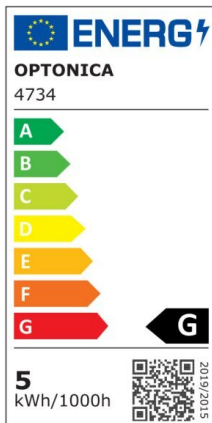

## LED Strip 2835 Waterproof Professional Edition

Power

4.8W/m

Light color

Green

CE

RoHS

## Technical specifications

|  |                 |
|--|-----------------|
| Catalog number                           | 4735            |
| Beam angle                               | 120°            |
| Brand                                    | Optonica        |
| Product Code                             | ST2835-A2       |
| Color Designation                        | Green           |
| Dimmable                                 | Yes             |
| EAN Code                                 | 3800156647350   |
| Energy Consumption                       | 4.8/m kWh/1000h |
| Energy Efficiency Label                  | G               |
| Flux                                     | 300 lm/m        |
| Input voltage                            | 12V             |
| Instant On                               | 0.2s            |
| IP                                       | 65              |
| LED Type                                 | SMD             |
| LEDs/m                                   | 60              |
| Life span                                | 25 000 Hours    |
| Lumen maintenance at end of service life | 70%             |
| Material                                 | Flex PCB        |
| Mercury Free                             | Yes             |
| On/Off Cycles                            | 100 000x        |

|                     |               |
|---------------------|---------------|
| Operating Frequency | 50-60Hz       |
| Power Factor        | 0.5           |
| Power per meter     | 4.8W/m        |
| Ra $\geq$           | 80            |
| Roll                | 5m            |
| Temperature         | -30°C / +50°C |
| Warranty            | 2 Years       |
| Weight of Product   | 155 gr.       |