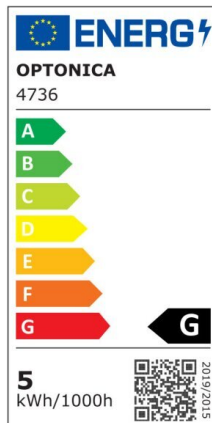

## LED Strip 2835 Waterproof Professional Edition

Power

4.8W/m

Light color

Green

CE

RoHS

## Technical specifications

|  |                 |
|--|-----------------|
| Catalog number                           | 4735            |
| Beam angle                               | 120°            |
| Brand                                    | Optonica        |
| Product Code                             | ST2835-A2       |
| Color Designation                        | Green           |
| Dimmable                                 | Yes             |
| EAN Code                                 | 3800156647350   |
| Energy Consumption                       | 4.8/m kWh/1000h |
| Energy Efficiency Label                  | G               |
| Flux                                     | 300 lm/m        |
| Input voltage                            | 12V             |
| Instant On                               | 0.2s            |
| IP                                       | 65              |
| LED Type                                 | SMD             |
| LEDs/m                                   | 60              |
| Life span                                | 25 000 Hours    |
| Lumen maintenance at end of service life | 70%             |
| Material                                 | Flex PCB        |
| Mercury Free                             | Yes             |
| On/Off Cycles                            | 100 000x        |

|                     |               |
|---------------------|---------------|
| Operating Frequency | 50-60Hz       |
| Power Factor        | 0.5           |
| Power per meter     | 4.8W/m        |
| Ra $\geq$           | 80            |
| Roll                | 5m            |
| Temperature         | -30°C / +50°C |
| Warranty            | 2 Years       |
| Weight of Product   | 155 gr.       |