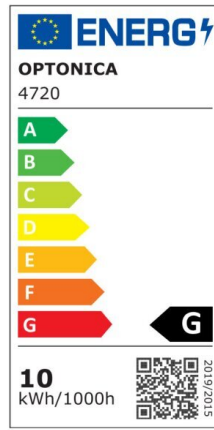

## LED Strip 2835 Waterproof Professional Edition

Power

4.8W/m

Light color

Green

CE

RoHS

## Technical specifications

|  |                 |
|--|-----------------|
| Catalog number                           | 4735            |
| Beam angle                               | 120°            |
| Brand                                    | Optonica        |
| Product Code                             | ST2835-A2       |
| Color Designation                        | Green           |
| Dimmable                                 | Yes             |
| EAN Code                                 | 3800156647350   |
| Energy Consumption                       | 4.8/m kWh/1000h |
| Energy Efficiency Label                  | G               |
| Flux                                     | 300 lm/m        |
| Input voltage                            | 12V             |
| Instant On                               | 0.2s            |
| IP                                       | 65              |
| LED Type                                 | SMD             |
| LEDs/m                                   | 60              |
| Life span                                | 25 000 Hours    |
| Lumen maintenance at end of service life | 70%             |
| Material                                 | Flex PCB        |
| Mercury Free                             | Yes             |
| On/Off Cycles                            | 100 000x        |

|                     |               |
|---------------------|---------------|
| Operating Frequency | 50-60Hz       |
| Power Factor        | 0.5           |
| Power per meter     | 4.8W/m        |
| Ra $\geq$           | 80            |
| Roll                | 5m            |
| Temperature         | -30°C / +50°C |
| Warranty            | 2 Years       |
| Weight of Product   | 155 gr.       |