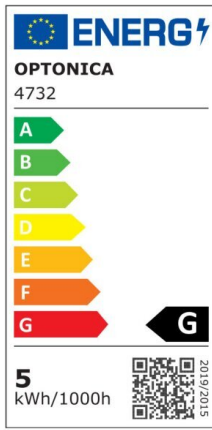

## LED Strip 2835 Waterproof Professional Edition

Power

4.8W/m

Light color

Green

CE

RoHS

## Technical specifications

|  |                 |
|--|-----------------|
| Catalog number                           | 4735            |
| Beam angle                               | 120°            |
| Brand                                    | Optonica        |
| Product Code                             | ST2835-A2       |
| Color Designation                        | Green           |
| Dimmable                                 | Yes             |
| EAN Code                                 | 3800156647350   |
| Energy Consumption                       | 4.8/m kWh/1000h |
| Energy Efficiency Label                  | G               |
| Flux                                     | 300 lm/m        |
| Input voltage                            | 12V             |
| Instant On                               | 0.2s            |
| IP                                       | 65              |
| LED Type                                 | SMD             |
| LEDs/m                                   | 60              |
| Life span                                | 25 000 Hours    |
| Lumen maintenance at end of service life | 70%             |
| Material                                 | Flex PCB        |
| Mercury Free                             | Yes             |
| On/Off Cycles                            | 100 000x        |

|                     |               |
|---------------------|---------------|
| Operating Frequency | 50-60Hz       |
| Power Factor        | 0.5           |
| Power per meter     | 4.8W/m        |
| Ra $\geq$           | 80            |
| Roll                | 5m            |
| Temperature         | -30°C / +50°C |
| Warranty            | 2 Years       |
| Weight of Product   | 155 gr.       |