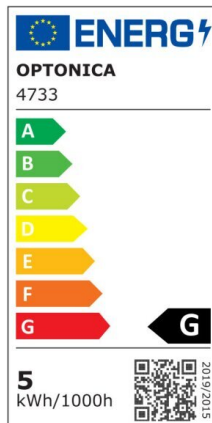

## LED Strip 2835 Waterproof Professional Edition

Power

4.8W/m

Light color

Green

CE

RoHS

## Technical specifications

|  |                 |
|--|-----------------|
| Catalog number                           | 4735            |
| Beam angle                               | 120°            |
| Brand                                    | Optonica        |
| Product Code                             | ST2835-A2       |
| Color Designation                        | Green           |
| Dimmable                                 | Yes             |
| EAN Code                                 | 3800156647350   |
| Energy Consumption                       | 4.8/m kWh/1000h |
| Energy Efficiency Label                  | G               |
| Flux                                     | 300 lm/m        |
| Input voltage                            | 12V             |
| Instant On                               | 0.2s            |
| IP                                       | 65              |
| LED Type                                 | SMD             |
| LEDs/m                                   | 60              |
| Life span                                | 25 000 Hours    |
| Lumen maintenance at end of service life | 70%             |
| Material                                 | Flex PCB        |
| Mercury Free                             | Yes             |
| On/Off Cycles                            | 100 000x        |

|                     |               |
|---------------------|---------------|
| Operating Frequency | 50-60Hz       |
| Power Factor        | 0.5           |
| Power per meter     | 4.8W/m        |
| Ra $\geq$           | 80            |
| Roll                | 5m            |
| Temperature         | -30°C / +50°C |
| Warranty            | 2 Years       |
| Weight of Product   | 155 gr.       |