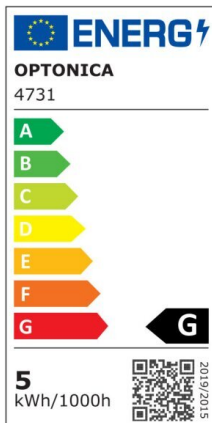

## LED Strip 2835 Waterproof Professional Edition

Power

4.8W/m

Light color

Green

CE

RoHS

## Technical specifications

|  |                 |
|--|-----------------|
| Catalog number                           | 4735            |
| Beam angle                               | 120°            |
| Brand                                    | Optonica        |
| Product Code                             | ST2835-A2       |
| Color Designation                        | Green           |
| Dimmable                                 | Yes             |
| EAN Code                                 | 3800156647350   |
| Energy Consumption                       | 4.8/m kWh/1000h |
| Energy Efficiency Label                  | G               |
| Flux                                     | 300 lm/m        |
| Input voltage                            | 12V             |
| Instant On                               | 0.2s            |
| IP                                       | 65              |
| LED Type                                 | SMD             |
| LEDs/m                                   | 60              |
| Life span                                | 25 000 Hours    |
| Lumen maintenance at end of service life | 70%             |
| Material                                 | Flex PCB        |
| Mercury Free                             | Yes             |
| On/Off Cycles                            | 100 000x        |

|                     |               |
|---------------------|---------------|
| Operating Frequency | 50-60Hz       |
| Power Factor        | 0.5           |
| Power per meter     | 4.8W/m        |
| Ra $\geq$           | 80            |
| Roll                | 5m            |
| Temperature         | -30°C / +50°C |
| Warranty            | 2 Years       |
| Weight of Product   | 155 gr.       |