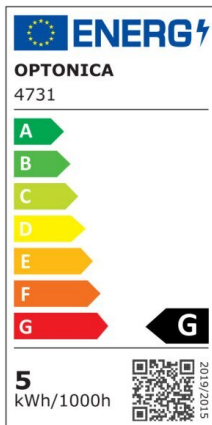

LED Strip 2835 Waterproof Professional Edition

Power

4.8W/m

Light color

RED

CE

RoHS

Technical specifications

Catalog number	4734
Beam angle	120°
Brand	Optonica
Product Code	ST2835-A2
Color Designation	RED
Dimmable	Yes
EAN Code	3800156647343
Energy Consumption	4.8/m kWh/1000h
Energy Efficiency Label	G
Flux	300 lm/m
Input voltage	12V
Instant On	0.2s
IP	54
LED Type	SMD
LEDs/m	60
Life span	25 000 Hours
Lumen maintenance at end of service life	70%
Material	Flex PCB
On/Off Cycles	25 000x
Operating Frequency	50-60Hz

Power Factor	0.5
Power per meter	4.8W/m
Ra ≥	80
Roll	5m
Temperature	-30°C / +50°C
Warranty	2 Years
Weight of Product	155 gr.