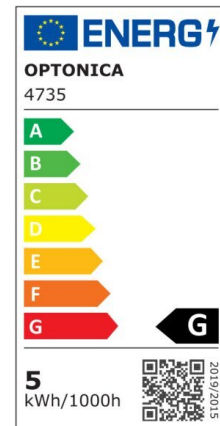

LED Strip 2835 Waterproof Professional Edition

Power

4.8W/m

Light color

RED

CE

RoHS

Technical specifications

Catalog number	4734
Beam angle	120°
Brand	Optonica
Product Code	ST2835-A2
Color Designation	RED
Dimmable	Yes
EAN Code	3800156647343
Energy Consumption	4.8/m kWh/1000h
Energy Efficiency Label	G
Flux	300 lm/m
Input voltage	12V
Instant On	0.2s
IP	54
LED Type	SMD
LEDs/m	60
Life span	25 000 Hours
Lumen maintenance at end of service life	70%
Material	Flex PCB
On/Off Cycles	25 000x
Operating Frequency	50-60Hz

Power Factor	0.5
Power per meter	4.8W/m
Ra ≥	80
Roll	5m
Temperature	-30°C / +50°C
Warranty	2 Years
Weight of Product	155 gr.