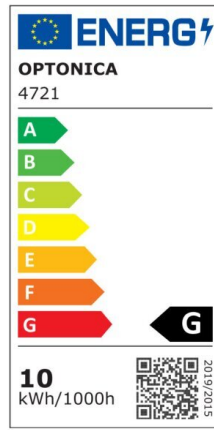

LED Strip 2835 Waterproof Professional Edition

Power

4.8W/m

Light color

RED

CE

RoHS

Technical specifications

Catalog number	4734
Beam angle	120°
Brand	Optonica
Product Code	ST2835-A2
Color Designation	RED
Dimmable	Yes
EAN Code	3800156647343
Energy Consumption	4.8/m kWh/1000h
Energy Efficiency Label	G
Flux	300 lm/m
Input voltage	12V
Instant On	0.2s
IP	54
LED Type	SMD
LEDs/m	60
Life span	25 000 Hours
Lumen maintenance at end of service life	70%
Material	Flex PCB
On/Off Cycles	25 000x
Operating Frequency	50-60Hz

Power Factor	0.5
Power per meter	4.8W/m
Ra ≥	80
Roll	5m
Temperature	-30°C / +50°C
Warranty	2 Years
Weight of Product	155 gr.