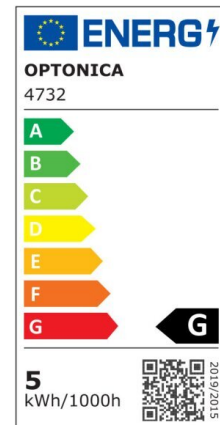

LED Strip 2835 Waterproof Professional Edition

Power

4.8W/m

Light color

RED

CE

RoHS

Technical specifications

Catalog number	4734
Beam angle	120°
Brand	Optonica
Product Code	ST2835-A2
Color Designation	RED
Dimmable	Yes
EAN Code	3800156647343
Energy Consumption	4.8/m kWh/1000h
Energy Efficiency Label	G
Flux	300 lm/m
Input voltage	12V
Instant On	0.2s
IP	54
LED Type	SMD
LEDs/m	60
Life span	25 000 Hours
Lumen maintenance at end of service life	70%
Material	Flex PCB
On/Off Cycles	25 000x
Operating Frequency	50-60Hz

Power Factor	0.5
Power per meter	4.8W/m
Ra ≥	80
Roll	5m
Temperature	-30°C / +50°C
Warranty	2 Years
Weight of Product	155 gr.