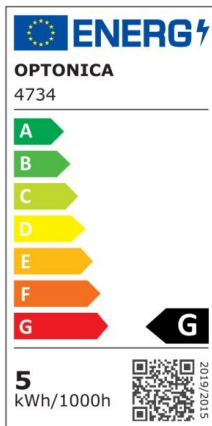

LED Strip 2835 Waterproof Professional Edition

Power

4.8W/m

Light color

RED

CE

RoHS

Technical specifications

Catalog number	4734
Beam angle	120°
Brand	Optonica
Product Code	ST2835-A2
Color Designation	RED
Dimmable	Yes
EAN Code	3800156647343
Energy Consumption	4.8/m kWh/1000h
Energy Efficiency Label	G
Flux	300 lm/m
Input voltage	12V
Instant On	0.2s
IP	54
LED Type	SMD
LEDs/m	60
Life span	25 000 Hours
Lumen maintenance at end of service life	70%
Material	Flex PCB
On/Off Cycles	25 000x
Operating Frequency	50-60Hz

Power Factor	0.5
Power per meter	4.8W/m
Ra ≥	80
Roll	5m
Temperature	-30°C / +50°C
Warranty	2 Years
Weight of Product	155 gr.