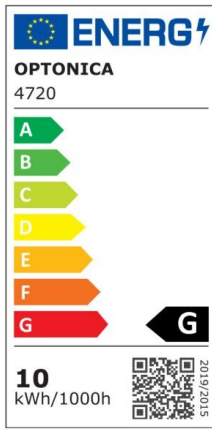

LED Strip 2835 Waterproof Professional Edition

Power

4.8W/m

Light color

RED

CE

RoHS

Technical specifications

Catalog number	4734
Beam angle	120°
Brand	Optonica
Product Code	ST2835-A2
Color Designation	RED
Dimmable	Yes
EAN Code	3800156647343
Energy Consumption	4.8/m kWh/1000h
Energy Efficiency Label	G
Flux	300 lm/m
Input voltage	12V
Instant On	0.2s
IP	54
LED Type	SMD
LEDs/m	60
Life span	25 000 Hours
Lumen maintenance at end of service life	70%
Material	Flex PCB
On/Off Cycles	25 000x
Operating Frequency	50-60Hz

Power Factor	0.5
Power per meter	4.8W/m
Ra ≥	80
Roll	5m
Temperature	-30°C / +50°C
Warranty	2 Years
Weight of Product	155 gr.