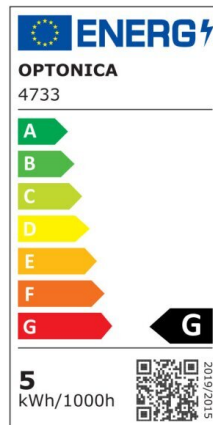

LED Strip 2835 Waterproof Professional Edition

Power

4.8W/m

Light color

RED

CE

RoHS

Technical specifications

Catalog number	4734
Beam angle	120°
Brand	Optonica
Product Code	ST2835-A2
Color Designation	RED
Dimmable	Yes
EAN Code	3800156647343
Energy Consumption	4.8/m kWh/1000h
Energy Efficiency Label	G
Flux	300 lm/m
Input voltage	12V
Instant On	0.2s
IP	54
LED Type	SMD
LEDs/m	60
Life span	25 000 Hours
Lumen maintenance at end of service life	70%
Material	Flex PCB
On/Off Cycles	25 000x
Operating Frequency	50-60Hz

Power Factor	0.5
Power per meter	4.8W/m
Ra ≥	80
Roll	5m
Temperature	-30°C / +50°C
Warranty	2 Years
Weight of Product	155 gr.