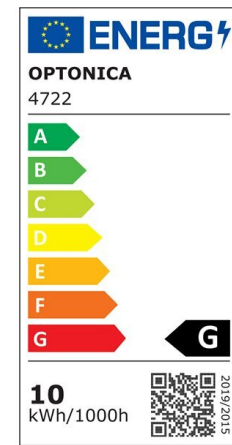

LED Strip 2835 Waterproof Professional Edition

Power

4.8W/m

Light color

RED

CE

RoHS

Technical specifications

Catalog number	4734
Beam angle	120°
Brand	Optonica
Product Code	ST2835-A2
Color Designation	RED
Dimmable	Yes
EAN Code	3800156647343
Energy Consumption	4.8/m kWh/1000h
Energy Efficiency Label	G
Flux	300 lm/m
Input voltage	12V
Instant On	0.2s
IP	54
LED Type	SMD
LEDs/m	60
Life span	25 000 Hours
Lumen maintenance at end of service life	70%
Material	Flex PCB
On/Off Cycles	25 000x
Operating Frequency	50-60Hz

Power Factor	0.5
Power per meter	4.8W/m
Ra ≥	80
Roll	5m
Temperature	-30°C / +50°C
Warranty	2 Years
Weight of Product	155 gr.