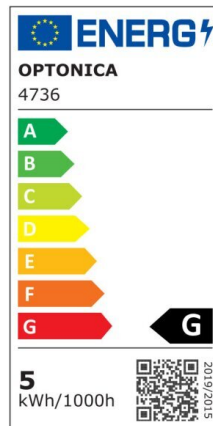

LED Strip 2835 Waterproof Professional Edition

Power

4.8W/m

Light color

RED

CE

RoHS

Technical specifications

Catalog number	4734
Beam angle	120°
Brand	Optonica
Product Code	ST2835-A2
Color Designation	RED
Dimmable	Yes
EAN Code	3800156647343
Energy Consumption	4.8/m kWh/1000h
Energy Efficiency Label	G
Flux	300 lm/m
Input voltage	12V
Instant On	0.2s
IP	54
LED Type	SMD
LEDs/m	60
Life span	25 000 Hours
Lumen maintenance at end of service life	70%
Material	Flex PCB
On/Off Cycles	25 000x
Operating Frequency	50-60Hz

Power Factor	0.5
Power per meter	4.8W/m
Ra ≥	80
Roll	5m
Temperature	-30°C / +50°C
Warranty	2 Years
Weight of Product	155 gr.