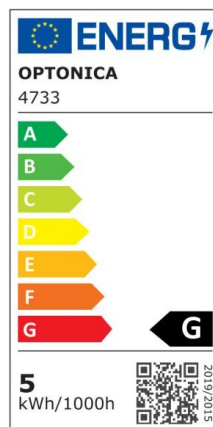

LED Strip 2835 Waterproof Professional Edition

Power

4.8W/m

Light color

Warm White (WW)

CE

RoHS

Technical specifications

Catalog number	4733
Beam angle	120°
Brand	Optonica
Product Code	ST2835-A2
Color Code	828
Color Designation	Warm White (WW)
Correlated Color Temperature	2700K
Dimmable	Yes
EAN Code	3800156647336
Energy Consumption	4.8/m kWh/1000h
Energy Efficiency Label	G
Flux	300 lm/m
Input voltage	12V
Instant On	0.2s
IP	54
LED Type	SMD
LEDs/m	60
Life span	25 000 Hours
Lumen maintenance at end of service life	70%
Material	Flex PCB

Mercury Free	Yes
On/Off Cycles	25 000x
Operating Frequency	50-60Hz
Power Factor	0.5
Power per meter	4.8W/m
Ra ≥	80
Roll	5m
Temperature	-30°C / +50°C
Warranty	2 Years
Weight of Product	155 gr.