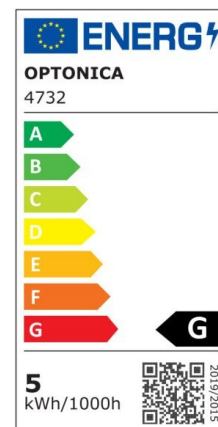

LED Strip 2835 Waterproof Professional Edition

Power

4.8W/m

Light color

Warm White (WW)

CE

RoHS

Technical specifications

Catalog number	4733
Beam angle	120°
Brand	Optonica
Product Code	ST2835-A2
Color Code	828
Color Designation	Warm White (WW)
Correlated Color Temperature	2700K
Dimmable	Yes
EAN Code	3800156647336
Energy Consumption	4.8/m kWh/1000h
Energy Efficiency Label	G
Flux	300 lm/m
Input voltage	12V
Instant On	0.2s
IP	54
LED Type	SMD
LEDs/m	60
Life span	25 000 Hours
Lumen maintenance at end of service life	70%
Material	Flex PCB

Mercury Free	Yes
On/Off Cycles	25 000x
Operating Frequency	50-60Hz
Power Factor	0.5
Power per meter	4.8W/m
Ra ≥	80
Roll	5m
Temperature	-30°C / +50°C
Warranty	2 Years
Weight of Product	155 gr.