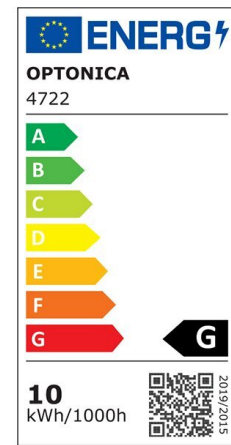

LED Strip 2835 Waterproof Professional Edition

Power

4.8W/m

Light color

Warm White (WW)

CE

RoHS

Technical specifications

Catalog number	4733
Beam angle	120°
Brand	Optonica
Product Code	ST2835-A2
Color Code	828
Color Designation	Warm White (WW)
Correlated Color Temperature	2700K
Dimmable	Yes
EAN Code	3800156647336
Energy Consumption	4.8/m kWh/1000h
Energy Efficiency Label	G
Flux	300 lm/m
Input voltage	12V
Instant On	0.2s
IP	54
LED Type	SMD
LEDs/m	60
Life span	25 000 Hours
Lumen maintenance at end of service life	70%
Material	Flex PCB

Mercury Free	Yes
On/Off Cycles	25 000x
Operating Frequency	50-60Hz
Power Factor	0.5
Power per meter	4.8W/m
Ra ≥	80
Roll	5m
Temperature	-30°C / +50°C
Warranty	2 Years
Weight of Product	155 gr.