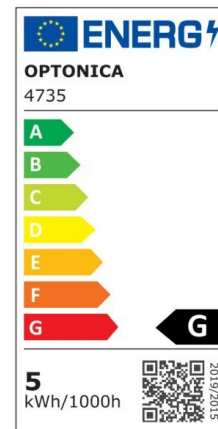

LED Strip 2835 Waterproof Professional Edition

Power

4.8W/m

Light color

Warm White (WW)

CE

RoHS

Technical specifications

Catalog number	4733
Beam angle	120°
Brand	Optonica
Product Code	ST2835-A2
Color Code	828
Color Designation	Warm White (WW)
Correlated Color Temperature	2700K
Dimmable	Yes
EAN Code	3800156647336
Energy Consumption	4.8/m kWh/1000h
Energy Efficiency Label	G
Flux	300 lm/m
Input voltage	12V
Instant On	0.2s
IP	54
LED Type	SMD
LEDs/m	60
Life span	25 000 Hours
Lumen maintenance at end of service life	70%
Material	Flex PCB

Mercury Free	Yes
On/Off Cycles	25 000x
Operating Frequency	50-60Hz
Power Factor	0.5
Power per meter	4.8W/m
Ra ≥	80
Roll	5m
Temperature	-30°C / +50°C
Warranty	2 Years
Weight of Product	155 gr.