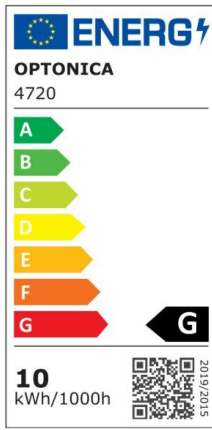

LED Strip 2835 Waterproof Professional Edition

Power

4.8W/m

Light color

Warm White (WW)

CE

RoHS

Technical specifications

Catalog number	4733
Beam angle	120°
Brand	Optonica
Product Code	ST2835-A2
Color Code	828
Color Designation	Warm White (WW)
Correlated Color Temperature	2700K
Dimmable	Yes
EAN Code	3800156647336
Energy Consumption	4.8/m kWh/1000h
Energy Efficiency Label	G
Flux	300 lm/m
Input voltage	12V
Instant On	0.2s
IP	54
LED Type	SMD
LEDs/m	60
Life span	25 000 Hours
Lumen maintenance at end of service life	70%
Material	Flex PCB

Mercury Free	Yes
On/Off Cycles	25 000x
Operating Frequency	50-60Hz
Power Factor	0.5
Power per meter	4.8W/m
Ra ≥	80
Roll	5m
Temperature	-30°C / +50°C
Warranty	2 Years
Weight of Product	155 gr.