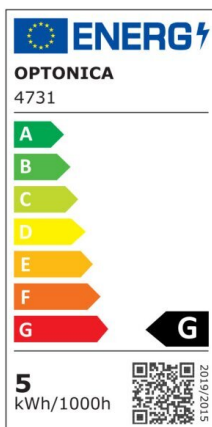

LED Strip 2835 Waterproof Professional Edition

Power

4.8W/m

Light color

Warm White (WW)

CE

RoHS

Technical specifications

Catalog number	4733
Beam angle	120°
Brand	Optonica
Product Code	ST2835-A2
Color Code	828
Color Designation	Warm White (WW)
Correlated Color Temperature	2700K
Dimmable	Yes
EAN Code	3800156647336
Energy Consumption	4.8/m kWh/1000h
Energy Efficiency Label	G
Flux	300 lm/m
Input voltage	12V
Instant On	0.2s
IP	54
LED Type	SMD
LEDs/m	60
Life span	25 000 Hours
Lumen maintenance at end of service life	70%
Material	Flex PCB

Mercury Free	Yes
On/Off Cycles	25 000x
Operating Frequency	50-60Hz
Power Factor	0.5
Power per meter	4.8W/m
Ra ≥	80
Roll	5m
Temperature	-30°C / +50°C
Warranty	2 Years
Weight of Product	155 gr.