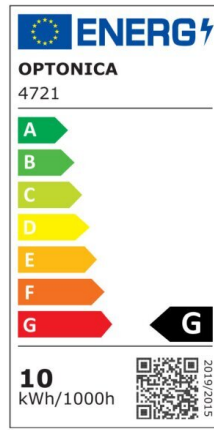

LED Strip 2835 Waterproof Professional Edition

Power

4.8W/m

Light color

Warm White (WW)

CE

RoHS

Technical specifications

Catalog number	4733
Beam angle	120°
Brand	Optonica
Product Code	ST2835-A2
Color Code	828
Color Designation	Warm White (WW)
Correlated Color Temperature	2700K
Dimmable	Yes
EAN Code	3800156647336
Energy Consumption	4.8/m kWh/1000h
Energy Efficiency Label	G
Flux	300 lm/m
Input voltage	12V
Instant On	0.2s
IP	54
LED Type	SMD
LEDs/m	60
Life span	25 000 Hours
Lumen maintenance at end of service life	70%
Material	Flex PCB

Mercury Free	Yes
On/Off Cycles	25 000x
Operating Frequency	50-60Hz
Power Factor	0.5
Power per meter	4.8W/m
Ra ≥	80
Roll	5m
Temperature	-30°C / +50°C
Warranty	2 Years
Weight of Product	155 gr.