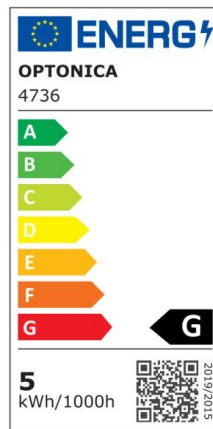

LED Strip 2835 Waterproof Professional Edition

Power

4.8W/m

Light color

Warm White (WW)

CE

RoHS

Technical specifications

Catalog number	4733
Beam angle	120°
Brand	Optonica
Product Code	ST2835-A2
Color Code	828
Color Designation	Warm White (WW)
Correlated Color Temperature	2700K
Dimmable	Yes
EAN Code	3800156647336
Energy Consumption	4.8/m kWh/1000h
Energy Efficiency Label	G
Flux	300 lm/m
Input voltage	12V
Instant On	0.2s
IP	54
LED Type	SMD
LEDs/m	60
Life span	25 000 Hours
Lumen maintenance at end of service life	70%
Material	Flex PCB

Mercury Free	Yes
On/Off Cycles	25 000x
Operating Frequency	50-60Hz
Power Factor	0.5
Power per meter	4.8W/m
Ra ≥	80
Roll	5m
Temperature	-30°C / +50°C
Warranty	2 Years
Weight of Product	155 gr.