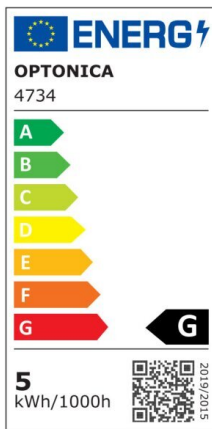

LED Strip 2835 Waterproof Professional Edition

Power

4.8W/m

Light color

Warm White (WW)

CE

RoHS

Technical specifications

Catalog number	4733
Beam angle	120°
Brand	Optonica
Product Code	ST2835-A2
Color Code	828
Color Designation	Warm White (WW)
Correlated Color Temperature	2700K
Dimmable	Yes
EAN Code	3800156647336
Energy Consumption	4.8/m kWh/1000h
Energy Efficiency Label	G
Flux	300 lm/m
Input voltage	12V
Instant On	0.2s
IP	54
LED Type	SMD
LEDs/m	60
Life span	25 000 Hours
Lumen maintenance at end of service life	70%
Material	Flex PCB

Mercury Free	Yes
On/Off Cycles	25 000x
Operating Frequency	50-60Hz
Power Factor	0.5
Power per meter	4.8W/m
Ra ≥	80
Roll	5m
Temperature	-30°C / +50°C
Warranty	2 Years
Weight of Product	155 gr.