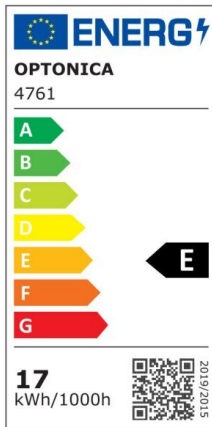

LED Strip 2835 Non-Waterproof Professional Edition

Power

16.5W

Light color

Warm White (WW)

CE

RoHS

Technical specifications

Catalog number	4763
Beam angle	120°
Brand	Optonica
Product Code	ST2835-A1
Color Designation	Warm White (WW)
Correlated Color Temperature	2800K
Dimmable	Yes
EAN Code	3800156647633
Energy Consumption	16.5/m kWh/1000h
Energy Efficiency Label	E
Flux	1700 lm/m
Input voltage	12V
Instant On	0.2s
IP	20

LED Type	SMD
LEDs/m	204
Life span	25 000 Hours
Lumen maintenance at end of service life	70%
Material	Flex PCB
Mercury Free	Yes
On/Off Cycles	100 000x
Operating Frequency	50-60Hz
Power per meter	16.5W/m
Power Factor	0.5
Ra ≥	80
Roll	5m
Temperature	-30°C / +50°C
Warranty	2 Years
Weight of Product	100 gr. /Roll