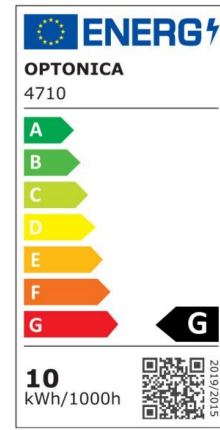

LED Strip 2835 Non-Waterproof Professional Edition

Power

16.5W

Light color

Warm White (WW)

CE

RoHS

Technical specifications

Catalog number	4763
Beam angle	120°
Brand	Optonica
Product Code	ST2835-A1
Color Designation	Warm White (WW)
Correlated Color Temperature	2800K
Dimmable	Yes
EAN Code	3800156647633
Energy Consumption	16.5/m kWh/1000h
Energy Efficiency Label	E
Flux	1700 lm/m
Input voltage	12V
Instant On	0.2s
IP	20

LED Type	SMD
LEDs/m	204
Life span	25 000 Hours
Lumen maintenance at end of service life	70%
Material	Flex PCB
Mercury Free	Yes
On/Off Cycles	100 000x
Operating Frequency	50-60Hz
Power per meter	16.5W/m
Power Factor	0.5
Ra ≥	80
Roll	5m
Temperature	-30°C / +50°C
Warranty	2 Years
Weight of Product	100 gr. /Roll