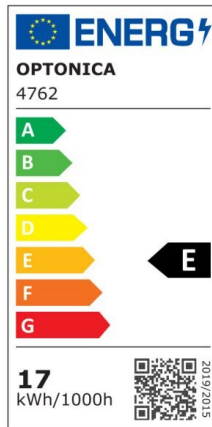

LED Strip 2835 Non-Waterproof Professional Edition

Power

16.5W

Light color

Warm White (WW)

CE

RoHS

Technical specifications

Catalog number	4763
Beam angle	120°
Brand	Optonica
Product Code	ST2835-A1
Color Designation	Warm White (WW)
Correlated Color Temperature	2800K
Dimmable	Yes
EAN Code	3800156647633
Energy Consumption	16.5/m kWh/1000h
Energy Efficiency Label	E
Flux	1700 lm/m
Input voltage	12V
Instant On	0.2s
IP	20

LED Type	SMD
LEDs/m	204
Life span	25 000 Hours
Lumen maintenance at end of service life	70%
Material	Flex PCB
Mercury Free	Yes
On/Off Cycles	100 000x
Operating Frequency	50-60Hz
Power per meter	16.5W/m
Power Factor	0.5
Ra ≥	80
Roll	5m
Temperature	-30°C / +50°C
Warranty	2 Years
Weight of Product	100 gr. /Roll