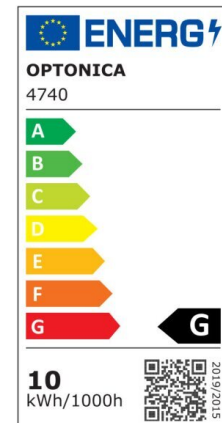

LED Strip 2835 Non-Waterproof Professional Edition

Power

16.5W

Light color

Warm White (WW)

CE

RoHS

Technical specifications

Catalog number	4763
Beam angle	120°
Brand	Optonica
Product Code	ST2835-A1
Color Designation	Warm White (WW)
Correlated Color Temperature	2800K
Dimmable	Yes
EAN Code	3800156647633
Energy Consumption	16.5/m kWh/1000h
Energy Efficiency Label	E
Flux	1700 lm/m
Input voltage	12V
Instant On	0.2s
IP	20

LED Type	SMD
LEDs/m	204
Life span	25 000 Hours
Lumen maintenance at end of service life	70%
Material	Flex PCB
Mercury Free	Yes
On/Off Cycles	100 000x
Operating Frequency	50-60Hz
Power per meter	16.5W/m
Power Factor	0.5
Ra ≥	80
Roll	5m
Temperature	-30°C / +50°C
Warranty	2 Years
Weight of Product	100 gr. /Roll