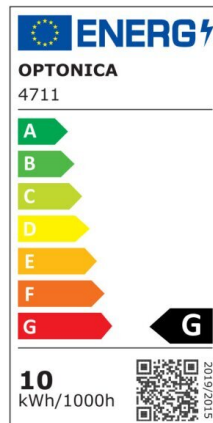

LED Strip 2835 Non-Waterproof Professional Edition

Power

16.5W

Light color

Warm White (WW)

CE

RoHS

Technical specifications

Catalog number	4763
Beam angle	120°
Brand	Optonica
Product Code	ST2835-A1
Color Designation	Warm White (WW)
Correlated Color Temperature	2800K
Dimmable	Yes
EAN Code	3800156647633
Energy Consumption	16.5/m kWh/1000h
Energy Efficiency Label	E
Flux	1700 lm/m
Input voltage	12V
Instant On	0.2s
IP	20

LED Type	SMD
LEDs/m	204
Life span	25 000 Hours
Lumen maintenance at end of service life	70%
Material	Flex PCB
Mercury Free	Yes
On/Off Cycles	100 000x
Operating Frequency	50-60Hz
Power per meter	16.5W/m
Power Factor	0.5
Ra ≥	80
Roll	5m
Temperature	-30°C / +50°C
Warranty	2 Years
Weight of Product	100 gr. /Roll