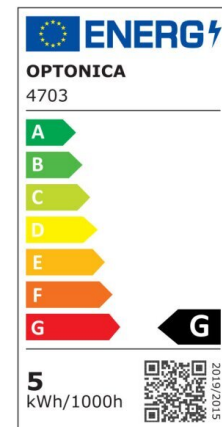

LED Strip 2835 Non-Waterproof Professional Edition

Power

16.5W

Light color

Warm White (WW)

CE

RoHS

Technical specifications

Catalog number	4763
Beam angle	120°
Brand	Optonica
Product Code	ST2835-A1
Color Designation	Warm White (WW)
Correlated Color Temperature	2800K
Dimmable	Yes
EAN Code	3800156647633
Energy Consumption	16.5/m kWh/1000h
Energy Efficiency Label	E
Flux	1700 lm/m
Input voltage	12V
Instant On	0.2s
IP	20

LED Type	SMD
LEDs/m	204
Life span	25 000 Hours
Lumen maintenance at end of service life	70%
Material	Flex PCB
Mercury Free	Yes
On/Off Cycles	100 000x
Operating Frequency	50-60Hz
Power per meter	16.5W/m
Power Factor	0.5
Ra ≥	80
Roll	5m
Temperature	-30°C / +50°C
Warranty	2 Years
Weight of Product	100 gr. /Roll