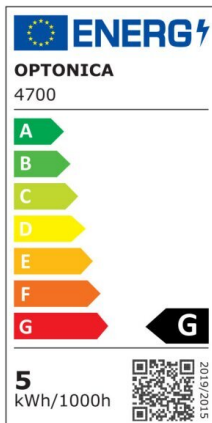

LED Strip 2835 Non-Waterproof Professional Edition

Power

16.5W

Light color

Warm White (WW)

CE

RoHS

Technical specifications

Catalog number	4763
Beam angle	120°
Brand	Optonica
Product Code	ST2835-A1
Color Designation	Warm White (WW)
Correlated Color Temperature	2800K
Dimmable	Yes
EAN Code	3800156647633
Energy Consumption	16.5/m kWh/1000h
Energy Efficiency Label	E
Flux	1700 lm/m
Input voltage	12V
Instant On	0.2s
IP	20

LED Type	SMD
LEDs/m	204
Life span	25 000 Hours
Lumen maintenance at end of service life	70%
Material	Flex PCB
Mercury Free	Yes
On/Off Cycles	100 000x
Operating Frequency	50-60Hz
Power per meter	16.5W/m
Power Factor	0.5
Ra ≥	80
Roll	5m
Temperature	-30°C / +50°C
Warranty	2 Years
Weight of Product	100 gr. /Roll