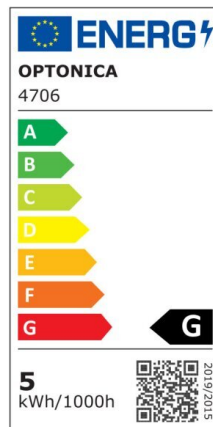

LED Strip 2835 Non-Waterproof Professional Edition

Power

16.5W

Light color

Warm White (WW)

CE

RoHS

Technical specifications

Catalog number	4763
Beam angle	120°
Brand	Optonica
Product Code	ST2835-A1
Color Designation	Warm White (WW)
Correlated Color Temperature	2800K
Dimmable	Yes
EAN Code	3800156647633
Energy Consumption	16.5/m kWh/1000h
Energy Efficiency Label	E
Flux	1700 lm/m
Input voltage	12V
Instant On	0.2s
IP	20

LED Type	SMD
LEDs/m	204
Life span	25 000 Hours
Lumen maintenance at end of service life	70%
Material	Flex PCB
Mercury Free	Yes
On/Off Cycles	100 000x
Operating Frequency	50-60Hz
Power per meter	16.5W/m
Power Factor	0.5
Ra ≥	80
Roll	5m
Temperature	-30°C / +50°C
Warranty	2 Years
Weight of Product	100 gr. /Roll