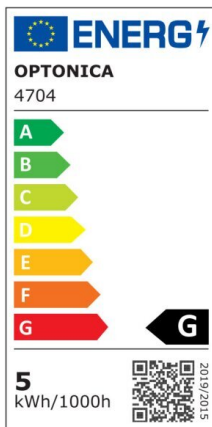

LED Strip 2835 Non-Waterproof Professional Edition

Power

16.5W

Light color

Warm White (WW)

CE

RoHS

Technical specifications

Catalog number	4763
Beam angle	120°
Brand	Optonica
Product Code	ST2835-A1
Color Designation	Warm White (WW)
Correlated Color Temperature	2800K
Dimmable	Yes
EAN Code	3800156647633
Energy Consumption	16.5/m kWh/1000h
Energy Efficiency Label	E
Flux	1700 lm/m
Input voltage	12V
Instant On	0.2s
IP	20

LED Type	SMD
LEDs/m	204
Life span	25 000 Hours
Lumen maintenance at end of service life	70%
Material	Flex PCB
Mercury Free	Yes
On/Off Cycles	100 000x
Operating Frequency	50-60Hz
Power per meter	16.5W/m
Power Factor	0.5
Ra ≥	80
Roll	5m
Temperature	-30°C / +50°C
Warranty	2 Years
Weight of Product	100 gr. /Roll