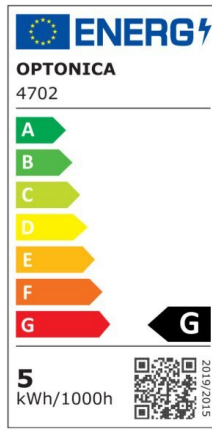

LED Strip 2835 Non-Waterproof Professional Edition

Power

16.5W

Light color

Warm White (WW)

CE

RoHS

Technical specifications

Catalog number	4763
Beam angle	120°
Brand	Optonica
Product Code	ST2835-A1
Color Designation	Warm White (WW)
Correlated Color Temperature	2800K
Dimmable	Yes
EAN Code	3800156647633
Energy Consumption	16.5/m kWh/1000h
Energy Efficiency Label	E
Flux	1700 lm/m
Input voltage	12V
Instant On	0.2s
IP	20

LED Type	SMD
LEDs/m	204
Life span	25 000 Hours
Lumen maintenance at end of service life	70%
Material	Flex PCB
Mercury Free	Yes
On/Off Cycles	100 000x
Operating Frequency	50-60Hz
Power per meter	16.5W/m
Power Factor	0.5
Ra ≥	80
Roll	5m
Temperature	-30°C / +50°C
Warranty	2 Years
Weight of Product	100 gr. /Roll