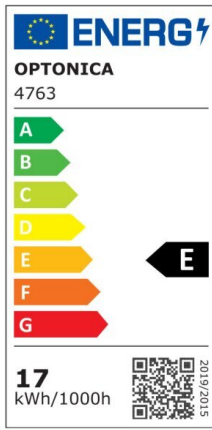

LED Strip 2835 Non-Waterproof Professional Edition

Power

16.5W

Light color

Warm White (WW)

CE

RoHS

Technical specifications

Catalog number	4763
Beam angle	120°
Brand	Optonica
Product Code	ST2835-A1
Color Designation	Warm White (WW)
Correlated Color Temperature	2800K
Dimmable	Yes
EAN Code	3800156647633
Energy Consumption	16.5/m kWh/1000h
Energy Efficiency Label	E
Flux	1700 lm/m
Input voltage	12V
Instant On	0.2s
IP	20

LED Type	SMD
LEDs/m	204
Life span	25 000 Hours
Lumen maintenance at end of service life	70%
Material	Flex PCB
Mercury Free	Yes
On/Off Cycles	100 000x
Operating Frequency	50-60Hz
Power per meter	16.5W/m
Power Factor	0.5
Ra ≥	80
Roll	5m
Temperature	-30°C / +50°C
Warranty	2 Years
Weight of Product	100 gr. /Roll