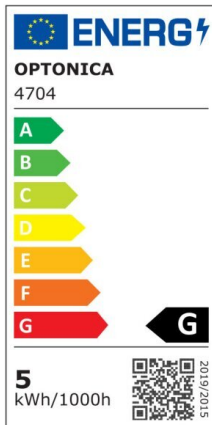

## LED Strip 2835 Non-Waterproof Professional Edition

Power

9.6W/m

Light color

White Light (WH)

CE

RoHS

## Technical specifications

Catalog number	4710
Beam angle	120°
Brand	Optonica
Product Code	ST2835-A1
Color Designation	White Light (WH)
Correlated Color Temperature	6000K
Dimmable	Yes
EAN Code	3800156647107
Energy Consumption	9.6/m kWh/1000h
Energy Efficiency Label	G
FLUX per watt	63lm/W
Input voltage	12V
Instant On	0.2s
IP	20

LED Type	SMD
LEDs/m	120
Life span	25 000 Hours
Lumen maintenance at end of service life	70%
Material	Flex PCB
On/Off Cycles	25 000x
Operating Frequency	50-60Hz
Power per meter	9.6W/m
Power Factor	0.5
Ra ≥	80
Roll	5m
Temperature	-30°C / +50°C
Warranty	2 Years
Weight of Product	75 gr. /Roll