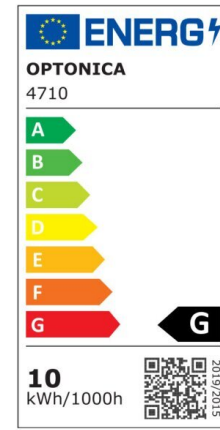

## LED Strip 2835 Non-Waterproof Professional Edition

Power

9.6W/m

Light color

White Light (WH)

CE

RoHS

## Technical specifications

Catalog number	4710
Beam angle	120°
Brand	Optonica
Product Code	ST2835-A1
Color Designation	White Light (WH)
Correlated Color Temperature	6000K
Dimmable	Yes
EAN Code	3800156647107
Energy Consumption	9.6/m kWh/1000h
Energy Efficiency Label	G
FLUX per watt	63lm/W
Input voltage	12V
Instant On	0.2s
IP	20

LED Type	SMD
LEDs/m	120
Life span	25 000 Hours
Lumen maintenance at end of service life	70%
Material	Flex PCB
On/Off Cycles	25 000x
Operating Frequency	50-60Hz
Power per meter	9.6W/m
Power Factor	0.5
Ra ≥	80
Roll	5m
Temperature	-30°C / +50°C
Warranty	2 Years
Weight of Product	75 gr. /Roll