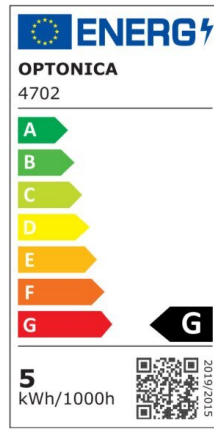

## LED Strip 2835 Non-Waterproof Professional Edition

Power

9.6W/m

Light color

White Light (WH)

CE

RoHS

## Technical specifications

Catalog number	4710
Beam angle	120°
Brand	Optonica
Product Code	ST2835-A1
Color Designation	White Light (WH)
Correlated Color Temperature	6000K
Dimmable	Yes
EAN Code	3800156647107
Energy Consumption	9.6/m kWh/1000h
Energy Efficiency Label	G
FLUX per watt	63lm/W
Input voltage	12V
Instant On	0.2s
IP	20

LED Type	SMD
LEDs/m	120
Life span	25 000 Hours
Lumen maintenance at end of service life	70%
Material	Flex PCB
On/Off Cycles	25 000x
Operating Frequency	50-60Hz
Power per meter	9.6W/m
Power Factor	0.5
Ra ≥	80
Roll	5m
Temperature	-30°C / +50°C
Warranty	2 Years
Weight of Product	75 gr. /Roll