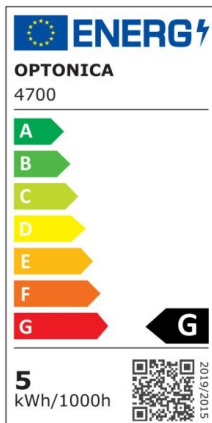

## LED Strip 2835 Non-Waterproof Professional Edition

Power

9.6W/m

Light color

White Light (WH)

CE

RoHS

## Technical specifications

Catalog number	4710
Beam angle	120°
Brand	Optonica
Product Code	ST2835-A1
Color Designation	White Light (WH)
Correlated Color Temperature	6000K
Dimmable	Yes
EAN Code	3800156647107
Energy Consumption	9.6/m kWh/1000h
Energy Efficiency Label	G
FLUX per watt	63lm/W
Input voltage	12V
Instant On	0.2s
IP	20

LED Type	SMD
LEDs/m	120
Life span	25 000 Hours
Lumen maintenance at end of service life	70%
Material	Flex PCB
On/Off Cycles	25 000x
Operating Frequency	50-60Hz
Power per meter	9.6W/m
Power Factor	0.5
Ra ≥	80
Roll	5m
Temperature	-30°C / +50°C
Warranty	2 Years
Weight of Product	75 gr. /Roll