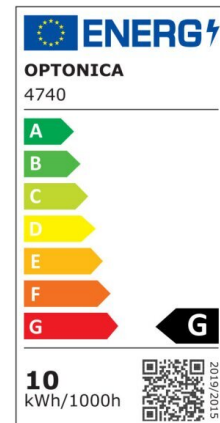

## LED Strip 2835 Non-Waterproof Professional Edition

Power

9.6W/m

Light color

White Light (WH)

CE

RoHS

## Technical specifications

Catalog number	4710
Beam angle	120°
Brand	Optonica
Product Code	ST2835-A1
Color Designation	White Light (WH)
Correlated Color Temperature	6000K
Dimmable	Yes
EAN Code	3800156647107
Energy Consumption	9.6/m kWh/1000h
Energy Efficiency Label	G
FLUX per watt	63lm/W
Input voltage	12V
Instant On	0.2s
IP	20

LED Type	SMD
LEDs/m	120
Life span	25 000 Hours
Lumen maintenance at end of service life	70%
Material	Flex PCB
On/Off Cycles	25 000x
Operating Frequency	50-60Hz
Power per meter	9.6W/m
Power Factor	0.5
Ra ≥	80
Roll	5m
Temperature	-30°C / +50°C
Warranty	2 Years
Weight of Product	75 gr. /Roll