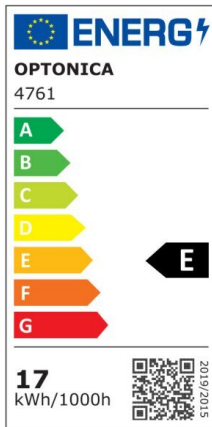

## LED Strip 2835 Non-Waterproof Professional Edition

Power

9.6W/m

Light color

White Light (WH)

CE

RoHS

## Technical specifications

Catalog number	4710
Beam angle	120°
Brand	Optonica
Product Code	ST2835-A1
Color Designation	White Light (WH)
Correlated Color Temperature	6000K
Dimmable	Yes
EAN Code	3800156647107
Energy Consumption	9.6/m kWh/1000h
Energy Efficiency Label	G
FLUX per watt	63lm/W
Input voltage	12V
Instant On	0.2s
IP	20

LED Type	SMD
LEDs/m	120
Life span	25 000 Hours
Lumen maintenance at end of service life	70%
Material	Flex PCB
On/Off Cycles	25 000x
Operating Frequency	50-60Hz
Power per meter	9.6W/m
Power Factor	0.5
Ra ≥	80
Roll	5m
Temperature	-30°C / +50°C
Warranty	2 Years
Weight of Product	75 gr. /Roll