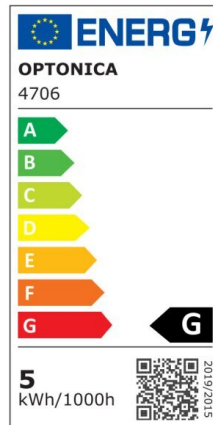

## LED Strip 2835 Non-Waterproof Professional Edition

Power

9.6W/m

Light color

White Light (WH)

CE

RoHS

## Technical specifications

Catalog number	4710
Beam angle	120°
Brand	Optonica
Product Code	ST2835-A1
Color Designation	White Light (WH)
Correlated Color Temperature	6000K
Dimmable	Yes
EAN Code	3800156647107
Energy Consumption	9.6/m kWh/1000h
Energy Efficiency Label	G
FLUX per watt	63lm/W
Input voltage	12V
Instant On	0.2s
IP	20

LED Type	SMD
LEDs/m	120
Life span	25 000 Hours
Lumen maintenance at end of service life	70%
Material	Flex PCB
On/Off Cycles	25 000x
Operating Frequency	50-60Hz
Power per meter	9.6W/m
Power Factor	0.5
Ra ≥	80
Roll	5m
Temperature	-30°C / +50°C
Warranty	2 Years
Weight of Product	75 gr. /Roll