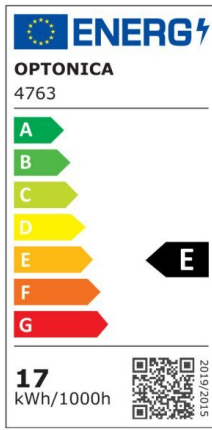

## LED Strip 2835 Non-Waterproof Professional Edition

Power

9.6W/m

Light color

White Light (WH)

CE

RoHS

## Technical specifications

Catalog number	4710
Beam angle	120°
Brand	Optonica
Product Code	ST2835-A1
Color Designation	White Light (WH)
Correlated Color Temperature	6000K
Dimmable	Yes
EAN Code	3800156647107
Energy Consumption	9.6/m kWh/1000h
Energy Efficiency Label	G
FLUX per watt	63lm/W
Input voltage	12V
Instant On	0.2s
IP	20

LED Type	SMD
LEDs/m	120
Life span	25 000 Hours
Lumen maintenance at end of service life	70%
Material	Flex PCB
On/Off Cycles	25 000x
Operating Frequency	50-60Hz
Power per meter	9.6W/m
Power Factor	0.5
Ra ≥	80
Roll	5m
Temperature	-30°C / +50°C
Warranty	2 Years
Weight of Product	75 gr. /Roll