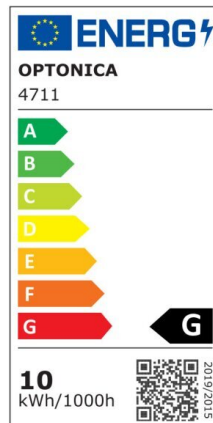

## LED Strip 2835 Non-Waterproof Professional Edition

Power

9.6W/m

Light color

White Light (WH)

CE

RoHS

## Technical specifications

Catalog number	4710
Beam angle	120°
Brand	Optonica
Product Code	ST2835-A1
Color Designation	White Light (WH)
Correlated Color Temperature	6000K
Dimmable	Yes
EAN Code	3800156647107
Energy Consumption	9.6/m kWh/1000h
Energy Efficiency Label	G
FLUX per watt	63lm/W
Input voltage	12V
Instant On	0.2s
IP	20

LED Type	SMD
LEDs/m	120
Life span	25 000 Hours
Lumen maintenance at end of service life	70%
Material	Flex PCB
On/Off Cycles	25 000x
Operating Frequency	50-60Hz
Power per meter	9.6W/m
Power Factor	0.5
Ra ≥	80
Roll	5m
Temperature	-30°C / +50°C
Warranty	2 Years
Weight of Product	75 gr. /Roll