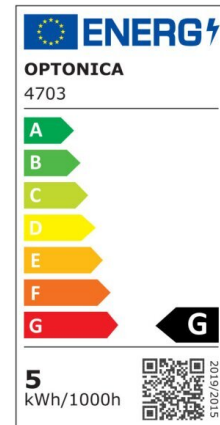

## LED Strip 2835 Non-Waterproof Professional Edition

Power

9.6W/m

Light color

White Light (WH)

CE

RoHS

## Technical specifications

Catalog number	4710
Beam angle	120°
Brand	Optonica
Product Code	ST2835-A1
Color Designation	White Light (WH)
Correlated Color Temperature	6000K
Dimmable	Yes
EAN Code	3800156647107
Energy Consumption	9.6/m kWh/1000h
Energy Efficiency Label	G
FLUX per watt	63lm/W
Input voltage	12V
Instant On	0.2s
IP	20

LED Type	SMD
LEDs/m	120
Life span	25 000 Hours
Lumen maintenance at end of service life	70%
Material	Flex PCB
On/Off Cycles	25 000x
Operating Frequency	50-60Hz
Power per meter	9.6W/m
Power Factor	0.5
Ra ≥	80
Roll	5m
Temperature	-30°C / +50°C
Warranty	2 Years
Weight of Product	75 gr. /Roll