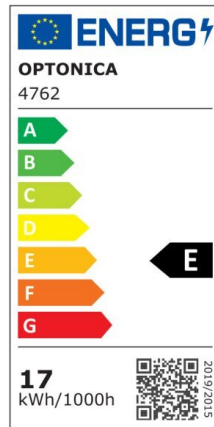

## LED Strip 2835 Non-Waterproof Professional Edition

Power

9.6W/m

Light color

White Light (WH)

CE

RoHS

## Technical specifications

Catalog number	4710
Beam angle	120°
Brand	Optonica
Product Code	ST2835-A1
Color Designation	White Light (WH)
Correlated Color Temperature	6000K
Dimmable	Yes
EAN Code	3800156647107
Energy Consumption	9.6/m kWh/1000h
Energy Efficiency Label	G
FLUX per watt	63lm/W
Input voltage	12V
Instant On	0.2s
IP	20

LED Type	SMD
LEDs/m	120
Life span	25 000 Hours
Lumen maintenance at end of service life	70%
Material	Flex PCB
On/Off Cycles	25 000x
Operating Frequency	50-60Hz
Power per meter	9.6W/m
Power Factor	0.5
Ra ≥	80
Roll	5m
Temperature	-30°C / +50°C
Warranty	2 Years
Weight of Product	75 gr. /Roll