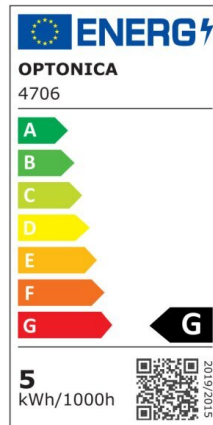

## LED Strip 2835 Non-Waterproof Professional Edition

Power

4.8W/m

Light color

White Light (WH)

CE

RoHS

## Technical specifications

Catalog number	4702
Beam angle	120°
Brand	Optonica
Product Code	ST2835-A1
Color Designation	White Light (WH)
Correlated Color Temperature	6000K
Dimmable	Yes
EAN Code	3800156647022
Energy Consumption	4.8/m kWh/1000h
Energy Efficiency Label	G
Flux	300 lm/m
Input voltage	12V
Instant On	0.2s
IP	20

LED Type	SMD
LEDs/m	60
Life span	25 000 Hours
Lumen maintenance at end of service life	70%
Material	Flex PCB
Mercury Free	Yes
On/Off Cycles	100 000x
Operating Frequency	50-60Hz
Power per meter	4.8W/m
Power Factor	0.5
Ra ≥	80
Roll	5m
Temperature	-30°C / +50°C
Warranty	2 Years
Weight of Product	70 gr. /Roll
Width	8 mm