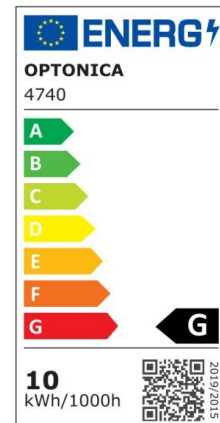

## LED Strip 2835 Non-Waterproof Professional Edition

Power

4.8W/m

Light color

White Light (WH)

CE

RoHS

## Technical specifications

Catalog number	4702
Beam angle	120°
Brand	Optonica
Product Code	ST2835-A1
Color Designation	White Light (WH)
Correlated Color Temperature	6000K
Dimmable	Yes
EAN Code	3800156647022
Energy Consumption	4.8/m kWh/1000h
Energy Efficiency Label	G
Flux	300 lm/m
Input voltage	12V
Instant On	0.2s
IP	20

LED Type	SMD
LEDs/m	60
Life span	25 000 Hours
Lumen maintenance at end of service life	70%
Material	Flex PCB
Mercury Free	Yes
On/Off Cycles	100 000x
Operating Frequency	50-60Hz
Power per meter	4.8W/m
Power Factor	0.5
Ra ≥	80
Roll	5m
Temperature	-30°C / +50°C
Warranty	2 Years
Weight of Product	70 gr. /Roll
Width	8 mm