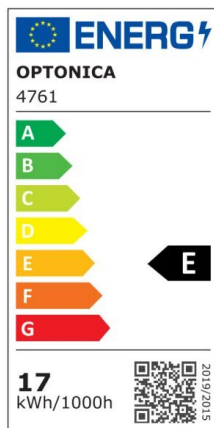

## LED Strip 2835 Non-Waterproof Professional Edition

Power

4.8W/m

Light color

White Light (WH)

CE

RoHS

## Technical specifications

Catalog number	4702
Beam angle	120°
Brand	Optonica
Product Code	ST2835-A1
Color Designation	White Light (WH)
Correlated Color Temperature	6000K
Dimmable	Yes
EAN Code	3800156647022
Energy Consumption	4.8/m kWh/1000h
Energy Efficiency Label	G
Flux	300 lm/m
Input voltage	12V
Instant On	0.2s
IP	20

LED Type	SMD
LEDs/m	60
Life span	25 000 Hours
Lumen maintenance at end of service life	70%
Material	Flex PCB
Mercury Free	Yes
On/Off Cycles	100 000x
Operating Frequency	50-60Hz
Power per meter	4.8W/m
Power Factor	0.5
Ra ≥	80
Roll	5m
Temperature	-30°C / +50°C
Warranty	2 Years
Weight of Product	70 gr. /Roll
Width	8 mm