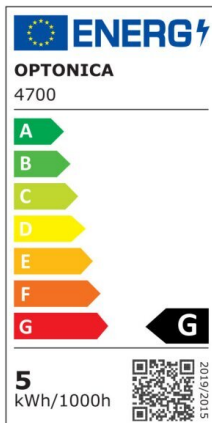

## LED Strip 2835 Non-Waterproof Professional Edition

Power

4.8W/m

Light color

White Light (WH)

CE

RoHS

## Technical specifications

Catalog number	4702
Beam angle	120°
Brand	Optonica
Product Code	ST2835-A1
Color Designation	White Light (WH)
Correlated Color Temperature	6000K
Dimmable	Yes
EAN Code	3800156647022
Energy Consumption	4.8/m kWh/1000h
Energy Efficiency Label	G
Flux	300 lm/m
Input voltage	12V
Instant On	0.2s
IP	20

LED Type	SMD
LEDs/m	60
Life span	25 000 Hours
Lumen maintenance at end of service life	70%
Material	Flex PCB
Mercury Free	Yes
On/Off Cycles	100 000x
Operating Frequency	50-60Hz
Power per meter	4.8W/m
Power Factor	0.5
Ra ≥	80
Roll	5m
Temperature	-30°C / +50°C
Warranty	2 Years
Weight of Product	70 gr. /Roll
Width	8 mm