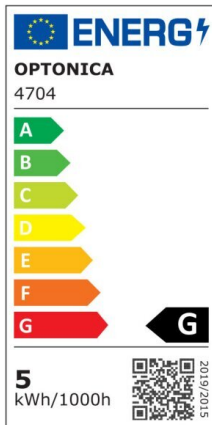

## LED Strip 2835 Non-Waterproof Professional Edition

Power

4.8W/m

Light color

White Light (WH)

CE

RoHS

## Technical specifications

Catalog number	4702
Beam angle	120°
Brand	Optonica
Product Code	ST2835-A1
Color Designation	White Light (WH)
Correlated Color Temperature	6000K
Dimmable	Yes
EAN Code	3800156647022
Energy Consumption	4.8/m kWh/1000h
Energy Efficiency Label	G
Flux	300 lm/m
Input voltage	12V
Instant On	0.2s
IP	20

LED Type	SMD
LEDs/m	60
Life span	25 000 Hours
Lumen maintenance at end of service life	70%
Material	Flex PCB
Mercury Free	Yes
On/Off Cycles	100 000x
Operating Frequency	50-60Hz
Power per meter	4.8W/m
Power Factor	0.5
Ra ≥	80
Roll	5m
Temperature	-30°C / +50°C
Warranty	2 Years
Weight of Product	70 gr. /Roll
Width	8 mm