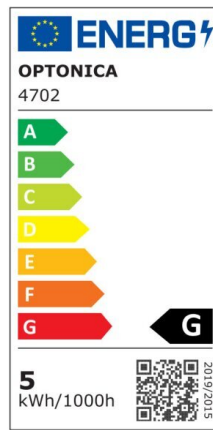

## LED Strip 2835 Non-Waterproof Professional Edition

Power

4.8W/m

Light color

White Light (WH)

CE

RoHS

## Technical specifications

Catalog number	4702
Beam angle	120°
Brand	Optonica
Product Code	ST2835-A1
Color Designation	White Light (WH)
Correlated Color Temperature	6000K
Dimmable	Yes
EAN Code	3800156647022
Energy Consumption	4.8/m kWh/1000h
Energy Efficiency Label	G
Flux	300 lm/m
Input voltage	12V
Instant On	0.2s
IP	20

LED Type	SMD
LEDs/m	60
Life span	25 000 Hours
Lumen maintenance at end of service life	70%
Material	Flex PCB
Mercury Free	Yes
On/Off Cycles	100 000x
Operating Frequency	50-60Hz
Power per meter	4.8W/m
Power Factor	0.5
Ra ≥	80
Roll	5m
Temperature	-30°C / +50°C
Warranty	2 Years
Weight of Product	70 gr. /Roll
Width	8 mm