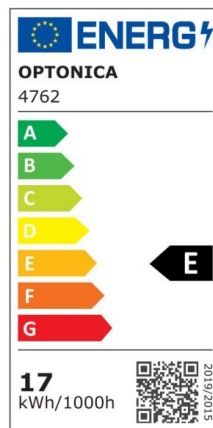

## LED Strip 2835 Non-Waterproof Professional Edition

Power

4.8W/m

Light color

White Light (WH)

CE

RoHS

## Technical specifications

Catalog number	4702
Beam angle	120°
Brand	Optonica
Product Code	ST2835-A1
Color Designation	White Light (WH)
Correlated Color Temperature	6000K
Dimmable	Yes
EAN Code	3800156647022
Energy Consumption	4.8/m kWh/1000h
Energy Efficiency Label	G
Flux	300 lm/m
Input voltage	12V
Instant On	0.2s
IP	20

LED Type	SMD
LEDs/m	60
Life span	25 000 Hours
Lumen maintenance at end of service life	70%
Material	Flex PCB
Mercury Free	Yes
On/Off Cycles	100 000x
Operating Frequency	50-60Hz
Power per meter	4.8W/m
Power Factor	0.5
Ra ≥	80
Roll	5m
Temperature	-30°C / +50°C
Warranty	2 Years
Weight of Product	70 gr. /Roll
Width	8 mm