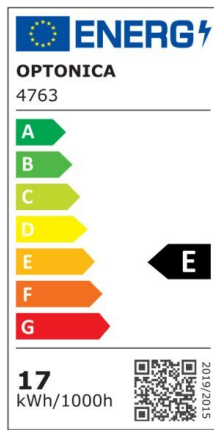

## LED Strip 2835 Non-Waterproof Professional Edition

Power

4.8W/m

Light color

White Light (WH)

CE

RoHS

## Technical specifications

Catalog number	4702
Beam angle	120°
Brand	Optonica
Product Code	ST2835-A1
Color Designation	White Light (WH)
Correlated Color Temperature	6000K
Dimmable	Yes
EAN Code	3800156647022
Energy Consumption	4.8/m kWh/1000h
Energy Efficiency Label	G
Flux	300 lm/m
Input voltage	12V
Instant On	0.2s
IP	20

LED Type	SMD
LEDs/m	60
Life span	25 000 Hours
Lumen maintenance at end of service life	70%
Material	Flex PCB
Mercury Free	Yes
On/Off Cycles	100 000x
Operating Frequency	50-60Hz
Power per meter	4.8W/m
Power Factor	0.5
Ra ≥	80
Roll	5m
Temperature	-30°C / +50°C
Warranty	2 Years
Weight of Product	70 gr. /Roll
Width	8 mm