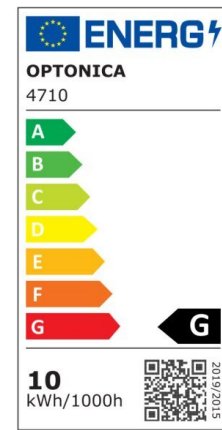

## LED Strip 2835 Non-Waterproof Professional Edition

Power

4.8W/m

Light color

White Light (WH)

CE

RoHS

## Technical specifications

Catalog number	4702
Beam angle	120°
Brand	Optonica
Product Code	ST2835-A1
Color Designation	White Light (WH)
Correlated Color Temperature	6000K
Dimmable	Yes
EAN Code	3800156647022
Energy Consumption	4.8/m kWh/1000h
Energy Efficiency Label	G
Flux	300 lm/m
Input voltage	12V
Instant On	0.2s
IP	20

LED Type	SMD
LEDs/m	60
Life span	25 000 Hours
Lumen maintenance at end of service life	70%
Material	Flex PCB
Mercury Free	Yes
On/Off Cycles	100 000x
Operating Frequency	50-60Hz
Power per meter	4.8W/m
Power Factor	0.5
Ra ≥	80
Roll	5m
Temperature	-30°C / +50°C
Warranty	2 Years
Weight of Product	70 gr. /Roll
Width	8 mm