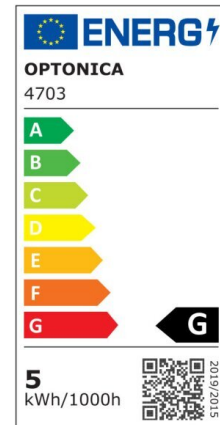

## LED Strip 2835 Non-Waterproof Professional Edition

Power

4.8W/m

Light color

White Light (WH)

CE

RoHS

## Technical specifications

Catalog number	4702
Beam angle	120°
Brand	Optonica
Product Code	ST2835-A1
Color Designation	White Light (WH)
Correlated Color Temperature	6000K
Dimmable	Yes
EAN Code	3800156647022
Energy Consumption	4.8/m kWh/1000h
Energy Efficiency Label	G
Flux	300 lm/m
Input voltage	12V
Instant On	0.2s
IP	20

LED Type	SMD
LEDs/m	60
Life span	25 000 Hours
Lumen maintenance at end of service life	70%
Material	Flex PCB
Mercury Free	Yes
On/Off Cycles	100 000x
Operating Frequency	50-60Hz
Power per meter	4.8W/m
Power Factor	0.5
Ra ≥	80
Roll	5m
Temperature	-30°C / +50°C
Warranty	2 Years
Weight of Product	70 gr. /Roll
Width	8 mm