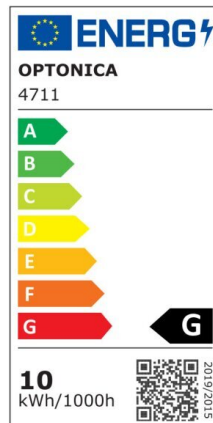

## LED Strip 2835 Non-Waterproof Professional Edition

Power

4.8W/m

Light color

White Light (WH)

CE

RoHS

## Technical specifications

Catalog number	4702
Beam angle	120°
Brand	Optonica
Product Code	ST2835-A1
Color Designation	White Light (WH)
Correlated Color Temperature	6000K
Dimmable	Yes
EAN Code	3800156647022
Energy Consumption	4.8/m kWh/1000h
Energy Efficiency Label	G
Flux	300 lm/m
Input voltage	12V
Instant On	0.2s
IP	20

LED Type	SMD
LEDs/m	60
Life span	25 000 Hours
Lumen maintenance at end of service life	70%
Material	Flex PCB
Mercury Free	Yes
On/Off Cycles	100 000x
Operating Frequency	50-60Hz
Power per meter	4.8W/m
Power Factor	0.5
Ra ≥	80
Roll	5m
Temperature	-30°C / +50°C
Warranty	2 Years
Weight of Product	70 gr. /Roll
Width	8 mm