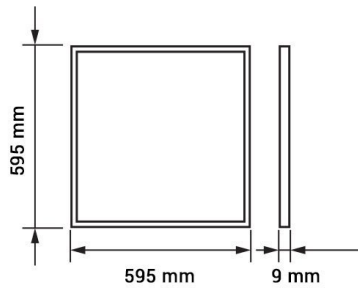

LED Panel 60x60 120lm/W

Power

40W

Light color

White
Light
(WH)

CE

RoHS

Technical specifications

Catalog number	2726
Beam angle	120°
Brand	Optonica
Product Code	DL40-A1
Color Code	860
Color Designation	White Light (WH)
Correlated Color Temperature	6000K
Dimmable	No
EAN Code	3800156627260
Energy Consumption	40 kWh/1000h
Energy Efficiency Label	D
Flux	4800 lm
FLUX per watt	120lm/W
Input voltage	AC175-265V
Instant On	0.2s
IP	20
Items per box	6
Items per pack	1
Life span	25 000 Hours
Lumen maintenance at end of service life	70%
Material	Aluminium
Mercury Free	Yes
On/Off Cycles	100 000x
Operating Frequency	50-60Hz
Power	40W
Power Factor	0.9
Ra ≥	80

Size of Box	635x205x640 mm
Size of package	610x620x30 mm
Size of product	595x595x9 mm
Temperature	-30°C / +50°C
UGR	<19
Warranty	5 Years
Wattage Equivalent	320W
Weight of Product	2.600 kg.