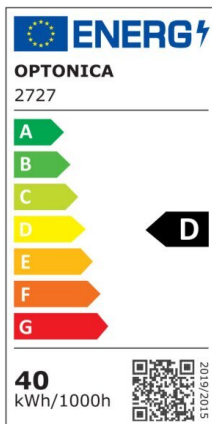

LED Panel 60x60 120lm/W

Power

40W

Light color

White
Light
(WH)

CE

RoHS

Technical specifications

Catalog number	2726
Beam angle	120°
Brand	Optonica
Product Code	DL40-A1
Color Code	860
Color Designation	White Light (WH)
Correlated Color Temperature	6000K
Dimmable	No
EAN Code	3800156627260
Energy Consumption	40 kWh/1000h
Energy Efficiency Label	D
Flux	4800 lm
FLUX per watt	120lm/W
Input voltage	AC175-265V
Instant On	0.2s
IP	20
Items per box	6
Items per pack	1
Life span	25 000 Hours
Lumen maintenance at end of service life	70%
Material	Aluminium
Mercury Free	Yes
On/Off Cycles	100 000x
Operating Frequency	50-60Hz
Power	40W
Power Factor	0.9
Ra ≥	80

Size of Box	635x205x640 mm
Size of package	610x620x30 mm
Size of product	595x595x9 mm
Temperature	-30°C / +50°C
UGR	<19
Warranty	5 Years
Wattage Equivalent	320W
Weight of Product	2.600 kg.