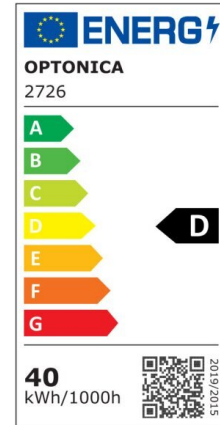

LED Panel 60x60 120lm/W

Power

40W

Light color

White
Light
(WH)

CE

RoHS

Technical specifications

Catalog number	2726
Beam angle	120°
Brand	Optonica
Product Code	DL40-A1
Color Code	860
Color Designation	White Light (WH)
Correlated Color Temperature	6000K
Dimmable	No
EAN Code	3800156627260
Energy Consumption	40 kWh/1000h
Energy Efficiency Label	D
Flux	4800 lm
FLUX per watt	120lm/W
Input voltage	AC175-265V
Instant On	0.2s
IP	20
Items per box	6
Items per pack	1
Life span	25 000 Hours
Lumen maintenance at end of service life	70%
Material	Aluminium
Mercury Free	Yes
On/Off Cycles	100 000x
Operating Frequency	50-60Hz
Power	40W
Power Factor	0.9
Ra ≥	80

Size of Box	635x205x640 mm
Size of package	610x620x30 mm
Size of product	595x595x9 mm
Temperature	-30°C / +50°C
UGR	<19
Warranty	5 Years
Wattage Equivalent	320W
Weight of Product	2.600 kg.