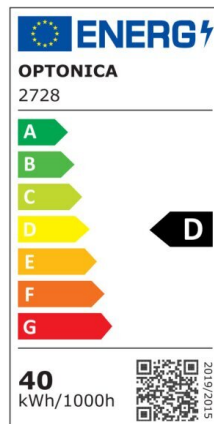

LED Panel 60x60 120lm/W

Power

40W

Light color

White
Light
(WH)

CE

RoHS

Technical specifications

Catalog number	2726
Beam angle	120°
Brand	Optonica
Product Code	DL40-A1
Color Code	860
Color Designation	White Light (WH)
Correlated Color Temperature	6000K
Dimmable	No
EAN Code	3800156627260
Energy Consumption	40 kWh/1000h
Energy Efficiency Label	D
Flux	4800 lm
FLUX per watt	120lm/W
Input voltage	AC175-265V
Instant On	0.2s
IP	20
Items per box	6
Items per pack	1
Life span	25 000 Hours
Lumen maintenance at end of service life	70%
Material	Aluminium
Mercury Free	Yes
On/Off Cycles	100 000x
Operating Frequency	50-60Hz
Power	40W
Power Factor	0.9
Ra ≥	80

Size of Box	635x205x640 mm
Size of package	610x620x30 mm
Size of product	595x595x9 mm
Temperature	-30°C / +50°C
UGR	<19
Warranty	5 Years
Wattage Equivalent	320W
Weight of Product	2.600 kg.