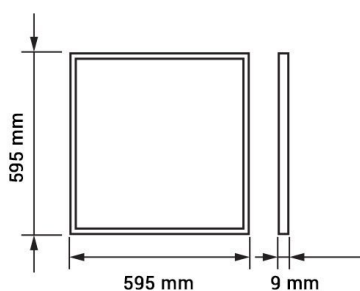

LED Panel 60x60 6 PCS/BOX

Power

36W

Light color

Neutral
White
(NW)

CE

RoHS

Technical specifications

Catalog number	2363
Beam angle	120°
Brand	Optonica
Product Code	DL36-A1
Color Code	845
Color Designation	Neutral White (NW)

Correlated Color Temperature	4500K
Dimmable	No
EAN Code	3800156623637
Energy Consumption	36 kWh/1000h
Energy Efficiency Label	A+
Flux	3200 lm
FLUX per watt	89lm/W
Input voltage	AC220-240V
Instant On	0.2s
IP	20
Items per pack	6 PCS/ BOX
Life span	25 000 Hours
Lumen maintenance at end of service life	70%
Material	Aluminium
Mercury Free	Yes
On/Off Cycles	100 000x
Operating Frequency	50-60Hz
Power	36W
Power Factor	0.9
Ra ≥	80
Size of Box	620x110x625 mm
Size of package	610x610x30 mm
Size of product	595x595x9 mm
Temperature	-30°C / +50°C
Warranty	2 Years
Wattage Equivalent	213W
Weight of Product	3.500 kg.