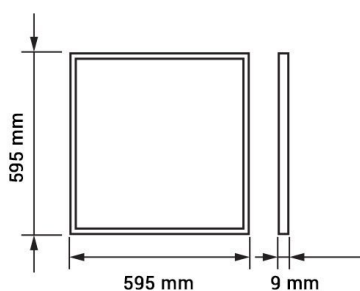

## LED Panel 60x60 6 PCS/BOX

Power

36W

Light color

Neutral  
White  
(NW)

CE

RoHS

## Technical specifications

Catalog number	2363
Beam angle	120°
Brand	Optonica
Product Code	DL36-A1
Color Code	845
Color Designation	Neutral White (NW)
Correlated Color Temperature	4500K
Dimmable	No
EAN Code	3800156623637
Energy Consumption	36 kWh/1000h
Energy Efficiency Label	E
Flux	3600 lm
FLUX per watt	100lm/W
Input voltage	AC220-240V
Instant On	0.2s
IP	20
Items per pack	6 PCS/ BOX
Life span	25 000 Hours
Lumen maintenance at end of service life	70%
Material	Aluminium
On/Off Cycles	25 000x
Operating Frequency	50-60Hz
Power	36W
Power Factor	0.9
Ra ≥	80
Size of Box	620x110x625 mm
Size of package	610x610x30 mm
Size of product	595x595x9 mm
Temperature	-30°C / +50°C
Warranty	2 Years
Wattage	213W

Equivalent	
Weight of Product	3.500 kg.