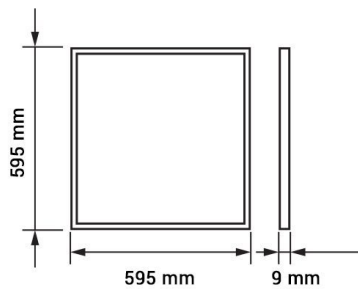

LED Panel 60x60 6 PCS/BOX

Power

36W

Light color

Neutral
White
(NW)

CE

RoHS

Catalog number	2363
Beam angle	120°
Brand	Optonica
Product Code	DL36-A1
Color Code	845
Color Designation	Neutral White (NW)
Correlated Color Temperature	4500K
Dimmable	No
EAN Code	3800156623637
Energy Consumption	36 kWh/1000h
Energy Efficiency Label	E
Flux	3600 lm
FLUX per watt	100lm/W
Input voltage	AC220-240V
Instant On	0.2s
IP	20
Items per pack	6 PCS/ BOX
Life span	25 000 Hours
Lumen maintenance at end of service life	70%
Material	Aluminium
Mercury Free	Yes
On/Off Cycles	100 000x
Operating Frequency	50-60Hz
Power	36W
Power Factor	0.9
Ra ≥	80
Size of Box	620x110x625 mm
Size of package	610x610x30 mm
Size of product	595x595x9 mm
Temperature	-30°C / +50°C
Warranty	2 Years

Wattage Equivalent	213W
Weight of Product	3.500 kg.