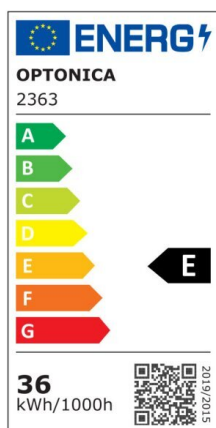

## LED Panel 60x60 6 PCS/BOX

Power

36W

Light color

Neutral  
White  
(NW)

CE

RoHS

## Technical specifications

Catalog number	2363
Beam angle	120°
Brand	Optonica
Product Code	DL36-A1
Color Code	845
Color Designation	Neutral White (NW)
Correlated Color Temperature	4500K
Dimmable	No
EAN Code	3800156623637
Energy Consumption	36 kWh/1000h
Energy Efficiency Label	E
Flux	3600 lm
FLUX per watt	100lm/W
Input voltage	AC220-240V
Instant On	0.2s
IP	20
Items per pack	6 PCS/ BOX
Life span	25 000 Hours
Lumen maintenance at end of service life	70%
Material	Aluminium
On/Off Cycles	25 000x
Operating Frequency	50-60Hz
Power	36W
Power Factor	0.9
Ra ≥	80
Size of Box	620x110x625 mm
Size of package	610x610x30 mm
Size of product	595x595x9 mm
Temperature	-30°C / +50°C
Warranty	2 Years
Wattage	213W