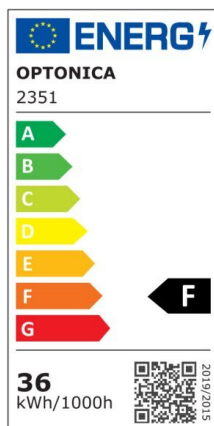

LED Panel 60x60 6 PCS/BOX

Power

36W

Light color

Neutral
White
(NW)

CE

RoHS

Catalog number	2363
Beam angle	120°
Brand	Optonica
Product Code	DL36-A1
Color Code	845
Color Designation	Neutral White (NW)
Correlated Color Temperature	4500K
Dimmable	No
EAN Code	3800156623637
Energy Consumption	36 kWh/1000h
Energy Efficiency Label	E
Flux	3600 lm
FLUX per watt	100lm/W
Input voltage	AC220-240V
Instant On	0.2s
IP	20
Items per pack	6 PCS/ BOX
Life span	25 000 Hours
Lumen maintenance at end of service life	70%
Material	Aluminium
Mercury Free	Yes
On/Off Cycles	100 000x
Operating Frequency	50-60Hz
Power	36W
Power Factor	0.9
Ra ≥	80
Size of Box	620x110x625 mm
Size of package	610x610x30 mm
Size of product	595x595x9 mm
Temperature	-30°C / +50°C
Warranty	2 Years

Wattage Equivalent	213W
Weight of Product	3.500 kg.