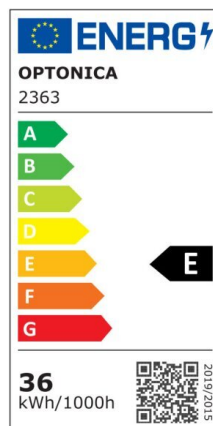

LED Panel 60x60 6 PCS/BOX

Power

36W

Light color

Neutral
White
(NW)

CE

RoHS

Catalog number	2363
Beam angle	120°
Brand	Optonica
Product Code	DL36-A1
Color Code	845
Color Designation	Neutral White (NW)
Correlated Color Temperature	4500K
Dimmable	No
EAN Code	3800156623637
Energy Consumption	36 kWh/1000h
Energy Efficiency Label	E
Flux	3600 lm
FLUX per watt	100lm/W
Input voltage	AC220-240V
Instant On	0.2s
IP	20
Items per pack	6 PCS/ BOX
Life span	25 000 Hours
Lumen maintenance at end of service life	70%
Material	Aluminium
Mercury Free	Yes
On/Off Cycles	100 000x
Operating Frequency	50-60Hz
Power	36W
Power Factor	0.9
Ra ≥	80
Size of Box	620x110x625 mm
Size of package	610x610x30 mm
Size of product	595x595x9 mm
Temperature	-30°C / +50°C
Warranty	2 Years

Wattage Equivalent	213W
Weight of Product	3.500 kg.