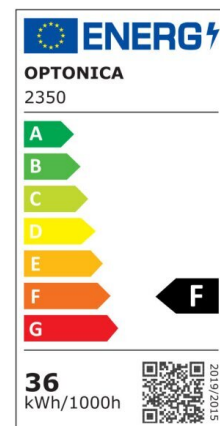

LED Panel 60x60 6 PCS/BOX

Power

36W

Light color

Neutral
White
(NW)

CE

RoHS

Catalog number	2363
Beam angle	120°
Brand	Optonica
Product Code	DL36-A1
Color Code	845
Color Designation	Neutral White (NW)
Correlated Color Temperature	4500K
Dimmable	No
EAN Code	3800156623637
Energy Consumption	36 kWh/1000h
Energy Efficiency Label	E
Flux	3600 lm
FLUX per watt	100lm/W
Input voltage	AC220-240V
Instant On	0.2s
IP	20
Items per pack	6 PCS/ BOX
Life span	25 000 Hours
Lumen maintenance at end of service life	70%
Material	Aluminium
Mercury Free	Yes
On/Off Cycles	100 000x
Operating Frequency	50-60Hz
Power	36W
Power Factor	0.9
Ra ≥	80
Size of Box	620x110x625 mm
Size of package	610x610x30 mm
Size of product	595x595x9 mm
Temperature	-30°C / +50°C
Warranty	2 Years

Wattage Equivalent	213W
Weight of Product	3.500 kg.