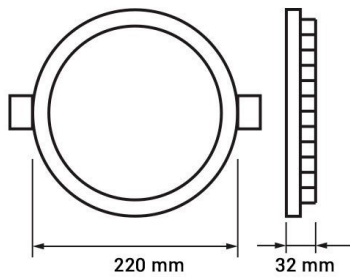

LED Slim Downlight CCT Change Color Dimmable

Power

18W

Light color

White
Light
(WH)
-
Warm
White
(WW)

CE

RoHS

Technical specifications

Catalog number	2584
Beam angle	100°
Brand	Optonica
Product Code	DL20-A7
Color Code	860-830
Color Designation	White Light (WH) - Warm White (WW)
Correlated Color Temperature	6000K-3000K
Dimmable	Yes
EAN Code	3800156625846
Energy Consumption	18 kWh/1000h
Energy Efficiency Label	F
Flux	1600 lm
FLUX per watt	89lm/W
Hole Size	φ205 mm

Input voltage	AC220-240V
Instant On	0.2s
IP	Front IP44/Back IP20
Items per box	20
Items per pack	1
Life span	25 000 Hours
Lumen maintenance at end of service life	70%
Material	Aluminium
Mercury Free	Yes
On/Off Cycles	100 000x
Operating Frequency	50-60Hz
Power	18W
Power Factor	0.5
Ra ≥	80
Size of Box	500x465x240 mm
Size of package	225x220x45 mm
Size of product	φ220x32 mm
Temperature	-30°C / +50°C
Warranty	3 Years
Wattage Equivalent	120W
Weight of Product	440 gr.