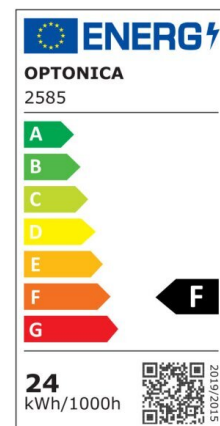

LED Slim Downlight CCT Change Color Dimmable

Power

18W

Light color

White
Light
(WH)
-
Warm
White
(WW)

CE

RoHS

Technical specifications

Catalog number	2584
Beam angle	100°
Brand	Optonica
Product Code	DL20-A7
Color Code	860-830
Color Designation	White Light (WH) - Warm White (WW)
Correlated Color Temperature	6000K-3000K
Dimmable	Yes
EAN Code	3800156625846
Energy Consumption	18 kWh/1000h
Energy Efficiency Label	F
Flux	1600 lm
FLUX per watt	89lm/W
Hole Size	φ205 mm

Input voltage	AC220-240V
Instant On	0.2s
IP	Front IP44/Back IP20
Items per box	20
Items per pack	1
Life span	25 000 Hours
Lumen maintenance at end of service life	70%
Material	Aluminium
Mercury Free	Yes
On/Off Cycles	100 000x
Operating Frequency	50-60Hz
Power	18W
Power Factor	0.5
Ra ≥	80
Size of Box	500x465x240 mm
Size of package	225x220x45 mm
Size of product	φ220x32 mm
Temperature	-30°C / +50°C
Warranty	3 Years
Wattage Equivalent	120W
Weight of Product	440 gr.