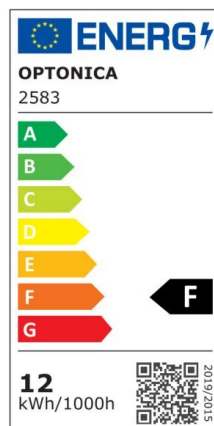

LED Slim Downlight CCT Change Color Dimmable

Power

18W

Light color

White
Light
(WH)
-
Warm
White
(WW)

CE

RoHS

Technical specifications

Catalog number	2584
Beam angle	100°
Brand	Optonica
Product Code	DL20-A7
Color Code	860-830
Color Designation	White Light (WH) - Warm White (WW)
Correlated Color Temperature	6000K-3000K
Dimmable	Yes
EAN Code	3800156625846
Energy Consumption	18 kWh/1000h
Energy Efficiency Label	F
Flux	1600 lm
FLUX per watt	89lm/W
Hole Size	φ205 mm

Input voltage	AC220-240V
Instant On	0.2s
IP	Front IP44/Back IP20
Items per box	20
Items per pack	1
Life span	25 000 Hours
Lumen maintenance at end of service life	70%
Material	Aluminium
Mercury Free	Yes
On/Off Cycles	100 000x
Operating Frequency	50-60Hz
Power	18W
Power Factor	0.5
Ra ≥	80
Size of Box	500x465x240 mm
Size of package	225x220x45 mm
Size of product	φ220x32 mm
Temperature	-30°C / +50°C
Warranty	3 Years
Wattage Equivalent	120W
Weight of Product	440 gr.