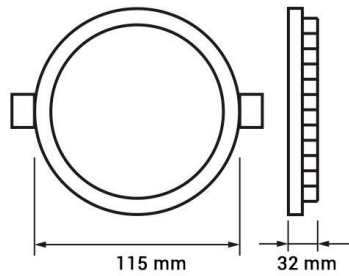

LED Slim Downlight CCT Change Color Dimmable

Power

18W

Light color

White
Light
(WH)
-
Warm
White
(WW)

CE

RoHS

Technical specifications

Catalog number	2584
Beam angle	100°
Brand	Optonica
Product Code	DL20-A7
Color Code	860-830
Color Designation	White Light (WH) - Warm White (WW)
Correlated Color Temperature	6000K-3000K
Dimmable	Yes
EAN Code	3800156625846
Energy Consumption	18 kWh/1000h
Energy Efficiency Label	F
Flux	1600 lm
FLUX per watt	89lm/W
Hole Size	φ205 mm

Input voltage	AC220-240V
Instant On	0.2s
IP	Front IP44/Back IP20
Items per box	20
Items per pack	1
Life span	25 000 Hours
Lumen maintenance at end of service life	70%
Material	Aluminium
Mercury Free	Yes
On/Off Cycles	100 000x
Operating Frequency	50-60Hz
Power	18W
Power Factor	0.5
Ra ≥	80
Size of Box	500x465x240 mm
Size of package	225x220x45 mm
Size of product	φ220x32 mm
Temperature	-30°C / +50°C
Warranty	3 Years
Wattage Equivalent	120W
Weight of Product	440 gr.