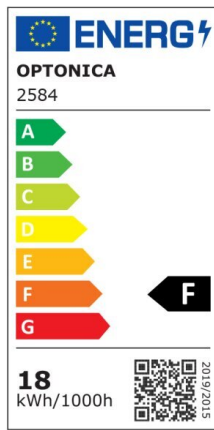

LED Slim Downlight CCT Change Color Dimmable

Power

18W

Light color

White
Light
(WH)
-
Warm
White
(WW)

CE

RoHS

Technical specifications

Catalog number	2584
Beam angle	100°
Brand	Optonica
Product Code	DL20-A7
Color Code	860-830
Color Designation	White Light (WH) - Warm White (WW)
Correlated Color Temperature	6000K-3000K
Dimmable	Yes
EAN Code	3800156625846
Energy Consumption	18 kWh/1000h
Energy Efficiency Label	F
Flux	1600 lm
FLUX per watt	89lm/W
Hole Size	φ205 mm

Input voltage	AC220-240V
Instant On	0.2s
IP	Front IP44/Back IP20
Items per box	20
Items per pack	1
Life span	25 000 Hours
Lumen maintenance at end of service life	70%
Material	Aluminium
Mercury Free	Yes
On/Off Cycles	100 000x
Operating Frequency	50-60Hz
Power	18W
Power Factor	0.5
Ra ≥	80
Size of Box	500x465x240 mm
Size of package	225x220x45 mm
Size of product	φ220x32 mm
Temperature	-30°C / +50°C
Warranty	3 Years
Wattage Equivalent	120W
Weight of Product	440 gr.