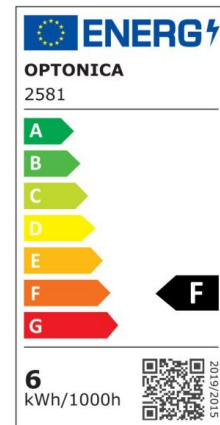

LED Slim Downlight CCT Change Color Dimmable

Power

18W

Light color

White
Light
(WH)
-
Warm
White
(WW)

CE

RoHS

Technical specifications

Catalog number	2584
Beam angle	100°
Brand	Optonica
Product Code	DL20-A7
Color Code	860-830
Color Designation	White Light (WH) - Warm White (WW)
Correlated Color Temperature	6000K-3000K
Dimmable	Yes
EAN Code	3800156625846
Energy Consumption	18 kWh/1000h
Energy Efficiency Label	F
Flux	1600 lm
FLUX per watt	89lm/W
Hole Size	φ205 mm

Input voltage	AC220-240V
Instant On	0.2s
IP	Front IP44/Back IP20
Items per box	20
Items per pack	1
Life span	25 000 Hours
Lumen maintenance at end of service life	70%
Material	Aluminium
Mercury Free	Yes
On/Off Cycles	100 000x
Operating Frequency	50-60Hz
Power	18W
Power Factor	0.5
Ra ≥	80
Size of Box	500x465x240 mm
Size of package	225x220x45 mm
Size of product	φ220x32 mm
Temperature	-30°C / +50°C
Warranty	3 Years
Wattage Equivalent	120W
Weight of Product	440 gr.