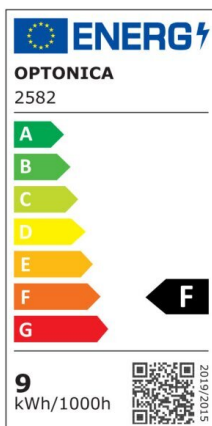

LED Slim Downlight CCT Change Color Dimmable

Power

18W

Light color

White
Light
(WH)
-
Warm
White
(WW)

CE

RoHS

Technical specifications

Catalog number	2584
Beam angle	100°
Brand	Optonica
Product Code	DL20-A7
Color Code	860-830
Color Designation	White Light (WH) - Warm White (WW)
Correlated Color Temperature	6000K-3000K
Dimmable	Yes
EAN Code	3800156625846
Energy Consumption	18 kWh/1000h
Energy Efficiency Label	F
Flux	1600 lm
FLUX per watt	89lm/W
Hole Size	φ205 mm

Input voltage	AC220-240V
Instant On	0.2s
IP	Front IP44/Back IP20
Items per box	20
Items per pack	1
Life span	25 000 Hours
Lumen maintenance at end of service life	70%
Material	Aluminium
Mercury Free	Yes
On/Off Cycles	100 000x
Operating Frequency	50-60Hz
Power	18W
Power Factor	0.5
Ra ≥	80
Size of Box	500x465x240 mm
Size of package	225x220x45 mm
Size of product	φ220x32 mm
Temperature	-30°C / +50°C
Warranty	3 Years
Wattage Equivalent	120W
Weight of Product	440 gr.