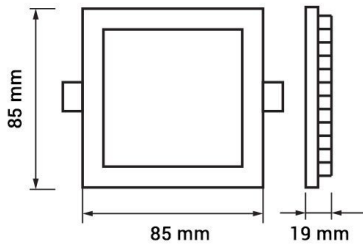

## LED Mini Panel Square High Class 5 Years Warranty

Power

6W

Light color

Warm White (WW)

CE

RoHS

## Technical specifications

Catalog number	2570
Beam angle	120°
Brand	Optonica
Product Code	DL6-A4
Color Code	828
Color Designation	Warm White (WW)
Correlated Color Temperature	2800K
Dimmable	No
EAN Code	3800156625709
Energy Consumption	6 kWh/1000h
Energy Efficiency Label	G
Flux	420 lm
FLUX per watt	70lm/W
Hole Size	110x110 mm
Input voltage	AC170-265V
Instant On	0.2s
IP	20
Items per box	40
Items per pack	1
Life span	25 000 Hours
Lumen	70%

maintenance at end of service life	
Material	Aluminium
On/Off Cycles	25 000x
Operating Frequency	50-60Hz
Power	6W
Power Factor	0.9
Ra ≥	80
Size of Box	370x280x235 mm
Size of package	155x155x35 mm
Size of product	120x120x19 mm
Temperature	-30°C / +50°C
Warranty	5 Years
Wattage Equivalent	28W
Weight of Product	230 gr.