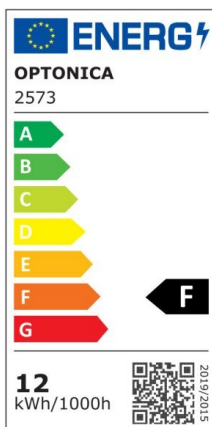

## LED Mini Panel Square High Class 5 Years Warranty

Power

6W

Light color

Warm White (WW)

CE

RoHS

## Technical specifications

Catalog number	2570
Beam angle	120°
Brand	Optonica
Product Code	DL6-A4
Color Code	828
Color Designation	Warm White (WW)
Correlated Color Temperature	2800K
Dimmable	No
EAN Code	3800156625709
Energy Consumption	6 kWh/1000h
Energy Efficiency Label	G
Flux	420 lm
FLUX per watt	70lm/W
Hole Size	110x110 mm
Input voltage	AC170-265V
Instant On	0.2s
IP	20
Items per box	40
Items per pack	1
Life span	25 000 Hours
Lumen	70%

maintenance at end of service life	
Material	Aluminium
On/Off Cycles	25 000x
Operating Frequency	50-60Hz
Power	6W
Power Factor	0.9
Ra ≥	80
Size of Box	370x280x235 mm
Size of package	155x155x35 mm
Size of product	120x120x19 mm
Temperature	-30°C / +50°C
Warranty	5 Years
Wattage Equivalent	28W
Weight of Product	230 gr.