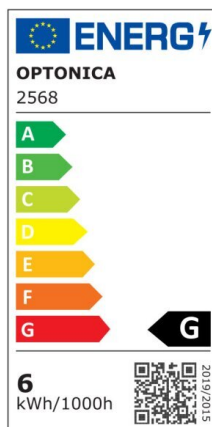

## LED Mini Panel Square High Class 5 Years Warranty

Power

6W

Light color

Warm White (WW)

CE

RoHS

## Technical specifications

Catalog number	2570
Beam angle	120°
Brand	Optonica
Product Code	DL6-A4
Color Code	828
Color Designation	Warm White (WW)
Correlated Color Temperature	2800K
Dimmable	No
EAN Code	3800156625709
Energy Consumption	6 kWh/1000h
Energy Efficiency Label	G
Flux	420 lm
FLUX per watt	70lm/W
Hole Size	110x110 mm
Input voltage	AC170-265V
Instant On	0.2s
IP	20
Items per box	40
Items per pack	1
Life span	25 000 Hours
Lumen	70%

maintenance at end of service life	
Material	Aluminium
On/Off Cycles	25 000x
Operating Frequency	50-60Hz
Power	6W
Power Factor	0.9
Ra ≥	80
Size of Box	370x280x235 mm
Size of package	155x155x35 mm
Size of product	120x120x19 mm
Temperature	-30°C / +50°C
Warranty	5 Years
Wattage Equivalent	28W
Weight of Product	230 gr.