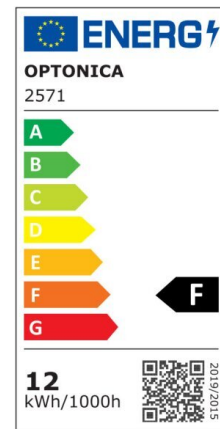

## LED Mini Panel Square High Class 5 Years Warranty

Power

6W

Light color

Warm White (WW)

CE

RoHS

## Technical specifications

Catalog number	2570
Beam angle	120°
Brand	Optonica
Product Code	DL6-A4
Color Code	828
Color Designation	Warm White (WW)
Correlated Color Temperature	2800K
Dimmable	No
EAN Code	3800156625709
Energy Consumption	6 kWh/1000h
Energy Efficiency Label	G
Flux	420 lm
FLUX per watt	70lm/W
Hole Size	110x110 mm
Input voltage	AC170-265V
Instant On	0.2s
IP	20
Items per box	40
Items per pack	1
Life span	25 000 Hours
Lumen	70%

maintenance at end of service life	
Material	Aluminium
On/Off Cycles	25 000x
Operating Frequency	50-60Hz
Power	6W
Power Factor	0.9
Ra ≥	80
Size of Box	370x280x235 mm
Size of package	155x155x35 mm
Size of product	120x120x19 mm
Temperature	-30°C / +50°C
Warranty	5 Years
Wattage Equivalent	28W
Weight of Product	230 gr.