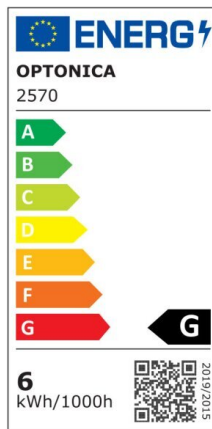

## LED Mini Panel Square High Class 5 Years Warranty

Power

6W

Light color

Warm White (WW)

CE

RoHS

## Technical specifications

Catalog number	2570
Beam angle	120°
Brand	Optonica
Product Code	DL6-A4
Color Code	828
Color Designation	Warm White (WW)
Correlated Color Temperature	2800K
Dimmable	No
EAN Code	3800156625709
Energy Consumption	6 kWh/1000h
Energy Efficiency Label	G
Flux	420 lm
FLUX per watt	70lm/W
Hole Size	110x110 mm
Input voltage	AC170-265V
Instant On	0.2s
IP	20
Items per box	40
Items per pack	1
Life span	25 000 Hours
Lumen	70%

maintenance at end of service life	
Material	Aluminium
On/Off Cycles	25 000x
Operating Frequency	50-60Hz
Power	6W
Power Factor	0.9
Ra ≥	80
Size of Box	370x280x235 mm
Size of package	155x155x35 mm
Size of product	120x120x19 mm
Temperature	-30°C / +50°C
Warranty	5 Years
Wattage Equivalent	28W
Weight of Product	230 gr.