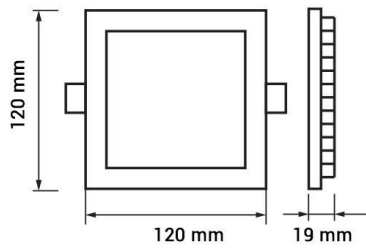

## LED Mini Panel Square High Class 5 Years Warranty

Power

6W

Light color

Warm White (WW)

CE

RoHS

## Technical specifications

Catalog number	2570
Beam angle	120°
Brand	Optonica
Product Code	DL6-A4
Color Code	828
Color Designation	Warm White (WW)
Correlated Color Temperature	2800K
Dimmable	No
EAN Code	3800156625709
Energy Consumption	6 kWh/1000h
Energy Efficiency Label	G
Flux	420 lm
FLUX per watt	70lm/W
Hole Size	110x110 mm
Input voltage	AC170-265V
Instant On	0.2s
IP	20
Items per box	40
Items per pack	1
Life span	25 000 Hours
Lumen	70%

maintenance at end of service life	
Material	Aluminium
On/Off Cycles	25 000x
Operating Frequency	50-60Hz
Power	6W
Power Factor	0.9
Ra ≥	80
Size of Box	370x280x235 mm
Size of package	155x155x35 mm
Size of product	120x120x19 mm
Temperature	-30°C / +50°C
Warranty	5 Years
Wattage Equivalent	28W
Weight of Product	230 gr.