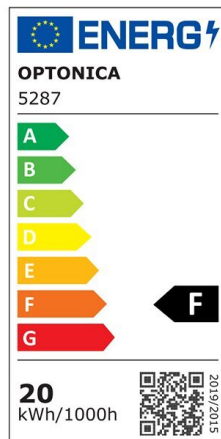

LED Magnetic Floodlight M35 20W 10 Head White - Dimmable

Power

20W

Light color

Warm
White

CE

RoHS

Technical specifications

Catalog number	5287
Beam angle	24°
Brand	Optonica
Product Code	LN20-A4
Color Designation	Warm White

Correlated Color Temperature	3000K
Dimmable	Yes
EAN Code	3800156652873
Energy Consumption	20 kWh/1000h
Energy Efficiency Label	F
Flux	1600 lm
FLUX per watt	80 lm/W
Input voltage	DC: 48V
Instant On	0.1 s
IP	20
Items per box	30
Items per pack	1
Life span	25 000 Hours
Lumen maintenance at end of service life	70%
Material	Plastic+ALU
On/Off Cycles	25 000x
Operating Frequency	50-60 Hz
Power	20W
Ra ≥	80
Size of Box	405x335x255 mm
Size of package	290x73x38mm
Size of product	270x34x50.5
Temperature	-20°C/ +40°C
Warranty	2 Years