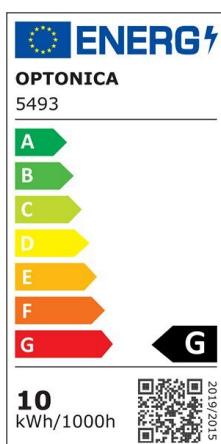

LED Mini Magnetic Track Light MM30 10W

Power

10W

Light color

CE

RoHS

Technical specifications

Catalog number	5493
Input voltage	DC: 48V
IP	20
Instant On	0.1 s
Items per box	40
Items per pack	1

Material	Aluminium
On/Off Cycles	25 000x
Operating Frequency	50-60 Hz
Power	10W
Ra ≥	80
Size of Box	365x300x270 mm
Size of package	70x30x280 mm
Size of product	32x11x240 mm
Temperature	-20°C/ +40°C
Warranty	2 Years
Beam angle	90°
Brand	Optonica
Product Code	M10-A1
Correlated Color Temperature	3000K
Dimmable	No
EAN Code	3800156654938
Energy Efficiency Label	G
Flux	520 lm
FLUX per watt	52 lm/W
Life span	25 000 Hours
Lumen maintenance at end of service life	70%