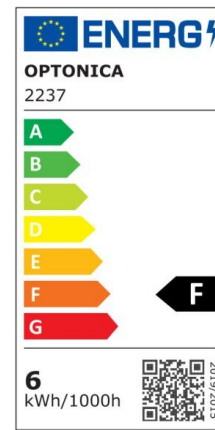

## LED Surface Panel Square

Power

24W

Light color

Neutral  
White  
(NW)

CE

RoHS

## Technical specifications

Catalog number	2257
Beam angle	120°
Brand	Optonica
Product Code	DL18-A1
Color Code	845
Color Designation	Neutral White (NW)
Correlated Color Temperature	4500K

Dimmable	No
EAN Code	3800156622579
Energy Consumption	24 kWh/1000h
Energy Efficiency Label	F
Flux	1920 lm
FLUX per watt	80lm/W
Input voltage	AC180-260V
Instant On	0.2s
IP	20
Items per box	10
Items per pack	1
Life span	25 000 Hours
Lumen maintenance at end of service life	70%
Material	Aluminium
Mercury Free	Yes
On/Off Cycles	100 000x
Operating Frequency	50-60Hz
Power	24W
Power Factor	0.5
Ra ≥	80
Size of package	310x305x45 mm
Size of product	300x300x39 mm
Temperature	-30°C / +50°C
Warranty	2 Years
Wattage Equivalent	192W
Weight of Product	1.080 kg.