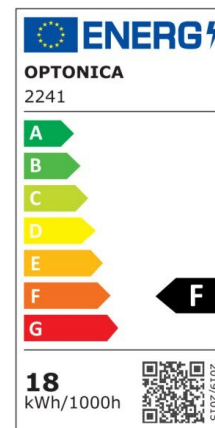

## LED Surface Panel Square

Power

24W

Light color

Neutral  
White  
(NW)

CE

RoHS

## Technical specifications

Catalog number	2257
Beam angle	120°
Brand	Optonica
Product Code	DL18-A1
Color Code	845
Color Designation	Neutral White (NW)
Correlated Color Temperature	4500K

Dimmable	No
EAN Code	3800156622579
Energy Consumption	24 kWh/1000h
Energy Efficiency Label	F
Flux	1920 lm
FLUX per watt	80lm/W
Input voltage	AC180-260V
Instant On	0.2s
IP	20
Items per box	10
Items per pack	1
Life span	25 000 Hours
Lumen maintenance at end of service life	70%
Material	Aluminium
Mercury Free	Yes
On/Off Cycles	100 000x
Operating Frequency	50-60Hz
Power	24W
Power Factor	0.5
Ra ≥	80
Size of package	310x305x45 mm
Size of product	300x300x39 mm
Temperature	-30°C / +50°C
Warranty	2 Years
Wattage Equivalent	192W
Weight of Product	1.080 kg.