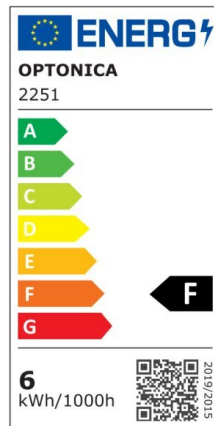

## LED Surface Panel Square

Power

24W

Light color

Neutral  
White  
(NW)

CE

RoHS

## Technical specifications

Catalog number	2257
Beam angle	120°
Brand	Optonica
Product Code	DL18-A1
Color Code	845
Color Designation	Neutral White (NW)
Correlated Color Temperature	4500K

Dimmable	No
EAN Code	3800156622579
Energy Consumption	24 kWh/1000h
Energy Efficiency Label	F
Flux	1920 lm
FLUX per watt	80lm/W
Input voltage	AC180-260V
Instant On	0.2s
IP	20
Items per box	10
Items per pack	1
Life span	25 000 Hours
Lumen maintenance at end of service life	70%
Material	Aluminium
Mercury Free	Yes
On/Off Cycles	100 000x
Operating Frequency	50-60Hz
Power	24W
Power Factor	0.5
Ra ≥	80
Size of package	310x305x45 mm
Size of product	300x300x39 mm
Temperature	-30°C / +50°C
Warranty	2 Years
Wattage Equivalent	192W
Weight of Product	1.080 kg.