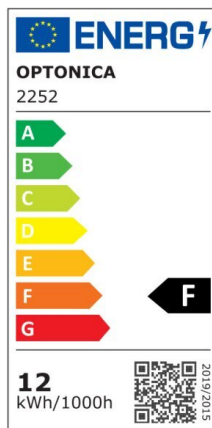

## LED Surface Panel Square

Power

24W

Light color

Neutral  
White  
(NW)

CE

RoHS

## Technical specifications

Catalog number	2257
Beam angle	120°
Brand	Optonica
Product Code	DL18-A1
Color Code	845
Color Designation	Neutral White (NW)
Correlated Color Temperature	4500K

Dimmable	No
EAN Code	3800156622579
Energy Consumption	24 kWh/1000h
Energy Efficiency Label	F
Flux	1920 lm
FLUX per watt	80lm/W
Input voltage	AC180-260V
Instant On	0.2s
IP	20
Items per box	10
Items per pack	1
Life span	25 000 Hours
Lumen maintenance at end of service life	70%
Material	Aluminium
Mercury Free	Yes
On/Off Cycles	100 000x
Operating Frequency	50-60Hz
Power	24W
Power Factor	0.5
Ra ≥	80
Size of package	310x305x45 mm
Size of product	300x300x39 mm
Temperature	-30°C / +50°C
Warranty	2 Years
Wattage Equivalent	192W
Weight of Product	1.080 kg.