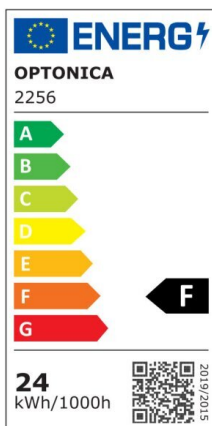

## LED Surface Panel Square

Power

24W

Light color

Neutral  
White  
(NW)

CE

RoHS

## Technical specifications

Catalog number	2257
Beam angle	120°
Brand	Optonica
Product Code	DL18-A1
Color Code	845
Color Designation	Neutral White (NW)
Correlated Color Temperature	4500K

Dimmable	No
EAN Code	3800156622579
Energy Consumption	24 kWh/1000h
Energy Efficiency Label	F
Flux	1920 lm
FLUX per watt	80lm/W
Input voltage	AC180-260V
Instant On	0.2s
IP	20
Items per box	10
Items per pack	1
Life span	25 000 Hours
Lumen maintenance at end of service life	70%
Material	Aluminium
Mercury Free	Yes
On/Off Cycles	100 000x
Operating Frequency	50-60Hz
Power	24W
Power Factor	0.5
Ra ≥	80
Size of package	310x305x45 mm
Size of product	300x300x39 mm
Temperature	-30°C / +50°C
Warranty	2 Years
Wattage Equivalent	192W
Weight of Product	1.080 kg.