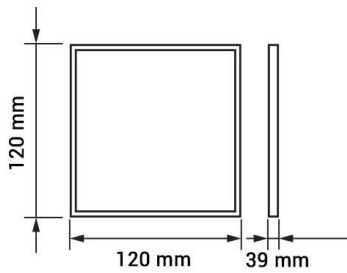

## LED Surface Panel Square

Power

24W

Light color

Neutral  
White  
(NW)

CE

RoHS

## Technical specifications

Catalog number	2257
Beam angle	120°
Brand	Optonica
Product Code	DL18-A1
Color Code	845
Color Designation	Neutral White (NW)
Correlated Color Temperature	4500K

Dimmable	No
EAN Code	3800156622579
Energy Consumption	24 kWh/1000h
Energy Efficiency Label	F
Flux	1920 lm
FLUX per watt	80lm/W
Input voltage	AC180-260V
Instant On	0.2s
IP	20
Items per box	10
Items per pack	1
Life span	25 000 Hours
Lumen maintenance at end of service life	70%
Material	Aluminium
Mercury Free	Yes
On/Off Cycles	100 000x
Operating Frequency	50-60Hz
Power	24W
Power Factor	0.5
Ra ≥	80
Size of package	310x305x45 mm
Size of product	300x300x39 mm
Temperature	-30°C / +50°C
Warranty	2 Years
Wattage Equivalent	192W
Weight of Product	1.080 kg.