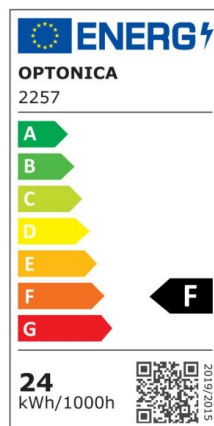

## LED Surface Panel Square

Power

24W

Light color

Neutral  
White  
(NW)

CE

RoHS

## Technical specifications

Catalog number	2257
Beam angle	120°
Brand	Optonica
Product Code	DL18-A1
Color Code	845
Color Designation	Neutral White (NW)
Correlated Color Temperature	4500K

Dimmable	No
EAN Code	3800156622579
Energy Consumption	24 kWh/1000h
Energy Efficiency Label	F
Flux	1920 lm
FLUX per watt	80lm/W
Input voltage	AC180-260V
Instant On	0.2s
IP	20
Items per box	10
Items per pack	1
Life span	25 000 Hours
Lumen maintenance at end of service life	70%
Material	Aluminium
Mercury Free	Yes
On/Off Cycles	100 000x
Operating Frequency	50-60Hz
Power	24W
Power Factor	0.5
Ra ≥	80
Size of package	310x305x45 mm
Size of product	300x300x39 mm
Temperature	-30°C / +50°C
Warranty	2 Years
Wattage Equivalent	192W
Weight of Product	1.080 kg.