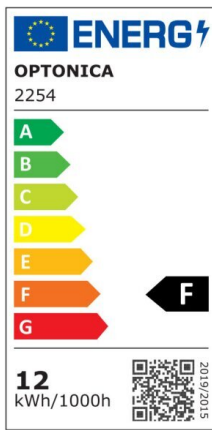

## LED Surface Panel Square

Power

24W

Light color

Neutral  
White  
(NW)

CE

RoHS

## Technical specifications

Catalog number	2257
Beam angle	120°
Brand	Optonica
Product Code	DL18-A1
Color Code	845
Color Designation	Neutral White (NW)
Correlated Color Temperature	4500K

Dimmable	No
EAN Code	3800156622579
Energy Consumption	24 kWh/1000h
Energy Efficiency Label	F
Flux	1920 lm
FLUX per watt	80lm/W
Input voltage	AC180-260V
Instant On	0.2s
IP	20
Items per box	10
Items per pack	1
Life span	25 000 Hours
Lumen maintenance at end of service life	70%
Material	Aluminium
Mercury Free	Yes
On/Off Cycles	100 000x
Operating Frequency	50-60Hz
Power	24W
Power Factor	0.5
Ra ≥	80
Size of package	310x305x45 mm
Size of product	300x300x39 mm
Temperature	-30°C / +50°C
Warranty	2 Years
Wattage Equivalent	192W
Weight of Product	1.080 kg.