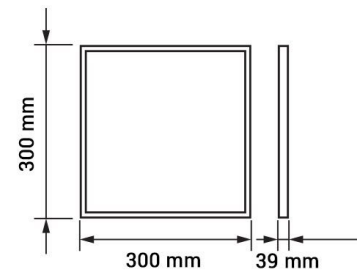

## LED Surface Panel Square

Power

24W

Light color

Neutral  
White  
(NW)

CE

RoHS

## Technical specifications

Catalog number	2257
Beam angle	120°
Brand	Optonica
Product Code	DL18-A1
Color Code	845
Color Designation	Neutral White (NW)
Correlated Color Temperature	4500K

Dimmable	No
EAN Code	3800156622579
Energy Consumption	24 kWh/1000h
Energy Efficiency Label	F
Flux	1920 lm
FLUX per watt	80lm/W
Input voltage	AC180-260V
Instant On	0.2s
IP	20
Items per box	10
Items per pack	1
Life span	25 000 Hours
Lumen maintenance at end of service life	70%
Material	Aluminium
Mercury Free	Yes
On/Off Cycles	100 000x
Operating Frequency	50-60Hz
Power	24W
Power Factor	0.5
Ra ≥	80
Size of package	310x305x45 mm
Size of product	300x300x39 mm
Temperature	-30°C / +50°C
Warranty	2 Years
Wattage Equivalent	192W
Weight of Product	1.080 kg.