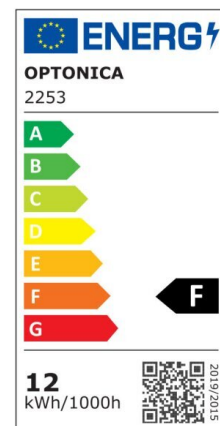

## LED Surface Panel Square

Power

24W

Light color

Neutral  
White  
(NW)

CE

RoHS

## Technical specifications

Catalog number	2257
Beam angle	120°
Brand	Optonica
Product Code	DL18-A1
Color Code	845
Color Designation	Neutral White (NW)
Correlated Color Temperature	4500K

Dimmable	No
EAN Code	3800156622579
Energy Consumption	24 kWh/1000h
Energy Efficiency Label	F
Flux	1920 lm
FLUX per watt	80lm/W
Input voltage	AC180-260V
Instant On	0.2s
IP	20
Items per box	10
Items per pack	1
Life span	25 000 Hours
Lumen maintenance at end of service life	70%
Material	Aluminium
Mercury Free	Yes
On/Off Cycles	100 000x
Operating Frequency	50-60Hz
Power	24W
Power Factor	0.5
Ra ≥	80
Size of package	310x305x45 mm
Size of product	300x300x39 mm
Temperature	-30°C / +50°C
Warranty	2 Years
Wattage Equivalent	192W
Weight of Product	1.080 kg.