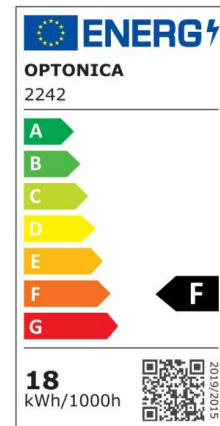

## LED Surface Panel Square

Power

24W

Light color

Neutral  
White  
(NW)

CE

RoHS

## Technical specifications

Catalog number	2257
Beam angle	120°
Brand	Optonica
Product Code	DL18-A1
Color Code	845
Color Designation	Neutral White (NW)
Correlated Color Temperature	4500K

Dimmable	No
EAN Code	3800156622579
Energy Consumption	24 kWh/1000h
Energy Efficiency Label	F
Flux	1920 lm
FLUX per watt	80lm/W
Input voltage	AC180-260V
Instant On	0.2s
IP	20
Items per box	10
Items per pack	1
Life span	25 000 Hours
Lumen maintenance at end of service life	70%
Material	Aluminium
Mercury Free	Yes
On/Off Cycles	100 000x
Operating Frequency	50-60Hz
Power	24W
Power Factor	0.5
Ra ≥	80
Size of package	310x305x45 mm
Size of product	300x300x39 mm
Temperature	-30°C / +50°C
Warranty	2 Years
Wattage Equivalent	192W
Weight of Product	1.080 kg.