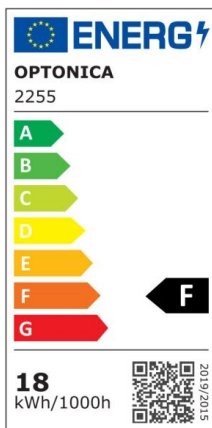

## LED Surface Panel Square

Power

24W

Light color

Neutral  
White  
(NW)

CE

RoHS

## Technical specifications

Catalog number	2257
Beam angle	120°
Brand	Optonica
Product Code	DL18-A1
Color Code	845
Color Designation	Neutral White (NW)
Correlated Color Temperature	4500K

Dimmable	No
EAN Code	3800156622579
Energy Consumption	24 kWh/1000h
Energy Efficiency Label	F
Flux	1920 lm
FLUX per watt	80lm/W
Input voltage	AC180-260V
Instant On	0.2s
IP	20
Items per box	10
Items per pack	1
Life span	25 000 Hours
Lumen maintenance at end of service life	70%
Material	Aluminium
Mercury Free	Yes
On/Off Cycles	100 000x
Operating Frequency	50-60Hz
Power	24W
Power Factor	0.5
Ra ≥	80
Size of package	310x305x45 mm
Size of product	300x300x39 mm
Temperature	-30°C / +50°C
Warranty	2 Years
Wattage Equivalent	192W
Weight of Product	1.080 kg.