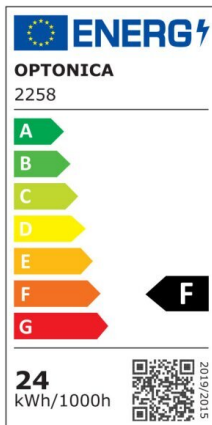

## LED Surface Panel Square

Power

24W

Light color

Neutral  
White  
(NW)

CE

RoHS

## Technical specifications

Catalog number	2257
Beam angle	120°
Brand	Optonica
Product Code	DL18-A1
Color Code	845
Color Designation	Neutral White (NW)
Correlated Color Temperature	4500K

Dimmable	No
EAN Code	3800156622579
Energy Consumption	24 kWh/1000h
Energy Efficiency Label	F
Flux	1920 lm
FLUX per watt	80lm/W
Input voltage	AC180-260V
Instant On	0.2s
IP	20
Items per box	10
Items per pack	1
Life span	25 000 Hours
Lumen maintenance at end of service life	70%
Material	Aluminium
Mercury Free	Yes
On/Off Cycles	100 000x
Operating Frequency	50-60Hz
Power	24W
Power Factor	0.5
Ra ≥	80
Size of package	310x305x45 mm
Size of product	300x300x39 mm
Temperature	-30°C / +50°C
Warranty	2 Years
Wattage Equivalent	192W
Weight of Product	1.080 kg.