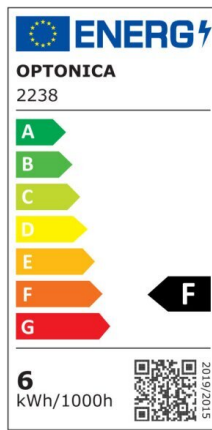

## LED Surface Panel Square

Power

24W

Light color

Neutral  
White  
(NW)

CE

RoHS

## Technical specifications

Catalog number	2257
Beam angle	120°
Brand	Optonica
Product Code	DL18-A1
Color Code	845
Color Designation	Neutral White (NW)
Correlated Color Temperature	4500K

Dimmable	No
EAN Code	3800156622579
Energy Consumption	24 kWh/1000h
Energy Efficiency Label	F
Flux	1920 lm
FLUX per watt	80lm/W
Input voltage	AC180-260V
Instant On	0.2s
IP	20
Items per box	10
Items per pack	1
Life span	25 000 Hours
Lumen maintenance at end of service life	70%
Material	Aluminium
Mercury Free	Yes
On/Off Cycles	100 000x
Operating Frequency	50-60Hz
Power	24W
Power Factor	0.5
Ra ≥	80
Size of package	310x305x45 mm
Size of product	300x300x39 mm
Temperature	-30°C / +50°C
Warranty	2 Years
Wattage Equivalent	192W
Weight of Product	1.080 kg.