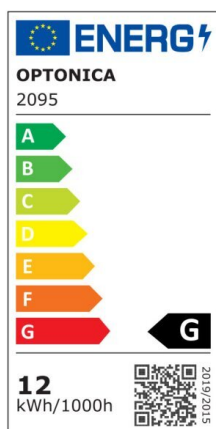

LED Wall Light 12W

Power

Light color

Warm
White
Light
(WW)

CE

RoHS

Technical specifications

Catalog number	2095
Beam angle	160°
Body Color	White
Brand	Optonica
Color Code	830
Color Designation	Warm White Light (WW)

Correlated Color Temperature	3000K
Dimmable	No
EAN Code	3800156620957
Energy Consumption	12 kWh/1000h
Energy Efficiency Label	G
Flux	600 lm
Input voltage	AC: 220-240V
Instant On	0.1 s
IP	20
Life span	25000h
Lumen maintenance at end of service life	70%
Material	Aluminium
On/Off Cycles	100 000x
Power	12W
Size of product	316x90x30 mm
Temperature	-20C/ +40°C
Warranty	2 Years