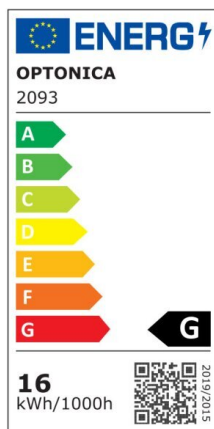

## LED Wall Light 16W

Power

16W

Light color

Neutral  
White  
Light  
(NW)

CE

RoHS

## Technical specifications

Catalog number	2093
Beam angle	90°
Body Color	Black
Brand	Optonica
Color Code	842
Color Designation	Neutral White Light (NW)

Correlated Color Temperature	4200K
Dimmable	No
EAN Code	3800156620933
Energy Consumption	16 kWh/1000h
Energy Efficiency Label	G
Flux	1120 lm
Input voltage	AC: 220-240V
Instant On	0.1 s
IP	20
Life span	25000h
Lumen maintenance at end of service life	70%
Material	Aluminium
On/Off Cycles	100 000x
Power	16W
Size of product	800x60x100 mm
Temperature	-20C/ +40°C
Warranty	2 Years