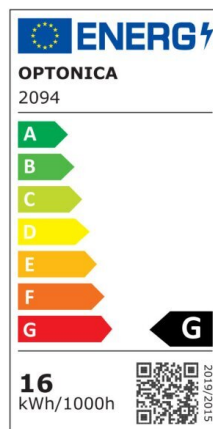

## LED Wall Light 16W

Power

16W

Light color

Neutral  
White  
Light  
(NW)

CE

RoHS

## Technical specifications

Catalog number	2093
Beam angle	90°
Body Color	Black
Brand	Optonica
Color Code	842
Color Designation	Neutral White Light (NW)

Correlated Color Temperature	4200K
Dimmable	No
EAN Code	3800156620933
Energy Consumption	16 kWh/1000h
Energy Efficiency Label	G
Flux	1120 lm
Input voltage	AC: 220-240V
Instant On	0.1 s
IP	20
Life span	25000h
Lumen maintenance at end of service life	70%
Material	Aluminium
On/Off Cycles	100 000x
Power	16W
Size of product	800x60x100 mm
Temperature	-20C/ +40°C
Warranty	2 Years