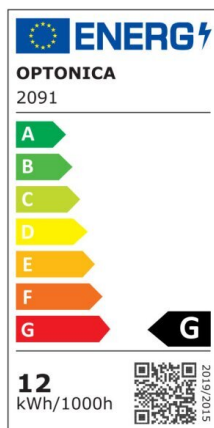

## LED Wall Light IP65 Aluminium

Power

Light color

Warm  
White  
Light  
(WW)

## Technical specifications

Catalog number	2092
Beam angle	90°
Body Color	Black
Brand	Optonica
Color Code	830

Color Designation	Warm White Light (WW)
Correlated Color Temperature	3000K
Dimmable	No
EAN Code	3800156620926
Energy Consumption	12 kWh/1000h
Energy Efficiency Label	G
Flux	670 lm
Input voltage	AC: 220-240V
Instant On	0.1 s
IP	65
Life span	25000h
Lumen maintenance at end of service life	70%
Material	Aluminium
On/Off Cycles	100 000x
Power	12W
Size of product	φ150x46 mm
Temperature	-20C/ +40°C
Warranty	2 Years