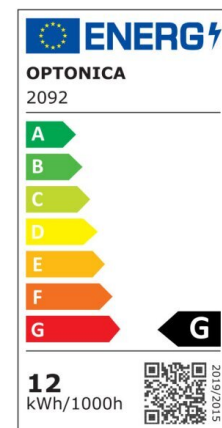

## LED Wall Light IP65 Aluminium

Power

Light color

Warm  
White  
Light  
(WW)

## Technical specifications

Catalog number	2092
Beam angle	90°
Body Color	Black
Brand	Optonica
Color Code	830

Color Designation	Warm White Light (WW)
Correlated Color Temperature	3000K
Dimmable	No
EAN Code	3800156620926
Energy Consumption	12 kWh/1000h
Energy Efficiency Label	G
Flux	670 lm
Input voltage	AC: 220-240V
Instant On	0.1 s
IP	65
Life span	25000h
Lumen maintenance at end of service life	70%
Material	Aluminium
On/Off Cycles	100 000x
Power	12W
Size of product	φ150x46 mm
Temperature	-20C/ +40°C
Warranty	2 Years