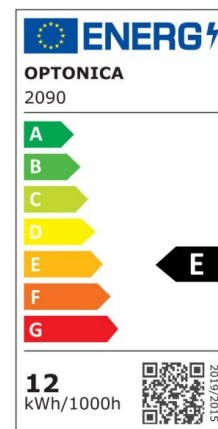

LED Wall Light IP65

Power

Light color

Warm
White
Light
(WW)

CE

RoHS

Technical specifications

Catalog number	2090
Beam angle	90°
Body Color	Black
Brand	Optonica
Color Code	830
Color Designation	Warm White Light (WW)

Correlated Color Temperature	3000K
Dimmable	No
EAN Code	3800156620902
Energy Consumption	12 kWh/1000h
Energy Efficiency Label	E
Flux	1200 lm
Input voltage	AC: 220-240V
Instant On	0.1 s
IP	65
Life span	25000h
Lumen maintenance at end of service life	70%
Material	Plastic
On/Off Cycles	100 000x
Power	12W
Size of product	φ160x60 mm
Temperature	-20C/ +40°C
Warranty	2 Years