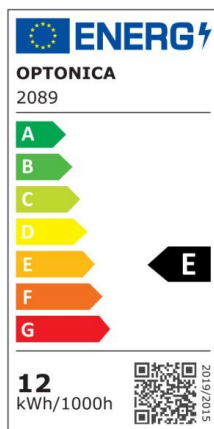

LED Wall Light IP65

Power

Light color

Warm
White
Light
(WW)

CE

RoHS

Technical specifications

Catalog number	2090
Beam angle	90°
Body Color	Black
Brand	Optonica
Color Code	830
Color Designation	Warm White Light (WW)

Correlated Color Temperature	3000K
Dimmable	No
EAN Code	3800156620902
Energy Consumption	12 kWh/1000h
Energy Efficiency Label	E
Flux	1200 lm
Input voltage	AC: 220-240V
Instant On	0.1 s
IP	65
Life span	25000h
Lumen maintenance at end of service life	70%
Material	Plastic
On/Off Cycles	100 000x
Power	12W
Size of product	φ160x60 mm
Temperature	-20C/ +40°C
Warranty	2 Years