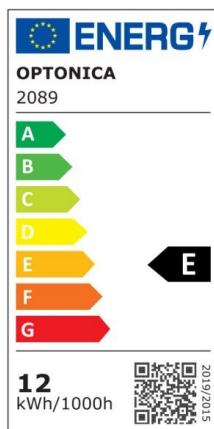

LED Wall Light IP65

Power

Light color

Warm
White
Light
(WW)

Technical specifications

Catalog number	2089
Beam angle	90°
Body Color	White
Brand	Optonica
Color Code	830
Color Designation	Warm White Light (WW)

Correlated Color Temperature	3000K
Dimmable	No
EAN Code	3800156620896
Energy Consumption	12 kWh/1000h
Energy Efficiency Label	E
Flux	1200 lm
Instant On	0.1 s
Input voltage	AC: 220-240V
IP	65
Life span	25000h
Lumen maintenance at end of service life	70%
Material	Plastic
On/Off Cycles	100 000x
Power	12W
Size of product	φ160x60 mm
Temperature	-20C/ +40°C
Warranty	2 Years