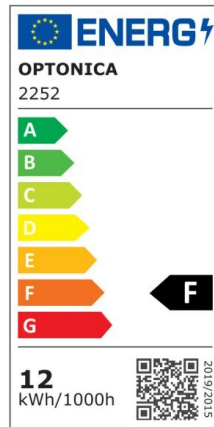

LED Surface Panel Square

Power

12W

Light color

Neutral White (NW)

CE

RoHS

Technical specifications

Catalog number	2253
Beam angle	120°
Brand	Optonica
Product Code	DL12-A1
Color Code	845
Color Designation	Neutral White (NW)
Correlated Color Temperature	4500K

Dimmable	No
EAN Code	3800156622531
Energy Consumption	12 kWh/1000h
Energy Efficiency Label	F
Flux	960 lm
FLUX per watt	80lm/W
Input voltage	AC85-265V
Instant On	0.2s
IP	20
Items per box	30
Items per pack	1
Life span	25 000 Hours
Lumen maintenance at end of service life	70%
Material	Aluminium
Mercury Free	Yes
On/Off Cycles	25 000x
Operating Frequency	50-60Hz
Power	12W
Power Factor	0.5
Ra ≥	80
Size of package	180x175x40 mm
Size of product	170x170x38 mm
Temperature	-30°C / +50°C
Warranty	2 Years
Wattage Equivalent	96W
Weight of Product	435 gr.