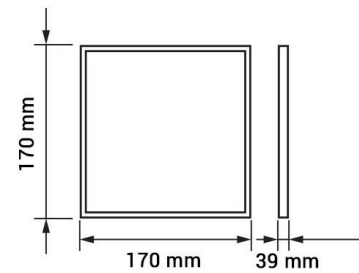

LED Surface Panel Square

Power

12W

Light color

Neutral White (NW)

CE

RoHS

Technical specifications

Catalog number	2253
Beam angle	120°
Brand	Optonica
Product Code	DL12-A1
Color Code	845
Color Designation	Neutral White (NW)
Correlated Color Temperature	4500K

Dimmable	No
EAN Code	3800156622531
Energy Consumption	12 kWh/1000h
Energy Efficiency Label	F
Flux	960 lm
FLUX per watt	80lm/W
Input voltage	AC85-265V
Instant On	0.2s
IP	20
Items per box	30
Items per pack	1
Life span	25 000 Hours
Lumen maintenance at end of service life	70%
Material	Aluminium
Mercury Free	Yes
On/Off Cycles	25 000x
Operating Frequency	50-60Hz
Power	12W
Power Factor	0.5
Ra ≥	80
Size of package	180x175x40 mm
Size of product	170x170x38 mm
Temperature	-30°C / +50°C
Warranty	2 Years
Wattage Equivalent	96W
Weight of Product	435 gr.