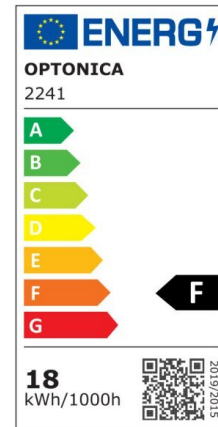

LED Surface Panel Square

Power

12W

Light color

Neutral White (NW)

CE

RoHS

Technical specifications

Catalog number	2253
Beam angle	120°
Brand	Optonica
Product Code	DL12-A1
Color Code	845
Color Designation	Neutral White (NW)
Correlated Color Temperature	4500K

Dimmable	No
EAN Code	3800156622531
Energy Consumption	12 kWh/1000h
Energy Efficiency Label	F
Flux	960 lm
FLUX per watt	80lm/W
Input voltage	AC85-265V
Instant On	0.2s
IP	20
Items per box	30
Items per pack	1
Life span	25 000 Hours
Lumen maintenance at end of service life	70%
Material	Aluminium
Mercury Free	Yes
On/Off Cycles	25 000x
Operating Frequency	50-60Hz
Power	12W
Power Factor	0.5
Ra ≥	80
Size of package	180x175x40 mm
Size of product	170x170x38 mm
Temperature	-30°C / +50°C
Warranty	2 Years
Wattage Equivalent	96W
Weight of Product	435 gr.