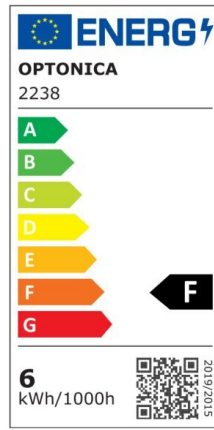

LED Surface Panel Square

Power

12W

Light color

Neutral White (NW)

CE

RoHS

Technical specifications

Catalog number	2253
Beam angle	120°
Brand	Optonica
Product Code	DL12-A1
Color Code	845
Color Designation	Neutral White (NW)
Correlated Color Temperature	4500K

Dimmable	No
EAN Code	3800156622531
Energy Consumption	12 kWh/1000h
Energy Efficiency Label	F
Flux	960 lm
FLUX per watt	80lm/W
Input voltage	AC85-265V
Instant On	0.2s
IP	20
Items per box	30
Items per pack	1
Life span	25 000 Hours
Lumen maintenance at end of service life	70%
Material	Aluminium
Mercury Free	Yes
On/Off Cycles	25 000x
Operating Frequency	50-60Hz
Power	12W
Power Factor	0.5
Ra ≥	80
Size of package	180x175x40 mm
Size of product	170x170x38 mm
Temperature	-30°C / +50°C
Warranty	2 Years
Wattage Equivalent	96W
Weight of Product	435 gr.