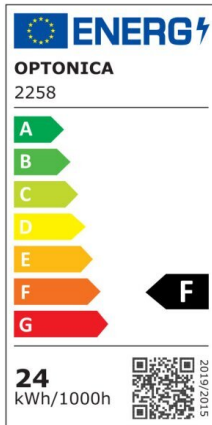

LED Surface Panel Square

Power

12W

Light color

Neutral White (NW)

CE

RoHS

Technical specifications

Catalog number	2253
Beam angle	120°
Brand	Optonica
Product Code	DL12-A1
Color Code	845
Color Designation	Neutral White (NW)
Correlated Color Temperature	4500K

Dimmable	No
EAN Code	3800156622531
Energy Consumption	12 kWh/1000h
Energy Efficiency Label	F
Flux	960 lm
FLUX per watt	80lm/W
Input voltage	AC85-265V
Instant On	0.2s
IP	20
Items per box	30
Items per pack	1
Life span	25 000 Hours
Lumen maintenance at end of service life	70%
Material	Aluminium
Mercury Free	Yes
On/Off Cycles	25 000x
Operating Frequency	50-60Hz
Power	12W
Power Factor	0.5
Ra ≥	80
Size of package	180x175x40 mm
Size of product	170x170x38 mm
Temperature	-30°C / +50°C
Warranty	2 Years
Wattage Equivalent	96W
Weight of Product	435 gr.