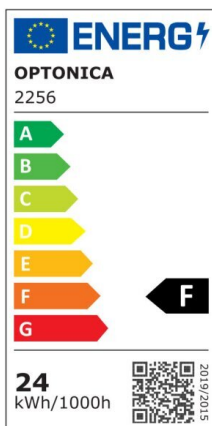

LED Surface Panel Square

Power

12W

Light color

Neutral White (NW)

CE

RoHS

Technical specifications

Catalog number	2253
Beam angle	120°
Brand	Optonica
Product Code	DL12-A1
Color Code	845
Color Designation	Neutral White (NW)
Correlated Color Temperature	4500K

Dimmable	No
EAN Code	3800156622531
Energy Consumption	12 kWh/1000h
Energy Efficiency Label	F
Flux	960 lm
FLUX per watt	80lm/W
Input voltage	AC85-265V
Instant On	0.2s
IP	20
Items per box	30
Items per pack	1
Life span	25 000 Hours
Lumen maintenance at end of service life	70%
Material	Aluminium
Mercury Free	Yes
On/Off Cycles	25 000x
Operating Frequency	50-60Hz
Power	12W
Power Factor	0.5
Ra ≥	80
Size of package	180x175x40 mm
Size of product	170x170x38 mm
Temperature	-30°C / +50°C
Warranty	2 Years
Wattage Equivalent	96W
Weight of Product	435 gr.