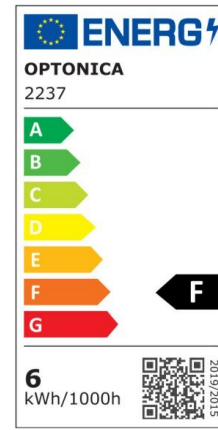

LED Surface Panel Square

Power

12W

Light color

Neutral White (NW)

CE

RoHS

Technical specifications

Catalog number	2253
Beam angle	120°
Brand	Optonica
Product Code	DL12-A1
Color Code	845
Color Designation	Neutral White (NW)
Correlated Color Temperature	4500K

Dimmable	No
EAN Code	3800156622531
Energy Consumption	12 kWh/1000h
Energy Efficiency Label	F
Flux	960 lm
FLUX per watt	80lm/W
Input voltage	AC85-265V
Instant On	0.2s
IP	20
Items per box	30
Items per pack	1
Life span	25 000 Hours
Lumen maintenance at end of service life	70%
Material	Aluminium
Mercury Free	Yes
On/Off Cycles	25 000x
Operating Frequency	50-60Hz
Power	12W
Power Factor	0.5
Ra ≥	80
Size of package	180x175x40 mm
Size of product	170x170x38 mm
Temperature	-30°C / +50°C
Warranty	2 Years
Wattage Equivalent	96W
Weight of Product	435 gr.