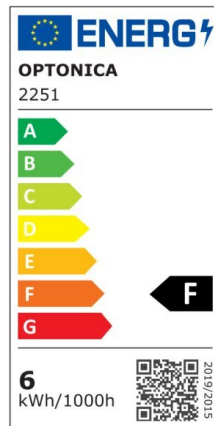

LED Surface Panel Square

Power

12W

Light color

Neutral White (NW)

CE

RoHS

Technical specifications

Catalog number	2253
Beam angle	120°
Brand	Optonica
Product Code	DL12-A1
Color Code	845
Color Designation	Neutral White (NW)
Correlated Color Temperature	4500K

Dimmable	No
EAN Code	3800156622531
Energy Consumption	12 kWh/1000h
Energy Efficiency Label	F
Flux	960 lm
FLUX per watt	80lm/W
Input voltage	AC85-265V
Instant On	0.2s
IP	20
Items per box	30
Items per pack	1
Life span	25 000 Hours
Lumen maintenance at end of service life	70%
Material	Aluminium
Mercury Free	Yes
On/Off Cycles	25 000x
Operating Frequency	50-60Hz
Power	12W
Power Factor	0.5
Ra ≥	80
Size of package	180x175x40 mm
Size of product	170x170x38 mm
Temperature	-30°C / +50°C
Warranty	2 Years
Wattage Equivalent	96W
Weight of Product	435 gr.