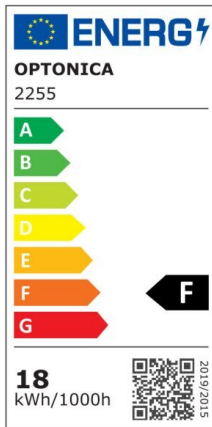

LED Surface Panel Square

Power

12W

Light color

Neutral White (NW)

CE

RoHS

Technical specifications

Catalog number	2253
Beam angle	120°
Brand	Optonica
Product Code	DL12-A1
Color Code	845
Color Designation	Neutral White (NW)
Correlated Color Temperature	4500K

Dimmable	No
EAN Code	3800156622531
Energy Consumption	12 kWh/1000h
Energy Efficiency Label	F
Flux	960 lm
FLUX per watt	80lm/W
Input voltage	AC85-265V
Instant On	0.2s
IP	20
Items per box	30
Items per pack	1
Life span	25 000 Hours
Lumen maintenance at end of service life	70%
Material	Aluminium
Mercury Free	Yes
On/Off Cycles	25 000x
Operating Frequency	50-60Hz
Power	12W
Power Factor	0.5
Ra ≥	80
Size of package	180x175x40 mm
Size of product	170x170x38 mm
Temperature	-30°C / +50°C
Warranty	2 Years
Wattage Equivalent	96W
Weight of Product	435 gr.