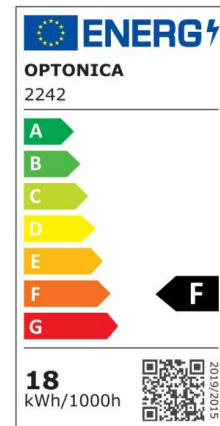

LED Surface Panel Square

Power

12W

Light color

Neutral White (NW)

CE

RoHS

Technical specifications

Catalog number	2253
Beam angle	120°
Brand	Optonica
Product Code	DL12-A1
Color Code	845
Color Designation	Neutral White (NW)
Correlated Color Temperature	4500K

Dimmable	No
EAN Code	3800156622531
Energy Consumption	12 kWh/1000h
Energy Efficiency Label	F
Flux	960 lm
FLUX per watt	80lm/W
Input voltage	AC85-265V
Instant On	0.2s
IP	20
Items per box	30
Items per pack	1
Life span	25 000 Hours
Lumen maintenance at end of service life	70%
Material	Aluminium
Mercury Free	Yes
On/Off Cycles	25 000x
Operating Frequency	50-60Hz
Power	12W
Power Factor	0.5
Ra ≥	80
Size of package	180x175x40 mm
Size of product	170x170x38 mm
Temperature	-30°C / +50°C
Warranty	2 Years
Wattage Equivalent	96W
Weight of Product	435 gr.