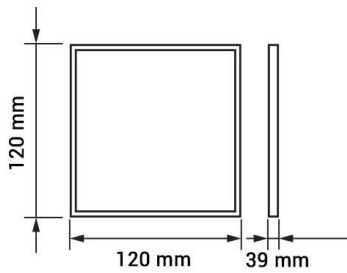

LED Surface Panel Square

Power

12W

Light color

Neutral White (NW)

CE

RoHS

Technical specifications

Catalog number	2253
Beam angle	120°
Brand	Optonica
Product Code	DL12-A1
Color Code	845
Color Designation	Neutral White (NW)
Correlated Color Temperature	4500K

Dimmable	No
EAN Code	3800156622531
Energy Consumption	12 kWh/1000h
Energy Efficiency Label	F
Flux	960 lm
FLUX per watt	80lm/W
Input voltage	AC85-265V
Instant On	0.2s
IP	20
Items per box	30
Items per pack	1
Life span	25 000 Hours
Lumen maintenance at end of service life	70%
Material	Aluminium
Mercury Free	Yes
On/Off Cycles	25 000x
Operating Frequency	50-60Hz
Power	12W
Power Factor	0.5
Ra ≥	80
Size of package	180x175x40 mm
Size of product	170x170x38 mm
Temperature	-30°C / +50°C
Warranty	2 Years
Wattage Equivalent	96W
Weight of Product	435 gr.