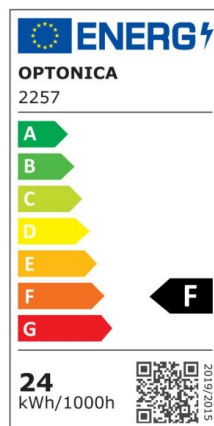

LED Surface Panel Square

Power

12W

Light color

Neutral White (NW)

CE

RoHS

Technical specifications

Catalog number	2253
Beam angle	120°
Brand	Optonica
Product Code	DL12-A1
Color Code	845
Color Designation	Neutral White (NW)
Correlated Color Temperature	4500K

Dimmable	No
EAN Code	3800156622531
Energy Consumption	12 kWh/1000h
Energy Efficiency Label	F
Flux	960 lm
FLUX per watt	80lm/W
Input voltage	AC85-265V
Instant On	0.2s
IP	20
Items per box	30
Items per pack	1
Life span	25 000 Hours
Lumen maintenance at end of service life	70%
Material	Aluminium
Mercury Free	Yes
On/Off Cycles	25 000x
Operating Frequency	50-60Hz
Power	12W
Power Factor	0.5
Ra ≥	80
Size of package	180x175x40 mm
Size of product	170x170x38 mm
Temperature	-30°C / +50°C
Warranty	2 Years
Wattage Equivalent	96W
Weight of Product	435 gr.