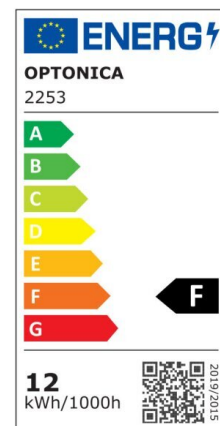

LED Surface Panel Square

Power

12W

Light color

Neutral White (NW)

CE

RoHS

Technical specifications

Catalog number	2253
Beam angle	120°
Brand	Optonica
Product Code	DL12-A1
Color Code	845
Color Designation	Neutral White (NW)
Correlated Color Temperature	4500K

Dimmable	No
EAN Code	3800156622531
Energy Consumption	12 kWh/1000h
Energy Efficiency Label	F
Flux	960 lm
FLUX per watt	80lm/W
Input voltage	AC85-265V
Instant On	0.2s
IP	20
Items per box	30
Items per pack	1
Life span	25 000 Hours
Lumen maintenance at end of service life	70%
Material	Aluminium
Mercury Free	Yes
On/Off Cycles	25 000x
Operating Frequency	50-60Hz
Power	12W
Power Factor	0.5
Ra ≥	80
Size of package	180x175x40 mm
Size of product	170x170x38 mm
Temperature	-30°C / +50°C
Warranty	2 Years
Wattage Equivalent	96W
Weight of Product	435 gr.