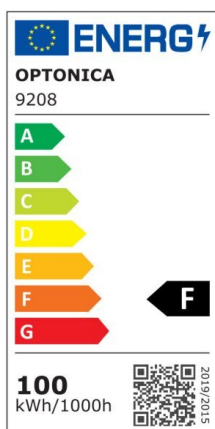

LED Street Light PF>0.9

Power

100W

Light color

Neutral
White
Light
(NW)

CE

RoHS

Technical specifications

Catalog number	9208
Beam angle	75x135°
Brand	Optonica
Product Code	SL100-A9
Cable	30cm, 3x0.75mm ² black rubber cable
Chip	LUMILEDS 2835

Color Of The Shell	Grey
Color Code	745
Color Designation	Neutral White Light (NW)
Correlated Color Temperature	4500K
Dimmable	No
EAN Code	3800156692084
Energy Consumption	100 kWh/1000h
Energy Efficiency Label	F
Flux	10000 lm
FLUX per watt	100lm/W
Input voltage	AC: 220-240V
Instant On	0.1 s
IP	65
Items per box	5
Items per pack	1
Glass	Lens
Life span	50 000 Hours
Lumen maintenance at end of service life	70%
Material	ALU+Glass
On/Off Cycles	35 000x
Operating Frequency	50-60Hz
Power	100W
Power Factor	PF>0.9
Ra ≥	70
Size of Box	610x530x210 mm
Size of package	580x190x100 mm
Size of product	564x189x88 mm
Temperature	-20C/ +40°C
Warranty	3 Years
Wattage Equivalent	527W
Weight of Product	1.665 kg