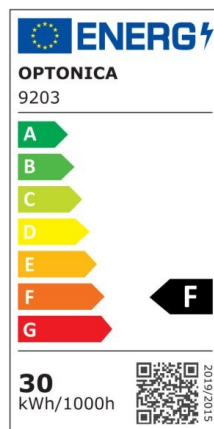

LED Street Light PF>0.9

Power

30W

Light color

Warm
White
Light
(WW)

CE

RoHS

Technical specifications

Catalog number	9203
Beam angle	75x135°
Brand	Optonica
Product Code	SL30-A9
Cable	30cm, 3x0.75mm ² black rubber cable
Chip	LUMILEDS 2835

Color Of The Shell	Grey
Color Code	727
Color Designation	Warm White Light (WW)
Correlated Color Temperature	2700K
Dimmable	No
EAN Code	3800156692039
Energy Consumption	30 kWh/1000h
Energy Efficiency Label	F
Flux	3000 lm
FLUX per watt	100lm/W
Input voltage	AC: 220-240V
Instant On	0.1 s
IP	65
Items per box	10
Items per pack	1
Glass	Lens
Life span	50 000 Hours
Lumen maintenance at end of service life	70%
Material	ALU+Glass
On/Off Cycles	35 000x
Operating Frequency	50-60Hz
Power	30W
Power Factor	PF>0.9
Ra \geq	70
Size of Box	530x480x320 mm
Size of package	460x145x100mm
Size of product	438.5x128.6x88 mm
Temperature	-20C/ +40°C
Warranty	3 Years
Wattage Equivalent	177W
Weight of Product	1.130 kg.