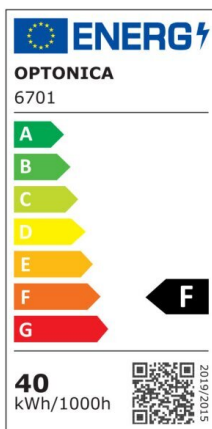

LED WATERPROOF LIGHT FIXTURE IP65

Power

55W

Light color

White Light (WH)

CE

RoHS

Technical specifications

Catalog number	6703
Beam angle	180°
Brand	Optonica
Color Code	860
Color Designation	White Light (WH)
Correlated Color Temperature	6000K
EAN Code	3800156667037
Energy Consumption	55 kWh/1000h
Energy Efficiency Label	F
Flux	6000 Lm
FLUX per watt	110 lm/W
Input voltage	AC:220-240V
Instant On	0.1 s
IP	IP65
Items per box	12
Items per pack	1
Life span	25000h
Lumen maintenance at end of service life	70%
Material	PC/ABS
On/Off Cycles	25 000x

Power	55W
Size of package	1520x80 mm
Size of product	1480x72x61 mm
Product Code	OT55-A1
Temperature	-20°C/ +40°C
Warranty	2 Years
Weight of Product	1.507 kg.