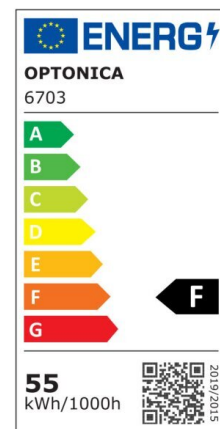

LED WATERPROOF LIGHT FIXTURE IP65

Power

55W

Light color

White Light (WH)

CE

RoHS

Technical specifications

Catalog number	6703
Beam angle	180°
Brand	Optonica
Color Code	860
Color Designation	White Light (WH)
Correlated Color Temperature	6000K
EAN Code	3800156667037
Energy Consumption	55 kWh/1000h
Energy Efficiency Label	F
Flux	6000 Lm
FLUX per watt	110 lm/W
Input voltage	AC:220-240V
Instant On	0.1 s
IP	IP65
Items per box	12
Items per pack	1
Life span	25000h
Lumen maintenance at end of service life	70%
Material	PC/ABS
On/Off Cycles	25 000x

Power	55W
Size of package	1520x80 mm
Size of product	1480x72x61 mm
Product Code	OT55-A1
Temperature	-20°C/ +40°C
Warranty	2 Years
Weight of Product	1.507 kg.