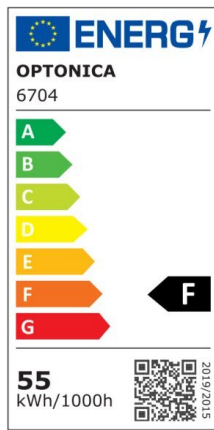

LED WATERPROOF LIGHT FIXTURE IP65

Power

55W

Light color

White Light (WH)

CE

RoHS

Technical specifications

Catalog number	6703
Beam angle	180°
Brand	Optonica
Color Code	860
Color Designation	White Light (WH)
Correlated Color Temperature	6000K
EAN Code	3800156667037
Energy Consumption	55 kWh/1000h
Energy Efficiency Label	F
Flux	6000 Lm
FLUX per watt	110 lm/W
Input voltage	AC:220-240V
Instant On	0.1 s
IP	IP65
Items per box	12
Items per pack	1
Life span	25000h
Lumen maintenance at end of service life	70%
Material	PC/ABS
On/Off Cycles	25 000x

Power	55W
Size of package	1520x80 mm
Size of product	1480x72x61 mm
Product Code	OT55-A1
Temperature	-20°C/ +40°C
Warranty	2 Years
Weight of Product	1.507 kg.