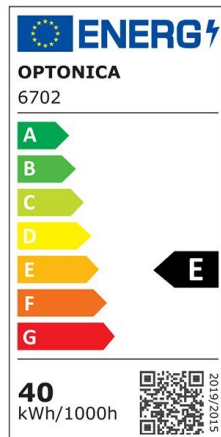

LED WATERPROOF LIGHT FIXTURE IP65

Power

55W

Light color

White Light (WH)

CE

RoHS

Technical specifications

Catalog number	6703
Beam angle	180°
Brand	Optonica
Color Code	860
Color Designation	White Light (WH)
Correlated Color Temperature	6000K
EAN Code	3800156667037
Energy Consumption	55 kWh/1000h
Energy Efficiency Label	F
Flux	6000 Lm
FLUX per watt	110 lm/W
Input voltage	AC:220-240V
Instant On	0.1 s
IP	IP65
Items per box	12
Items per pack	1
Life span	25000h
Lumen maintenance at end of service life	70%
Material	PC/ABS
On/Off Cycles	25 000x

Power	55W
Size of package	1520x80 mm
Size of product	1480x72x61 mm
Product Code	OT55-A1
Temperature	-20°C/ +40°C
Warranty	2 Years
Weight of Product	1.507 kg.