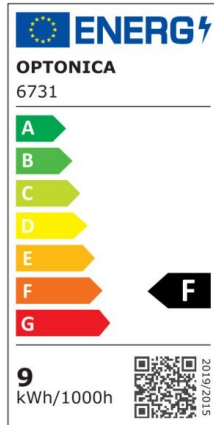

## Fixture With LED Tube T8

Power

18W

Light color

White  
Light  
(WH)

CE

RoHS

## Technical specifications

Catalog number	6735
Beam angle	180°
Body Color	White
Brand	Optonica
Product Code	OT1-A9
Color Code	860
Color Designation	White Light (WH)
Correlated Color Temperature	6000K
EAN Code	3800156667358
Energy Consumption	18 kWh/1000h
Energy Efficiency Label	F
Flux	1600 lm
FLUX per watt	89 lm/W
Input voltage	AC:220V-240V
Instant On	0.1 s
IP	IP65
Items per box	12
Items per pack	1
Life span	25000h
Lumen maintenance at end of service life	70%

Material	PC+Glass
Mercury Free	Yes
On/Off Cycles	25 000x
Operating Frequency	50-60Hz
Power	1*18W
Ra ≥	80
Size of package	1350x70 mm
Size of product	128x67x63 mm
Temperature	-20°C/ +40°C
Warranty	2 Years
Weight of Product	1.155 kg