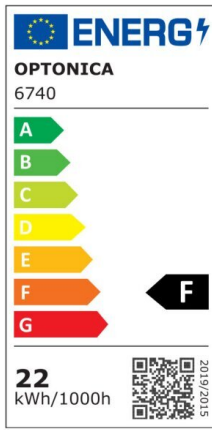

## Fixture With LED Tube T8

Power

18W

Light color

White  
Light  
(WH)

CE

RoHS

## Technical specifications

Catalog number	6735
Beam angle	180°
Body Color	White
Brand	Optonica
Product Code	OT1-A9
Color Code	860
Color Designation	White Light (WH)
Correlated Color Temperature	6000K
EAN Code	3800156667358
Energy Consumption	18 kWh/1000h
Energy Efficiency Label	F
Flux	1600 lm
FLUX per watt	89 lm/W
Input voltage	AC:220V-240V
Instant On	0.1 s
IP	IP65
Items per box	12
Items per pack	1
Life span	25000h
Lumen maintenance at end of service life	70%

Material	PC+Glass
Mercury Free	Yes
On/Off Cycles	25 000x
Operating Frequency	50-60Hz
Power	1*18W
Ra ≥	80
Size of package	1350x70 mm
Size of product	128x67x63 mm
Temperature	-20°C/ +40°C
Warranty	2 Years
Weight of Product	1.155 kg