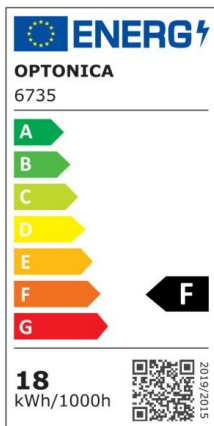

## Fixture With LED Tube T8

Power

18W

Light color

White  
Light  
(WH)

CE

RoHS

## Technical specifications

Catalog number	6735
Beam angle	180°
Body Color	White
Brand	Optonica
Product Code	OT1-A9
Color Code	860
Color Designation	White Light (WH)
Correlated Color Temperature	6000K
EAN Code	3800156667358
Energy Consumption	18 kWh/1000h
Energy Efficiency Label	F
Flux	1600 lm
FLUX per watt	89 lm/W
Input voltage	AC:220V-240V
Instant On	0.1 s
IP	IP65
Items per box	12
Items per pack	1
Life span	25000h
Lumen maintenance at end of service life	70%

Material	PC+Glass
Mercury Free	Yes
On/Off Cycles	25 000x
Operating Frequency	50-60Hz
Power	1*18W
Ra ≥	80
Size of package	1350x70 mm
Size of product	128x67x63 mm
Temperature	-20°C/ +40°C
Warranty	2 Years
Weight of Product	1.155 kg