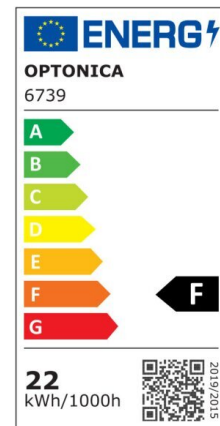

## Fixture With LED Tube T8

Power

18W

Light color

White  
Light  
(WH)

CE

RoHS

## Technical specifications

Catalog number	6735
Beam angle	180°
Body Color	White
Brand	Optonica
Product Code	OT1-A9
Color Code	860
Color Designation	White Light (WH)
Correlated Color Temperature	6000K
EAN Code	3800156667358
Energy Consumption	18 kWh/1000h
Energy Efficiency Label	F
Flux	1600 lm
FLUX per watt	89 lm/W
Input voltage	AC:220V-240V
Instant On	0.1 s
IP	IP65
Items per box	12
Items per pack	1
Life span	25000h
Lumen maintenance at end of service life	70%

Material	PC+Glass
Mercury Free	Yes
On/Off Cycles	25 000x
Operating Frequency	50-60Hz
Power	1*18W
Ra ≥	80
Size of package	1350x70 mm
Size of product	128x67x63 mm
Temperature	-20°C/ +40°C
Warranty	2 Years
Weight of Product	1.155 kg