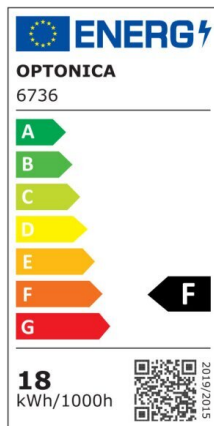

## Fixture With LED Tube T8

Power

18W

Light color

White  
Light  
(WH)

CE

RoHS

## Technical specifications

Catalog number	6735
Beam angle	180°
Body Color	White
Brand	Optonica
Product Code	OT1-A9
Color Code	860
Color Designation	White Light (WH)
Correlated Color Temperature	6000K
EAN Code	3800156667358
Energy Consumption	18 kWh/1000h
Energy Efficiency Label	F
Flux	1600 lm
FLUX per watt	89 lm/W
Input voltage	AC:220V-240V
Instant On	0.1 s
IP	IP65
Items per box	12
Items per pack	1
Life span	25000h
Lumen maintenance at end of service life	70%

Material	PC+Glass
Mercury Free	Yes
On/Off Cycles	25 000x
Operating Frequency	50-60Hz
Power	1*18W
Ra ≥	80
Size of package	1350x70 mm
Size of product	128x67x63 mm
Temperature	-20°C/ +40°C
Warranty	2 Years
Weight of Product	1.155 kg