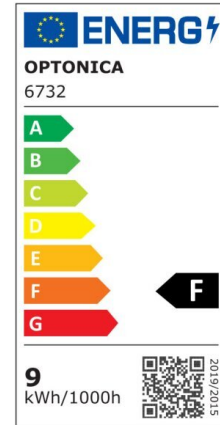

## Fixture With LED Tube T8

Power

18W

Light color

White  
Light  
(WH)

CE

RoHS

## Technical specifications

Catalog number	6735
Beam angle	180°
Body Color	White
Brand	Optonica
Product Code	OT1-A9
Color Code	860
Color Designation	White Light (WH)
Correlated Color Temperature	6000K
EAN Code	3800156667358
Energy Consumption	18 kWh/1000h
Energy Efficiency Label	F
Flux	1600 lm
FLUX per watt	89 lm/W
Input voltage	AC:220V-240V
Instant On	0.1 s
IP	IP65
Items per box	12
Items per pack	1
Life span	25000h
Lumen maintenance at end of service life	70%

Material	PC+Glass
Mercury Free	Yes
On/Off Cycles	25 000x
Operating Frequency	50-60Hz
Power	1*18W
Ra ≥	80
Size of package	1350x70 mm
Size of product	128x67x63 mm
Temperature	-20°C/ +40°C
Warranty	2 Years
Weight of Product	1.155 kg