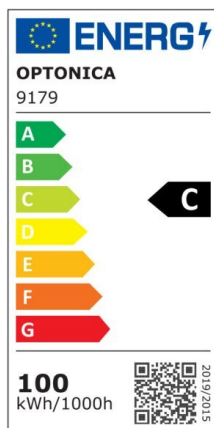

LED Street Light Light High Lumen - Moso Driver

Power

100W

Light color

White Light (WH)

CE

RoHS

Technical specifications

Catalog number	9179
Beam angle	120°
Brand	Optonica
Product Code	SL100-A7
Color Code	860

Color Designation	White Light (WH)
Correlated Color Temperature	5700K
Dimmable	No
EAN Code	3800156691797
Energy Consumption	100 kWh/1000h
Energy Efficiency Label	C
Flux	14000 lm
FLUX per watt	140 lm/W
Input voltage	AC220-240V
Instant On	0.1 s
IP	IP65
Items per box	1
Life span	25000h
Lumen maintenance at end of service life	70%
Material	Aluminium
Mercury Free	Yes
On/Off Cycles	100 000x
Operating Frequency	50-60Hz
Power	100W
Power Factor	>0.95
Power LED	100W
Protection Class	I
Ra ≥	70
Size of product	650x160x76 mm
Temperature	-20°C/ +40°C
Warranty	5 Years
Wattage Equivalent	723W