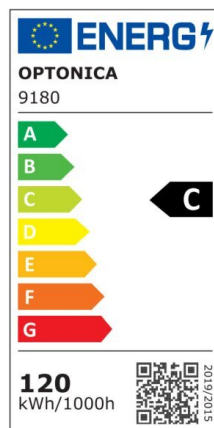

LED Street Light Light High Lumen - Moso Driver

Power

100W

Light color

White Light (WH)

CE

RoHS

Technical specifications

Catalog number	9179
Beam angle	120°
Brand	Optonica
Product Code	SL100-A7
Color Code	860

Color Designation	White Light (WH)
Correlated Color Temperature	5700K
Dimmable	No
EAN Code	3800156691797
Energy Consumption	100 kWh/1000h
Energy Efficiency Label	C
Flux	14000 lm
FLUX per watt	140 lm/W
Input voltage	AC220-240V
Instant On	0.1 s
IP	IP65
Items per box	1
Life span	25000h
Lumen maintenance at end of service life	70%
Material	Aluminium
Mercury Free	Yes
On/Off Cycles	100 000x
Operating Frequency	50-60Hz
Power	100W
Power Factor	>0.95
Power LED	100W
Protection Class	I
Ra ≥	70
Size of product	650x160x76 mm
Temperature	-20°C/ +40°C
Warranty	5 Years
Wattage Equivalent	723W