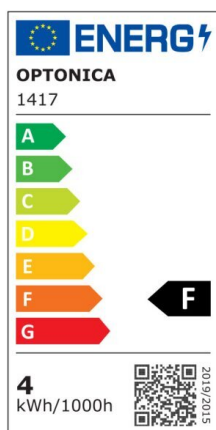

## LED Bulb Filament G45 E14 Clear Glass Dimmable

Power

4W

Light color

Warm  
White  
(WW)

CE

RoHS

## Technical specifications

Catalog number	1417
Beam angle	300°
Brand	Optonica
Product Code	SP4-A4
Color Code	826

Color Designation	Warm White (WW)
Correlated Color Temperature	2700K
Dimmable	Yes
EAN Code	3800156614178
Energy Consumption	4 kWh/1000h
Energy Efficiency Label	F
Flux	400 lm
FLUX per watt	100lm/W
Input voltage	AC175-265V
Instant On	0.1 s
IP	IP20
Items per box	100
Items per pack	1
Life span	25000h
Lumen maintenance at end of service life	70%
Material	Glass
Mercury Free	Yes
On/Off Cycles	100 000x
Operating Frequency	50-60Hz
Power	4W
Ra ≥	80
Size of Box	555x275x200 mm
Size of package	85x50x50 mm
Size of product	45x78 mm
Socket	E14
Temperature	-20°C/ +40°C
Warranty	2 Years
Wattage Equivalent	27W
Weight of Product	45 gr.