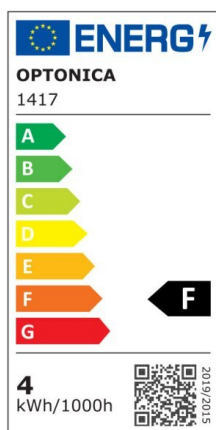

LED Bulb Filament G45 E14 Clear Glass Dimmable

Power

4W

Light color

Warm
White
(WW)

CE

RoHS

Technical specifications

Catalog number	1417
Beam angle	300°
Brand	Optonica
Product Code	SP4-A4
Color Code	826

Color Designation	Warm White (WW)
Correlated Color Temperature	2700K
Dimmable	Yes
EAN Code	3800156614178
Energy Consumption	4 kWh/1000h
Energy Efficiency Label	F
Flux	400 lm
FLUX per watt	100lm/W
Input voltage	AC175-265V
Instant On	0.1 s
IP	IP20
Items per box	100
Items per pack	1
Life span	25000h
Lumen maintenance at end of service life	70%
Material	Glass
On/Off Cycles	25 000x
Operating Frequency	50-60Hz
Power	4W
Ra ≥	80
Size of Box	555x275x200 mm
Size of package	85x50x50 mm
Size of product	45x78 mm
Socket	E14
Temperature	-20°C/ +40°C
Warranty	2 Years
Wattage Equivalent	27W
Weight of Product	45 gr.