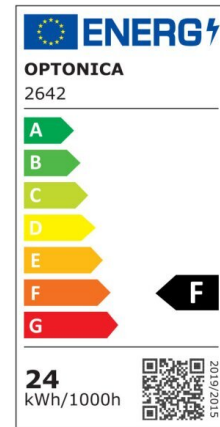

LED Mini Panel Square True Colour Line

Power

12W

Light color

Neutral White (NW)

CE

RoHS

Technical specifications

Catalog number	2618
Beam angle	120°
Body Color	White
Brand	Optonica
Product Code	DL12-B3
Color Code	942
Color Designation	Neutral White (NW)
Correlated Color Temperature	4200K
Dimmable	No
EAN Code	3800156626188
Energy Consumption	12 kWh/1000h
Energy Efficiency Label	F
Flux	1000 lm
FLUX per watt	84 lm/W

Input voltage	AC85-265V
Instant On	0.1 s
IP	IP20
Items per box	40
Items per pack	1
Life span	25000h
Lumen maintenance at end of service life	70%
Material	Plastic+ALU
Mercury Free	Yes
On/Off Cycles	100 000x
Operating Frequency	50-60Hz
Power	12W
Ra ≥	95
Size of Box	475x365x375 mm
Size of package	180x35x230 mm
Size of product	170x170x13 mm
Hole Size	150x150 mm
Temperature	-20°C/ +40°C
Warranty	2 Years
Wattage Equivalent	67W
Weight of Product	347 gr.