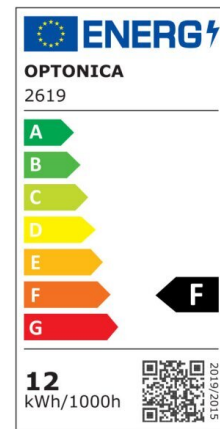

LED Mini Panel Square True Colour Line

Power

12W

Light color

Neutral White (NW)

CE

RoHS

Technical specifications

Catalog number	2618
Beam angle	120°
Body Color	White
Brand	Optonica
Product Code	DL12-B3
Color Code	942
Color Designation	Neutral White (NW)
Correlated Color Temperature	4200K
Dimmable	No
EAN Code	3800156626188
Energy Consumption	12 kWh/1000h
Energy Efficiency Label	F
Flux	1000 lm
FLUX per watt	84 lm/W

Input voltage	AC85-265V
Instant On	0.1 s
IP	IP20
Items per box	40
Items per pack	1
Life span	25000h
Lumen maintenance at end of service life	70%
Material	Plastic+ALU
Mercury Free	Yes
On/Off Cycles	100 000x
Operating Frequency	50-60Hz
Power	12W
Ra ≥	95
Size of Box	475x365x375 mm
Size of package	180x35x230 mm
Size of product	170x170x13 mm
Hole Size	150x150 mm
Temperature	-20°C/ +40°C
Warranty	2 Years
Wattage Equivalent	67W
Weight of Product	347 gr.