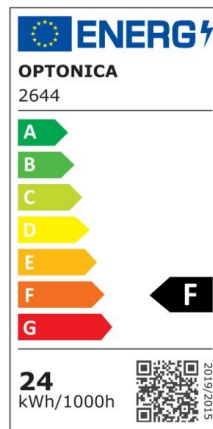

LED Mini Panel Square True Colour Line

Power

12W

Light color

Neutral White (NW)

CE

RoHS

Technical specifications

Catalog number	2618
Beam angle	120°
Body Color	White
Brand	Optonica
Product Code	DL12-B3
Color Code	942
Color Designation	Neutral White (NW)
Correlated Color Temperature	4200K
Dimmable	No
EAN Code	3800156626188
Energy Consumption	12 kWh/1000h
Energy Efficiency Label	F
Flux	1000 lm
FLUX per watt	84 lm/W

Input voltage	AC85-265V
Instant On	0.1 s
IP	IP20
Items per box	40
Items per pack	1
Life span	25000h
Lumen maintenance at end of service life	70%
Material	Plastic+ALU
Mercury Free	Yes
On/Off Cycles	100 000x
Operating Frequency	50-60Hz
Power	12W
Ra ≥	95
Size of Box	475x365x375 mm
Size of package	180x35x230 mm
Size of product	170x170x13 mm
Hole Size	150x150 mm
Temperature	-20°C/ +40°C
Warranty	2 Years
Wattage Equivalent	67W
Weight of Product	347 gr.