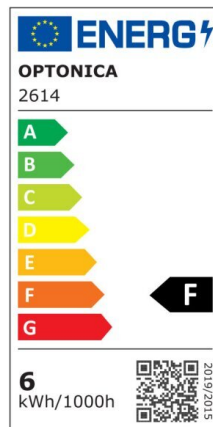

LED Mini Panel Square True Colour Line

Power

12W

Light color

Neutral White (NW)

CE

RoHS

Technical specifications

Catalog number	2618
Beam angle	120°
Body Color	White
Brand	Optonica
Product Code	DL12-B3
Color Code	942
Color Designation	Neutral White (NW)
Correlated Color Temperature	4200K
Dimmable	No
EAN Code	3800156626188
Energy Consumption	12 kWh/1000h
Energy Efficiency Label	F
Flux	1000 lm
FLUX per watt	84 lm/W

Input voltage	AC85-265V
Instant On	0.1 s
IP	IP20
Items per box	40
Items per pack	1
Life span	25000h
Lumen maintenance at end of service life	70%
Material	Plastic+ALU
Mercury Free	Yes
On/Off Cycles	100 000x
Operating Frequency	50-60Hz
Power	12W
Ra ≥	95
Size of Box	475x365x375 mm
Size of package	180x35x230 mm
Size of product	170x170x13 mm
Hole Size	150x150 mm
Temperature	-20°C/ +40°C
Warranty	2 Years
Wattage Equivalent	67W
Weight of Product	347 gr.