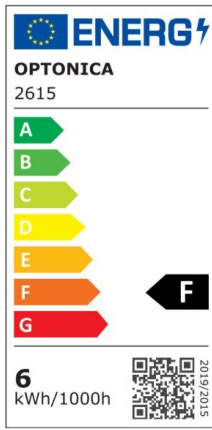

LED Mini Panel Square True Colour Line

Power

12W

Light color

Neutral White (NW)

CE

RoHS

Technical specifications

Catalog number	2618
Beam angle	120°
Body Color	White
Brand	Optonica
Product Code	DL12-B3
Color Code	942
Color Designation	Neutral White (NW)
Correlated Color Temperature	4200K
Dimmable	No
EAN Code	3800156626188
Energy Consumption	12 kWh/1000h
Energy Efficiency Label	F
Flux	1000 lm
FLUX per watt	84 lm/W

Input voltage	AC85-265V
Instant On	0.1 s
IP	IP20
Items per box	40
Items per pack	1
Life span	25000h
Lumen maintenance at end of service life	70%
Material	Plastic+ALU
Mercury Free	Yes
On/Off Cycles	100 000x
Operating Frequency	50-60Hz
Power	12W
Ra ≥	95
Size of Box	475x365x375 mm
Size of package	180x35x230 mm
Size of product	170x170x13 mm
Hole Size	150x150 mm
Temperature	-20°C/ +40°C
Warranty	2 Years
Wattage Equivalent	67W
Weight of Product	347 gr.