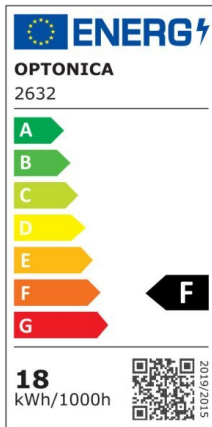

LED Mini Panel Square True Colour Line

Power

12W

Light color

Neutral White (NW)

CE

RoHS

Technical specifications

Catalog number	2618
Beam angle	120°
Body Color	White
Brand	Optonica
Product Code	DL12-B3
Color Code	942
Color Designation	Neutral White (NW)
Correlated Color Temperature	4200K
Dimmable	No
EAN Code	3800156626188
Energy Consumption	12 kWh/1000h
Energy Efficiency Label	F
Flux	1000 lm
FLUX per watt	84 lm/W

Input voltage	AC85-265V
Instant On	0.1 s
IP	IP20
Items per box	40
Items per pack	1
Life span	25000h
Lumen maintenance at end of service life	70%
Material	Plastic+ALU
Mercury Free	Yes
On/Off Cycles	100 000x
Operating Frequency	50-60Hz
Power	12W
Ra ≥	95
Size of Box	475x365x375 mm
Size of package	180x35x230 mm
Size of product	170x170x13 mm
Hole Size	150x150 mm
Temperature	-20°C/ +40°C
Warranty	2 Years
Wattage Equivalent	67W
Weight of Product	347 gr.