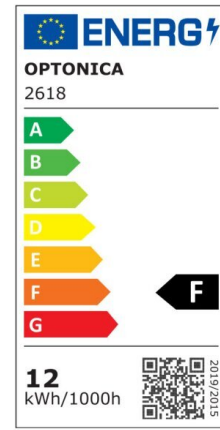

LED Mini Panel Square True Colour Line

Power

12W

Light color

Neutral White (NW)

CE

RoHS

Technical specifications

Catalog number	2618
Beam angle	120°
Body Color	White
Brand	Optonica
Product Code	DL12-B3
Color Code	942
Color Designation	Neutral White (NW)
Correlated Color Temperature	4200K
Dimmable	No
EAN Code	3800156626188
Energy Consumption	12 kWh/1000h
Energy Efficiency Label	F
Flux	1000 lm
FLUX per watt	84 lm/W

Input voltage	AC85-265V
Instant On	0.1 s
IP	IP20
Items per box	40
Items per pack	1
Life span	25000h
Lumen maintenance at end of service life	70%
Material	Plastic+ALU
Mercury Free	Yes
On/Off Cycles	100 000x
Operating Frequency	50-60Hz
Power	12W
Ra ≥	95
Size of Box	475x365x375 mm
Size of package	180x35x230 mm
Size of product	170x170x13 mm
Hole Size	150x150 mm
Temperature	-20°C/ +40°C
Warranty	2 Years
Wattage Equivalent	67W
Weight of Product	347 gr.