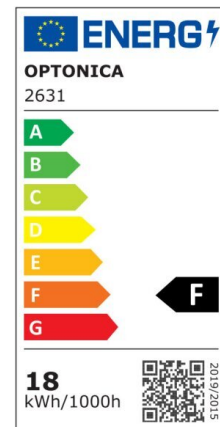

LED Mini Panel Square True Colour Line

Power

12W

Light color

Neutral White (NW)

CE

RoHS

Technical specifications

Catalog number	2618
Beam angle	120°
Body Color	White
Brand	Optonica
Product Code	DL12-B3
Color Code	942
Color Designation	Neutral White (NW)
Correlated Color Temperature	4200K
Dimmable	No
EAN Code	3800156626188
Energy Consumption	12 kWh/1000h
Energy Efficiency Label	F
Flux	1000 lm
FLUX per watt	84 lm/W

Input voltage	AC85-265V
Instant On	0.1 s
IP	IP20
Items per box	40
Items per pack	1
Life span	25000h
Lumen maintenance at end of service life	70%
Material	Plastic+ALU
Mercury Free	Yes
On/Off Cycles	100 000x
Operating Frequency	50-60Hz
Power	12W
Ra ≥	95
Size of Box	475x365x375 mm
Size of package	180x35x230 mm
Size of product	170x170x13 mm
Hole Size	150x150 mm
Temperature	-20°C/ +40°C
Warranty	2 Years
Wattage Equivalent	67W
Weight of Product	347 gr.