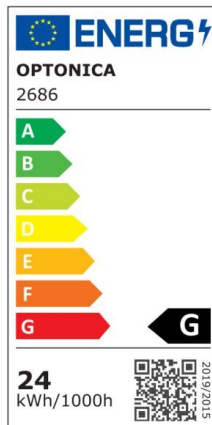

## LED Frameless Panel Square

Power

36W

Light color

Neutral  
White  
(NW)

CE

RoHS

## Technical specifications

Catalog number	2688
Beam angle	180°
Body Color	White
Brand	Optonica
Product Code	DL36-B3
Color Code	845
Color Designation	Neutral White (NW)
Correlated Color	4200K

Temperature	
Dimmable	No
EAN Code	3800156626881
Energy Consumption	36 kWh/1000h
Energy Efficiency Label	G
Flux	3020 Lm
FLUX per watt	84 lm/W
Input voltage	AC85-265V
Instant On	0.1 s
IP	IP54
Items per box	20
Items per pack	1
Life span	25000h
Lumen maintenance at end of service life	70%
Material	Plastic+ALU
Mercury Free	Yes
On/Off Cycles	100 000x
Operating Frequency	50-60Hz
Power	36W
Ra ≥	80
Size of Box	560x365x285 mm
Size of package	272x35x270 mm
Size of product	225x225x27 mm
Hole Size	206x206 mm
Temperature	-20°C/ +40°C
Warranty	2 Years
Wattage Equivalent	201W
Weight of Product	711 gr.