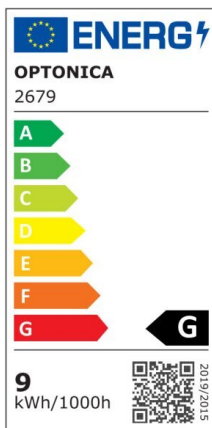

## LED Frameless Panel Square

Power

36W

Light color

Neutral  
White  
(NW)

CE

RoHS

## Technical specifications

Catalog number	2688
Beam angle	180°
Body Color	White
Brand	Optonica
Product Code	DL36-B3
Color Code	845
Color Designation	Neutral White (NW)
Correlated Color	4200K

Temperature	
Dimmable	No
EAN Code	3800156626881
Energy Consumption	36 kWh/1000h
Energy Efficiency Label	G
Flux	3020 Lm
FLUX per watt	84 lm/W
Input voltage	AC85-265V
Instant On	0.1 s
IP	IP54
Items per box	20
Items per pack	1
Life span	25000h
Lumen maintenance at end of service life	70%
Material	Plastic+ALU
Mercury Free	Yes
On/Off Cycles	100 000x
Operating Frequency	50-60Hz
Power	36W
Ra ≥	80
Size of Box	560x365x285 mm
Size of package	272x35x270 mm
Size of product	225x225x27 mm
Hole Size	206x206 mm
Temperature	-20°C/ +40°C
Warranty	2 Years
Wattage Equivalent	201W
Weight of Product	711 gr.