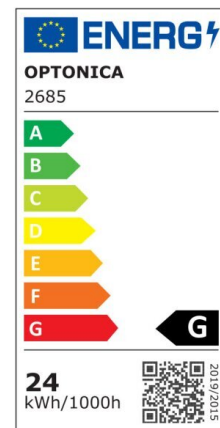

## LED Frameless Panel Square

Power

36W

Light color

Neutral  
White  
(NW)

CE

RoHS

## Technical specifications

Catalog number	2688
Beam angle	180°
Body Color	White
Brand	Optonica
Product Code	DL36-B3
Color Code	845
Color Designation	Neutral White (NW)
Correlated Color	4200K

Temperature	
Dimmable	No
EAN Code	3800156626881
Energy Consumption	36 kWh/1000h
Energy Efficiency Label	G
Flux	3020 Lm
FLUX per watt	84 lm/W
Input voltage	AC85-265V
Instant On	0.1 s
IP	IP54
Items per box	20
Items per pack	1
Life span	25000h
Lumen maintenance at end of service life	70%
Material	Plastic+ALU
Mercury Free	Yes
On/Off Cycles	100 000x
Operating Frequency	50-60Hz
Power	36W
Ra ≥	80
Size of Box	560x365x285 mm
Size of package	272x35x270 mm
Size of product	225x225x27 mm
Hole Size	206x206 mm
Temperature	-20°C/ +40°C
Warranty	2 Years
Wattage Equivalent	201W
Weight of Product	711 gr.