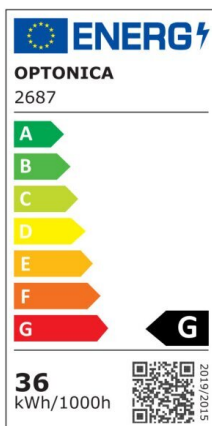

## LED Frameless Panel Square

Power

36W

Light color

Neutral  
White  
(NW)

CE

RoHS

## Technical specifications

Catalog number	2688
Beam angle	180°
Body Color	White
Brand	Optonica
Product Code	DL36-B3
Color Code	845
Color Designation	Neutral White (NW)
Correlated Color	4200K

Temperature	
Dimmable	No
EAN Code	3800156626881
Energy Consumption	36 kWh/1000h
Energy Efficiency Label	G
Flux	3020 Lm
FLUX per watt	84 lm/W
Input voltage	AC85-265V
Instant On	0.1 s
IP	IP54
Items per box	20
Items per pack	1
Life span	25000h
Lumen maintenance at end of service life	70%
Material	Plastic+ALU
Mercury Free	Yes
On/Off Cycles	100 000x
Operating Frequency	50-60Hz
Power	36W
Ra ≥	80
Size of Box	560x365x285 mm
Size of package	272x35x270 mm
Size of product	225x225x27 mm
Hole Size	206x206 mm
Temperature	-20°C/ +40°C
Warranty	2 Years
Wattage Equivalent	201W
Weight of Product	711 gr.