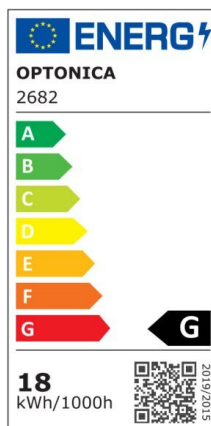

## LED Frameless Panel Square

Power

36W

Light color

Neutral  
White  
(NW)

CE

RoHS

## Technical specifications

Catalog number	2688
Beam angle	180°
Body Color	White
Brand	Optonica
Product Code	DL36-B3
Color Code	845
Color Designation	Neutral White (NW)
Correlated Color	4200K

Temperature	
Dimmable	No
EAN Code	3800156626881
Energy Consumption	36 kWh/1000h
Energy Efficiency Label	G
Flux	3020 Lm
FLUX per watt	84 lm/W
Input voltage	AC85-265V
Instant On	0.1 s
IP	IP54
Items per box	20
Items per pack	1
Life span	25000h
Lumen maintenance at end of service life	70%
Material	Plastic+ALU
Mercury Free	Yes
On/Off Cycles	100 000x
Operating Frequency	50-60Hz
Power	36W
Ra ≥	80
Size of Box	560x365x285 mm
Size of package	272x35x270 mm
Size of product	225x225x27 mm
Hole Size	206x206 mm
Temperature	-20°C/ +40°C
Warranty	2 Years
Wattage Equivalent	201W
Weight of Product	711 gr.