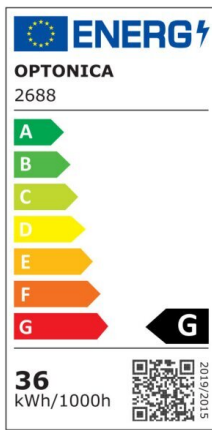

## LED Frameless Panel Square

Power

36W

Light color

Neutral  
White  
(NW)

CE

RoHS

## Technical specifications

Catalog number	2688
Beam angle	180°
Body Color	White
Brand	Optonica
Product Code	DL36-B3
Color Code	845
Color Designation	Neutral White (NW)
Correlated Color	4200K

Temperature	
Dimmable	No
EAN Code	3800156626881
Energy Consumption	36 kWh/1000h
Energy Efficiency Label	G
Flux	3020 Lm
FLUX per watt	84 lm/W
Input voltage	AC85-265V
Instant On	0.1 s
IP	IP54
Items per box	20
Items per pack	1
Life span	25000h
Lumen maintenance at end of service life	70%
Material	Plastic+ALU
Mercury Free	Yes
On/Off Cycles	100 000x
Operating Frequency	50-60Hz
Power	36W
Ra ≥	80
Size of Box	560x365x285 mm
Size of package	272x35x270 mm
Size of product	225x225x27 mm
Hole Size	206x206 mm
Temperature	-20°C/ +40°C
Warranty	2 Years
Wattage Equivalent	201W
Weight of Product	711 gr.