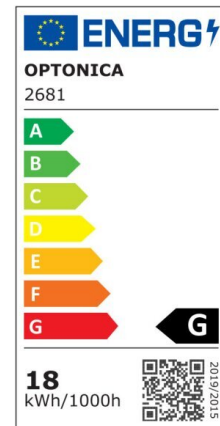

## LED Frameless Panel Square

Power

36W

Light color

Neutral  
White  
(NW)

CE

RoHS

## Technical specifications

Catalog number	2688
Beam angle	180°
Body Color	White
Brand	Optonica
Product Code	DL36-B3
Color Code	845
Color Designation	Neutral White (NW)
Correlated Color	4200K

Temperature	
Dimmable	No
EAN Code	3800156626881
Energy Consumption	36 kWh/1000h
Energy Efficiency Label	G
Flux	3020 Lm
FLUX per watt	84 lm/W
Input voltage	AC85-265V
Instant On	0.1 s
IP	IP54
Items per box	20
Items per pack	1
Life span	25000h
Lumen maintenance at end of service life	70%
Material	Plastic+ALU
Mercury Free	Yes
On/Off Cycles	100 000x
Operating Frequency	50-60Hz
Power	36W
Ra ≥	80
Size of Box	560x365x285 mm
Size of package	272x35x270 mm
Size of product	225x225x27 mm
Hole Size	206x206 mm
Temperature	-20°C/ +40°C
Warranty	2 Years
Wattage Equivalent	201W
Weight of Product	711 gr.