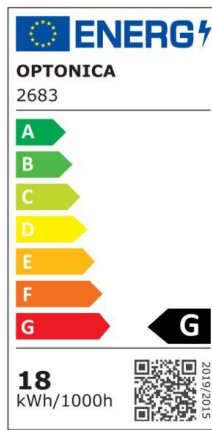

## LED Frameless Panel Square

Power

36W

Light color

Neutral  
White  
(NW)

CE

RoHS

## Technical specifications

Catalog number	2688
Beam angle	180°
Body Color	White
Brand	Optonica
Product Code	DL36-B3
Color Code	845
Color Designation	Neutral White (NW)
Correlated Color	4200K

Temperature	
Dimmable	No
EAN Code	3800156626881
Energy Consumption	36 kWh/1000h
Energy Efficiency Label	G
Flux	3020 Lm
FLUX per watt	84 lm/W
Input voltage	AC85-265V
Instant On	0.1 s
IP	IP54
Items per box	20
Items per pack	1
Life span	25000h
Lumen maintenance at end of service life	70%
Material	Plastic+ALU
Mercury Free	Yes
On/Off Cycles	100 000x
Operating Frequency	50-60Hz
Power	36W
Ra ≥	80
Size of Box	560x365x285 mm
Size of package	272x35x270 mm
Size of product	225x225x27 mm
Hole Size	206x206 mm
Temperature	-20°C/ +40°C
Warranty	2 Years
Wattage Equivalent	201W
Weight of Product	711 gr.