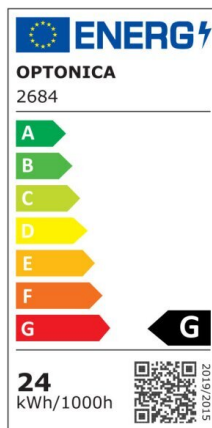

## LED Frameless Panel Square

Power

36W

Light color

Neutral  
White  
(NW)

CE

RoHS

## Technical specifications

Catalog number	2688
Beam angle	180°
Body Color	White
Brand	Optonica
Product Code	DL36-B3
Color Code	845
Color Designation	Neutral White (NW)
Correlated Color	4200K

Temperature	
Dimmable	No
EAN Code	3800156626881
Energy Consumption	36 kWh/1000h
Energy Efficiency Label	G
Flux	3020 Lm
FLUX per watt	84 lm/W
Input voltage	AC85-265V
Instant On	0.1 s
IP	IP54
Items per box	20
Items per pack	1
Life span	25000h
Lumen maintenance at end of service life	70%
Material	Plastic+ALU
Mercury Free	Yes
On/Off Cycles	100 000x
Operating Frequency	50-60Hz
Power	36W
Ra ≥	80
Size of Box	560x365x285 mm
Size of package	272x35x270 mm
Size of product	225x225x27 mm
Hole Size	206x206 mm
Temperature	-20°C/ +40°C
Warranty	2 Years
Wattage Equivalent	201W
Weight of Product	711 gr.