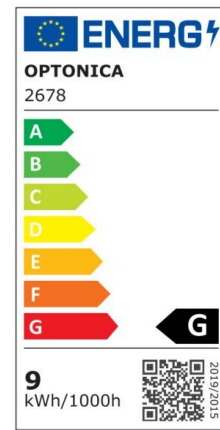

## LED Frameless Panel Square

Power

36W

Light color

Neutral  
White  
(NW)

CE

RoHS

## Technical specifications

Catalog number	2688
Beam angle	180°
Body Color	White
Brand	Optonica
Product Code	DL36-B3
Color Code	845
Color Designation	Neutral White (NW)
Correlated Color	4200K

Temperature	
Dimmable	No
EAN Code	3800156626881
Energy Consumption	36 kWh/1000h
Energy Efficiency Label	G
Flux	3020 Lm
FLUX per watt	84 lm/W
Input voltage	AC85-265V
Instant On	0.1 s
IP	IP54
Items per box	20
Items per pack	1
Life span	25000h
Lumen maintenance at end of service life	70%
Material	Plastic+ALU
Mercury Free	Yes
On/Off Cycles	100 000x
Operating Frequency	50-60Hz
Power	36W
Ra ≥	80
Size of Box	560x365x285 mm
Size of package	272x35x270 mm
Size of product	225x225x27 mm
Hole Size	206x206 mm
Temperature	-20°C/ +40°C
Warranty	2 Years
Wattage Equivalent	201W
Weight of Product	711 gr.