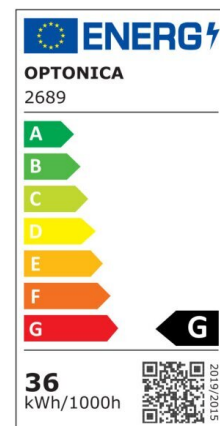

## LED Frameless Panel Square

Power

36W

Light color

Neutral  
White  
(NW)

CE

RoHS

## Technical specifications

Catalog number	2688
Beam angle	180°
Body Color	White
Brand	Optonica
Product Code	DL36-B3
Color Code	845
Color Designation	Neutral White (NW)
Correlated Color	4200K

Temperature	
Dimmable	No
EAN Code	3800156626881
Energy Consumption	36 kWh/1000h
Energy Efficiency Label	G
Flux	3020 Lm
FLUX per watt	84 lm/W
Input voltage	AC85-265V
Instant On	0.1 s
IP	IP54
Items per box	20
Items per pack	1
Life span	25000h
Lumen maintenance at end of service life	70%
Material	Plastic+ALU
Mercury Free	Yes
On/Off Cycles	100 000x
Operating Frequency	50-60Hz
Power	36W
Ra ≥	80
Size of Box	560x365x285 mm
Size of package	272x35x270 mm
Size of product	225x225x27 mm
Hole Size	206x206 mm
Temperature	-20°C/ +40°C
Warranty	2 Years
Wattage Equivalent	201W
Weight of Product	711 gr.