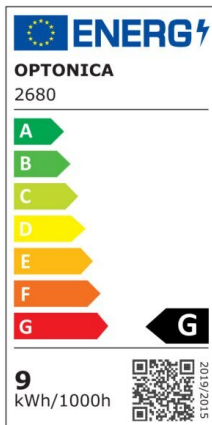

## LED Frameless Panel Square

Power

36W

Light color

Neutral  
White  
(NW)

CE

RoHS

## Technical specifications

Catalog number	2688
Beam angle	180°
Body Color	White
Brand	Optonica
Product Code	DL36-B3
Color Code	845
Color Designation	Neutral White (NW)
Correlated Color	4200K

Temperature	
Dimmable	No
EAN Code	3800156626881
Energy Consumption	36 kWh/1000h
Energy Efficiency Label	G
Flux	3020 Lm
FLUX per watt	84 lm/W
Input voltage	AC85-265V
Instant On	0.1 s
IP	IP54
Items per box	20
Items per pack	1
Life span	25000h
Lumen maintenance at end of service life	70%
Material	Plastic+ALU
Mercury Free	Yes
On/Off Cycles	100 000x
Operating Frequency	50-60Hz
Power	36W
Ra ≥	80
Size of Box	560x365x285 mm
Size of package	272x35x270 mm
Size of product	225x225x27 mm
Hole Size	206x206 mm
Temperature	-20°C/ +40°C
Warranty	2 Years
Wattage Equivalent	201W
Weight of Product	711 gr.