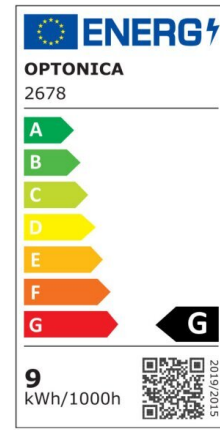

## LED Frameless Panel Square

Power

24W

Light color

Neutral White (NW)

CE

RoHS

## Technical specifications

Catalog number	2685
Beam angle	180°
Body Color	White
Brand	Optonica
Product Code	DL24-B2
Color Code	845
Color Designation	Neutral White (NW)
Correlated Color	4500K

Temperature	
Dimmable	No
EAN Code	3800156626850
Energy Consumption	24 kWh/1000h
Energy Efficiency Label	G
Flux	2010 Lm
FLUX per watt	84 lm/W
Input voltage	AC85-265V
Instant On	0.1 s
IP	IP54
Items per box	30
Items per pack	1
Life span	25000h
Lumen maintenance at end of service life	70%
Material	Plastic+ALU
Mercury Free	Yes
On/Off Cycles	25 000x
Operating Frequency	50-60Hz
Power	24W
Ra ≥	80
Size of Box	545x237x443 mm
Size of package	222x35x214 mm
Size of product	170x170x27 mm
Hole Size	155x155 mm
Temperature	-20°C/ +40°C
Warranty	2 Years
Wattage Equivalent	134W
Weight of Product	430 gr.