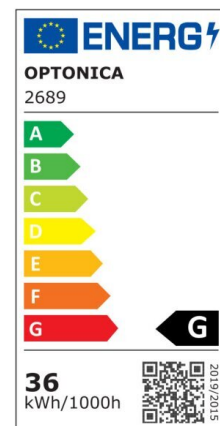

## LED Frameless Panel Square

Power

24W

Light color

Neutral White (NW)

CE

RoHS

## Technical specifications

Catalog number	2685
Beam angle	180°
Body Color	White
Brand	Optonica
Product Code	DL24-B2
Color Code	845
Color Designation	Neutral White (NW)
Correlated Color	4500K

Temperature	
Dimmable	No
EAN Code	3800156626850
Energy Consumption	24 kWh/1000h
Energy Efficiency Label	G
Flux	2010 Lm
FLUX per watt	84 lm/W
Input voltage	AC85-265V
Instant On	0.1 s
IP	IP54
Items per box	30
Items per pack	1
Life span	25000h
Lumen maintenance at end of service life	70%
Material	Plastic+ALU
Mercury Free	Yes
On/Off Cycles	25 000x
Operating Frequency	50-60Hz
Power	24W
Ra ≥	80
Size of Box	545x237x443 mm
Size of package	222x35x214 mm
Size of product	170x170x27 mm
Hole Size	155x155 mm
Temperature	-20°C/ +40°C
Warranty	2 Years
Wattage Equivalent	134W
Weight of Product	430 gr.