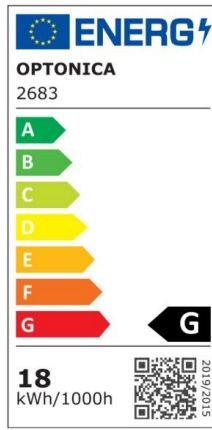

## LED Frameless Panel Square

Power

24W

Light color

Neutral White (NW)

CE

RoHS

## Technical specifications

Catalog number	2685
Beam angle	180°
Body Color	White
Brand	Optonica
Product Code	DL24-B2
Color Code	845
Color Designation	Neutral White (NW)
Correlated Color	4500K

Temperature	
Dimmable	No
EAN Code	3800156626850
Energy Consumption	24 kWh/1000h
Energy Efficiency Label	G
Flux	2010 Lm
FLUX per watt	84 lm/W
Input voltage	AC85-265V
Instant On	0.1 s
IP	IP54
Items per box	30
Items per pack	1
Life span	25000h
Lumen maintenance at end of service life	70%
Material	Plastic+ALU
Mercury Free	Yes
On/Off Cycles	25 000x
Operating Frequency	50-60Hz
Power	24W
Ra ≥	80
Size of Box	545x237x443 mm
Size of package	222x35x214 mm
Size of product	170x170x27 mm
Hole Size	155x155 mm
Temperature	-20°C/ +40°C
Warranty	2 Years
Wattage Equivalent	134W
Weight of Product	430 gr.