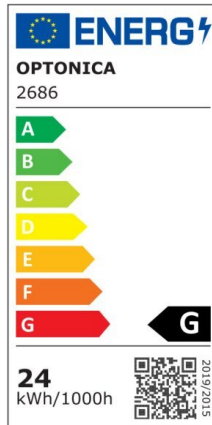

## LED Frameless Panel Square

Power

24W

Light color

Neutral White (NW)

CE

RoHS

## Technical specifications

Catalog number	2685
Beam angle	180°
Body Color	White
Brand	Optonica
Product Code	DL24-B2
Color Code	845
Color Designation	Neutral White (NW)
Correlated Color	4500K

Temperature	
Dimmable	No
EAN Code	3800156626850
Energy Consumption	24 kWh/1000h
Energy Efficiency Label	G
Flux	2010 Lm
FLUX per watt	84 lm/W
Input voltage	AC85-265V
Instant On	0.1 s
IP	IP54
Items per box	30
Items per pack	1
Life span	25000h
Lumen maintenance at end of service life	70%
Material	Plastic+ALU
Mercury Free	Yes
On/Off Cycles	25 000x
Operating Frequency	50-60Hz
Power	24W
Ra ≥	80
Size of Box	545x237x443 mm
Size of package	222x35x214 mm
Size of product	170x170x27 mm
Hole Size	155x155 mm
Temperature	-20°C/ +40°C
Warranty	2 Years
Wattage Equivalent	134W
Weight of Product	430 gr.