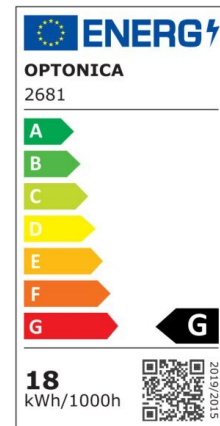

## LED Frameless Panel Square

Power

24W

Light color

Neutral White (NW)

CE

RoHS

## Technical specifications

Catalog number	2685
Beam angle	180°
Body Color	White
Brand	Optonica
Product Code	DL24-B2
Color Code	845
Color Designation	Neutral White (NW)
Correlated Color	4500K

Temperature	
Dimmable	No
EAN Code	3800156626850
Energy Consumption	24 kWh/1000h
Energy Efficiency Label	G
Flux	2010 Lm
FLUX per watt	84 lm/W
Input voltage	AC85-265V
Instant On	0.1 s
IP	IP54
Items per box	30
Items per pack	1
Life span	25000h
Lumen maintenance at end of service life	70%
Material	Plastic+ALU
Mercury Free	Yes
On/Off Cycles	25 000x
Operating Frequency	50-60Hz
Power	24W
Ra ≥	80
Size of Box	545x237x443 mm
Size of package	222x35x214 mm
Size of product	170x170x27 mm
Hole Size	155x155 mm
Temperature	-20°C/ +40°C
Warranty	2 Years
Wattage Equivalent	134W
Weight of Product	430 gr.