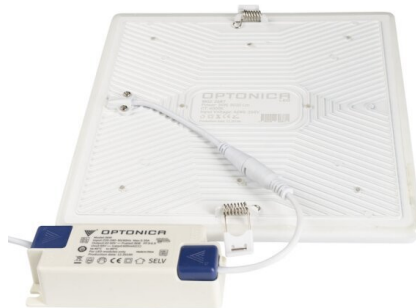

## LED Frameless Panel Square

Power

24W

Light color

Neutral White (NW)

CE

RoHS

## Technical specifications

Catalog number	2685
Beam angle	180°
Body Color	White
Brand	Optonica
Product Code	DL24-B2
Color Code	845
Color Designation	Neutral White (NW)
Correlated Color	4500K

Temperature	
Dimmable	No
EAN Code	3800156626850
Energy Consumption	24 kWh/1000h
Energy Efficiency Label	G
Flux	2010 Lm
FLUX per watt	84 lm/W
Input voltage	AC85-265V
Instant On	0.1 s
IP	IP54
Items per box	30
Items per pack	1
Life span	25000h
Lumen maintenance at end of service life	70%
Material	Plastic+ALU
Mercury Free	Yes
On/Off Cycles	25 000x
Operating Frequency	50-60Hz
Power	24W
Ra ≥	80
Size of Box	545x237x443 mm
Size of package	222x35x214 mm
Size of product	170x170x27 mm
Hole Size	155x155 mm
Temperature	-20°C/ +40°C
Warranty	2 Years
Wattage Equivalent	134W
Weight of Product	430 gr.