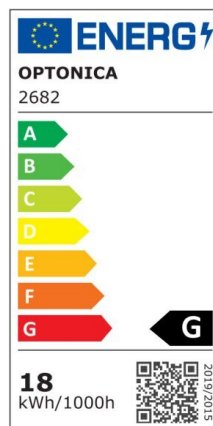

## LED Frameless Panel Square

Power

24W

Light color

Neutral White (NW)

CE

RoHS

## Technical specifications

Catalog number	2685
Beam angle	180°
Body Color	White
Brand	Optonica
Product Code	DL24-B2
Color Code	845
Color Designation	Neutral White (NW)
Correlated Color	4500K

Temperature	
Dimmable	No
EAN Code	3800156626850
Energy Consumption	24 kWh/1000h
Energy Efficiency Label	G
Flux	2010 Lm
FLUX per watt	84 lm/W
Input voltage	AC85-265V
Instant On	0.1 s
IP	IP54
Items per box	30
Items per pack	1
Life span	25000h
Lumen maintenance at end of service life	70%
Material	Plastic+ALU
Mercury Free	Yes
On/Off Cycles	25 000x
Operating Frequency	50-60Hz
Power	24W
Ra ≥	80
Size of Box	545x237x443 mm
Size of package	222x35x214 mm
Size of product	170x170x27 mm
Hole Size	155x155 mm
Temperature	-20°C/ +40°C
Warranty	2 Years
Wattage Equivalent	134W
Weight of Product	430 gr.