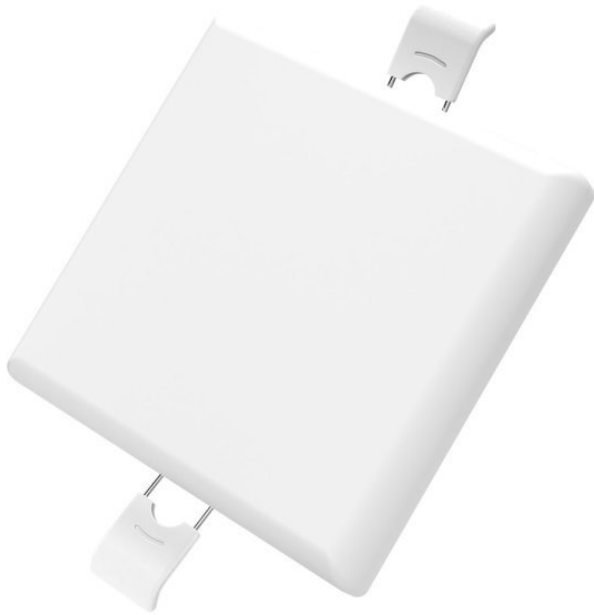

## LED Frameless Panel Square

Power

24W

Light color

Neutral White (NW)

CE

RoHS

## Technical specifications

Catalog number	2685
Beam angle	180°
Body Color	White
Brand	Optonica
Product Code	DL24-B2
Color Code	845
Color Designation	Neutral White (NW)
Correlated Color	4500K

Temperature	
Dimmable	No
EAN Code	3800156626850
Energy Consumption	24 kWh/1000h
Energy Efficiency Label	G
Flux	2010 Lm
FLUX per watt	84 lm/W
Input voltage	AC85-265V
Instant On	0.1 s
IP	IP54
Items per box	30
Items per pack	1
Life span	25000h
Lumen maintenance at end of service life	70%
Material	Plastic+ALU
Mercury Free	Yes
On/Off Cycles	25 000x
Operating Frequency	50-60Hz
Power	24W
Ra ≥	80
Size of Box	545x237x443 mm
Size of package	222x35x214 mm
Size of product	170x170x27 mm
Hole Size	155x155 mm
Temperature	-20°C/ +40°C
Warranty	2 Years
Wattage Equivalent	134W
Weight of Product	430 gr.