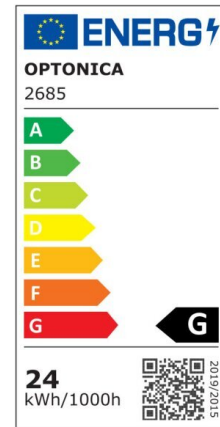

## LED Frameless Panel Square

Power

24W

Light color

Neutral White (NW)

CE

RoHS

## Technical specifications

Catalog number	2685
Beam angle	180°
Body Color	White
Brand	Optonica
Product Code	DL24-B2
Color Code	845
Color Designation	Neutral White (NW)
Correlated Color	4500K

Temperature	
Dimmable	No
EAN Code	3800156626850
Energy Consumption	24 kWh/1000h
Energy Efficiency Label	G
Flux	2010 Lm
FLUX per watt	84 lm/W
Input voltage	AC85-265V
Instant On	0.1 s
IP	IP54
Items per box	30
Items per pack	1
Life span	25000h
Lumen maintenance at end of service life	70%
Material	Plastic+ALU
Mercury Free	Yes
On/Off Cycles	25 000x
Operating Frequency	50-60Hz
Power	24W
Ra ≥	80
Size of Box	545x237x443 mm
Size of package	222x35x214 mm
Size of product	170x170x27 mm
Hole Size	155x155 mm
Temperature	-20°C/ +40°C
Warranty	2 Years
Wattage Equivalent	134W
Weight of Product	430 gr.