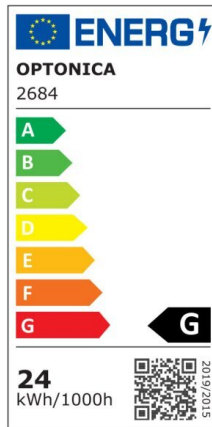

## LED Frameless Panel Square

Power

24W

Light color

Neutral White (NW)

CE

RoHS

## Technical specifications

Catalog number	2685
Beam angle	180°
Body Color	White
Brand	Optonica
Product Code	DL24-B2
Color Code	845
Color Designation	Neutral White (NW)
Correlated Color	4500K

Temperature	
Dimmable	No
EAN Code	3800156626850
Energy Consumption	24 kWh/1000h
Energy Efficiency Label	G
Flux	2010 Lm
FLUX per watt	84 lm/W
Input voltage	AC85-265V
Instant On	0.1 s
IP	IP54
Items per box	30
Items per pack	1
Life span	25000h
Lumen maintenance at end of service life	70%
Material	Plastic+ALU
Mercury Free	Yes
On/Off Cycles	25 000x
Operating Frequency	50-60Hz
Power	24W
Ra ≥	80
Size of Box	545x237x443 mm
Size of package	222x35x214 mm
Size of product	170x170x27 mm
Hole Size	155x155 mm
Temperature	-20°C/ +40°C
Warranty	2 Years
Wattage Equivalent	134W
Weight of Product	430 gr.