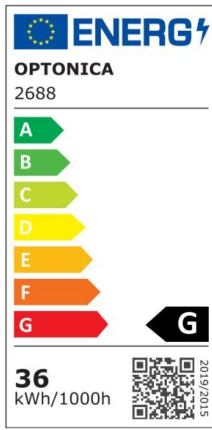

## LED Frameless Panel Square

Power

24W

Light color

Neutral White (NW)

CE

RoHS

## Technical specifications

Catalog number	2685
Beam angle	180°
Body Color	White
Brand	Optonica
Product Code	DL24-B2
Color Code	845
Color Designation	Neutral White (NW)
Correlated Color	4500K

Temperature	
Dimmable	No
EAN Code	3800156626850
Energy Consumption	24 kWh/1000h
Energy Efficiency Label	G
Flux	2010 Lm
FLUX per watt	84 lm/W
Input voltage	AC85-265V
Instant On	0.1 s
IP	IP54
Items per box	30
Items per pack	1
Life span	25000h
Lumen maintenance at end of service life	70%
Material	Plastic+ALU
Mercury Free	Yes
On/Off Cycles	25 000x
Operating Frequency	50-60Hz
Power	24W
Ra ≥	80
Size of Box	545x237x443 mm
Size of package	222x35x214 mm
Size of product	170x170x27 mm
Hole Size	155x155 mm
Temperature	-20°C/ +40°C
Warranty	2 Years
Wattage Equivalent	134W
Weight of Product	430 gr.