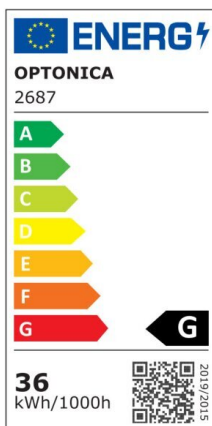

## LED Frameless Panel Square

Power

24W

Light color

Neutral White (NW)

CE

RoHS

## Technical specifications

Catalog number	2685
Beam angle	180°
Body Color	White
Brand	Optonica
Product Code	DL24-B2
Color Code	845
Color Designation	Neutral White (NW)
Correlated Color	4500K

Temperature	
Dimmable	No
EAN Code	3800156626850
Energy Consumption	24 kWh/1000h
Energy Efficiency Label	G
Flux	2010 Lm
FLUX per watt	84 lm/W
Input voltage	AC85-265V
Instant On	0.1 s
IP	IP54
Items per box	30
Items per pack	1
Life span	25000h
Lumen maintenance at end of service life	70%
Material	Plastic+ALU
Mercury Free	Yes
On/Off Cycles	25 000x
Operating Frequency	50-60Hz
Power	24W
Ra ≥	80
Size of Box	545x237x443 mm
Size of package	222x35x214 mm
Size of product	170x170x27 mm
Hole Size	155x155 mm
Temperature	-20°C/ +40°C
Warranty	2 Years
Wattage Equivalent	134W
Weight of Product	430 gr.