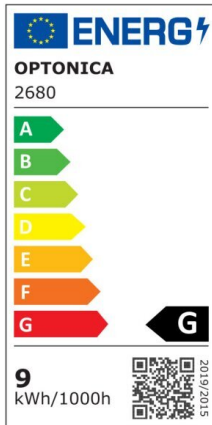

## LED Frameless Panel Square

Power

24W

Light color

Neutral White (NW)

CE

RoHS

## Technical specifications

Catalog number	2685
Beam angle	180°
Body Color	White
Brand	Optonica
Product Code	DL24-B2
Color Code	845
Color Designation	Neutral White (NW)
Correlated Color	4500K

Temperature	
Dimmable	No
EAN Code	3800156626850
Energy Consumption	24 kWh/1000h
Energy Efficiency Label	G
Flux	2010 Lm
FLUX per watt	84 lm/W
Input voltage	AC85-265V
Instant On	0.1 s
IP	IP54
Items per box	30
Items per pack	1
Life span	25000h
Lumen maintenance at end of service life	70%
Material	Plastic+ALU
Mercury Free	Yes
On/Off Cycles	25 000x
Operating Frequency	50-60Hz
Power	24W
Ra ≥	80
Size of Box	545x237x443 mm
Size of package	222x35x214 mm
Size of product	170x170x27 mm
Hole Size	155x155 mm
Temperature	-20°C/ +40°C
Warranty	2 Years
Wattage Equivalent	134W
Weight of Product	430 gr.