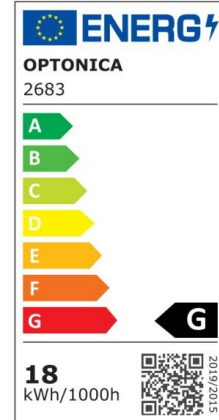

LED Frameless Panel Square

Power

18W

Light color

Neutral
White
(NW)

CE

RoHS

Technical specifications

Catalog number	2682
Beam angle	180°
Body Color	White
Brand	Optonica
Product Code	DL18-B2
Color Code	845
Color Designation	Neutral White (NW)
Correlated Color Temperature	4500K
Dimmable	No
EAN Code	3800156626829
Energy Consumption	18 kWh/1000h
Energy Efficiency Label	G
Flux	1500 Lm
FLUX per watt	84 lm/W

Input voltage	AC85-265V
Instant On	0.1 s
IP	IP54
Items per box	40
Items per pack	1
Life span	25000h
Lumen maintenance at end of service life	70%
Material	Plastic+ALU
Mercury Free	Yes
On/Off Cycles	100 000x
Operating Frequency	50-60Hz
Power	18W
Ra ≥	80
Size of Box	375x360x343 mm
Size of package	173x35x164 mm
Size of product	120x120x27 mm
Hole Size	108x108 mm
Temperature	-20°C/ +40°C
Warranty	2 Years
Wattage Equivalent	100W
Weight of Product	260 gr.