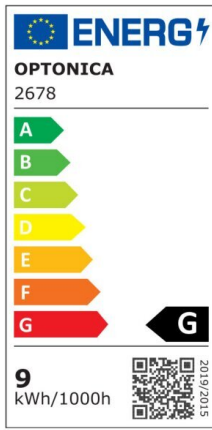

LED Frameless Panel Square

Power

18W

Light color

Neutral
White
(NW)

CE

RoHS

Technical specifications

Catalog number	2682
Beam angle	180°
Body Color	White
Brand	Optonica
Product Code	DL18-B2
Color Code	845
Color Designation	Neutral White (NW)
Correlated Color Temperature	4500K
Dimmable	No
EAN Code	3800156626829
Energy Consumption	18 kWh/1000h
Energy Efficiency Label	G
Flux	1500 Lm
FLUX per watt	84 lm/W

Input voltage	AC85-265V
Instant On	0.1 s
IP	IP54
Items per box	40
Items per pack	1
Life span	25000h
Lumen maintenance at end of service life	70%
Material	Plastic+ALU
Mercury Free	Yes
On/Off Cycles	100 000x
Operating Frequency	50-60Hz
Power	18W
Ra ≥	80
Size of Box	375x360x343 mm
Size of package	173x35x164 mm
Size of product	120x120x27 mm
Hole Size	108x108 mm
Temperature	-20°C/ +40°C
Warranty	2 Years
Wattage Equivalent	100W
Weight of Product	260 gr.