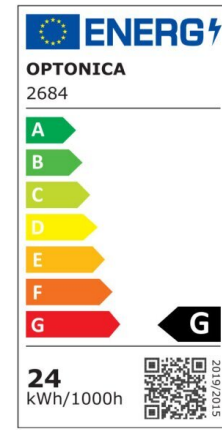

LED Frameless Panel Square

Power

18W

Light color

Neutral
White
(NW)

CE

RoHS

Technical specifications

Catalog number	2682
Beam angle	180°
Body Color	White
Brand	Optonica
Product Code	DL18-B2
Color Code	845
Color Designation	Neutral White (NW)
Correlated Color Temperature	4500K
Dimmable	No
EAN Code	3800156626829
Energy Consumption	18 kWh/1000h
Energy Efficiency Label	G
Flux	1500 Lm
FLUX per watt	84 lm/W

Input voltage	AC85-265V
Instant On	0.1 s
IP	IP54
Items per box	40
Items per pack	1
Life span	25000h
Lumen maintenance at end of service life	70%
Material	Plastic+ALU
Mercury Free	Yes
On/Off Cycles	100 000x
Operating Frequency	50-60Hz
Power	18W
Ra ≥	80
Size of Box	375x360x343 mm
Size of package	173x35x164 mm
Size of product	120x120x27 mm
Hole Size	108x108 mm
Temperature	-20°C/ +40°C
Warranty	2 Years
Wattage Equivalent	100W
Weight of Product	260 gr.