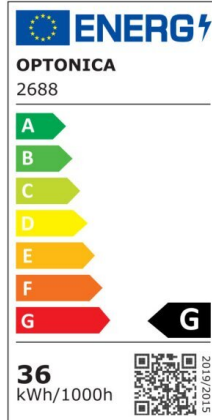

LED Frameless Panel Square

Power

18W

Light color

Neutral
White
(NW)

CE

RoHS

Technical specifications

Catalog number	2682
Beam angle	180°
Body Color	White
Brand	Optonica
Product Code	DL18-B2
Color Code	845
Color Designation	Neutral White (NW)
Correlated Color Temperature	4500K
Dimmable	No
EAN Code	3800156626829
Energy Consumption	18 kWh/1000h
Energy Efficiency Label	G
Flux	1500 Lm
FLUX per watt	84 lm/W

Input voltage	AC85-265V
Instant On	0.1 s
IP	IP54
Items per box	40
Items per pack	1
Life span	25000h
Lumen maintenance at end of service life	70%
Material	Plastic+ALU
Mercury Free	Yes
On/Off Cycles	100 000x
Operating Frequency	50-60Hz
Power	18W
Ra ≥	80
Size of Box	375x360x343 mm
Size of package	173x35x164 mm
Size of product	120x120x27 mm
Hole Size	108x108 mm
Temperature	-20°C/ +40°C
Warranty	2 Years
Wattage Equivalent	100W
Weight of Product	260 gr.