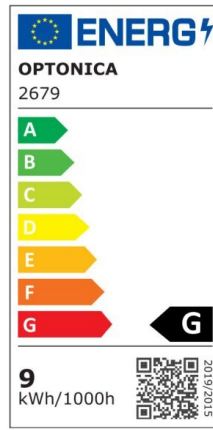

LED Frameless Panel Square

Power

18W

Light color

Neutral
White
(NW)

CE

RoHS

Technical specifications

Catalog number	2682
Beam angle	180°
Body Color	White
Brand	Optonica
Product Code	DL18-B2
Color Code	845
Color Designation	Neutral White (NW)
Correlated Color Temperature	4500K
Dimmable	No
EAN Code	3800156626829
Energy Consumption	18 kWh/1000h
Energy Efficiency Label	G
Flux	1500 Lm
FLUX per watt	84 lm/W

Input voltage	AC85-265V
Instant On	0.1 s
IP	IP54
Items per box	40
Items per pack	1
Life span	25000h
Lumen maintenance at end of service life	70%
Material	Plastic+ALU
Mercury Free	Yes
On/Off Cycles	100 000x
Operating Frequency	50-60Hz
Power	18W
Ra ≥	80
Size of Box	375x360x343 mm
Size of package	173x35x164 mm
Size of product	120x120x27 mm
Hole Size	108x108 mm
Temperature	-20°C/ +40°C
Warranty	2 Years
Wattage Equivalent	100W
Weight of Product	260 gr.