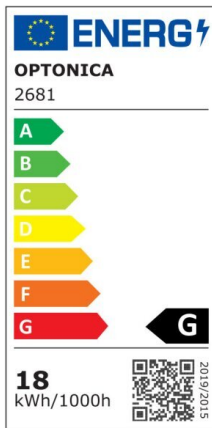

LED Frameless Panel Square

Power

18W

Light color

Neutral
White
(NW)

CE

RoHS

Technical specifications

Catalog number	2682
Beam angle	180°
Body Color	White
Brand	Optonica
Product Code	DL18-B2
Color Code	845
Color Designation	Neutral White (NW)
Correlated Color Temperature	4500K
Dimmable	No
EAN Code	3800156626829
Energy Consumption	18 kWh/1000h
Energy Efficiency Label	G
Flux	1500 Lm
FLUX per watt	84 lm/W

Input voltage	AC85-265V
Instant On	0.1 s
IP	IP54
Items per box	40
Items per pack	1
Life span	25000h
Lumen maintenance at end of service life	70%
Material	Plastic+ALU
Mercury Free	Yes
On/Off Cycles	100 000x
Operating Frequency	50-60Hz
Power	18W
Ra ≥	80
Size of Box	375x360x343 mm
Size of package	173x35x164 mm
Size of product	120x120x27 mm
Hole Size	108x108 mm
Temperature	-20°C/ +40°C
Warranty	2 Years
Wattage Equivalent	100W
Weight of Product	260 gr.