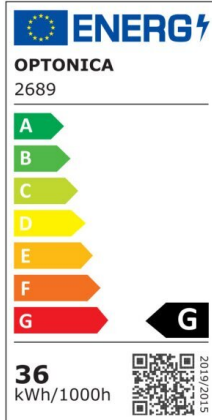

LED Frameless Panel Square

Power

18W

Light color

Neutral
White
(NW)

CE

RoHS

Technical specifications

Catalog number	2682
Beam angle	180°
Body Color	White
Brand	Optonica
Product Code	DL18-B2
Color Code	845
Color Designation	Neutral White (NW)
Correlated Color Temperature	4500K
Dimmable	No
EAN Code	3800156626829
Energy Consumption	18 kWh/1000h
Energy Efficiency Label	G
Flux	1500 Lm
FLUX per watt	84 lm/W

Input voltage	AC85-265V
Instant On	0.1 s
IP	IP54
Items per box	40
Items per pack	1
Life span	25000h
Lumen maintenance at end of service life	70%
Material	Plastic+ALU
Mercury Free	Yes
On/Off Cycles	100 000x
Operating Frequency	50-60Hz
Power	18W
Ra ≥	80
Size of Box	375x360x343 mm
Size of package	173x35x164 mm
Size of product	120x120x27 mm
Hole Size	108x108 mm
Temperature	-20°C/ +40°C
Warranty	2 Years
Wattage Equivalent	100W
Weight of Product	260 gr.