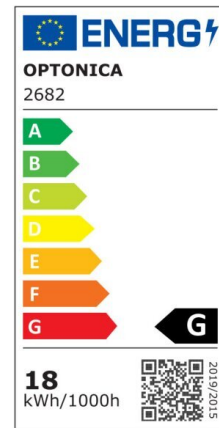

LED Frameless Panel Square

Power

18W

Light color

Neutral
White
(NW)

CE

RoHS

Technical specifications

Catalog number	2682
Beam angle	180°
Body Color	White
Brand	Optonica
Product Code	DL18-B2
Color Code	845
Color Designation	Neutral White (NW)
Correlated Color Temperature	4500K
Dimmable	No
EAN Code	3800156626829
Energy Consumption	18 kWh/1000h
Energy Efficiency Label	G
Flux	1500 Lm
FLUX per watt	84 lm/W

Input voltage	AC85-265V
Instant On	0.1 s
IP	IP54
Items per box	40
Items per pack	1
Life span	25000h
Lumen maintenance at end of service life	70%
Material	Plastic+ALU
Mercury Free	Yes
On/Off Cycles	100 000x
Operating Frequency	50-60Hz
Power	18W
Ra ≥	80
Size of Box	375x360x343 mm
Size of package	173x35x164 mm
Size of product	120x120x27 mm
Hole Size	108x108 mm
Temperature	-20°C/ +40°C
Warranty	2 Years
Wattage Equivalent	100W
Weight of Product	260 gr.