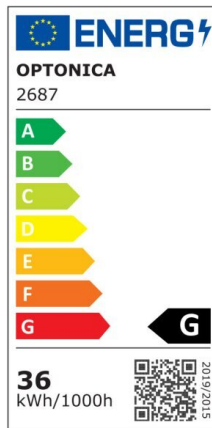

LED Frameless Panel Square

Power

18W

Light color

Neutral
White
(NW)

CE

RoHS

Technical specifications

Catalog number	2682
Beam angle	180°
Body Color	White
Brand	Optonica
Product Code	DL18-B2
Color Code	845
Color Designation	Neutral White (NW)
Correlated Color Temperature	4500K
Dimmable	No
EAN Code	3800156626829
Energy Consumption	18 kWh/1000h
Energy Efficiency Label	G
Flux	1500 Lm
FLUX per watt	84 lm/W

Input voltage	AC85-265V
Instant On	0.1 s
IP	IP54
Items per box	40
Items per pack	1
Life span	25000h
Lumen maintenance at end of service life	70%
Material	Plastic+ALU
Mercury Free	Yes
On/Off Cycles	100 000x
Operating Frequency	50-60Hz
Power	18W
Ra ≥	80
Size of Box	375x360x343 mm
Size of package	173x35x164 mm
Size of product	120x120x27 mm
Hole Size	108x108 mm
Temperature	-20°C/ +40°C
Warranty	2 Years
Wattage Equivalent	100W
Weight of Product	260 gr.