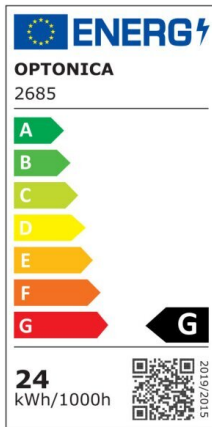

LED Frameless Panel Square

Power

18W

Light color

Neutral
White
(NW)

CE

RoHS

Technical specifications

Catalog number	2682
Beam angle	180°
Body Color	White
Brand	Optonica
Product Code	DL18-B2
Color Code	845
Color Designation	Neutral White (NW)
Correlated Color Temperature	4500K
Dimmable	No
EAN Code	3800156626829
Energy Consumption	18 kWh/1000h
Energy Efficiency Label	G
Flux	1500 Lm
FLUX per watt	84 lm/W

Input voltage	AC85-265V
Instant On	0.1 s
IP	IP54
Items per box	40
Items per pack	1
Life span	25000h
Lumen maintenance at end of service life	70%
Material	Plastic+ALU
Mercury Free	Yes
On/Off Cycles	100 000x
Operating Frequency	50-60Hz
Power	18W
Ra ≥	80
Size of Box	375x360x343 mm
Size of package	173x35x164 mm
Size of product	120x120x27 mm
Hole Size	108x108 mm
Temperature	-20°C/ +40°C
Warranty	2 Years
Wattage Equivalent	100W
Weight of Product	260 gr.