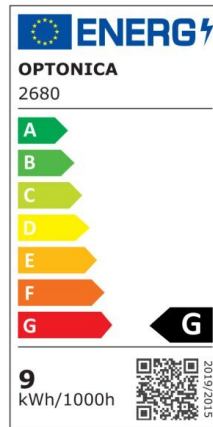

LED Frameless Panel Square

Power

18W

Light color

Neutral
White
(NW)

CE

RoHS

Technical specifications

Catalog number	2682
Beam angle	180°
Body Color	White
Brand	Optonica
Product Code	DL18-B2
Color Code	845
Color Designation	Neutral White (NW)
Correlated Color Temperature	4500K
Dimmable	No
EAN Code	3800156626829
Energy Consumption	18 kWh/1000h
Energy Efficiency Label	G
Flux	1500 Lm
FLUX per watt	84 lm/W

Input voltage	AC85-265V
Instant On	0.1 s
IP	IP54
Items per box	40
Items per pack	1
Life span	25000h
Lumen maintenance at end of service life	70%
Material	Plastic+ALU
Mercury Free	Yes
On/Off Cycles	100 000x
Operating Frequency	50-60Hz
Power	18W
Ra ≥	80
Size of Box	375x360x343 mm
Size of package	173x35x164 mm
Size of product	120x120x27 mm
Hole Size	108x108 mm
Temperature	-20°C/ +40°C
Warranty	2 Years
Wattage Equivalent	100W
Weight of Product	260 gr.