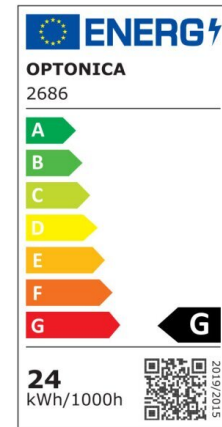

LED Frameless Panel Square

Power

18W

Light color

Neutral
White
(NW)

CE

RoHS

Technical specifications

Catalog number	2682
Beam angle	180°
Body Color	White
Brand	Optonica
Product Code	DL18-B2
Color Code	845
Color Designation	Neutral White (NW)
Correlated Color Temperature	4500K
Dimmable	No
EAN Code	3800156626829
Energy Consumption	18 kWh/1000h
Energy Efficiency Label	G
Flux	1500 Lm
FLUX per watt	84 lm/W

Input voltage	AC85-265V
Instant On	0.1 s
IP	IP54
Items per box	40
Items per pack	1
Life span	25000h
Lumen maintenance at end of service life	70%
Material	Plastic+ALU
Mercury Free	Yes
On/Off Cycles	100 000x
Operating Frequency	50-60Hz
Power	18W
Ra ≥	80
Size of Box	375x360x343 mm
Size of package	173x35x164 mm
Size of product	120x120x27 mm
Hole Size	108x108 mm
Temperature	-20°C/ +40°C
Warranty	2 Years
Wattage Equivalent	100W
Weight of Product	260 gr.