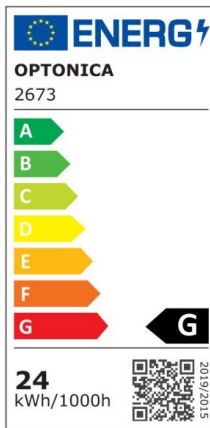

## LED Frameless Panel Round

Power

24W

Light color

Warm  
White  
(WW)

CE

RoHS

## Technical specifications

Catalog number	2674
Beam angle	180°
Body Color	White
Brand	Optonica
Product Code	DL24-B2
Color Code	826
Color Designation	Warm White (WW)
Correlated Color Temperature	2700K
Dimmable	No
EAN Code	3800156626744
Energy Consumption	24 kWh/1000h
Energy Efficiency Label	G
Flux	2010 Lm
FLUX per watt	84 lm/W

Input voltage	AC85-265V
Instant On	0.1 s
IP	IP54
Items per box	30
Items per pack	1
Life span	25000h
Lumen maintenance at end of service life	70%
Material	Plastic+ALU
Mercury Free	Yes
On/Off Cycles	100 000x
Operating Frequency	50-60Hz
Power	24W
Ra ≥	80
Size of Box	540x195x445 mm
Size of package	180x35x215 mm
Size of product	Φ170x27 mm
Hole Size	φ155 mm
Temperature	-30°C / +50°C
Warranty	2 Years
Wattage Equivalent	134W
Weight of Product	340 gr.