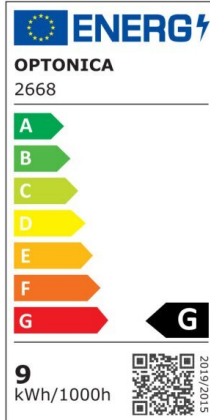

## LED Frameless Panel Round

Power

24W

Light color

Warm  
White  
(WW)

CE

RoHS

## Technical specifications

Catalog number	2674
Beam angle	180°
Body Color	White
Brand	Optonica
Product Code	DL24-B2
Color Code	826
Color Designation	Warm White (WW)
Correlated Color Temperature	2700K
Dimmable	No
EAN Code	3800156626744
Energy Consumption	24 kWh/1000h
Energy Efficiency Label	G
Flux	2010 Lm
FLUX per watt	84 lm/W

Input voltage	AC85-265V
Instant On	0.1 s
IP	IP54
Items per box	30
Items per pack	1
Life span	25000h
Lumen maintenance at end of service life	70%
Material	Plastic+ALU
Mercury Free	Yes
On/Off Cycles	100 000x
Operating Frequency	50-60Hz
Power	24W
Ra ≥	80
Size of Box	540x195x445 mm
Size of package	180x35x215 mm
Size of product	Φ170x27 mm
Hole Size	φ155 mm
Temperature	-30°C / +50°C
Warranty	2 Years
Wattage Equivalent	134W
Weight of Product	340 gr.