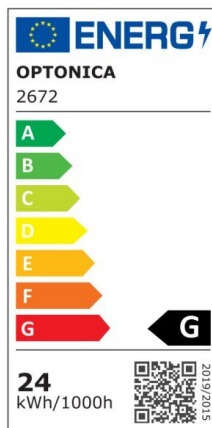

## LED Frameless Panel Round

Power

24W

Light color

Warm  
White  
(WW)

CE

RoHS

## Technical specifications

Catalog number	2674
Beam angle	180°
Body Color	White
Brand	Optonica
Product Code	DL24-B2
Color Code	826
Color Designation	Warm White (WW)
Correlated Color Temperature	2700K
Dimmable	No
EAN Code	3800156626744
Energy Consumption	24 kWh/1000h
Energy Efficiency Label	G
Flux	2010 Lm
FLUX per watt	84 lm/W

Input voltage	AC85-265V
Instant On	0.1 s
IP	IP54
Items per box	30
Items per pack	1
Life span	25000h
Lumen maintenance at end of service life	70%
Material	Plastic+ALU
Mercury Free	Yes
On/Off Cycles	100 000x
Operating Frequency	50-60Hz
Power	24W
Ra ≥	80
Size of Box	540x195x445 mm
Size of package	180x35x215 mm
Size of product	Φ170x27 mm
Hole Size	φ155 mm
Temperature	-30°C / +50°C
Warranty	2 Years
Wattage Equivalent	134W
Weight of Product	340 gr.