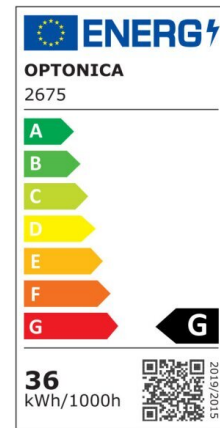

## LED Frameless Panel Round

Power

24W

Light color

Warm  
White  
(WW)

CE

RoHS

## Technical specifications

Catalog number	2674
Beam angle	180°
Body Color	White
Brand	Optonica
Product Code	DL24-B2
Color Code	826
Color Designation	Warm White (WW)
Correlated Color Temperature	2700K
Dimmable	No
EAN Code	3800156626744
Energy Consumption	24 kWh/1000h
Energy Efficiency Label	G
Flux	2010 Lm
FLUX per watt	84 lm/W

Input voltage	AC85-265V
Instant On	0.1 s
IP	IP54
Items per box	30
Items per pack	1
Life span	25000h
Lumen maintenance at end of service life	70%
Material	Plastic+ALU
Mercury Free	Yes
On/Off Cycles	100 000x
Operating Frequency	50-60Hz
Power	24W
Ra ≥	80
Size of Box	540x195x445 mm
Size of package	180x35x215 mm
Size of product	Φ170x27 mm
Hole Size	φ155 mm
Temperature	-30°C / +50°C
Warranty	2 Years
Wattage Equivalent	134W
Weight of Product	340 gr.