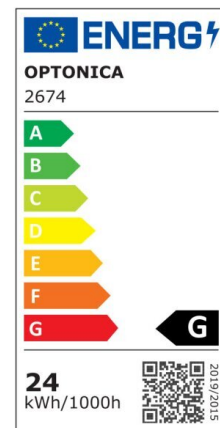

## LED Frameless Panel Round

Power

24W

Light color

Warm  
White  
(WW)

CE

RoHS

## Technical specifications

Catalog number	2674
Beam angle	180°
Body Color	White
Brand	Optonica
Product Code	DL24-B2
Color Code	826
Color Designation	Warm White (WW)
Correlated Color Temperature	2700K
Dimmable	No
EAN Code	3800156626744
Energy Consumption	24 kWh/1000h
Energy Efficiency Label	G
Flux	2010 Lm
FLUX per watt	84 lm/W

Input voltage	AC85-265V
Instant On	0.1 s
IP	IP54
Items per box	30
Items per pack	1
Life span	25000h
Lumen maintenance at end of service life	70%
Material	Plastic+ALU
Mercury Free	Yes
On/Off Cycles	100 000x
Operating Frequency	50-60Hz
Power	24W
Ra ≥	80
Size of Box	540x195x445 mm
Size of package	180x35x215 mm
Size of product	Φ170x27 mm
Hole Size	φ155 mm
Temperature	-30°C / +50°C
Warranty	2 Years
Wattage Equivalent	134W
Weight of Product	340 gr.