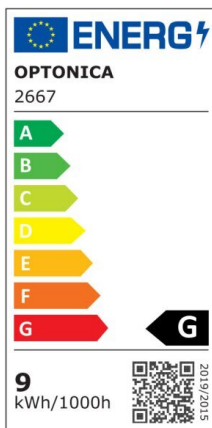

## LED Frameless Panel Round

Power

24W

Light color

Warm  
White  
(WW)

CE

RoHS

## Technical specifications

Catalog number	2674
Beam angle	180°
Body Color	White
Brand	Optonica
Product Code	DL24-B2
Color Code	826
Color Designation	Warm White (WW)
Correlated Color Temperature	2700K
Dimmable	No
EAN Code	3800156626744
Energy Consumption	24 kWh/1000h
Energy Efficiency Label	G
Flux	2010 Lm
FLUX per watt	84 lm/W

Input voltage	AC85-265V
Instant On	0.1 s
IP	IP54
Items per box	30
Items per pack	1
Life span	25000h
Lumen maintenance at end of service life	70%
Material	Plastic+ALU
Mercury Free	Yes
On/Off Cycles	100 000x
Operating Frequency	50-60Hz
Power	24W
Ra ≥	80
Size of Box	540x195x445 mm
Size of package	180x35x215 mm
Size of product	Φ170x27 mm
Hole Size	φ155 mm
Temperature	-30°C / +50°C
Warranty	2 Years
Wattage Equivalent	134W
Weight of Product	340 gr.