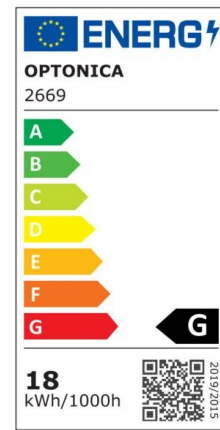

## LED Frameless Panel Round

Power

24W

Light color

Warm  
White  
(WW)

CE

RoHS

## Technical specifications

Catalog number	2674
Beam angle	180°
Body Color	White
Brand	Optonica
Product Code	DL24-B2
Color Code	826
Color Designation	Warm White (WW)
Correlated Color Temperature	2700K
Dimmable	No
EAN Code	3800156626744
Energy Consumption	24 kWh/1000h
Energy Efficiency Label	G
Flux	2010 Lm
FLUX per watt	84 lm/W

Input voltage	AC85-265V
Instant On	0.1 s
IP	IP54
Items per box	30
Items per pack	1
Life span	25000h
Lumen maintenance at end of service life	70%
Material	Plastic+ALU
Mercury Free	Yes
On/Off Cycles	100 000x
Operating Frequency	50-60Hz
Power	24W
Ra ≥	80
Size of Box	540x195x445 mm
Size of package	180x35x215 mm
Size of product	Φ170x27 mm
Hole Size	φ155 mm
Temperature	-30°C / +50°C
Warranty	2 Years
Wattage Equivalent	134W
Weight of Product	340 gr.