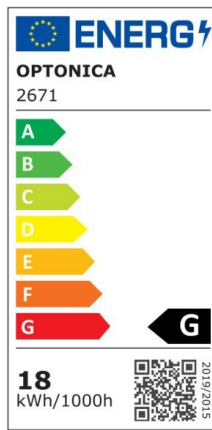

## LED Frameless Panel Round

Power

24W

Light color

Warm  
White  
(WW)

CE

RoHS

## Technical specifications

Catalog number	2674
Beam angle	180°
Body Color	White
Brand	Optonica
Product Code	DL24-B2
Color Code	826
Color Designation	Warm White (WW)
Correlated Color Temperature	2700K
Dimmable	No
EAN Code	3800156626744
Energy Consumption	24 kWh/1000h
Energy Efficiency Label	G
Flux	2010 Lm
FLUX per watt	84 lm/W

Input voltage	AC85-265V
Instant On	0.1 s
IP	IP54
Items per box	30
Items per pack	1
Life span	25000h
Lumen maintenance at end of service life	70%
Material	Plastic+ALU
Mercury Free	Yes
On/Off Cycles	100 000x
Operating Frequency	50-60Hz
Power	24W
Ra ≥	80
Size of Box	540x195x445 mm
Size of package	180x35x215 mm
Size of product	Φ170x27 mm
Hole Size	φ155 mm
Temperature	-30°C / +50°C
Warranty	2 Years
Wattage Equivalent	134W
Weight of Product	340 gr.