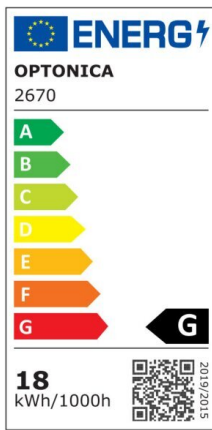

## LED Frameless Panel Round

Power

24W

Light color

Warm  
White  
(WW)

CE

RoHS

## Technical specifications

Catalog number	2674
Beam angle	180°
Body Color	White
Brand	Optonica
Product Code	DL24-B2
Color Code	826
Color Designation	Warm White (WW)
Correlated Color Temperature	2700K
Dimmable	No
EAN Code	3800156626744
Energy Consumption	24 kWh/1000h
Energy Efficiency Label	G
Flux	2010 Lm
FLUX per watt	84 lm/W

Input voltage	AC85-265V
Instant On	0.1 s
IP	IP54
Items per box	30
Items per pack	1
Life span	25000h
Lumen maintenance at end of service life	70%
Material	Plastic+ALU
Mercury Free	Yes
On/Off Cycles	100 000x
Operating Frequency	50-60Hz
Power	24W
Ra ≥	80
Size of Box	540x195x445 mm
Size of package	180x35x215 mm
Size of product	Φ170x27 mm
Hole Size	φ155 mm
Temperature	-30°C / +50°C
Warranty	2 Years
Wattage Equivalent	134W
Weight of Product	340 gr.