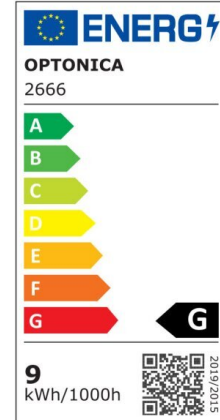

## LED Frameless Panel Round

Power

24W

Light color

Warm  
White  
(WW)

CE

RoHS

## Technical specifications

Catalog number	2674
Beam angle	180°
Body Color	White
Brand	Optonica
Product Code	DL24-B2
Color Code	826
Color Designation	Warm White (WW)
Correlated Color Temperature	2700K
Dimmable	No
EAN Code	3800156626744
Energy Consumption	24 kWh/1000h
Energy Efficiency Label	G
Flux	2010 Lm
FLUX per watt	84 lm/W

Input voltage	AC85-265V
Instant On	0.1 s
IP	IP54
Items per box	30
Items per pack	1
Life span	25000h
Lumen maintenance at end of service life	70%
Material	Plastic+ALU
Mercury Free	Yes
On/Off Cycles	100 000x
Operating Frequency	50-60Hz
Power	24W
Ra ≥	80
Size of Box	540x195x445 mm
Size of package	180x35x215 mm
Size of product	Φ170x27 mm
Hole Size	φ155 mm
Temperature	-30°C / +50°C
Warranty	2 Years
Wattage Equivalent	134W
Weight of Product	340 gr.