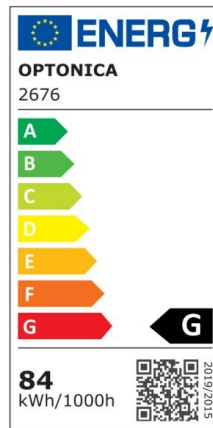

## LED Frameless Panel Round

Power

24W

Light color

Warm  
White  
(WW)

CE

RoHS

## Technical specifications

Catalog number	2674
Beam angle	180°
Body Color	White
Brand	Optonica
Product Code	DL24-B2
Color Code	826
Color Designation	Warm White (WW)
Correlated Color Temperature	2700K
Dimmable	No
EAN Code	3800156626744
Energy Consumption	24 kWh/1000h
Energy Efficiency Label	G
Flux	2010 Lm
FLUX per watt	84 lm/W

Input voltage	AC85-265V
Instant On	0.1 s
IP	IP54
Items per box	30
Items per pack	1
Life span	25000h
Lumen maintenance at end of service life	70%
Material	Plastic+ALU
Mercury Free	Yes
On/Off Cycles	100 000x
Operating Frequency	50-60Hz
Power	24W
Ra ≥	80
Size of Box	540x195x445 mm
Size of package	180x35x215 mm
Size of product	Φ170x27 mm
Hole Size	φ155 mm
Temperature	-30°C / +50°C
Warranty	2 Years
Wattage Equivalent	134W
Weight of Product	340 gr.