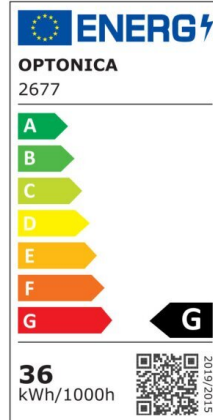

## LED Frameless Panel Round

Power

24W

Light color

Warm  
White  
(WW)

CE

RoHS

## Technical specifications

Catalog number	2674
Beam angle	180°
Body Color	White
Brand	Optonica
Product Code	DL24-B2
Color Code	826
Color Designation	Warm White (WW)
Correlated Color Temperature	2700K
Dimmable	No
EAN Code	3800156626744
Energy Consumption	24 kWh/1000h
Energy Efficiency Label	G
Flux	2010 Lm
FLUX per watt	84 lm/W

Input voltage	AC85-265V
Instant On	0.1 s
IP	IP54
Items per box	30
Items per pack	1
Life span	25000h
Lumen maintenance at end of service life	70%
Material	Plastic+ALU
Mercury Free	Yes
On/Off Cycles	100 000x
Operating Frequency	50-60Hz
Power	24W
Ra ≥	80
Size of Box	540x195x445 mm
Size of package	180x35x215 mm
Size of product	Φ170x27 mm
Hole Size	φ155 mm
Temperature	-30°C / +50°C
Warranty	2 Years
Wattage Equivalent	134W
Weight of Product	340 gr.