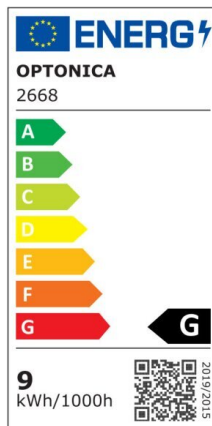

LED Frameless Panel Round

Power

24W

Light color

Neutral White (NW)

CE

RoHS

Technical specifications

| | |
|-------------------|--------------------|
| Catalog number | 2673 |
| Beam angle | 180° |
| Body Color | White |
| Brand | Optonica |
| Product Code | DL24-B2 |
| Color Code | 845 |
| Color Designation | Neutral White (NW) |
| Correlated Color | 4200K |

| | |
|--|----------------|
| Temperature | |
| Dimmable | No |
| EAN Code | 3800156626737 |
| Energy Consumption | 24 kWh/1000h |
| Energy Efficiency Label | G |
| Flux | 2010 Lm |
| FLUX per watt | 84 lm/W |
| Input voltage | AC85-265V |
| Instant On | 0.1 s |
| IP | IP54 |
| Items per box | 30 |
| Items per pack | 1 |
| Life span | 25000h |
| Lumen maintenance at end of service life | 70% |
| Material | Plastic+ALU |
| Mercury Free | Yes |
| On/Off Cycles | 100 000x |
| Operating Frequency | 50-60Hz |
| Power | 24W |
| Ra ≥ | 80 |
| Size of Box | 540x195x445 mm |
| Size of package | 180x35x215 mm |
| Size of product | Φ170x27 mm |
| Hole Size | φ155 mm |
| Temperature | -30°C / +50°C |
| Warranty | 2 Years |
| Wattage Equivalent | 134W |
| Weight of Product | 340 gr. |