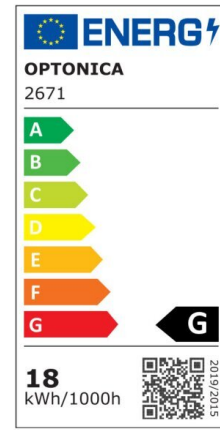

LED Frameless Panel Round

Power

24W

Light color

Neutral White (NW)

CE

RoHS

Technical specifications

| | |
|-------------------|--------------------|
| Catalog number | 2673 |
| Beam angle | 180° |
| Body Color | White |
| Brand | Optonica |
| Product Code | DL24-B2 |
| Color Code | 845 |
| Color Designation | Neutral White (NW) |
| Correlated Color | 4200K |

| | |
|--|----------------|
| Temperature | |
| Dimmable | No |
| EAN Code | 3800156626737 |
| Energy Consumption | 24 kWh/1000h |
| Energy Efficiency Label | G |
| Flux | 2010 Lm |
| FLUX per watt | 84 lm/W |
| Input voltage | AC85-265V |
| Instant On | 0.1 s |
| IP | IP54 |
| Items per box | 30 |
| Items per pack | 1 |
| Life span | 25000h |
| Lumen maintenance at end of service life | 70% |
| Material | Plastic+ALU |
| Mercury Free | Yes |
| On/Off Cycles | 100 000x |
| Operating Frequency | 50-60Hz |
| Power | 24W |
| Ra ≥ | 80 |
| Size of Box | 540x195x445 mm |
| Size of package | 180x35x215 mm |
| Size of product | Φ170x27 mm |
| Hole Size | φ155 mm |
| Temperature | -30°C / +50°C |
| Warranty | 2 Years |
| Wattage Equivalent | 134W |
| Weight of Product | 340 gr. |