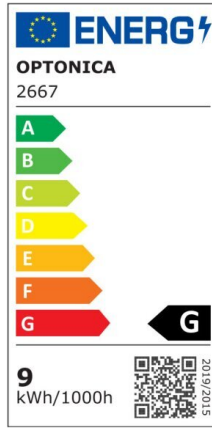

LED Frameless Panel Round

Power

24W

Light color

Neutral White (NW)

CE

RoHS

Technical specifications

| | |
|-------------------|--------------------|
| Catalog number | 2673 |
| Beam angle | 180° |
| Body Color | White |
| Brand | Optonica |
| Product Code | DL24-B2 |
| Color Code | 845 |
| Color Designation | Neutral White (NW) |
| Correlated Color | 4200K |

| | |
|--|----------------|
| Temperature | |
| Dimmable | No |
| EAN Code | 3800156626737 |
| Energy Consumption | 24 kWh/1000h |
| Energy Efficiency Label | G |
| Flux | 2010 Lm |
| FLUX per watt | 84 lm/W |
| Input voltage | AC85-265V |
| Instant On | 0.1 s |
| IP | IP54 |
| Items per box | 30 |
| Items per pack | 1 |
| Life span | 25000h |
| Lumen maintenance at end of service life | 70% |
| Material | Plastic+ALU |
| Mercury Free | Yes |
| On/Off Cycles | 100 000x |
| Operating Frequency | 50-60Hz |
| Power | 24W |
| Ra ≥ | 80 |
| Size of Box | 540x195x445 mm |
| Size of package | 180x35x215 mm |
| Size of product | Φ170x27 mm |
| Hole Size | φ155 mm |
| Temperature | -30°C / +50°C |
| Warranty | 2 Years |
| Wattage Equivalent | 134W |
| Weight of Product | 340 gr. |