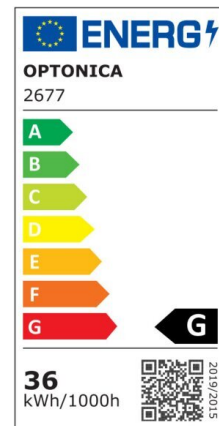

LED Frameless Panel Round

Power

24W

Light color

Neutral White (NW)

CE

RoHS

Technical specifications

| | |
|-------------------|--------------------|
| Catalog number | 2673 |
| Beam angle | 180° |
| Body Color | White |
| Brand | Optonica |
| Product Code | DL24-B2 |
| Color Code | 845 |
| Color Designation | Neutral White (NW) |
| Correlated Color | 4200K |

| | |
|--|----------------|
| Temperature | |
| Dimmable | No |
| EAN Code | 3800156626737 |
| Energy Consumption | 24 kWh/1000h |
| Energy Efficiency Label | G |
| Flux | 2010 Lm |
| FLUX per watt | 84 lm/W |
| Input voltage | AC85-265V |
| Instant On | 0.1 s |
| IP | IP54 |
| Items per box | 30 |
| Items per pack | 1 |
| Life span | 25000h |
| Lumen maintenance at end of service life | 70% |
| Material | Plastic+ALU |
| Mercury Free | Yes |
| On/Off Cycles | 100 000x |
| Operating Frequency | 50-60Hz |
| Power | 24W |
| Ra ≥ | 80 |
| Size of Box | 540x195x445 mm |
| Size of package | 180x35x215 mm |
| Size of product | Φ170x27 mm |
| Hole Size | φ155 mm |
| Temperature | -30°C / +50°C |
| Warranty | 2 Years |
| Wattage Equivalent | 134W |
| Weight of Product | 340 gr. |