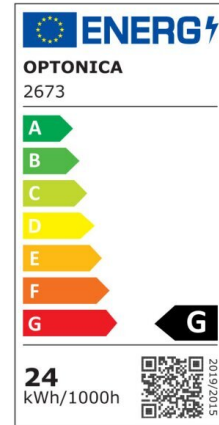

LED Frameless Panel Round

Power

24W

Light color

Neutral White (NW)

CE

RoHS

Technical specifications

| | |
|-------------------|--------------------|
| Catalog number | 2673 |
| Beam angle | 180° |
| Body Color | White |
| Brand | Optonica |
| Product Code | DL24-B2 |
| Color Code | 845 |
| Color Designation | Neutral White (NW) |
| Correlated Color | 4200K |

| | |
|--|----------------|
| Temperature | |
| Dimmable | No |
| EAN Code | 3800156626737 |
| Energy Consumption | 24 kWh/1000h |
| Energy Efficiency Label | G |
| Flux | 2010 Lm |
| FLUX per watt | 84 lm/W |
| Input voltage | AC85-265V |
| Instant On | 0.1 s |
| IP | IP54 |
| Items per box | 30 |
| Items per pack | 1 |
| Life span | 25000h |
| Lumen maintenance at end of service life | 70% |
| Material | Plastic+ALU |
| Mercury Free | Yes |
| On/Off Cycles | 100 000x |
| Operating Frequency | 50-60Hz |
| Power | 24W |
| Ra ≥ | 80 |
| Size of Box | 540x195x445 mm |
| Size of package | 180x35x215 mm |
| Size of product | Φ170x27 mm |
| Hole Size | φ155 mm |
| Temperature | -30°C / +50°C |
| Warranty | 2 Years |
| Wattage Equivalent | 134W |
| Weight of Product | 340 gr. |