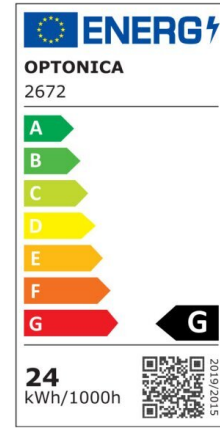

LED Frameless Panel Round

Power

24W

Light color

Neutral White (NW)

CE

RoHS

Technical specifications

| | |
|-------------------|--------------------|
| Catalog number | 2673 |
| Beam angle | 180° |
| Body Color | White |
| Brand | Optonica |
| Product Code | DL24-B2 |
| Color Code | 845 |
| Color Designation | Neutral White (NW) |
| Correlated Color | 4200K |

| | |
|--|----------------|
| Temperature | |
| Dimmable | No |
| EAN Code | 3800156626737 |
| Energy Consumption | 24 kWh/1000h |
| Energy Efficiency Label | G |
| Flux | 2010 Lm |
| FLUX per watt | 84 lm/W |
| Input voltage | AC85-265V |
| Instant On | 0.1 s |
| IP | IP54 |
| Items per box | 30 |
| Items per pack | 1 |
| Life span | 25000h |
| Lumen maintenance at end of service life | 70% |
| Material | Plastic+ALU |
| Mercury Free | Yes |
| On/Off Cycles | 100 000x |
| Operating Frequency | 50-60Hz |
| Power | 24W |
| Ra ≥ | 80 |
| Size of Box | 540x195x445 mm |
| Size of package | 180x35x215 mm |
| Size of product | Φ170x27 mm |
| Hole Size | φ155 mm |
| Temperature | -30°C / +50°C |
| Warranty | 2 Years |
| Wattage Equivalent | 134W |
| Weight of Product | 340 gr. |