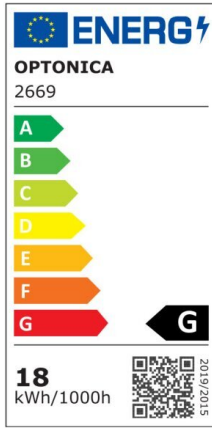

LED Frameless Panel Round

Power

24W

Light color

Neutral White (NW)

CE

RoHS

Technical specifications

| | |
|-------------------|--------------------|
| Catalog number | 2673 |
| Beam angle | 180° |
| Body Color | White |
| Brand | Optonica |
| Product Code | DL24-B2 |
| Color Code | 845 |
| Color Designation | Neutral White (NW) |
| Correlated Color | 4200K |

| | |
|--|----------------|
| Temperature | |
| Dimmable | No |
| EAN Code | 3800156626737 |
| Energy Consumption | 24 kWh/1000h |
| Energy Efficiency Label | G |
| Flux | 2010 Lm |
| FLUX per watt | 84 lm/W |
| Input voltage | AC85-265V |
| Instant On | 0.1 s |
| IP | IP54 |
| Items per box | 30 |
| Items per pack | 1 |
| Life span | 25000h |
| Lumen maintenance at end of service life | 70% |
| Material | Plastic+ALU |
| Mercury Free | Yes |
| On/Off Cycles | 100 000x |
| Operating Frequency | 50-60Hz |
| Power | 24W |
| Ra ≥ | 80 |
| Size of Box | 540x195x445 mm |
| Size of package | 180x35x215 mm |
| Size of product | Φ170x27 mm |
| Hole Size | φ155 mm |
| Temperature | -30°C / +50°C |
| Warranty | 2 Years |
| Wattage Equivalent | 134W |
| Weight of Product | 340 gr. |