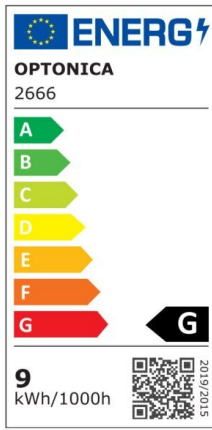

LED Frameless Panel Round

Power

24W

Light color

Neutral White (NW)

CE

RoHS

Technical specifications

| | |
|-------------------|--------------------|
| Catalog number | 2673 |
| Beam angle | 180° |
| Body Color | White |
| Brand | Optonica |
| Product Code | DL24-B2 |
| Color Code | 845 |
| Color Designation | Neutral White (NW) |
| Correlated Color | 4200K |

| | |
|--|----------------|
| Temperature | |
| Dimmable | No |
| EAN Code | 3800156626737 |
| Energy Consumption | 24 kWh/1000h |
| Energy Efficiency Label | G |
| Flux | 2010 Lm |
| FLUX per watt | 84 lm/W |
| Input voltage | AC85-265V |
| Instant On | 0.1 s |
| IP | IP54 |
| Items per box | 30 |
| Items per pack | 1 |
| Life span | 25000h |
| Lumen maintenance at end of service life | 70% |
| Material | Plastic+ALU |
| Mercury Free | Yes |
| On/Off Cycles | 100 000x |
| Operating Frequency | 50-60Hz |
| Power | 24W |
| Ra ≥ | 80 |
| Size of Box | 540x195x445 mm |
| Size of package | 180x35x215 mm |
| Size of product | Φ170x27 mm |
| Hole Size | φ155 mm |
| Temperature | -30°C / +50°C |
| Warranty | 2 Years |
| Wattage Equivalent | 134W |
| Weight of Product | 340 gr. |