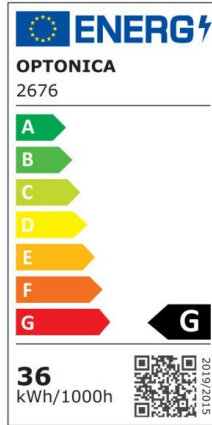

LED Frameless Panel Round

Power

24W

Light color

Neutral White (NW)

CE

RoHS

Technical specifications

| | |
|-------------------|--------------------|
| Catalog number | 2673 |
| Beam angle | 180° |
| Body Color | White |
| Brand | Optonica |
| Product Code | DL24-B2 |
| Color Code | 845 |
| Color Designation | Neutral White (NW) |
| Correlated Color | 4200K |

| | |
|--|----------------|
| Temperature | |
| Dimmable | No |
| EAN Code | 3800156626737 |
| Energy Consumption | 24 kWh/1000h |
| Energy Efficiency Label | G |
| Flux | 2010 Lm |
| FLUX per watt | 84 lm/W |
| Input voltage | AC85-265V |
| Instant On | 0.1 s |
| IP | IP54 |
| Items per box | 30 |
| Items per pack | 1 |
| Life span | 25000h |
| Lumen maintenance at end of service life | 70% |
| Material | Plastic+ALU |
| Mercury Free | Yes |
| On/Off Cycles | 100 000x |
| Operating Frequency | 50-60Hz |
| Power | 24W |
| Ra ≥ | 80 |
| Size of Box | 540x195x445 mm |
| Size of package | 180x35x215 mm |
| Size of product | Φ170x27 mm |
| Hole Size | φ155 mm |
| Temperature | -30°C / +50°C |
| Warranty | 2 Years |
| Wattage Equivalent | 134W |
| Weight of Product | 340 gr. |