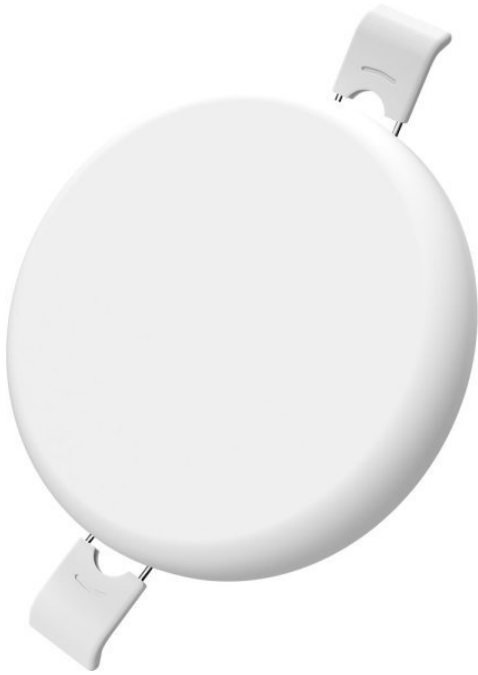

LED Frameless Panel Round

Power

24W

Light color

Neutral White (NW)

CE

RoHS

Technical specifications

| | |
|-------------------|--------------------|
| Catalog number | 2673 |
| Beam angle | 180° |
| Body Color | White |
| Brand | Optonica |
| Product Code | DL24-B2 |
| Color Code | 845 |
| Color Designation | Neutral White (NW) |
| Correlated Color | 4200K |

| | |
|--|----------------|
| Temperature | |
| Dimmable | No |
| EAN Code | 3800156626737 |
| Energy Consumption | 24 kWh/1000h |
| Energy Efficiency Label | G |
| Flux | 2010 Lm |
| FLUX per watt | 84 lm/W |
| Input voltage | AC85-265V |
| Instant On | 0.1 s |
| IP | IP54 |
| Items per box | 30 |
| Items per pack | 1 |
| Life span | 25000h |
| Lumen maintenance at end of service life | 70% |
| Material | Plastic+ALU |
| Mercury Free | Yes |
| On/Off Cycles | 100 000x |
| Operating Frequency | 50-60Hz |
| Power | 24W |
| Ra ≥ | 80 |
| Size of Box | 540x195x445 mm |
| Size of package | 180x35x215 mm |
| Size of product | Φ170x27 mm |
| Hole Size | φ155 mm |
| Temperature | -30°C / +50°C |
| Warranty | 2 Years |
| Wattage Equivalent | 134W |
| Weight of Product | 340 gr. |