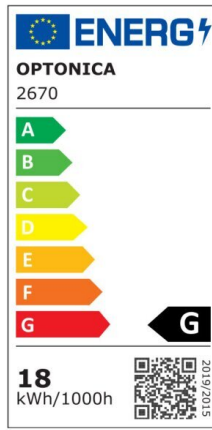

LED Frameless Panel Round

Power

24W

Light color

Neutral White (NW)

CE

RoHS

Technical specifications

| | |
|-------------------|--------------------|
| Catalog number | 2673 |
| Beam angle | 180° |
| Body Color | White |
| Brand | Optonica |
| Product Code | DL24-B2 |
| Color Code | 845 |
| Color Designation | Neutral White (NW) |
| Correlated Color | 4200K |

| | |
|--|----------------|
| Temperature | |
| Dimmable | No |
| EAN Code | 3800156626737 |
| Energy Consumption | 24 kWh/1000h |
| Energy Efficiency Label | G |
| Flux | 2010 Lm |
| FLUX per watt | 84 lm/W |
| Input voltage | AC85-265V |
| Instant On | 0.1 s |
| IP | IP54 |
| Items per box | 30 |
| Items per pack | 1 |
| Life span | 25000h |
| Lumen maintenance at end of service life | 70% |
| Material | Plastic+ALU |
| Mercury Free | Yes |
| On/Off Cycles | 100 000x |
| Operating Frequency | 50-60Hz |
| Power | 24W |
| Ra ≥ | 80 |
| Size of Box | 540x195x445 mm |
| Size of package | 180x35x215 mm |
| Size of product | Φ170x27 mm |
| Hole Size | φ155 mm |
| Temperature | -30°C / +50°C |
| Warranty | 2 Years |
| Wattage Equivalent | 134W |
| Weight of Product | 340 gr. |