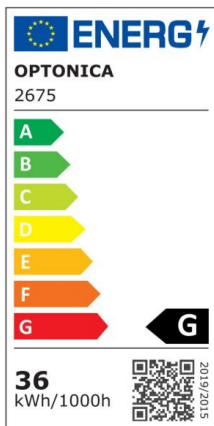

LED Frameless Panel Round

Power

24W

Light color

Neutral White (NW)

CE

RoHS

Technical specifications

| | |
|-------------------|--------------------|
| Catalog number | 2673 |
| Beam angle | 180° |
| Body Color | White |
| Brand | Optonica |
| Product Code | DL24-B2 |
| Color Code | 845 |
| Color Designation | Neutral White (NW) |
| Correlated Color | 4200K |

| | |
|--|----------------|
| Temperature | |
| Dimmable | No |
| EAN Code | 3800156626737 |
| Energy Consumption | 24 kWh/1000h |
| Energy Efficiency Label | G |
| Flux | 2010 Lm |
| FLUX per watt | 84 lm/W |
| Input voltage | AC85-265V |
| Instant On | 0.1 s |
| IP | IP54 |
| Items per box | 30 |
| Items per pack | 1 |
| Life span | 25000h |
| Lumen maintenance at end of service life | 70% |
| Material | Plastic+ALU |
| Mercury Free | Yes |
| On/Off Cycles | 100 000x |
| Operating Frequency | 50-60Hz |
| Power | 24W |
| Ra ≥ | 80 |
| Size of Box | 540x195x445 mm |
| Size of package | 180x35x215 mm |
| Size of product | Φ170x27 mm |
| Hole Size | φ155 mm |
| Temperature | -30°C / +50°C |
| Warranty | 2 Years |
| Wattage Equivalent | 134W |
| Weight of Product | 340 gr. |