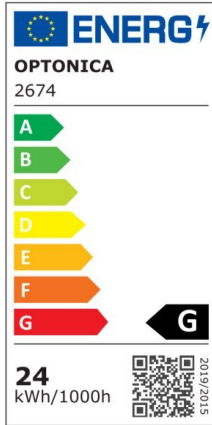

LED Frameless Panel Round

Power

24W

Light color

Neutral White (NW)

CE

RoHS

Technical specifications

| | |
|-------------------|--------------------|
| Catalog number | 2673 |
| Beam angle | 180° |
| Body Color | White |
| Brand | Optonica |
| Product Code | DL24-B2 |
| Color Code | 845 |
| Color Designation | Neutral White (NW) |
| Correlated Color | 4200K |

| | |
|--|----------------|
| Temperature | |
| Dimmable | No |
| EAN Code | 3800156626737 |
| Energy Consumption | 24 kWh/1000h |
| Energy Efficiency Label | G |
| Flux | 2010 Lm |
| FLUX per watt | 84 lm/W |
| Input voltage | AC85-265V |
| Instant On | 0.1 s |
| IP | IP54 |
| Items per box | 30 |
| Items per pack | 1 |
| Life span | 25000h |
| Lumen maintenance at end of service life | 70% |
| Material | Plastic+ALU |
| Mercury Free | Yes |
| On/Off Cycles | 100 000x |
| Operating Frequency | 50-60Hz |
| Power | 24W |
| Ra ≥ | 80 |
| Size of Box | 540x195x445 mm |
| Size of package | 180x35x215 mm |
| Size of product | Φ170x27 mm |
| Hole Size | φ155 mm |
| Temperature | -30°C / +50°C |
| Warranty | 2 Years |
| Wattage Equivalent | 134W |
| Weight of Product | 340 gr. |