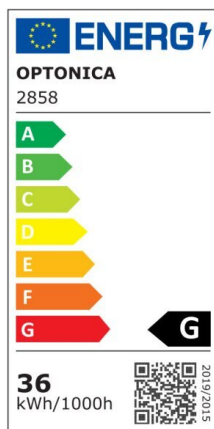

LED Ceiling Light 3000-6000K Changing Colours

Power

36W

Light color

Color Change

CE

RoHS

Technical specifications

Catalog number	2858
Beam angle	120°
Body Color	White
Brand	Optonica
Product Code	DL36-A4
Color Code	826-860

Color Designation	Color Change
Correlated Color Temperature	3000K-6000K
Dimmable	Yes
EAN Code	3800156628588
Energy Consumption	36 kWh/1000h
Energy Efficiency Label	G
Flux	2500lm
FLUX per watt	70 lm/W
Input voltage	AC185-265V
Instant On	0.1 s
IP	IP20
Items per box	10
Items per pack	1
Life span	25000h
Lumen maintenance at end of service life	70%
Material	PVC+ALU
On/Off Cycles	25 000x
Operating Frequency	50-60Hz
Power	36W
Power Factor	0.9
Ra ≥	80
Size of Box	510x510x780 mm
Size of package	490x75x490 mm
Size of product	460x70mm
Temperature	-30°C / +50°C
Warranty	2 Years
Weight of Product	1.355 kg.