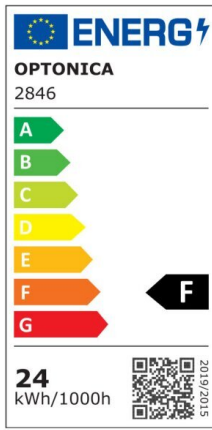

LED Ceiling Light

Power

24W

Light color

Warm
White
(WW)

CE

RoHS

Technical specifications

Catalog number	2848
Beam angle	120°
Brand	Optonica
Product Code	DL24-B1
Color Code	826
Color Designation	Warm White (WW)
Correlated Color Temperature	3000K
Dimmable	No
EAN Code	3800156628489
Energy Consumption	24 kWh/1000h
Energy Efficiency Label	F
Flux	1680 Lm
FLUX per watt	70 Lm/W
Input voltage	AC175-265V
Instant On	0.1 s
IP	IP20
Items per box	10
Items per pack	1
Life span	25000h
Lumen maintenance at end of service life	70%

Mercury Free	Yes
On/Off Cycles	100 000x
Operating Frequency	50-60Hz
Power	24W
Ra ≥	80
Size of Box	510x510x780 mm
Size of package	385x74x385 mm
Size of product	Φ350x65 mm
Temperature	-30°C / +50°C
Warranty	2 Years
Weight of Product	800 gr.