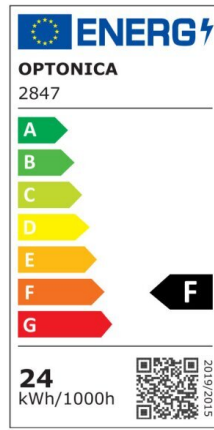

LED Ceiling Light

Power

24W

Light color

Warm
White
(WW)

CE

RoHS

Technical specifications

Catalog number	2848
Beam angle	120°
Brand	Optonica
Product Code	DL24-B1
Color Code	826
Color Designation	Warm White (WW)
Correlated Color Temperature	3000K
Dimmable	No
EAN Code	3800156628489
Energy Consumption	24 kWh/1000h
Energy Efficiency Label	F
Flux	1680 Lm
FLUX per watt	70 Lm/W
Input voltage	AC175-265V
Instant On	0.1 s
IP	IP20
Items per box	10
Items per pack	1
Life span	25000h
Lumen maintenance at end of service life	70%

Mercury Free	Yes
On/Off Cycles	100 000x
Operating Frequency	50-60Hz
Power	24W
Ra ≥	80
Size of Box	510x510x780 mm
Size of package	385x74x385 mm
Size of product	Φ350x65 mm
Temperature	-30°C / +50°C
Warranty	2 Years
Weight of Product	800 gr.