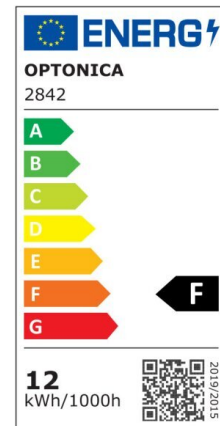

LED Ceiling Light

Power

24W

Light color

Warm
White
(WW)

CE

RoHS

Technical specifications

Catalog number	2848
Beam angle	120°
Brand	Optonica
Product Code	DL24-B1
Color Code	826
Color Designation	Warm White (WW)
Correlated Color Temperature	3000K
Dimmable	No
EAN Code	3800156628489
Energy Consumption	24 kWh/1000h
Energy Efficiency Label	F
Flux	1680 Lm
FLUX per watt	70 Lm/W
Input voltage	AC175-265V
Instant On	0.1 s
IP	IP20
Items per box	10
Items per pack	1
Life span	25000h
Lumen maintenance at end of service life	70%

Mercury Free	Yes
On/Off Cycles	100 000x
Operating Frequency	50-60Hz
Power	24W
Ra ≥	80
Size of Box	510x510x780 mm
Size of package	385x74x385 mm
Size of product	Φ350x65 mm
Temperature	-30°C / +50°C
Warranty	2 Years
Weight of Product	800 gr.