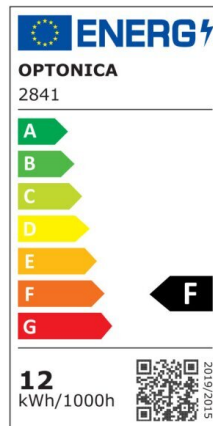

LED Ceiling Light

Power

24W

Light color

Warm
White
(WW)

CE

RoHS

Technical specifications

Catalog number	2848
Beam angle	120°
Brand	Optonica
Product Code	DL24-B1
Color Code	826
Color Designation	Warm White (WW)
Correlated Color Temperature	3000K
Dimmable	No
EAN Code	3800156628489
Energy Consumption	24 kWh/1000h
Energy Efficiency Label	F
Flux	1680 Lm
FLUX per watt	70 Lm/W
Input voltage	AC175-265V
Instant On	0.1 s
IP	IP20
Items per box	10
Items per pack	1
Life span	25000h
Lumen maintenance at end of service life	70%

Mercury Free	Yes
On/Off Cycles	100 000x
Operating Frequency	50-60Hz
Power	24W
Ra ≥	80
Size of Box	510x510x780 mm
Size of package	385x74x385 mm
Size of product	Φ350x65 mm
Temperature	-30°C / +50°C
Warranty	2 Years
Weight of Product	800 gr.