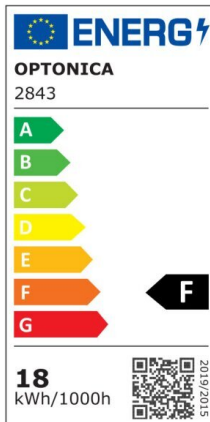

LED Ceiling Light

Power

24W

Light color

Warm
White
(WW)

CE

RoHS

Technical specifications

Catalog number	2848
Beam angle	120°
Brand	Optonica
Product Code	DL24-B1
Color Code	826
Color Designation	Warm White (WW)
Correlated Color Temperature	3000K
Dimmable	No
EAN Code	3800156628489
Energy Consumption	24 kWh/1000h
Energy Efficiency Label	F
Flux	1680 Lm
FLUX per watt	70 Lm/W
Input voltage	AC175-265V
Instant On	0.1 s
IP	IP20
Items per box	10
Items per pack	1
Life span	25000h
Lumen maintenance at end of service life	70%

Mercury Free	Yes
On/Off Cycles	100 000x
Operating Frequency	50-60Hz
Power	24W
Ra ≥	80
Size of Box	510x510x780 mm
Size of package	385x74x385 mm
Size of product	Φ350x65 mm
Temperature	-30°C / +50°C
Warranty	2 Years
Weight of Product	800 gr.