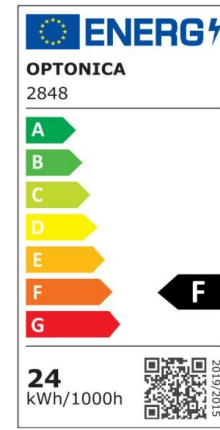

LED Ceiling Light

Power

24W

Light color

Warm
White
(WW)

CE

RoHS

Technical specifications

Catalog number	2848
Beam angle	120°
Brand	Optonica
Product Code	DL24-B1
Color Code	826
Color Designation	Warm White (WW)
Correlated Color Temperature	3000K
Dimmable	No
EAN Code	3800156628489
Energy Consumption	24 kWh/1000h
Energy Efficiency Label	F
Flux	1680 Lm
FLUX per watt	70 Lm/W
Input voltage	AC175-265V
Instant On	0.1 s
IP	IP20
Items per box	10
Items per pack	1
Life span	25000h
Lumen maintenance at end of service life	70%

Mercury Free	Yes
On/Off Cycles	100 000x
Operating Frequency	50-60Hz
Power	24W
Ra ≥	80
Size of Box	510x510x780 mm
Size of package	385x74x385 mm
Size of product	Φ350x65 mm
Temperature	-30°C / +50°C
Warranty	2 Years
Weight of Product	800 gr.