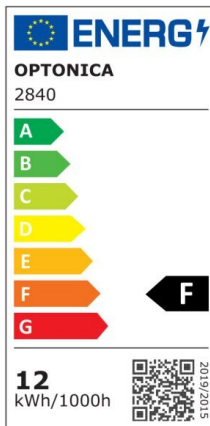

LED Ceiling Light

Power

24W

Light color

Warm
White
(WW)

CE

RoHS

Technical specifications

Catalog number	2848
Beam angle	120°
Brand	Optonica
Product Code	DL24-B1
Color Code	826
Color Designation	Warm White (WW)
Correlated Color Temperature	3000K
Dimmable	No
EAN Code	3800156628489
Energy Consumption	24 kWh/1000h
Energy Efficiency Label	F
Flux	1680 Lm
FLUX per watt	70 Lm/W
Input voltage	AC175-265V
Instant On	0.1 s
IP	IP20
Items per box	10
Items per pack	1
Life span	25000h
Lumen maintenance at end of service life	70%

Mercury Free	Yes
On/Off Cycles	100 000x
Operating Frequency	50-60Hz
Power	24W
Ra ≥	80
Size of Box	510x510x780 mm
Size of package	385x74x385 mm
Size of product	Φ350x65 mm
Temperature	-30°C / +50°C
Warranty	2 Years
Weight of Product	800 gr.