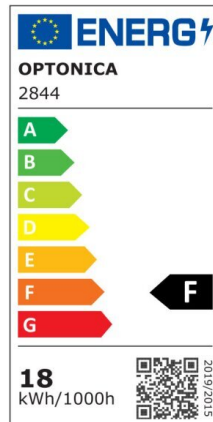

LED Ceiling Light

Power

24W

Light color

Warm
White
(WW)

CE

RoHS

Technical specifications

Catalog number	2848
Beam angle	120°
Brand	Optonica
Product Code	DL24-B1
Color Code	826
Color Designation	Warm White (WW)
Correlated Color Temperature	3000K
Dimmable	No
EAN Code	3800156628489
Energy Consumption	24 kWh/1000h
Energy Efficiency Label	F
Flux	1680 Lm
FLUX per watt	70 Lm/W
Input voltage	AC175-265V
Instant On	0.1 s
IP	IP20
Items per box	10
Items per pack	1
Life span	25000h
Lumen maintenance at end of service life	70%

Mercury Free	Yes
On/Off Cycles	100 000x
Operating Frequency	50-60Hz
Power	24W
Ra ≥	80
Size of Box	510x510x780 mm
Size of package	385x74x385 mm
Size of product	Φ350x65 mm
Temperature	-30°C / +50°C
Warranty	2 Years
Weight of Product	800 gr.