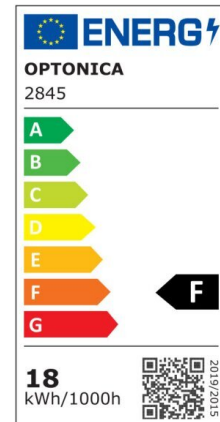

LED Ceiling Light

Power

24W

Light color

Warm
White
(WW)

CE

RoHS

Technical specifications

Catalog number	2848
Beam angle	120°
Brand	Optonica
Product Code	DL24-B1
Color Code	826
Color Designation	Warm White (WW)
Correlated Color Temperature	3000K
Dimmable	No
EAN Code	3800156628489
Energy Consumption	24 kWh/1000h
Energy Efficiency Label	F
Flux	1680 Lm
FLUX per watt	70 Lm/W
Input voltage	AC175-265V
Instant On	0.1 s
IP	IP20
Items per box	10
Items per pack	1
Life span	25000h
Lumen maintenance at end of service life	70%

Mercury Free	Yes
On/Off Cycles	100 000x
Operating Frequency	50-60Hz
Power	24W
Ra ≥	80
Size of Box	510x510x780 mm
Size of package	385x74x385 mm
Size of product	Φ350x65 mm
Temperature	-30°C / +50°C
Warranty	2 Years
Weight of Product	800 gr.