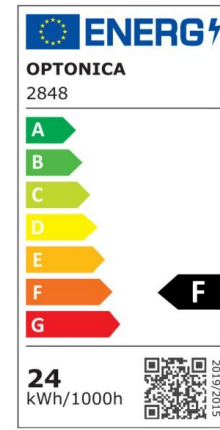

## LED Ceiling Light

Power

18W

Light color

Warm  
White  
(WW)

CE

RoHS

## Technical specifications

Catalog number	2845
Beam angle	120°
Brand	Optonica
Product Code	DL18-B1
Color Code	828
Color Designation	Warm White (WW)
Correlated Color Temperature	3000K
Dimmable	No
EAN Code	3800156628458
Energy Consumption	18 kWh/1000h
Energy Efficiency Label	F
Flux	1260 Lm
FLUX per watt	70 Lm/W
Input voltage	AC175-265V
Instant On	0.1 s
IP	IP20
Items per box	20
Items per pack	1
Life span	25000h
Lumen maintenance at end of service life	70%

Mercury Free	Yes
On/Off Cycles	100 000x
Operating Frequency	50-60Hz
Power	18W
Ra ≥	80
Size of Box	510x510x780 mm
Size of package	334x73.5x334 mm
Size of product	Φ300x65 mm
Temperature	-30°C / +50°C
Warranty	2 Years
Weight of Product	650 gr.