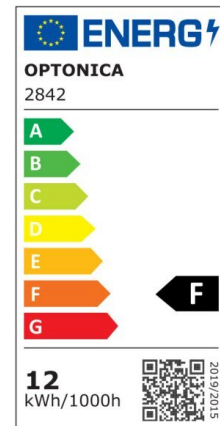

## LED Ceiling Light

Power

18W

Light color

Warm  
White  
(WW)

CE

RoHS

## Technical specifications

Catalog number	2845
Beam angle	120°
Brand	Optonica
Product Code	DL18-B1
Color Code	828
Color Designation	Warm White (WW)
Correlated Color Temperature	3000K
Dimmable	No
EAN Code	3800156628458
Energy Consumption	18 kWh/1000h
Energy Efficiency Label	F
Flux	1260 Lm
FLUX per watt	70 Lm/W
Input voltage	AC175-265V
Instant On	0.1 s
IP	IP20
Items per box	20
Items per pack	1
Life span	25000h
Lumen maintenance at end of service life	70%

Mercury Free	Yes
On/Off Cycles	100 000x
Operating Frequency	50-60Hz
Power	18W
Ra ≥	80
Size of Box	510x510x780 mm
Size of package	334x73.5x334 mm
Size of product	Φ300x65 mm
Temperature	-30°C / +50°C
Warranty	2 Years
Weight of Product	650 gr.