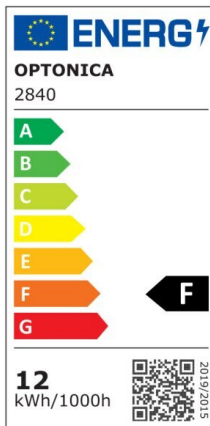

## LED Ceiling Light

Power

18W

Light color

Warm  
White  
(WW)

CE

RoHS

## Technical specifications

Catalog number	2845
Beam angle	120°
Brand	Optonica
Product Code	DL18-B1
Color Code	828
Color Designation	Warm White (WW)
Correlated Color Temperature	3000K
Dimmable	No
EAN Code	3800156628458
Energy Consumption	18 kWh/1000h
Energy Efficiency Label	F
Flux	1260 Lm
FLUX per watt	70 Lm/W
Input voltage	AC175-265V
Instant On	0.1 s
IP	IP20
Items per box	20
Items per pack	1
Life span	25000h
Lumen maintenance at end of service life	70%

Mercury Free	Yes
On/Off Cycles	100 000x
Operating Frequency	50-60Hz
Power	18W
Ra ≥	80
Size of Box	510x510x780 mm
Size of package	334x73.5x334 mm
Size of product	Φ300x65 mm
Temperature	-30°C / +50°C
Warranty	2 Years
Weight of Product	650 gr.