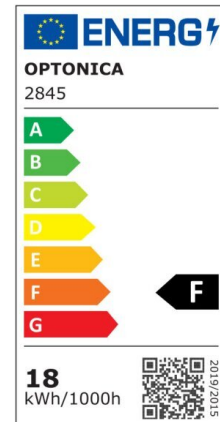

## LED Ceiling Light

Power

18W

Light color

Warm  
White  
(WW)

CE

RoHS

## Technical specifications

Catalog number	2845
Beam angle	120°
Brand	Optonica
Product Code	DL18-B1
Color Code	828
Color Designation	Warm White (WW)
Correlated Color Temperature	3000K
Dimmable	No
EAN Code	3800156628458
Energy Consumption	18 kWh/1000h
Energy Efficiency Label	F
Flux	1260 Lm
FLUX per watt	70 Lm/W
Input voltage	AC175-265V
Instant On	0.1 s
IP	IP20
Items per box	20
Items per pack	1
Life span	25000h
Lumen maintenance at end of service life	70%

Mercury Free	Yes
On/Off Cycles	100 000x
Operating Frequency	50-60Hz
Power	18W
Ra ≥	80
Size of Box	510x510x780 mm
Size of package	334x73.5x334 mm
Size of product	Φ300x65 mm
Temperature	-30°C / +50°C
Warranty	2 Years
Weight of Product	650 gr.