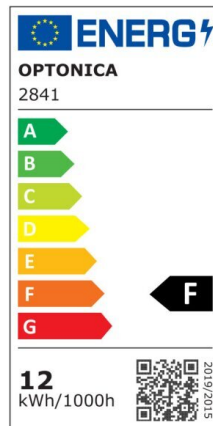

## LED Ceiling Light

Power

18W

Light color

Warm  
White  
(WW)

CE

RoHS

## Technical specifications

Catalog number	2845
Beam angle	120°
Brand	Optonica
Product Code	DL18-B1
Color Code	828
Color Designation	Warm White (WW)
Correlated Color Temperature	3000K
Dimmable	No
EAN Code	3800156628458
Energy Consumption	18 kWh/1000h
Energy Efficiency Label	F
Flux	1260 Lm
FLUX per watt	70 Lm/W
Input voltage	AC175-265V
Instant On	0.1 s
IP	IP20
Items per box	20
Items per pack	1
Life span	25000h
Lumen maintenance at end of service life	70%

Mercury Free	Yes
On/Off Cycles	100 000x
Operating Frequency	50-60Hz
Power	18W
Ra ≥	80
Size of Box	510x510x780 mm
Size of package	334x73.5x334 mm
Size of product	Φ300x65 mm
Temperature	-30°C / +50°C
Warranty	2 Years
Weight of Product	650 gr.