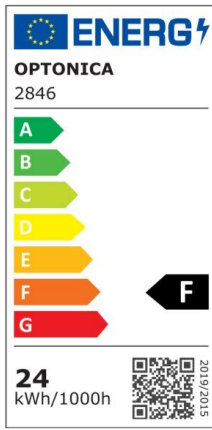

## LED Ceiling Light

Power

18W

Light color

Warm  
White  
(WW)

CE

RoHS

## Technical specifications

Catalog number	2845
Beam angle	120°
Brand	Optonica
Product Code	DL18-B1
Color Code	828
Color Designation	Warm White (WW)
Correlated Color Temperature	3000K
Dimmable	No
EAN Code	3800156628458
Energy Consumption	18 kWh/1000h
Energy Efficiency Label	F
Flux	1260 Lm
FLUX per watt	70 Lm/W
Input voltage	AC175-265V
Instant On	0.1 s
IP	IP20
Items per box	20
Items per pack	1
Life span	25000h
Lumen maintenance at end of service life	70%

Mercury Free	Yes
On/Off Cycles	100 000x
Operating Frequency	50-60Hz
Power	18W
Ra ≥	80
Size of Box	510x510x780 mm
Size of package	334x73.5x334 mm
Size of product	Φ300x65 mm
Temperature	-30°C / +50°C
Warranty	2 Years
Weight of Product	650 gr.