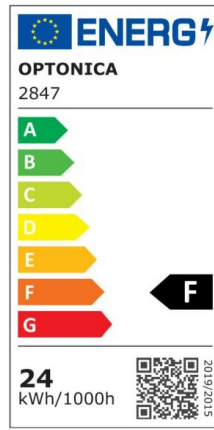

## LED Ceiling Light

Power

18W

Light color

Warm  
White  
(WW)

CE

RoHS

## Technical specifications

Catalog number	2845
Beam angle	120°
Brand	Optonica
Product Code	DL18-B1
Color Code	828
Color Designation	Warm White (WW)
Correlated Color Temperature	3000K
Dimmable	No
EAN Code	3800156628458
Energy Consumption	18 kWh/1000h
Energy Efficiency Label	F
Flux	1260 Lm
FLUX per watt	70 Lm/W
Input voltage	AC175-265V
Instant On	0.1 s
IP	IP20
Items per box	20
Items per pack	1
Life span	25000h
Lumen maintenance at end of service life	70%

Mercury Free	Yes
On/Off Cycles	100 000x
Operating Frequency	50-60Hz
Power	18W
Ra ≥	80
Size of Box	510x510x780 mm
Size of package	334x73.5x334 mm
Size of product	Φ300x65 mm
Temperature	-30°C / +50°C
Warranty	2 Years
Weight of Product	650 gr.