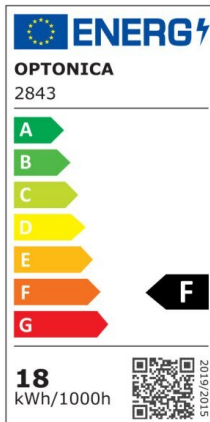

## LED Ceiling Light

Power

18W

Light color

Warm  
White  
(WW)

CE

RoHS

## Technical specifications

Catalog number	2845
Beam angle	120°
Brand	Optonica
Product Code	DL18-B1
Color Code	828
Color Designation	Warm White (WW)
Correlated Color Temperature	3000K
Dimmable	No
EAN Code	3800156628458
Energy Consumption	18 kWh/1000h
Energy Efficiency Label	F
Flux	1260 Lm
FLUX per watt	70 Lm/W
Input voltage	AC175-265V
Instant On	0.1 s
IP	IP20
Items per box	20
Items per pack	1
Life span	25000h
Lumen maintenance at end of service life	70%

Mercury Free	Yes
On/Off Cycles	100 000x
Operating Frequency	50-60Hz
Power	18W
Ra ≥	80
Size of Box	510x510x780 mm
Size of package	334x73.5x334 mm
Size of product	Φ300x65 mm
Temperature	-30°C / +50°C
Warranty	2 Years
Weight of Product	650 gr.