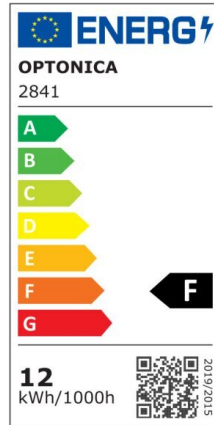

LED Ceiling Light

Power

18W

Light color

Neutral
White
(NW)

CE

RoHS

Technical specifications

| | |
|--|--------------------|
| Catalog number | 2844 |
| Beam angle | 120° |
| Brand | Optonica |
| Product Code | DL18-B1 |
| Color Code | 845 |
| Color Designation | Neutral White (NW) |
| Correlated Color Temperature | 4500K |
| Dimmable | No |
| EAN Code | 3800156628441 |
| Energy Consumption | 18 kWh/1000h |
| Energy Efficiency Label | F |
| Flux | 1260 Lm |
| FLUX per watt | 70 Lm/W |
| Input voltage | AC175-265V |
| Instant On | 0.1 s |
| IP | IP20 |
| Items per box | 20 |
| Items per pack | 1 |
| Life span | 25000h |
| Lumen maintenance at end of service life | 70% |

| | |
|---------------------|-----------------|
| Mercury Free | Yes |
| On/Off Cycles | 100 000x |
| Operating Frequency | 50-60Hz |
| Power | 18W |
| Ra ≥ | 80 |
| Size of Box | 510x510x780 mm |
| Size of package | 334x73.5x334 mm |
| Size of product | Φ300x65 mm |
| Temperature | -30°C / +50°C |
| Warranty | 2 Years |
| Weight of Product | 650 gr. |