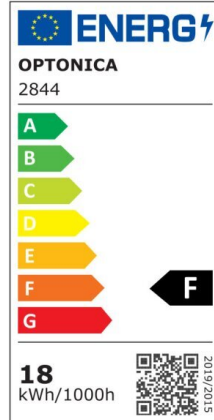

LED Ceiling Light

Power

18W

Light color

Neutral
White
(NW)

CE

RoHS

Technical specifications

| | |
|--|--------------------|
| Catalog number | 2844 |
| Beam angle | 120° |
| Brand | Optonica |
| Product Code | DL18-B1 |
| Color Code | 845 |
| Color Designation | Neutral White (NW) |
| Correlated Color Temperature | 4500K |
| Dimmable | No |
| EAN Code | 3800156628441 |
| Energy Consumption | 18 kWh/1000h |
| Energy Efficiency Label | F |
| Flux | 1260 Lm |
| FLUX per watt | 70 Lm/W |
| Input voltage | AC175-265V |
| Instant On | 0.1 s |
| IP | IP20 |
| Items per box | 20 |
| Items per pack | 1 |
| Life span | 25000h |
| Lumen maintenance at end of service life | 70% |

| | |
|---------------------|-----------------|
| Mercury Free | Yes |
| On/Off Cycles | 100 000x |
| Operating Frequency | 50-60Hz |
| Power | 18W |
| Ra ≥ | 80 |
| Size of Box | 510x510x780 mm |
| Size of package | 334x73.5x334 mm |
| Size of product | Φ300x65 mm |
| Temperature | -30°C / +50°C |
| Warranty | 2 Years |
| Weight of Product | 650 gr. |