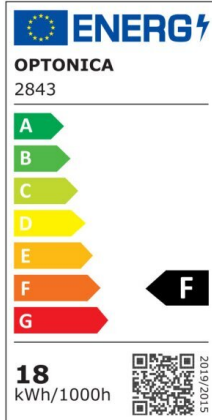

LED Ceiling Light

Power

18W

Light color

Neutral
White
(NW)

CE

RoHS

Technical specifications

| | |
|--|--------------------|
| Catalog number | 2844 |
| Beam angle | 120° |
| Brand | Optonica |
| Product Code | DL18-B1 |
| Color Code | 845 |
| Color Designation | Neutral White (NW) |
| Correlated Color Temperature | 4500K |
| Dimmable | No |
| EAN Code | 3800156628441 |
| Energy Consumption | 18 kWh/1000h |
| Energy Efficiency Label | F |
| Flux | 1260 Lm |
| FLUX per watt | 70 Lm/W |
| Input voltage | AC175-265V |
| Instant On | 0.1 s |
| IP | IP20 |
| Items per box | 20 |
| Items per pack | 1 |
| Life span | 25000h |
| Lumen maintenance at end of service life | 70% |

| | |
|---------------------|-----------------|
| Mercury Free | Yes |
| On/Off Cycles | 100 000x |
| Operating Frequency | 50-60Hz |
| Power | 18W |
| Ra ≥ | 80 |
| Size of Box | 510x510x780 mm |
| Size of package | 334x73.5x334 mm |
| Size of product | Φ300x65 mm |
| Temperature | -30°C / +50°C |
| Warranty | 2 Years |
| Weight of Product | 650 gr. |