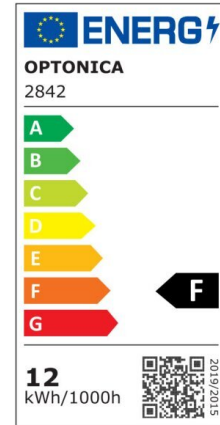

LED Ceiling Light

Power

18W

Light color

Neutral
White
(NW)

CE

RoHS

Technical specifications

| | |
|--|--------------------|
| Catalog number | 2844 |
| Beam angle | 120° |
| Brand | Optonica |
| Product Code | DL18-B1 |
| Color Code | 845 |
| Color Designation | Neutral White (NW) |
| Correlated Color Temperature | 4500K |
| Dimmable | No |
| EAN Code | 3800156628441 |
| Energy Consumption | 18 kWh/1000h |
| Energy Efficiency Label | F |
| Flux | 1260 Lm |
| FLUX per watt | 70 Lm/W |
| Input voltage | AC175-265V |
| Instant On | 0.1 s |
| IP | IP20 |
| Items per box | 20 |
| Items per pack | 1 |
| Life span | 25000h |
| Lumen maintenance at end of service life | 70% |

| | |
|---------------------|-----------------|
| Mercury Free | Yes |
| On/Off Cycles | 100 000x |
| Operating Frequency | 50-60Hz |
| Power | 18W |
| Ra ≥ | 80 |
| Size of Box | 510x510x780 mm |
| Size of package | 334x73.5x334 mm |
| Size of product | Φ300x65 mm |
| Temperature | -30°C / +50°C |
| Warranty | 2 Years |
| Weight of Product | 650 gr. |