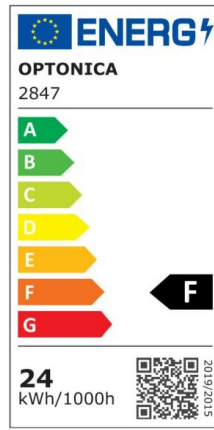

LED Ceiling Light

Power

18W

Light color

Neutral
White
(NW)

CE

RoHS

Technical specifications

| | |
|--|--------------------|
| Catalog number | 2844 |
| Beam angle | 120° |
| Brand | Optonica |
| Product Code | DL18-B1 |
| Color Code | 845 |
| Color Designation | Neutral White (NW) |
| Correlated Color Temperature | 4500K |
| Dimmable | No |
| EAN Code | 3800156628441 |
| Energy Consumption | 18 kWh/1000h |
| Energy Efficiency Label | F |
| Flux | 1260 Lm |
| FLUX per watt | 70 Lm/W |
| Input voltage | AC175-265V |
| Instant On | 0.1 s |
| IP | IP20 |
| Items per box | 20 |
| Items per pack | 1 |
| Life span | 25000h |
| Lumen maintenance at end of service life | 70% |

| | |
|---------------------|-----------------|
| Mercury Free | Yes |
| On/Off Cycles | 100 000x |
| Operating Frequency | 50-60Hz |
| Power | 18W |
| Ra ≥ | 80 |
| Size of Box | 510x510x780 mm |
| Size of package | 334x73.5x334 mm |
| Size of product | Φ300x65 mm |
| Temperature | -30°C / +50°C |
| Warranty | 2 Years |
| Weight of Product | 650 gr. |