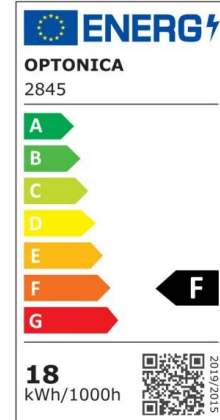

LED Ceiling Light

Power

18W

Light color

Neutral
White
(NW)

CE

RoHS

Technical specifications

| | |
|--|--------------------|
| Catalog number | 2844 |
| Beam angle | 120° |
| Brand | Optonica |
| Product Code | DL18-B1 |
| Color Code | 845 |
| Color Designation | Neutral White (NW) |
| Correlated Color Temperature | 4500K |
| Dimmable | No |
| EAN Code | 3800156628441 |
| Energy Consumption | 18 kWh/1000h |
| Energy Efficiency Label | F |
| Flux | 1260 Lm |
| FLUX per watt | 70 Lm/W |
| Input voltage | AC175-265V |
| Instant On | 0.1 s |
| IP | IP20 |
| Items per box | 20 |
| Items per pack | 1 |
| Life span | 25000h |
| Lumen maintenance at end of service life | 70% |

| | |
|---------------------|-----------------|
| Mercury Free | Yes |
| On/Off Cycles | 100 000x |
| Operating Frequency | 50-60Hz |
| Power | 18W |
| Ra ≥ | 80 |
| Size of Box | 510x510x780 mm |
| Size of package | 334x73.5x334 mm |
| Size of product | Φ300x65 mm |
| Temperature | -30°C / +50°C |
| Warranty | 2 Years |
| Weight of Product | 650 gr. |