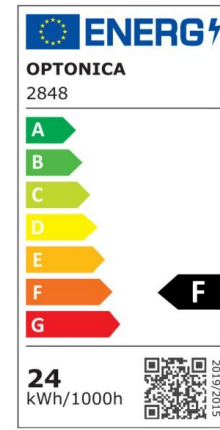

LED Ceiling Light

Power

18W

Light color

Neutral
White
(NW)

CE

RoHS

Technical specifications

| | |
|--|--------------------|
| Catalog number | 2844 |
| Beam angle | 120° |
| Brand | Optonica |
| Product Code | DL18-B1 |
| Color Code | 845 |
| Color Designation | Neutral White (NW) |
| Correlated Color Temperature | 4500K |
| Dimmable | No |
| EAN Code | 3800156628441 |
| Energy Consumption | 18 kWh/1000h |
| Energy Efficiency Label | F |
| Flux | 1260 Lm |
| FLUX per watt | 70 Lm/W |
| Input voltage | AC175-265V |
| Instant On | 0.1 s |
| IP | IP20 |
| Items per box | 20 |
| Items per pack | 1 |
| Life span | 25000h |
| Lumen maintenance at end of service life | 70% |

| | |
|---------------------|-----------------|
| Mercury Free | Yes |
| On/Off Cycles | 100 000x |
| Operating Frequency | 50-60Hz |
| Power | 18W |
| Ra ≥ | 80 |
| Size of Box | 510x510x780 mm |
| Size of package | 334x73.5x334 mm |
| Size of product | Φ300x65 mm |
| Temperature | -30°C / +50°C |
| Warranty | 2 Years |
| Weight of Product | 650 gr. |