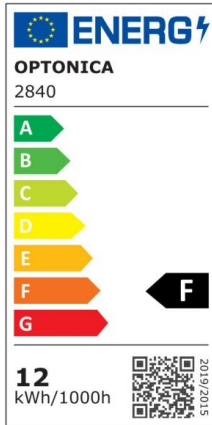

LED Ceiling Light

Power

18W

Light color

Neutral
White
(NW)

CE

RoHS

Technical specifications

| | |
|--|--------------------|
| Catalog number | 2844 |
| Beam angle | 120° |
| Brand | Optonica |
| Product Code | DL18-B1 |
| Color Code | 845 |
| Color Designation | Neutral White (NW) |
| Correlated Color Temperature | 4500K |
| Dimmable | No |
| EAN Code | 3800156628441 |
| Energy Consumption | 18 kWh/1000h |
| Energy Efficiency Label | F |
| Flux | 1260 Lm |
| FLUX per watt | 70 Lm/W |
| Input voltage | AC175-265V |
| Instant On | 0.1 s |
| IP | IP20 |
| Items per box | 20 |
| Items per pack | 1 |
| Life span | 25000h |
| Lumen maintenance at end of service life | 70% |

| | |
|---------------------|-----------------|
| Mercury Free | Yes |
| On/Off Cycles | 100 000x |
| Operating Frequency | 50-60Hz |
| Power | 18W |
| Ra ≥ | 80 |
| Size of Box | 510x510x780 mm |
| Size of package | 334x73.5x334 mm |
| Size of product | Φ300x65 mm |
| Temperature | -30°C / +50°C |
| Warranty | 2 Years |
| Weight of Product | 650 gr. |