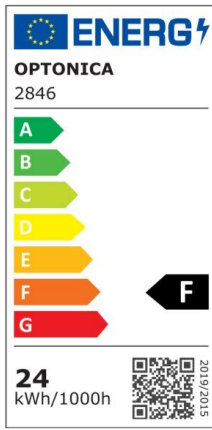

LED Ceiling Light

Power

18W

Light color

Neutral
White
(NW)

CE

RoHS

Technical specifications

| | |
|--|--------------------|
| Catalog number | 2844 |
| Beam angle | 120° |
| Brand | Optonica |
| Product Code | DL18-B1 |
| Color Code | 845 |
| Color Designation | Neutral White (NW) |
| Correlated Color Temperature | 4500K |
| Dimmable | No |
| EAN Code | 3800156628441 |
| Energy Consumption | 18 kWh/1000h |
| Energy Efficiency Label | F |
| Flux | 1260 Lm |
| FLUX per watt | 70 Lm/W |
| Input voltage | AC175-265V |
| Instant On | 0.1 s |
| IP | IP20 |
| Items per box | 20 |
| Items per pack | 1 |
| Life span | 25000h |
| Lumen maintenance at end of service life | 70% |

| | |
|---------------------|-----------------|
| Mercury Free | Yes |
| On/Off Cycles | 100 000x |
| Operating Frequency | 50-60Hz |
| Power | 18W |
| Ra ≥ | 80 |
| Size of Box | 510x510x780 mm |
| Size of package | 334x73.5x334 mm |
| Size of product | Φ300x65 mm |
| Temperature | -30°C / +50°C |
| Warranty | 2 Years |
| Weight of Product | 650 gr. |