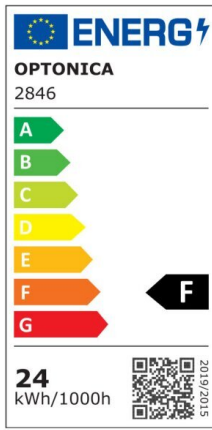

LED Ceiling Light

Power

12W

Light color

Neutral
White
(NW)

CE

RoHS

Technical specifications

Catalog number	2841
Beam angle	120°
Brand	Optonica
Product Code	DL12-B1
Color Code	845
Color Designation	Neutral White (NW)
Correlated Color Temperature	4500K
Dimmable	No
EAN Code	3800156628410
Energy Consumption	12 kWh/1000h
Energy Efficiency Label	F
Flux	880 Lm
FLUX per watt	73 Lm/W
Input voltage	AC175-265V
Instant On	0.1 s
IP	IP20
Items per box	20
Items per pack	1
Life span	25000h
Lumen maintenance at end of service life	70%

On/Off Cycles	25 000x
Operating Frequency	50-60Hz
Power	12W
Ra ≥	80
Size of Box	510x510x780 mm
Size of package	265x66x265 mm
Size of product	Φ230x65 mm
Temperature	-30°C / +50°C
Warranty	2 Years
Weight of Product	440 gr.