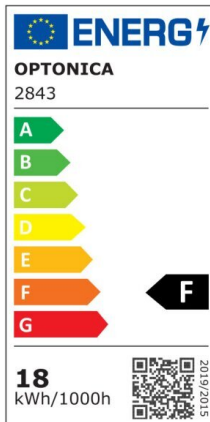

LED Ceiling Light

Power

12W

Light color

Neutral
White
(NW)

CE

RoHS

Technical specifications

Catalog number	2841
Beam angle	120°
Brand	Optonica
Product Code	DL12-B1
Color Code	845
Color Designation	Neutral White (NW)
Correlated Color Temperature	4500K
Dimmable	No
EAN Code	3800156628410
Energy Consumption	12 kWh/1000h
Energy Efficiency Label	F
Flux	880 Lm
FLUX per watt	73 Lm/W
Input voltage	AC175-265V
Instant On	0.1 s
IP	IP20
Items per box	20
Items per pack	1
Life span	25000h
Lumen maintenance at end of service life	70%

On/Off Cycles	25 000x
Operating Frequency	50-60Hz
Power	12W
Ra ≥	80
Size of Box	510x510x780 mm
Size of package	265x66x265 mm
Size of product	Φ230x65 mm
Temperature	-30°C / +50°C
Warranty	2 Years
Weight of Product	440 gr.