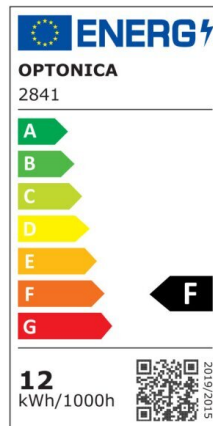

LED Ceiling Light

Power

12W

Light color

Neutral
White
(NW)

CE

RoHS

Technical specifications

Catalog number	2841
Beam angle	120°
Brand	Optonica
Product Code	DL12-B1
Color Code	845
Color Designation	Neutral White (NW)
Correlated Color Temperature	4500K
Dimmable	No
EAN Code	3800156628410
Energy Consumption	12 kWh/1000h
Energy Efficiency Label	F
Flux	880 Lm
FLUX per watt	73 Lm/W
Input voltage	AC175-265V
Instant On	0.1 s
IP	IP20
Items per box	20
Items per pack	1
Life span	25000h
Lumen maintenance at end of service life	70%

On/Off Cycles	25 000x
Operating Frequency	50-60Hz
Power	12W
Ra ≥	80
Size of Box	510x510x780 mm
Size of package	265x66x265 mm
Size of product	Φ230x65 mm
Temperature	-30°C / +50°C
Warranty	2 Years
Weight of Product	440 gr.