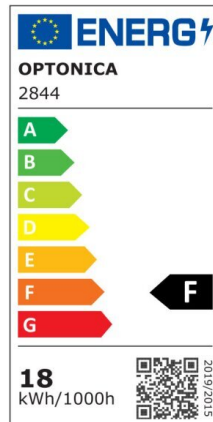

LED Ceiling Light

Power

12W

Light color

Neutral
White
(NW)

CE

RoHS

Technical specifications

Catalog number	2841
Beam angle	120°
Brand	Optonica
Product Code	DL12-B1
Color Code	845
Color Designation	Neutral White (NW)
Correlated Color Temperature	4500K
Dimmable	No
EAN Code	3800156628410
Energy Consumption	12 kWh/1000h
Energy Efficiency Label	F
Flux	880 Lm
FLUX per watt	73 Lm/W
Input voltage	AC175-265V
Instant On	0.1 s
IP	IP20
Items per box	20
Items per pack	1
Life span	25000h
Lumen maintenance at end of service life	70%

On/Off Cycles	25 000x
Operating Frequency	50-60Hz
Power	12W
Ra ≥	80
Size of Box	510x510x780 mm
Size of package	265x66x265 mm
Size of product	Φ230x65 mm
Temperature	-30°C / +50°C
Warranty	2 Years
Weight of Product	440 gr.