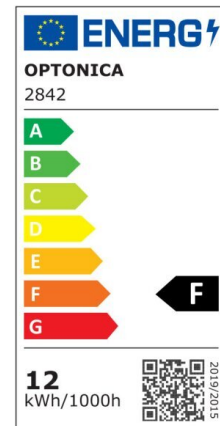

LED Ceiling Light

Power

12W

Light color

Neutral
White
(NW)

CE

RoHS

Technical specifications

Catalog number	2841
Beam angle	120°
Brand	Optonica
Product Code	DL12-B1
Color Code	845
Color Designation	Neutral White (NW)
Correlated Color Temperature	4500K
Dimmable	No
EAN Code	3800156628410
Energy Consumption	12 kWh/1000h
Energy Efficiency Label	F
Flux	880 Lm
FLUX per watt	73 Lm/W
Input voltage	AC175-265V
Instant On	0.1 s
IP	IP20
Items per box	20
Items per pack	1
Life span	25000h
Lumen maintenance at end of service life	70%

On/Off Cycles	25 000x
Operating Frequency	50-60Hz
Power	12W
Ra ≥	80
Size of Box	510x510x780 mm
Size of package	265x66x265 mm
Size of product	Φ230x65 mm
Temperature	-30°C / +50°C
Warranty	2 Years
Weight of Product	440 gr.