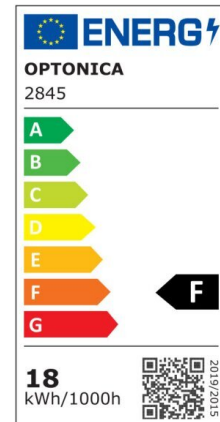

LED Ceiling Light

Power

12W

Light color

Neutral
White
(NW)

CE

RoHS

Technical specifications

Catalog number	2841
Beam angle	120°
Brand	Optonica
Product Code	DL12-B1
Color Code	845
Color Designation	Neutral White (NW)
Correlated Color Temperature	4500K
Dimmable	No
EAN Code	3800156628410
Energy Consumption	12 kWh/1000h
Energy Efficiency Label	F
Flux	880 Lm
FLUX per watt	73 Lm/W
Input voltage	AC175-265V
Instant On	0.1 s
IP	IP20
Items per box	20
Items per pack	1
Life span	25000h
Lumen maintenance at end of service life	70%

On/Off Cycles	25 000x
Operating Frequency	50-60Hz
Power	12W
Ra ≥	80
Size of Box	510x510x780 mm
Size of package	265x66x265 mm
Size of product	Φ230x65 mm
Temperature	-30°C / +50°C
Warranty	2 Years
Weight of Product	440 gr.