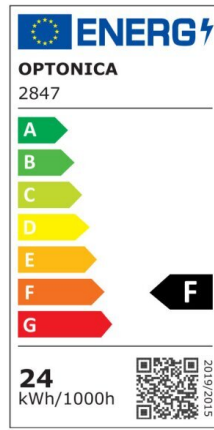

LED Ceiling Light

Power

12W

Light color

Neutral
White
(NW)

CE

RoHS

Technical specifications

Catalog number	2841
Beam angle	120°
Brand	Optonica
Product Code	DL12-B1
Color Code	845
Color Designation	Neutral White (NW)
Correlated Color Temperature	4500K
Dimmable	No
EAN Code	3800156628410
Energy Consumption	12 kWh/1000h
Energy Efficiency Label	F
Flux	880 Lm
FLUX per watt	73 Lm/W
Input voltage	AC175-265V
Instant On	0.1 s
IP	IP20
Items per box	20
Items per pack	1
Life span	25000h
Lumen maintenance at end of service life	70%

On/Off Cycles	25 000x
Operating Frequency	50-60Hz
Power	12W
Ra ≥	80
Size of Box	510x510x780 mm
Size of package	265x66x265 mm
Size of product	Φ230x65 mm
Temperature	-30°C / +50°C
Warranty	2 Years
Weight of Product	440 gr.