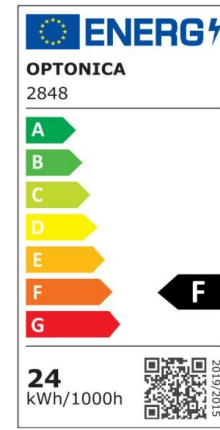

LED Ceiling Light

Power

12W

Light color

Neutral
White
(NW)

CE

RoHS

Technical specifications

Catalog number	2841
Beam angle	120°
Brand	Optonica
Product Code	DL12-B1
Color Code	845
Color Designation	Neutral White (NW)
Correlated Color Temperature	4500K
Dimmable	No
EAN Code	3800156628410
Energy Consumption	12 kWh/1000h
Energy Efficiency Label	F
Flux	880 Lm
FLUX per watt	73 Lm/W
Input voltage	AC175-265V
Instant On	0.1 s
IP	IP20
Items per box	20
Items per pack	1
Life span	25000h
Lumen maintenance at end of service life	70%

On/Off Cycles	25 000x
Operating Frequency	50-60Hz
Power	12W
Ra ≥	80
Size of Box	510x510x780 mm
Size of package	265x66x265 mm
Size of product	Φ230x65 mm
Temperature	-30°C / +50°C
Warranty	2 Years
Weight of Product	440 gr.