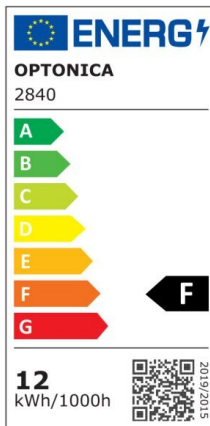

LED Ceiling Light

Power

12W

Light color

Neutral
White
(NW)

CE

RoHS

Technical specifications

Catalog number	2841
Beam angle	120°
Brand	Optonica
Product Code	DL12-B1
Color Code	845
Color Designation	Neutral White (NW)
Correlated Color Temperature	4500K
Dimmable	No
EAN Code	3800156628410
Energy Consumption	12 kWh/1000h
Energy Efficiency Label	F
Flux	880 Lm
FLUX per watt	73 Lm/W
Input voltage	AC175-265V
Instant On	0.1 s
IP	IP20
Items per box	20
Items per pack	1
Life span	25000h
Lumen maintenance at end of service life	70%

On/Off Cycles	25 000x
Operating Frequency	50-60Hz
Power	12W
Ra ≥	80
Size of Box	510x510x780 mm
Size of package	265x66x265 mm
Size of product	Φ230x65 mm
Temperature	-30°C / +50°C
Warranty	2 Years
Weight of Product	440 gr.